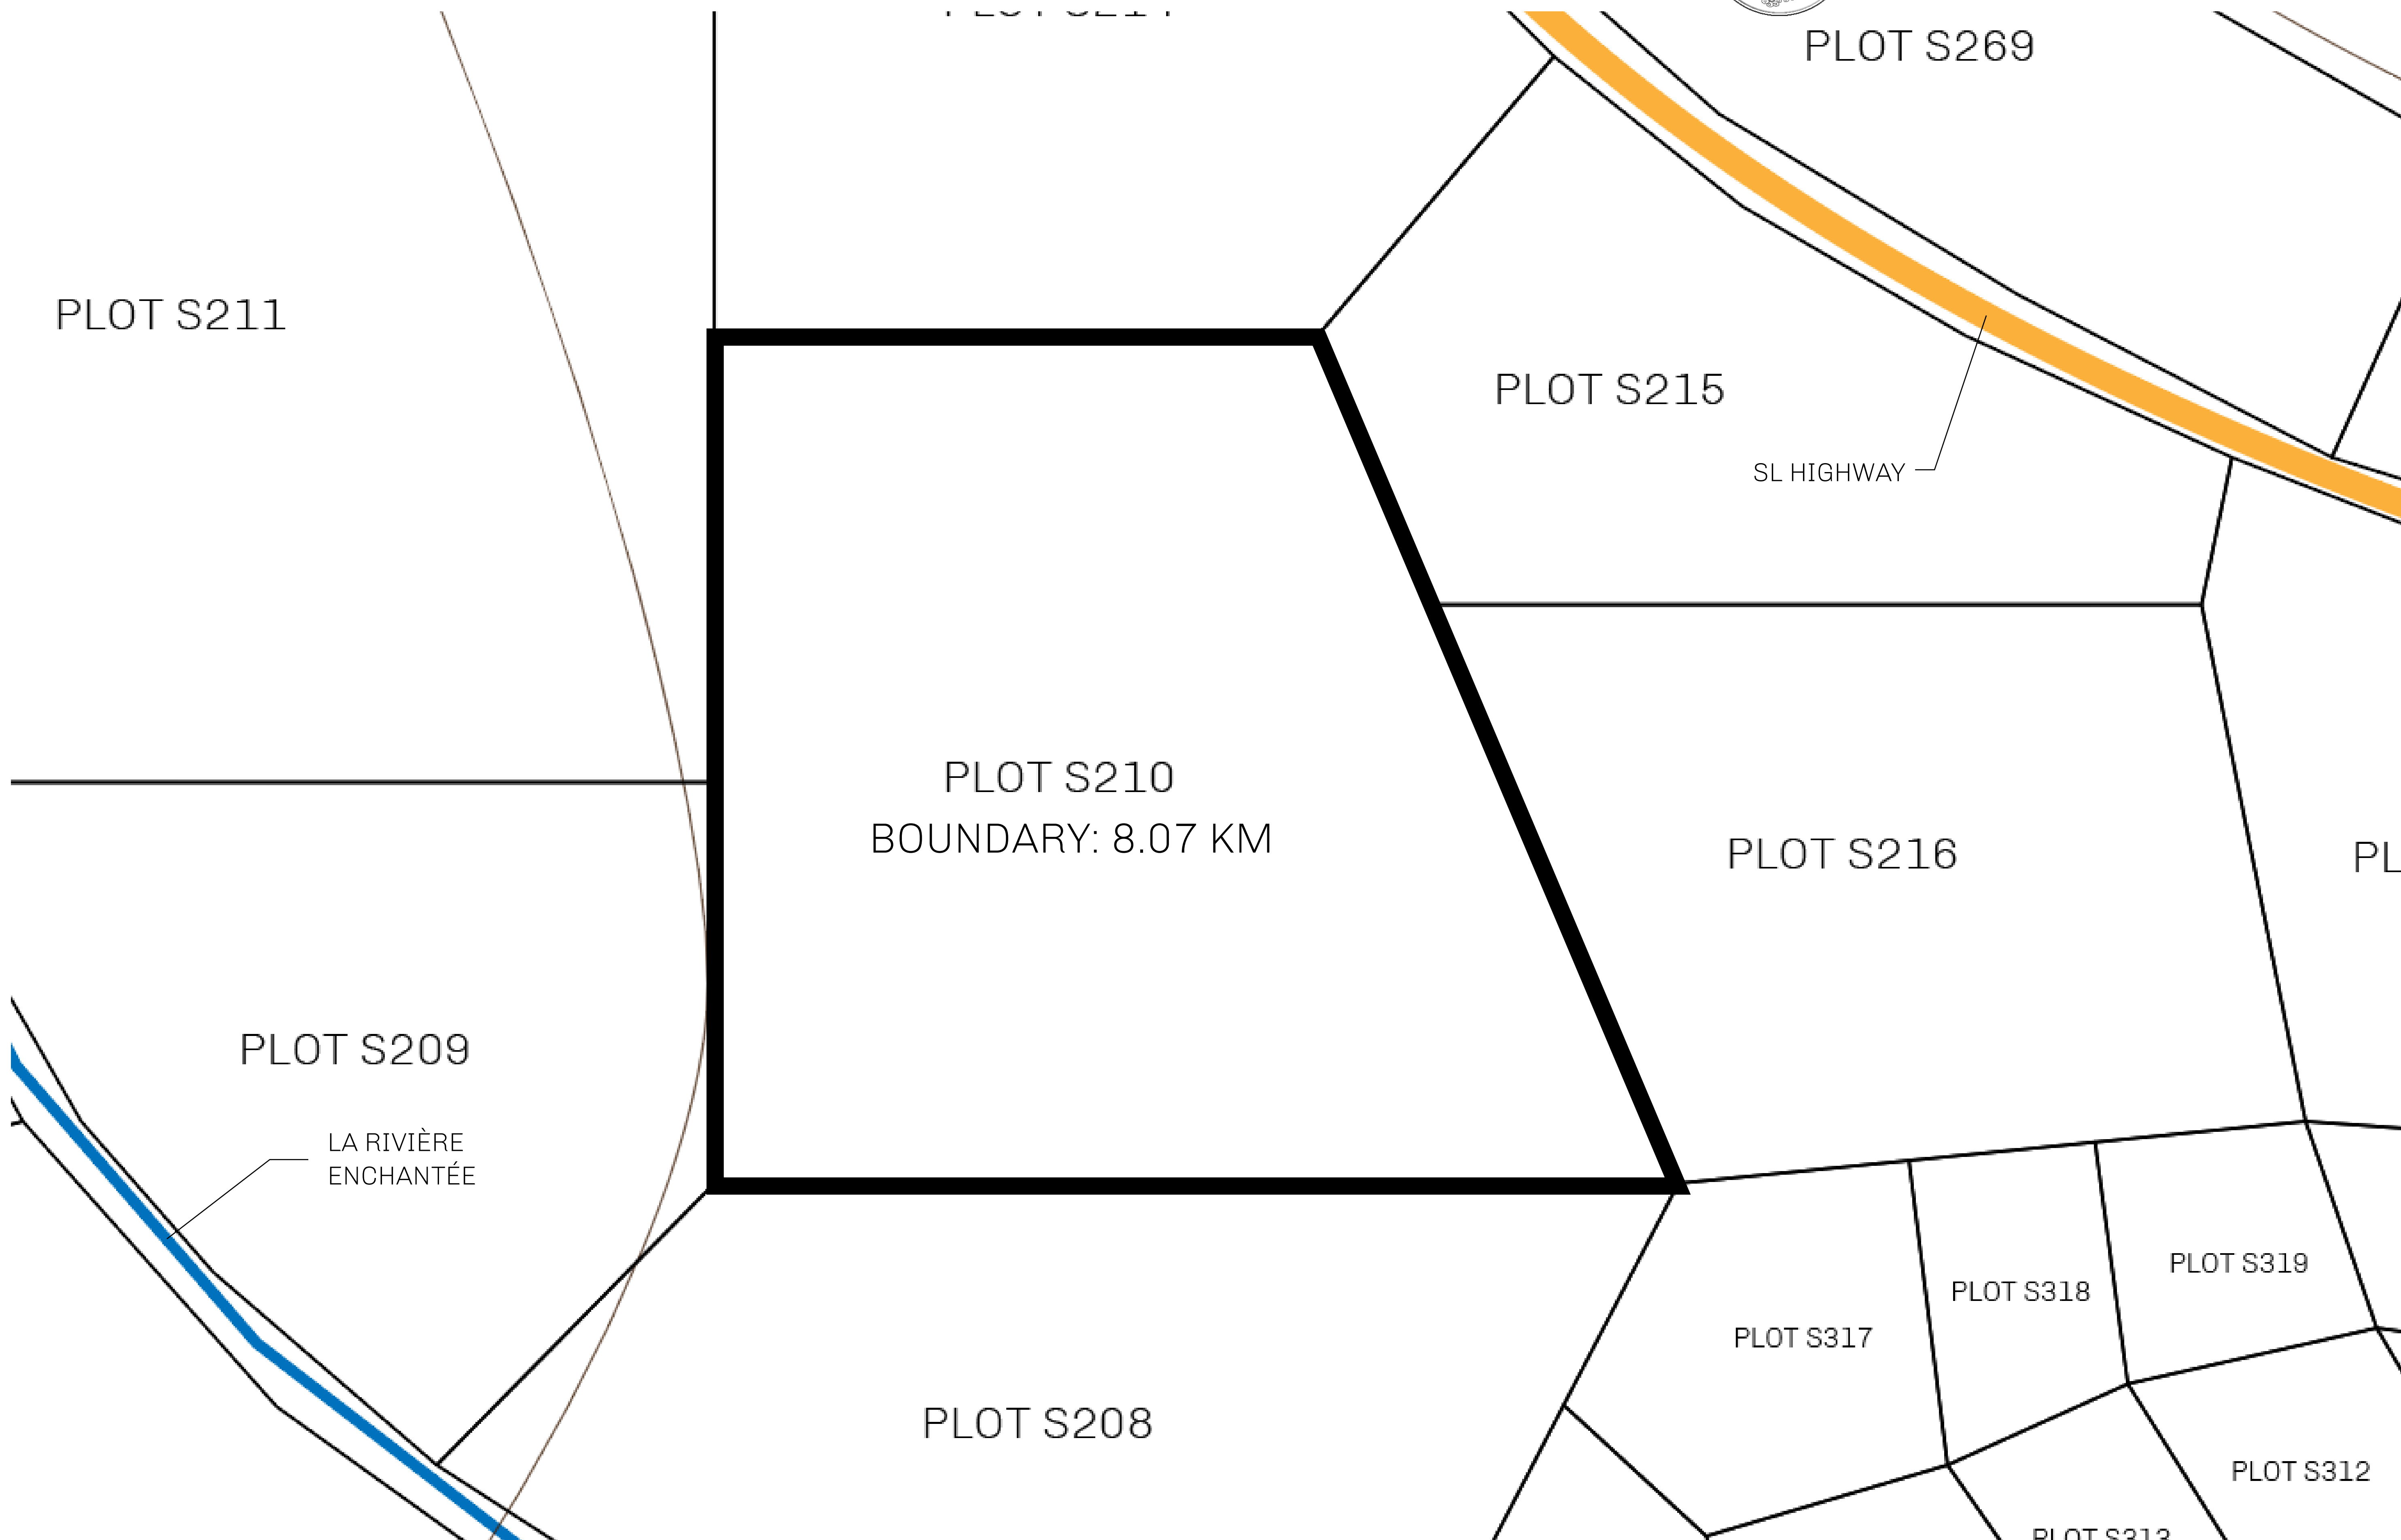

GEOGRAPHY

COASTLINE	131 KM (81.40 MILES)
BORDERS	OCEAN, THE GREAT EMPIRE, X BY SL
HIGHEST POINT	MOUNT MEROPE +3588 M
LOWEST POINT	THE PORT OF SATOSHI 0 M
PLOTS	331
SCALE	1:50000

H.M. LNFT Land Registry

ADMINISTRATIVE AREA

ROYAUME DE SATOSHI

ISSUED 22 November 2021

bl.

SCALE 1/50000

OWNER ENTITLEMENT

**Type W-SL: Share of 1% of all LTT redeemed based on number of NFT Stories minted;
Mint 4 NFT Stories**

TITLE NUMBER

S210-221121

OFFICIAL PERSPECTIVE SHEET FOR FILING
Indicate vantage point for each drawing. Copy and mark each sheet required prior to filing.

Guide - Vantage point should be indicated as shown in the diagram: