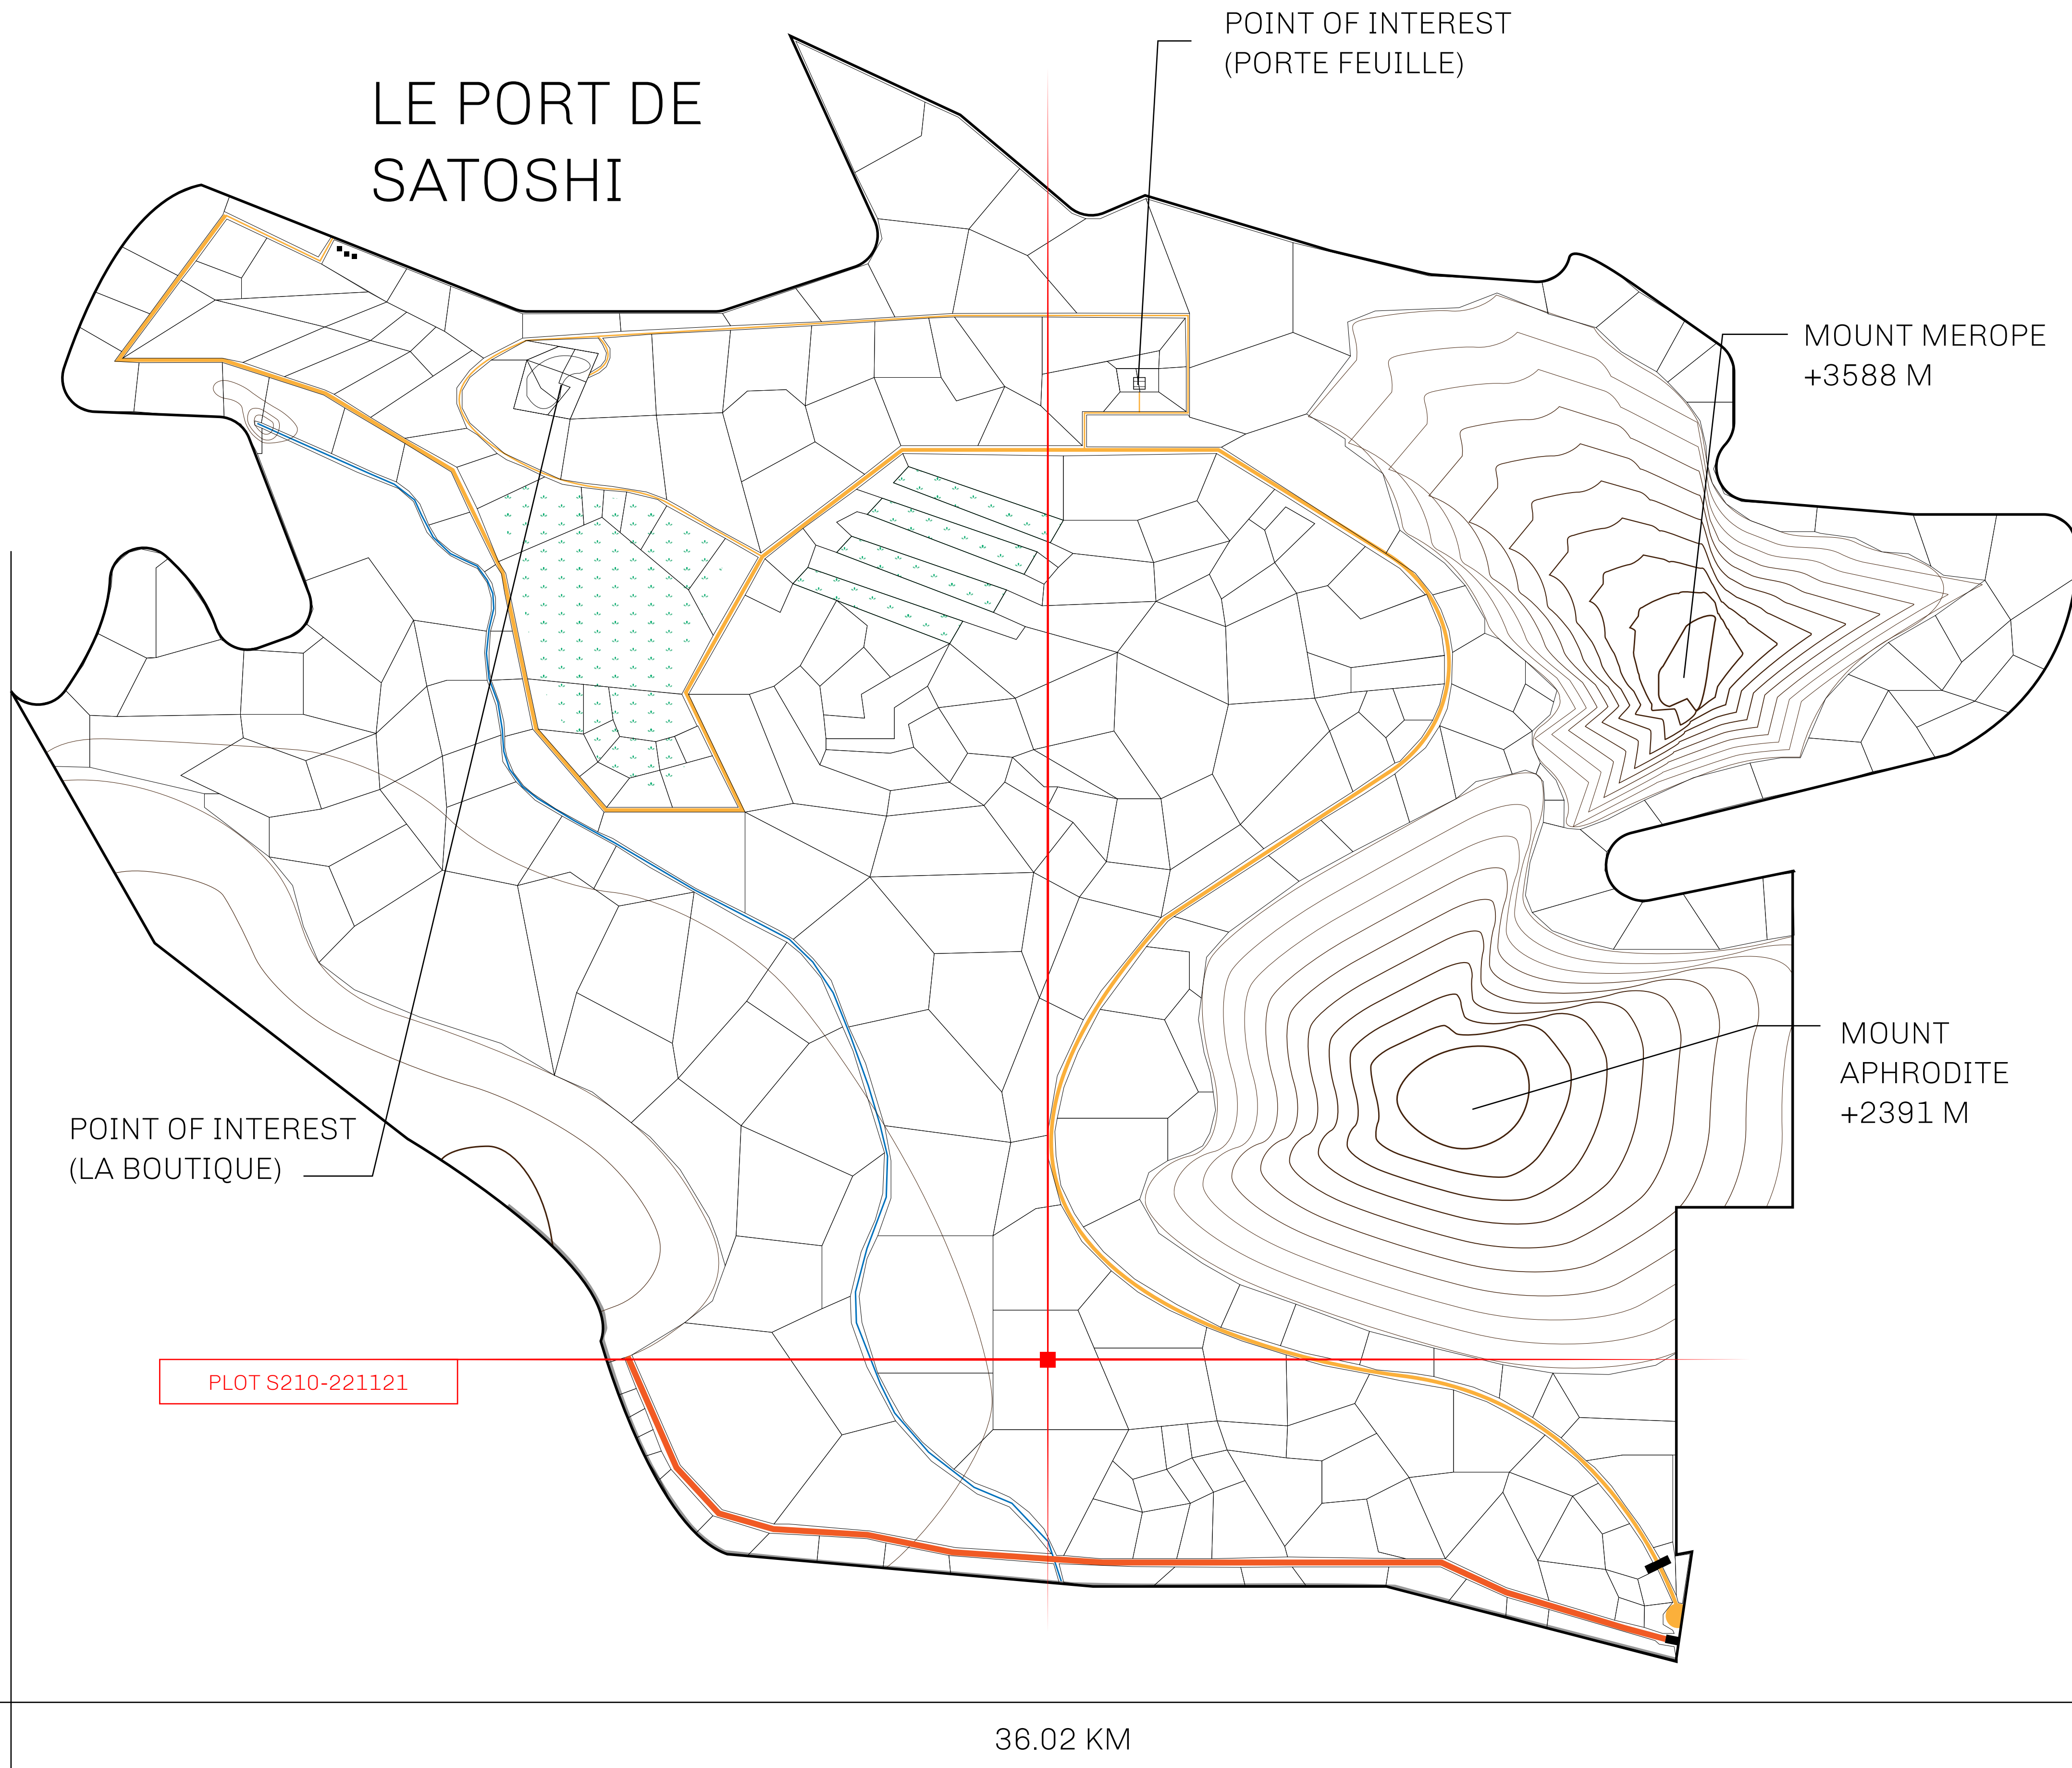

LOOT NFT WORLD

LES SULTANS

A place of stunning beauty, Le Royaume is known for its exquisite shopping, parks, and grand boulevards. Satoshi's Lounge (the area of La Boutique and Porte Feuille) offers limited-edition and unique items only available for sale in LTT. Land, all sorts of embellishments, and widgets are sold exclusively here. All items are offered first on auction for 24 hours (with a reserve price), and if the reserve is not met, they are listed in a buy-it-now format (reserve price, plus 10%).

GEOGRAPHY

COASTLINE	131 KM (81.40 MILES)
BORDERS	OCEAN, THE GREAT EMPIRE, X BY SL
HIGHEST POINT	MOUNT MEROPE +3588 M
LOWEST POINT	THE PORT OF SATOSHI 0 M
PLOTS	331
SCALE	1:50000

H.M. LNFT Land Registry

ADMINISTRATIVE AREA

ROYAUME DE SATOSHI

ISSUED 22 November 2021

bl.

SCALE 1/50000

OWNER ENTITLEMENT

**Type W-SL: Share of 1% of all LTT redeemed based on number of NFT Stories minted;
Mint 4 NFT Stories**

TITLE NUMBER

S210-221121