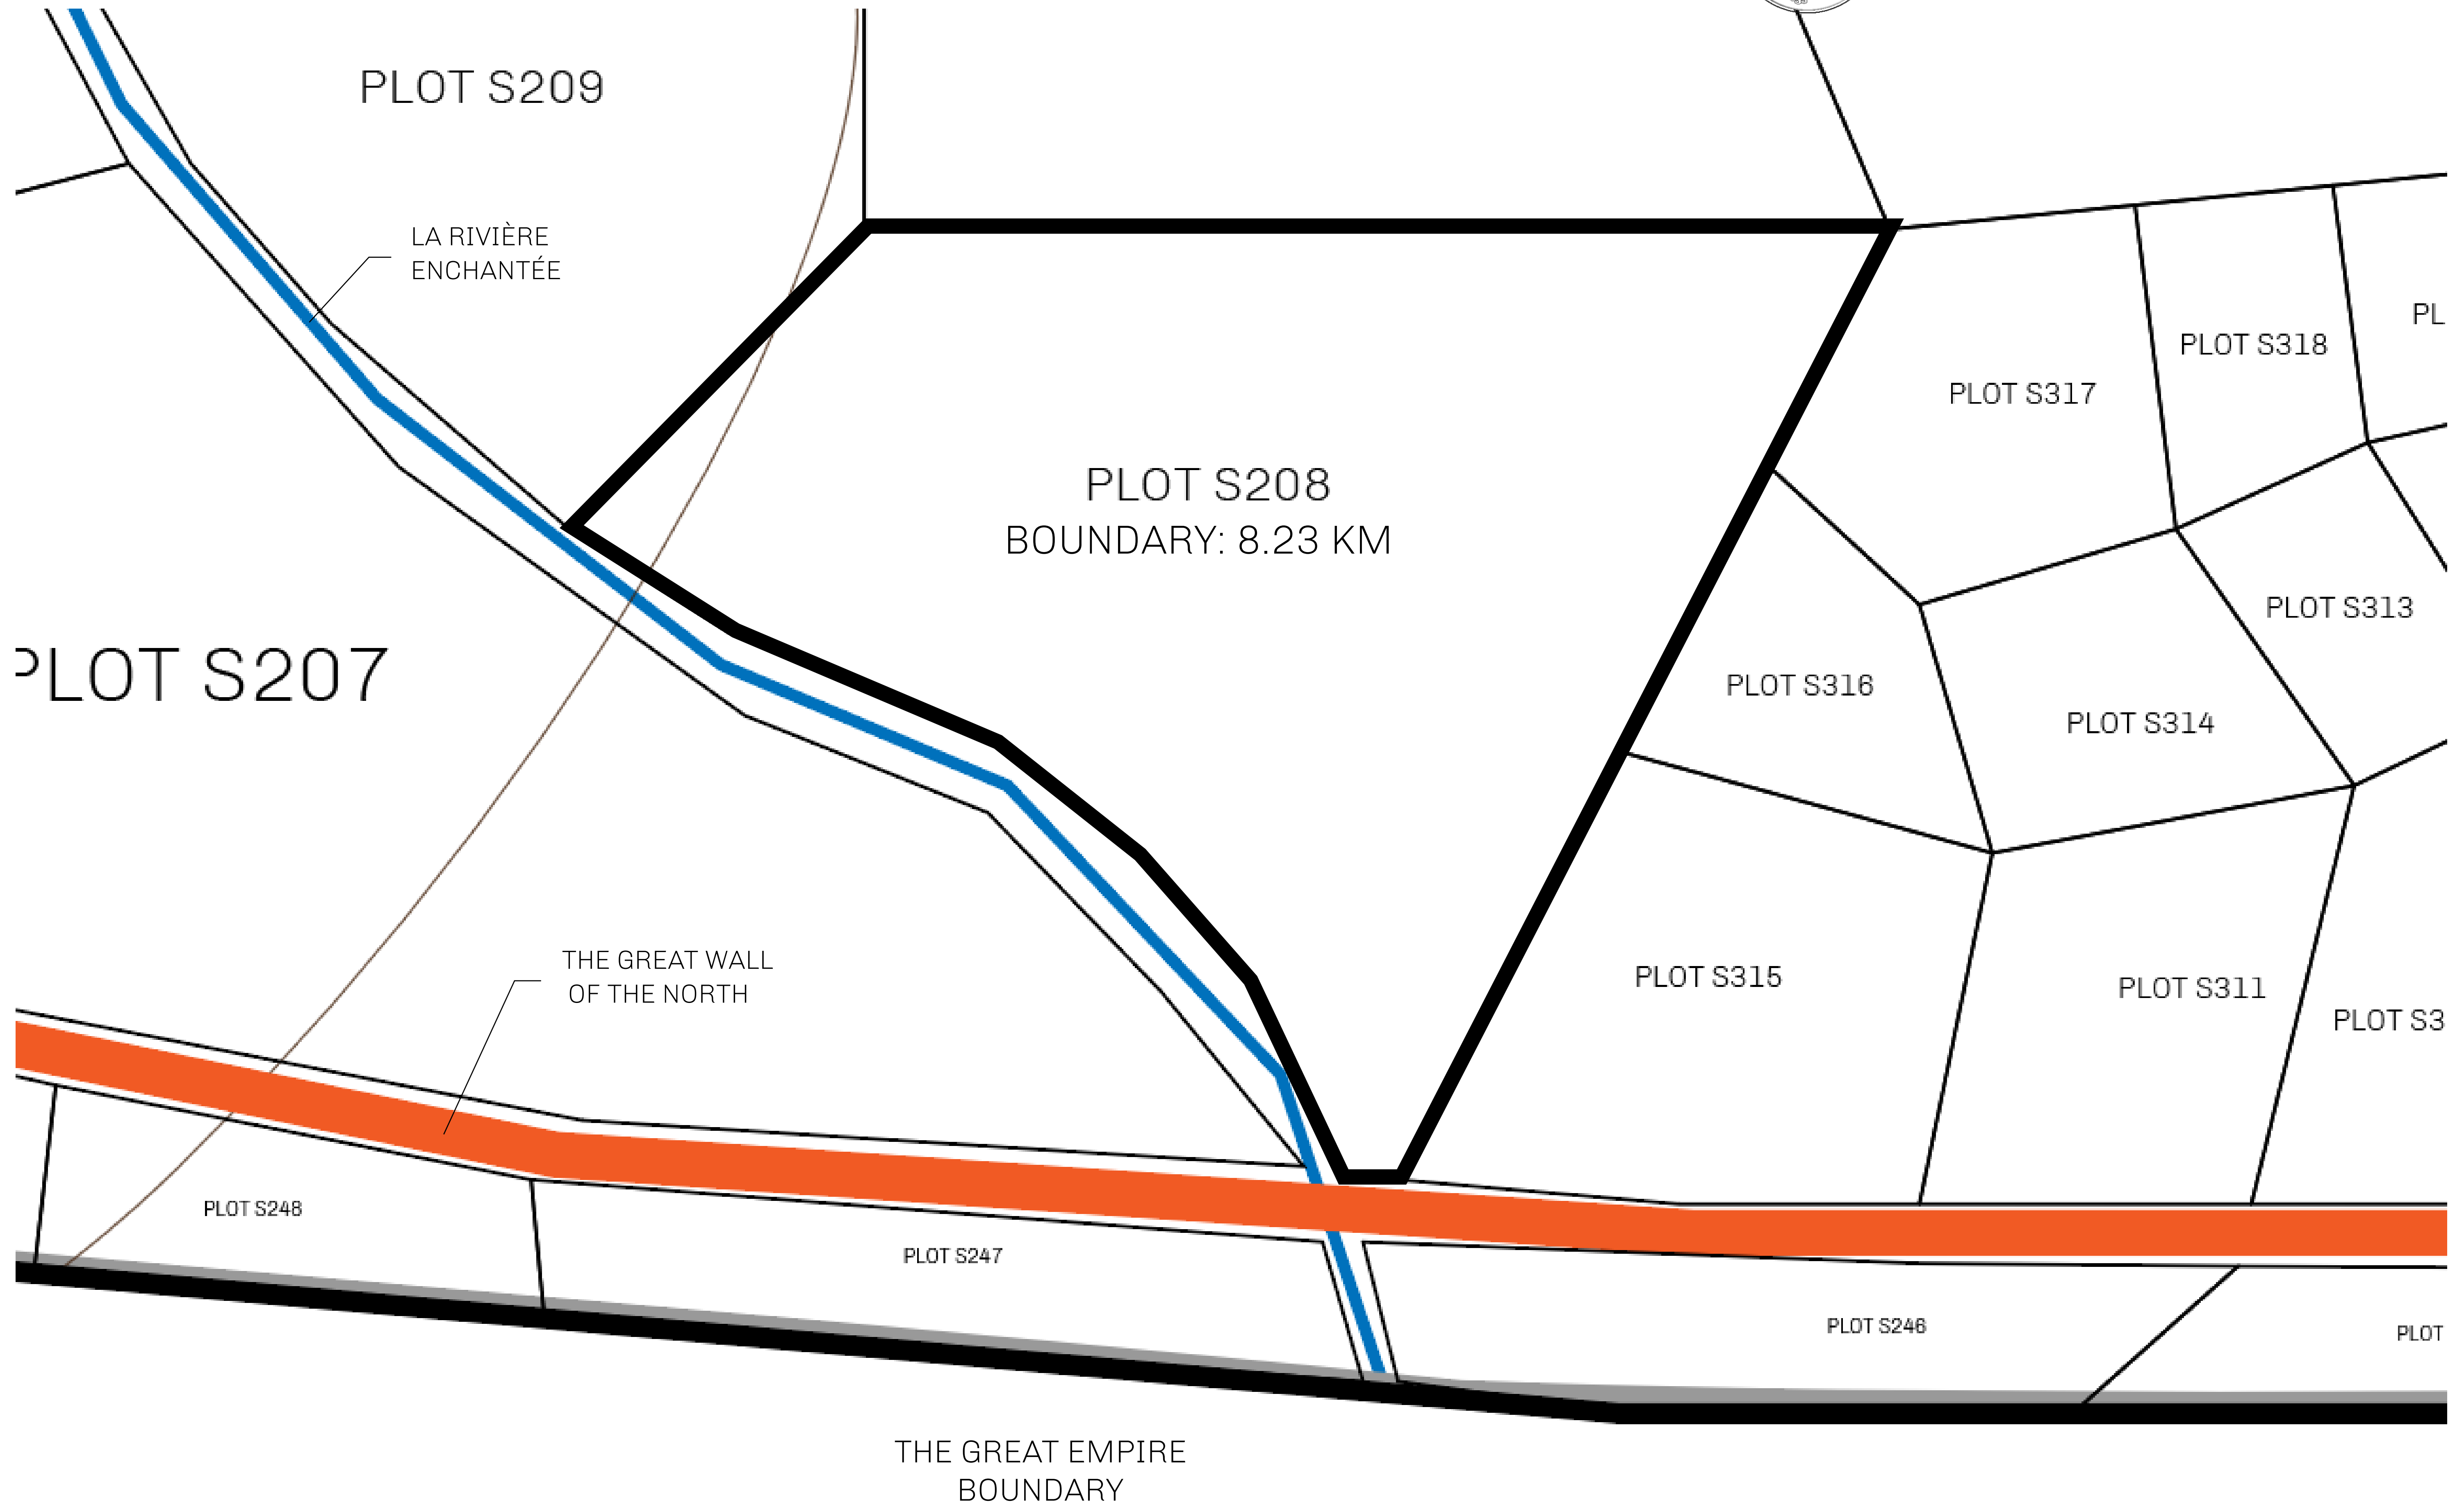

# LOOT NFT WORLD

**LES SULTANS**

A place of stunning beauty, Le Royaume is known for its exquisite shopping, parks, and grand boulevards. Satoshi's Lounge (the area of La Boutique and Porte Feuille) offers limited-edition and unique items only available for sale in LTT. Land, all sorts of embellishments, and widgets are sold exclusively here. All items are offered first on auction for 24 hours (with a reserve price), and if the reserve is not met, they are listed in a buy-it-now format (reserve price, plus 10%).

**GEOGRAPHY**

COASTLINE	131 KM (81.40 MILES)
BORDERS	OCEAN, THE GREAT EMPIRE, X BY SL
HIGHEST POINT	MOUNT MEROPE +3588 M
LOWEST POINT	THE PORT OF SATOSHI 0 M
PLOTS	331
SCALE	1:50000

<b>H.M. LNFT Land Registry</b>		TITLE NUMBER	
		<b>S208-221121</b>	
ADMINISTRATIVE AREA	<b>ROYAUME DE SATOSHI</b>	ISSUED <b>22 November 2021</b> <i>bl.</i>	SCALE <b>1/50000</b>
OWNER ENTITLEMENT	<b>Type W-SL: Share of 1% of all LTT redeemed based on number of NFT Stories minted; Mint 4 NFT Stories</b>		

OFFICIAL PERSPECTIVE SHEET FOR FILING  
Indicate vantage point for each drawing. Copy and mark each sheet required prior to filing.

Guide - Vantage point should be indicated as shown in the diagram: