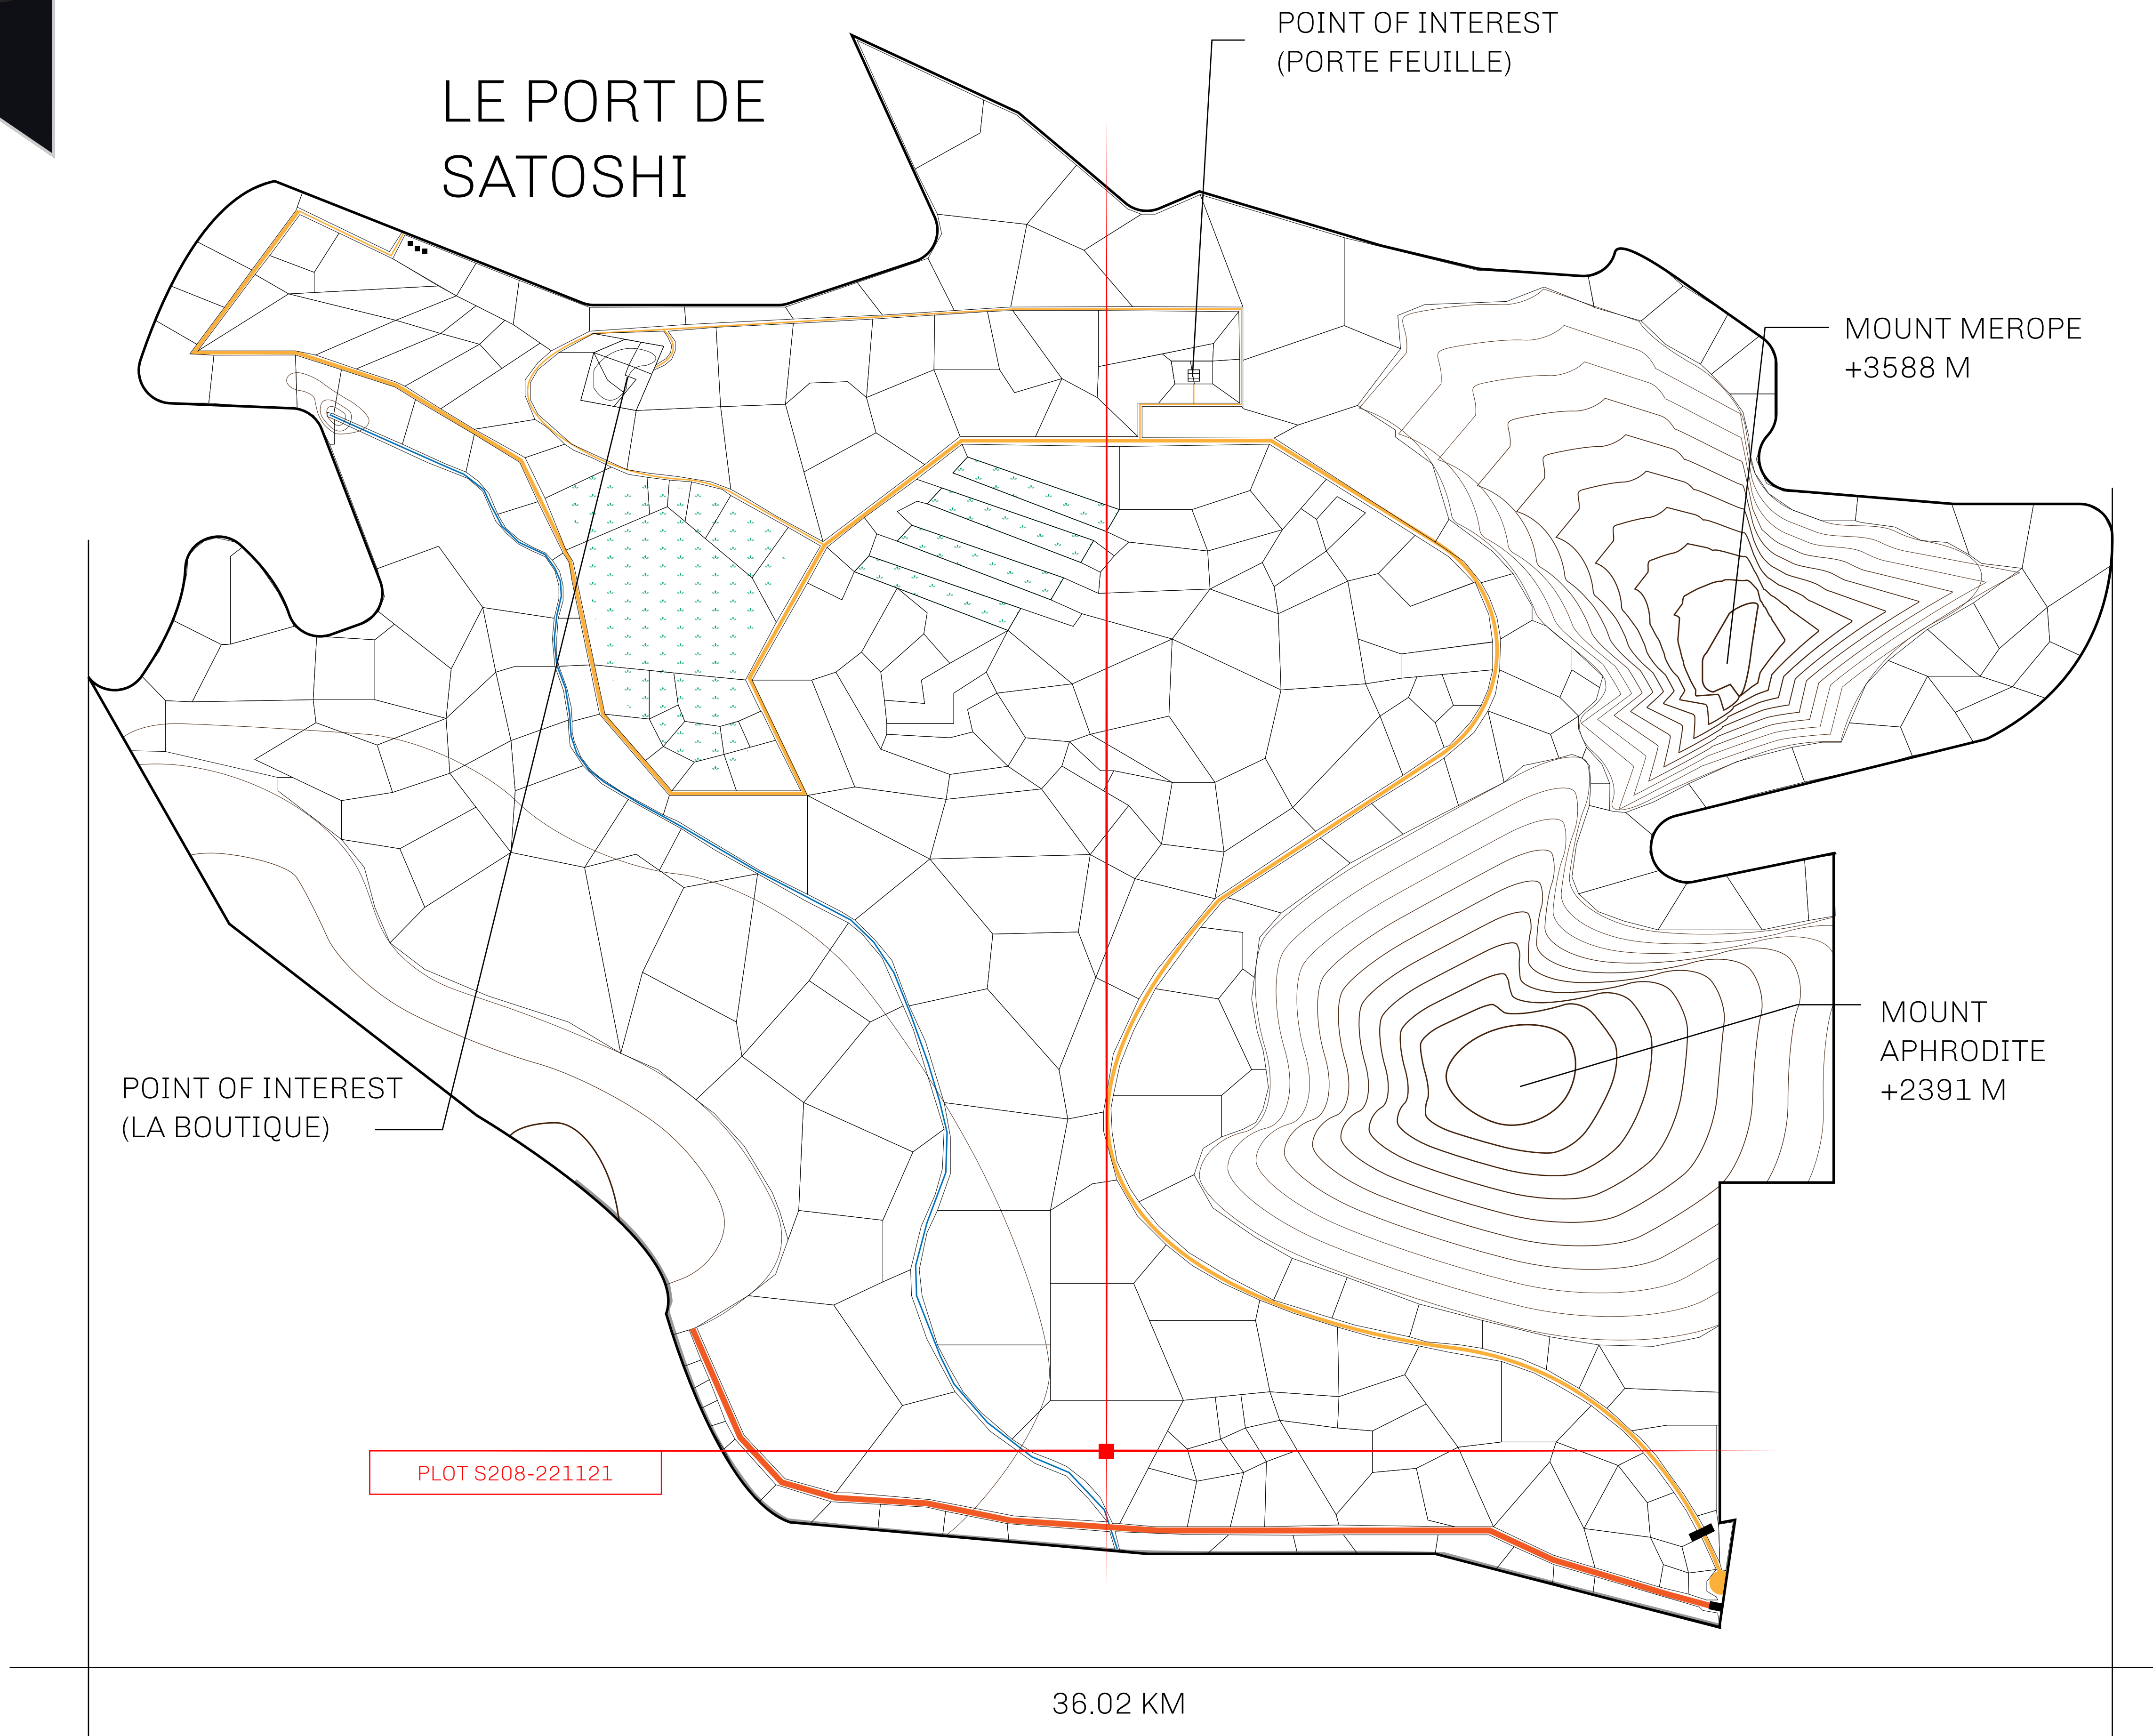

# LOOT NFT WORLD

**LES SULTANS**

A place of stunning beauty, Le Royaume is known for its exquisite shopping, parks, and grand boulevards. Satoshi's Lounge (the area of La Boutique and Porte Feuille) offers limited-edition and unique items only available for sale in LTT. Land, all sorts of embellishments, and widgets are sold exclusively here. All items are offered first on auction for 24 hours (with a reserve price), and if the reserve is not met, they are listed in a buy-it-now format (reserve price, plus 10%).

**GEOGRAPHY**

COASTLINE	131 KM (81.40 MILES)
BORDERS	OCEAN, THE GREAT EMPIRE, X BY SL
HIGHEST POINT	MOUNT MEROPE +3588 M
LOWEST POINT	THE PORT OF SATOSHI 0 M
PLOTS	331
SCALE	1:50000

<b>H.M. LNFT Land Registry</b>		TITLE NUMBER	
		<b>S208-221121</b>	
ADMINISTRATIVE AREA	<b>ROYAUME DE SATOSHI</b>	ISSUED <b>22 November 2021</b> <i>bl.</i>	SCALE <b>1/50000</b>
OWNER ENTITLEMENT	<b>Type W-SL: Share of 1% of all LTT redeemed based on number of NFT Stories minted; Mint 4 NFT Stories</b>		

OFFICIAL PERSPECTIVE SHEET FOR FILING  
Indicate vantage point for each drawing. Copy and mark each sheet required prior to filing.

Guide - Vantage point should be indicated as shown in the diagram: