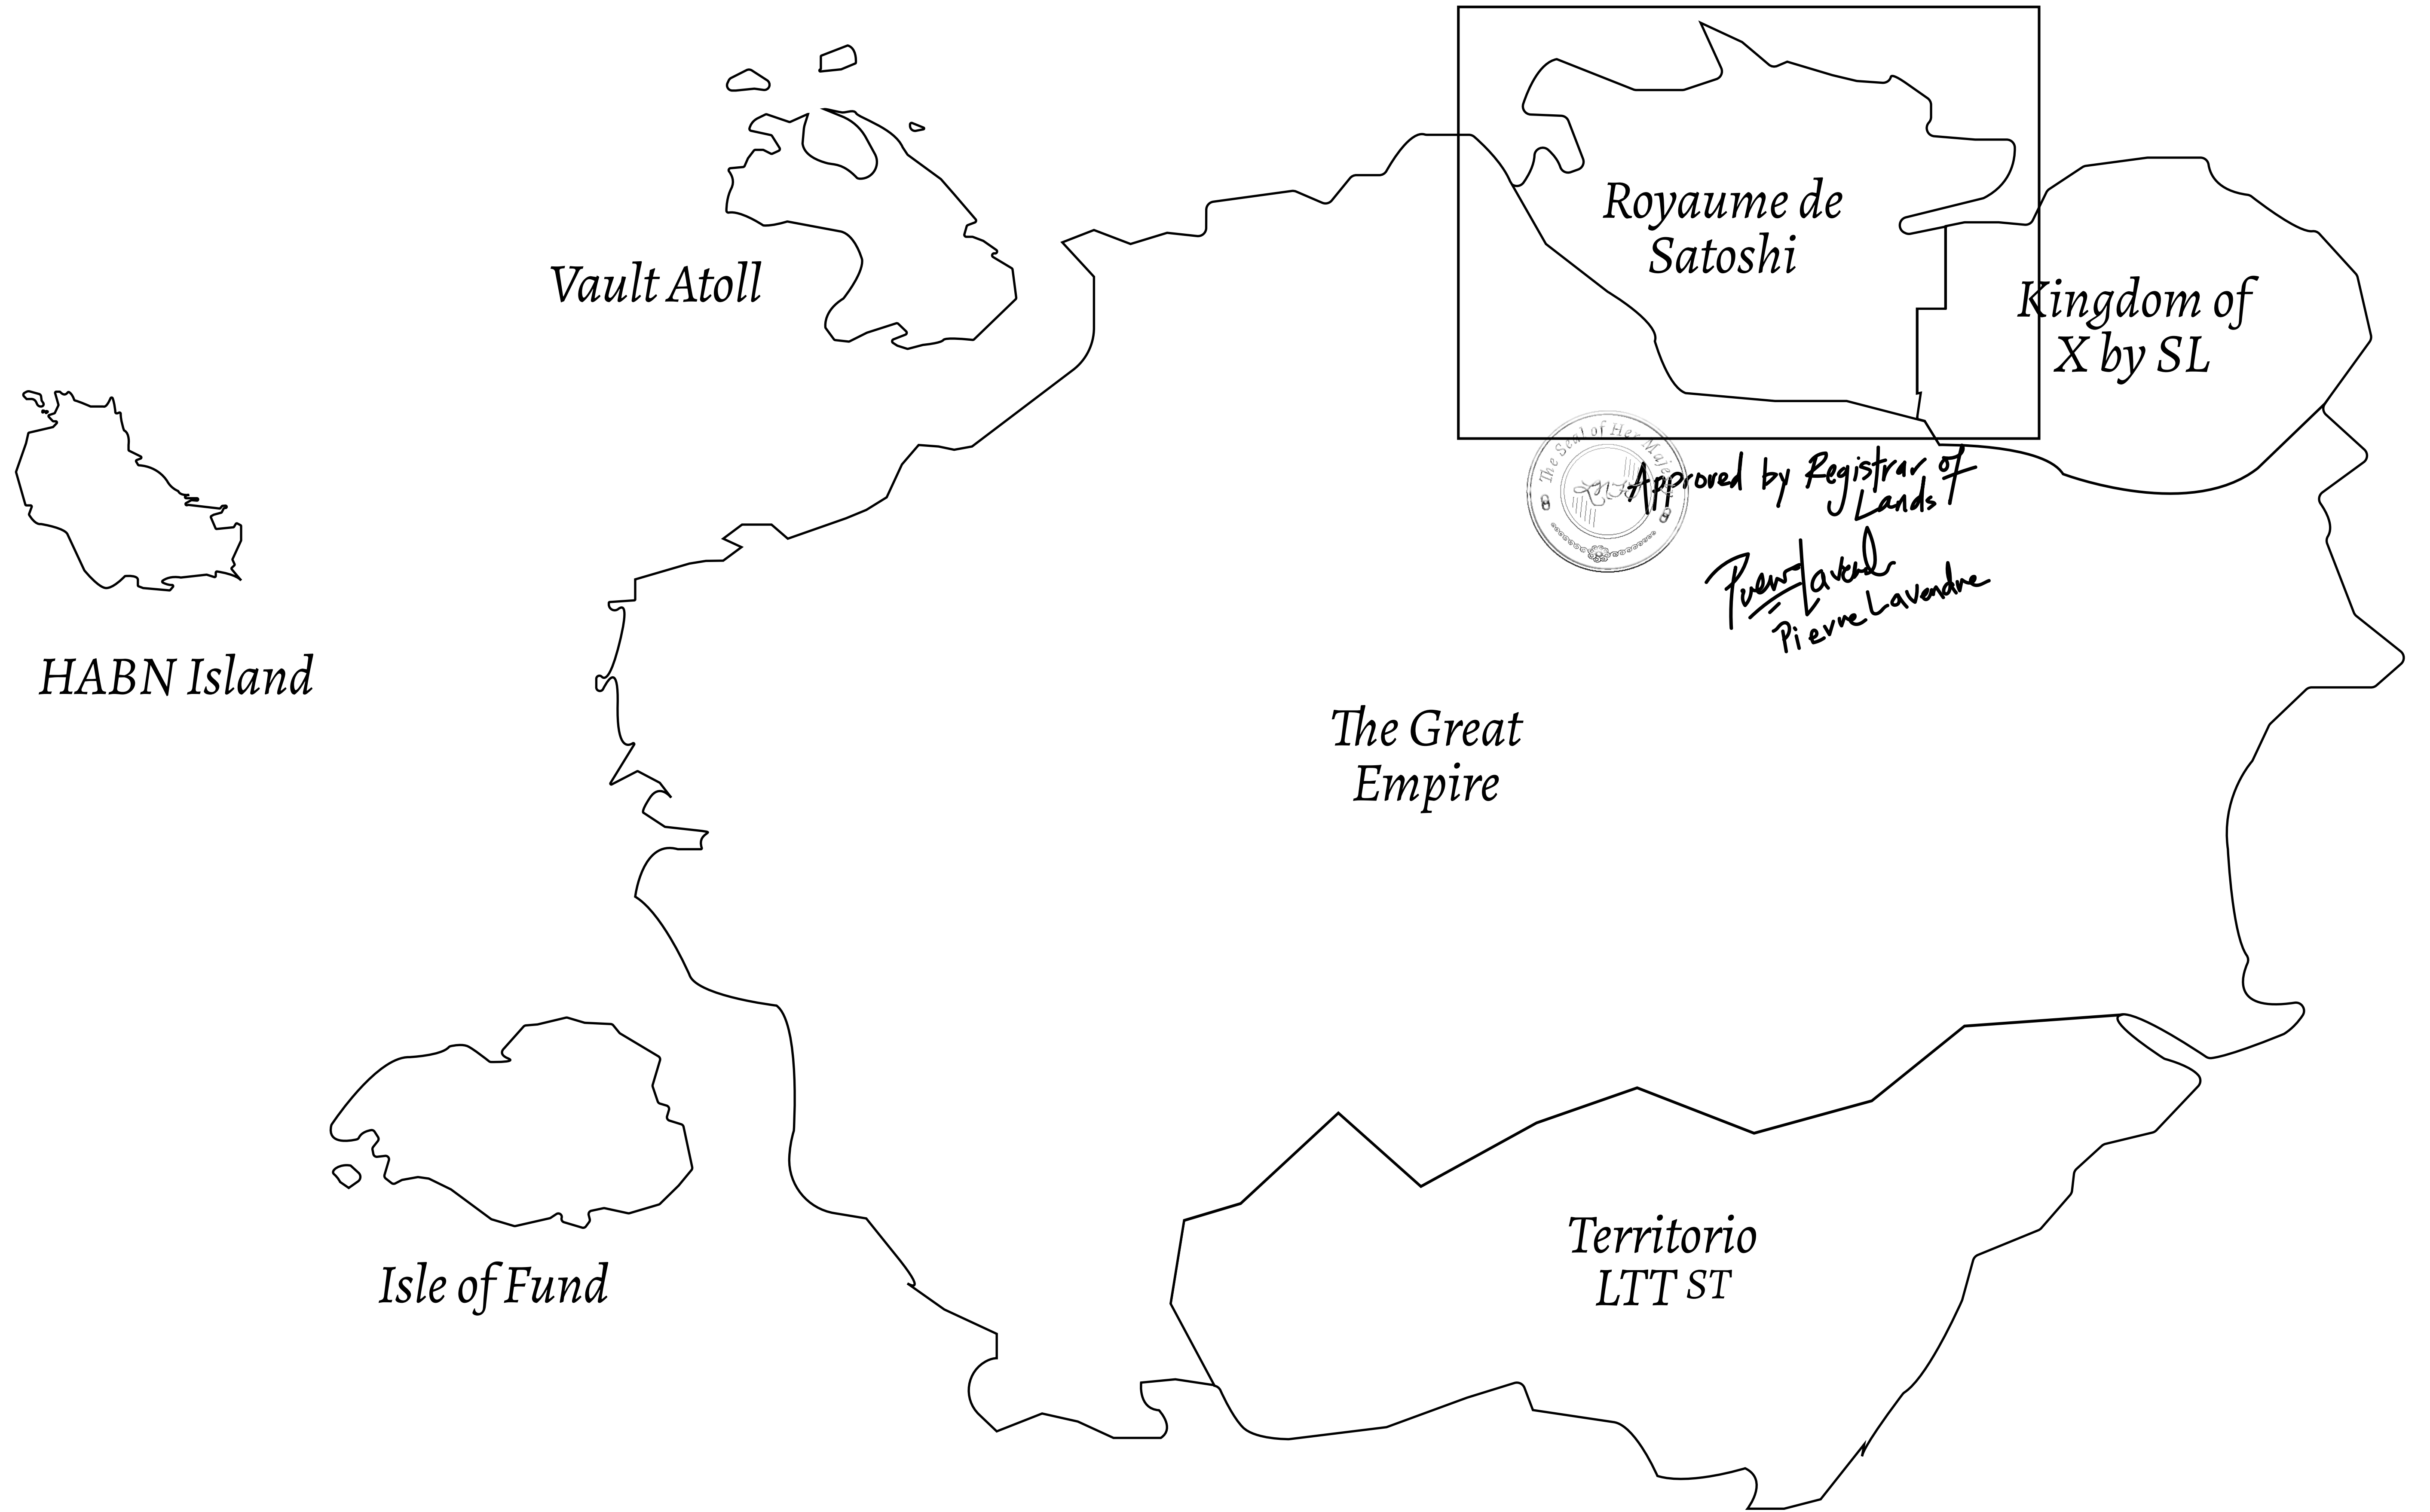

# LOOT NFT WORLD

**LES SULTANS**

A place of stunning beauty, Le Royaume is known for its exquisite shopping, parks, and grand boulevards. Satoshi's Lounge (the area of La Boutique and Porte Feuille) offers limited-edition and unique items only available for sale in LTT. Land, all sorts of embellishments, and widgets are sold exclusively here. All items are offered first on auction for 24 hours (with a reserve price), and if the reserve is not met, they are listed in a buy-it-now format (reserve price, plus 10%).

**GEOGRAPHY**

COASTLINE	131 KM (81.40 MILES)
BORDERS	OCEAN, THE GREAT EMPIRE, X BY SL
HIGHEST POINT	MOUNT MEROPE +3588 M
LOWEST POINT	THE PORT OF SATOSHI 0 M
PLOTS	331
SCALE	1:50000

<b>H.M. LNFT Land Registry</b>		TITLE NUMBER	
		<b>S208-221121</b>	
ADMINISTRATIVE AREA	<b>ROYAUME DE SATOSHI</b>	ISSUED <b>22 November 2021</b> <i>bl.</i>	SCALE <b>1/50000</b>
OWNER ENTITLEMENT	<b>Type W-SL: Share of 1% of all LTT redeemed based on number of NFT Stories minted; Mint 4 NFT Stories</b>		