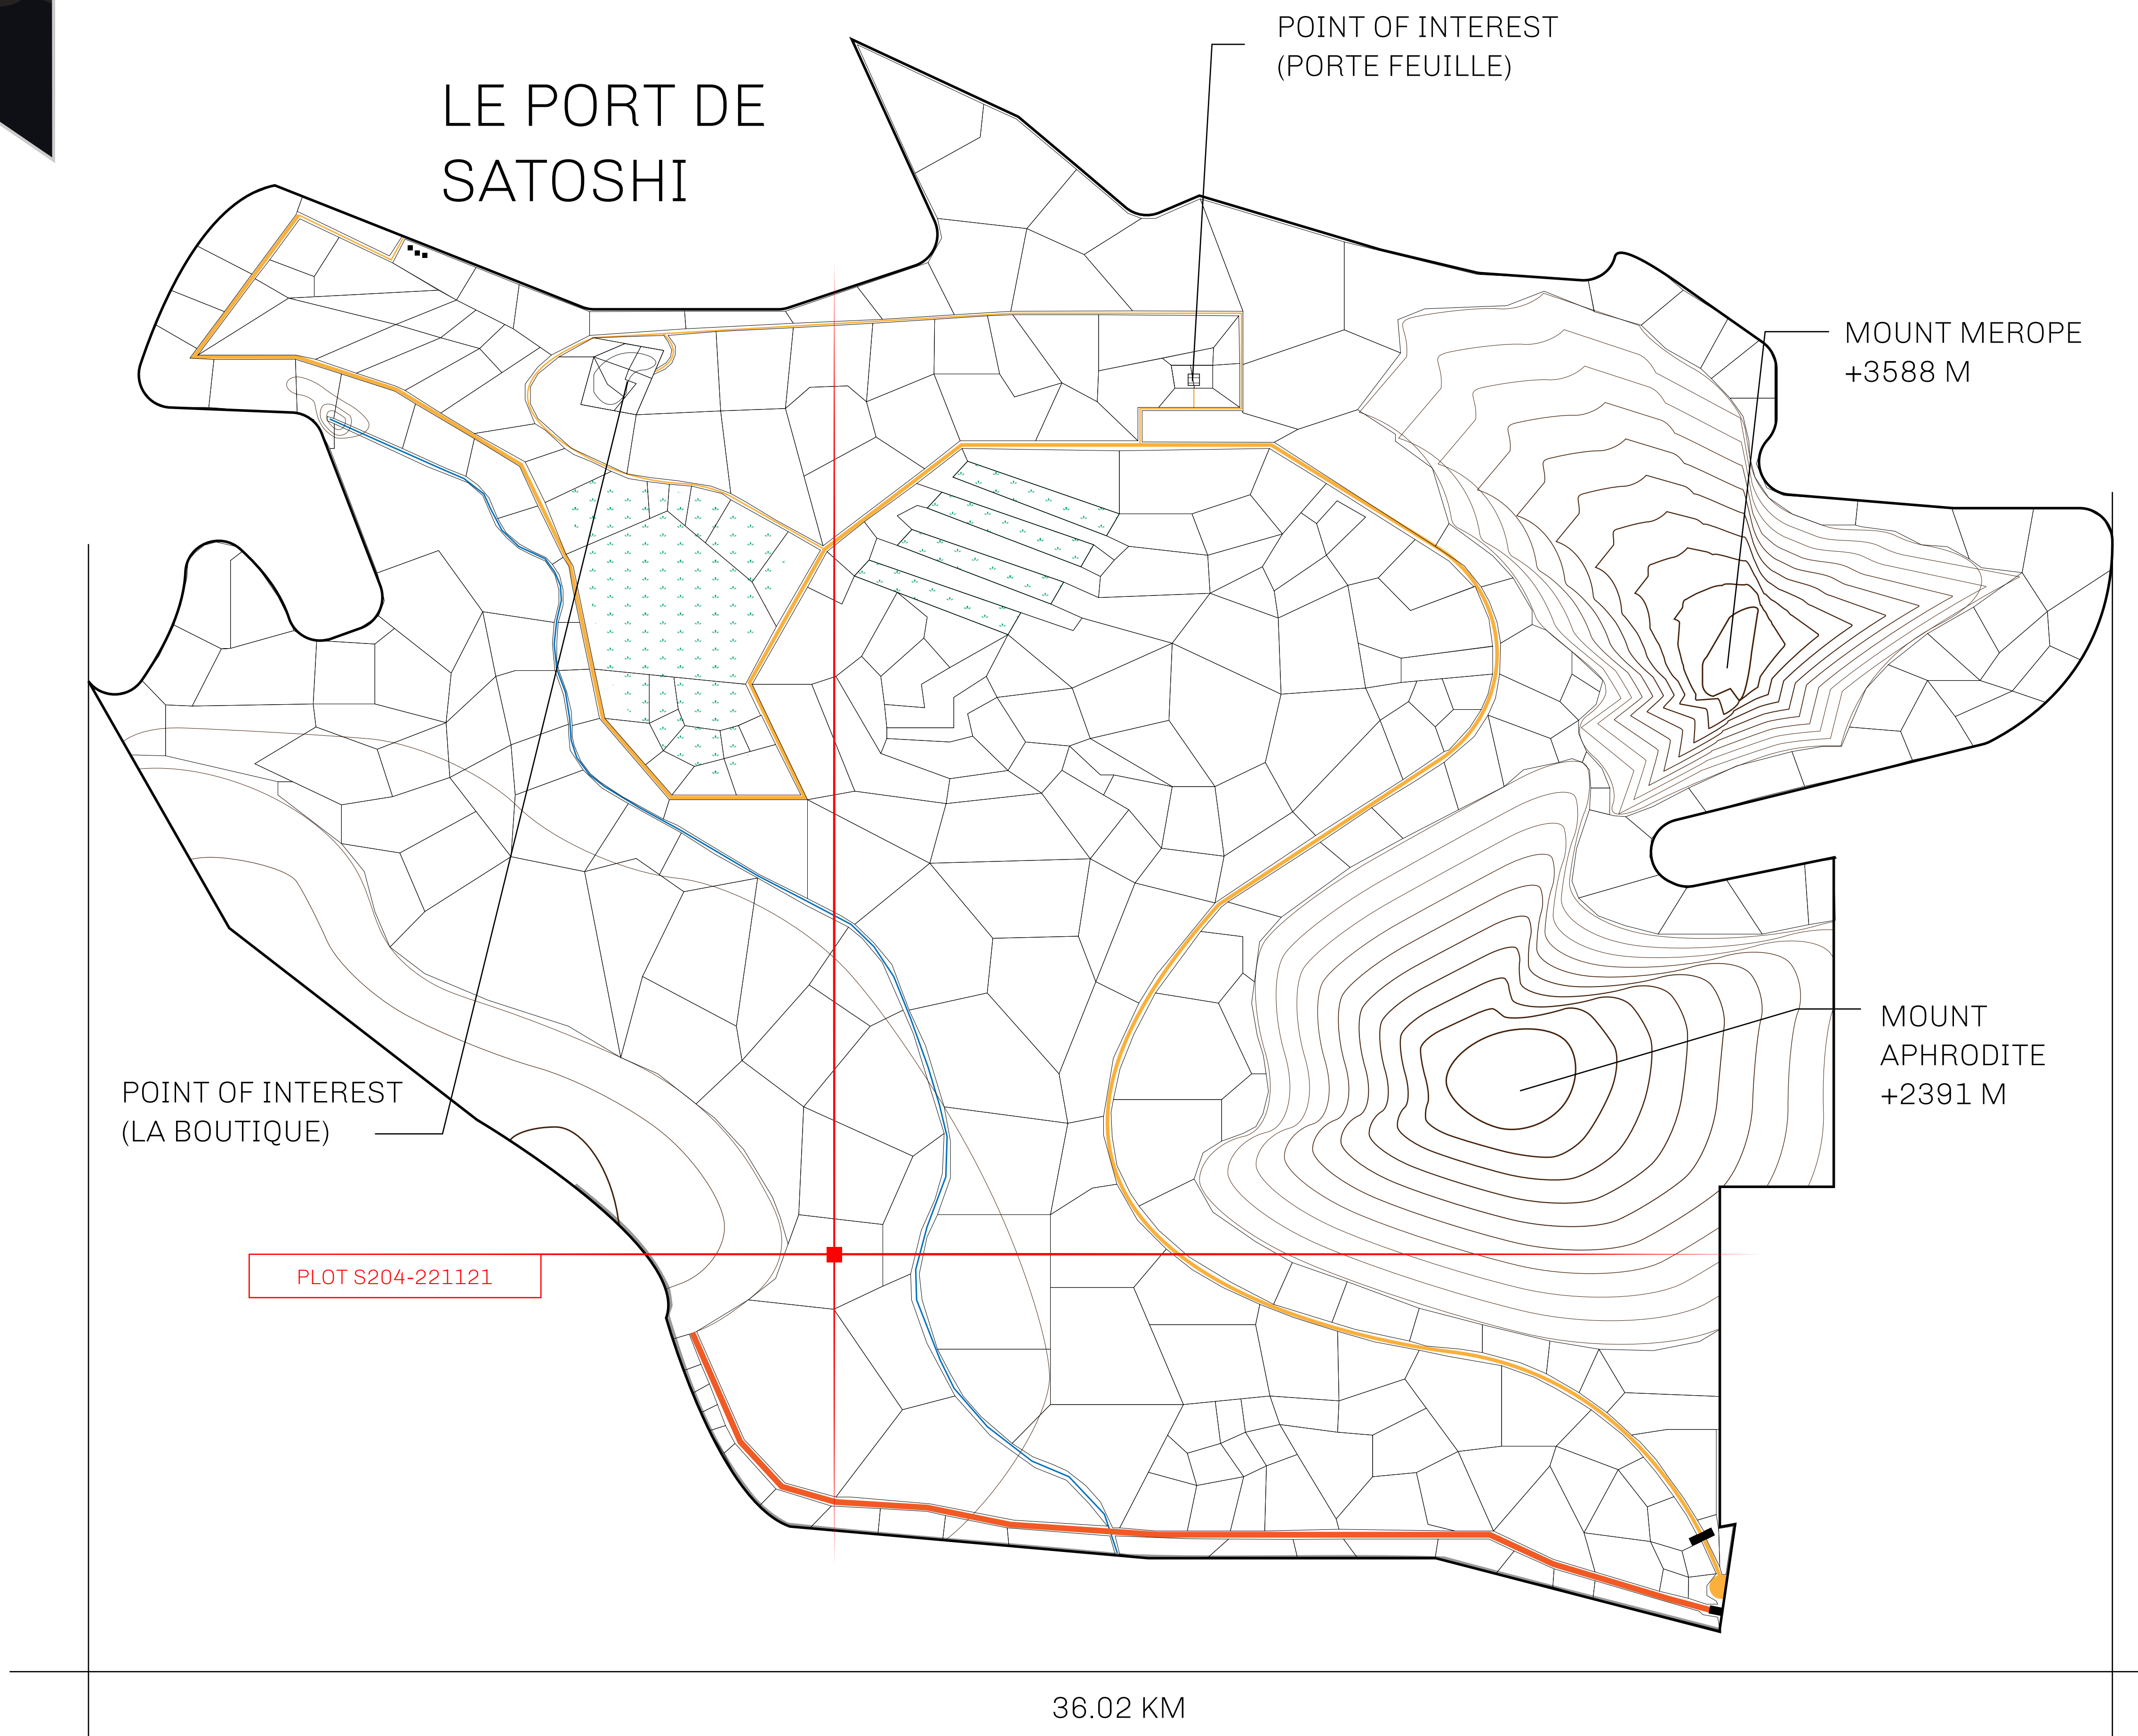

LOOT NFT WORLD

LES SULTANS

A place of stunning beauty, Le Royaume is known for its exquisite shopping, parks, and grand boulevards. Satoshi's Lounge (the area of La Boutique and Porte Feuille) offers limited-edition and unique items only available for sale in LTT. Land, all sorts of embellishments, and widgets are sold exclusively here. All items are offered first on auction for 24 hours (with a reserve price), and if the reserve is not met, they are listed in a buy-it-now format (reserve price, plus 10%).

GEOGRAPHY

COASTLINE	131 KM (81.40 MILES)
BORDERS	OCEAN, THE GREAT EMPIRE, X BY SL
HIGHEST POINT	MOUNT MEROPE +3588 M
LOWEST POINT	THE PORT OF SATOSHI 0 M
PLOTS	331
SCALE	1:50000

H.M. LNFT Land Registry		TITLE NUMBER	
		S204-221121	
ADMINISTRATIVE AREA	ROYAUME DE SATOSHI	ISSUED 22 November 2021 <i>bl.</i>	SCALE 1/50000
OWNER ENTITLEMENT	Type W-SL: Share of 1% of all LTT redeemed based on number of NFT Stories minted; Mint 4 NFT Stories		

OFFICIAL PERSPECTIVE SHEET FOR FILING
Indicate vantage point for each drawing. Copy and
mark each sheet required prior to filing.

Guide - Vantage point should be
indicated as shown in the diagram: