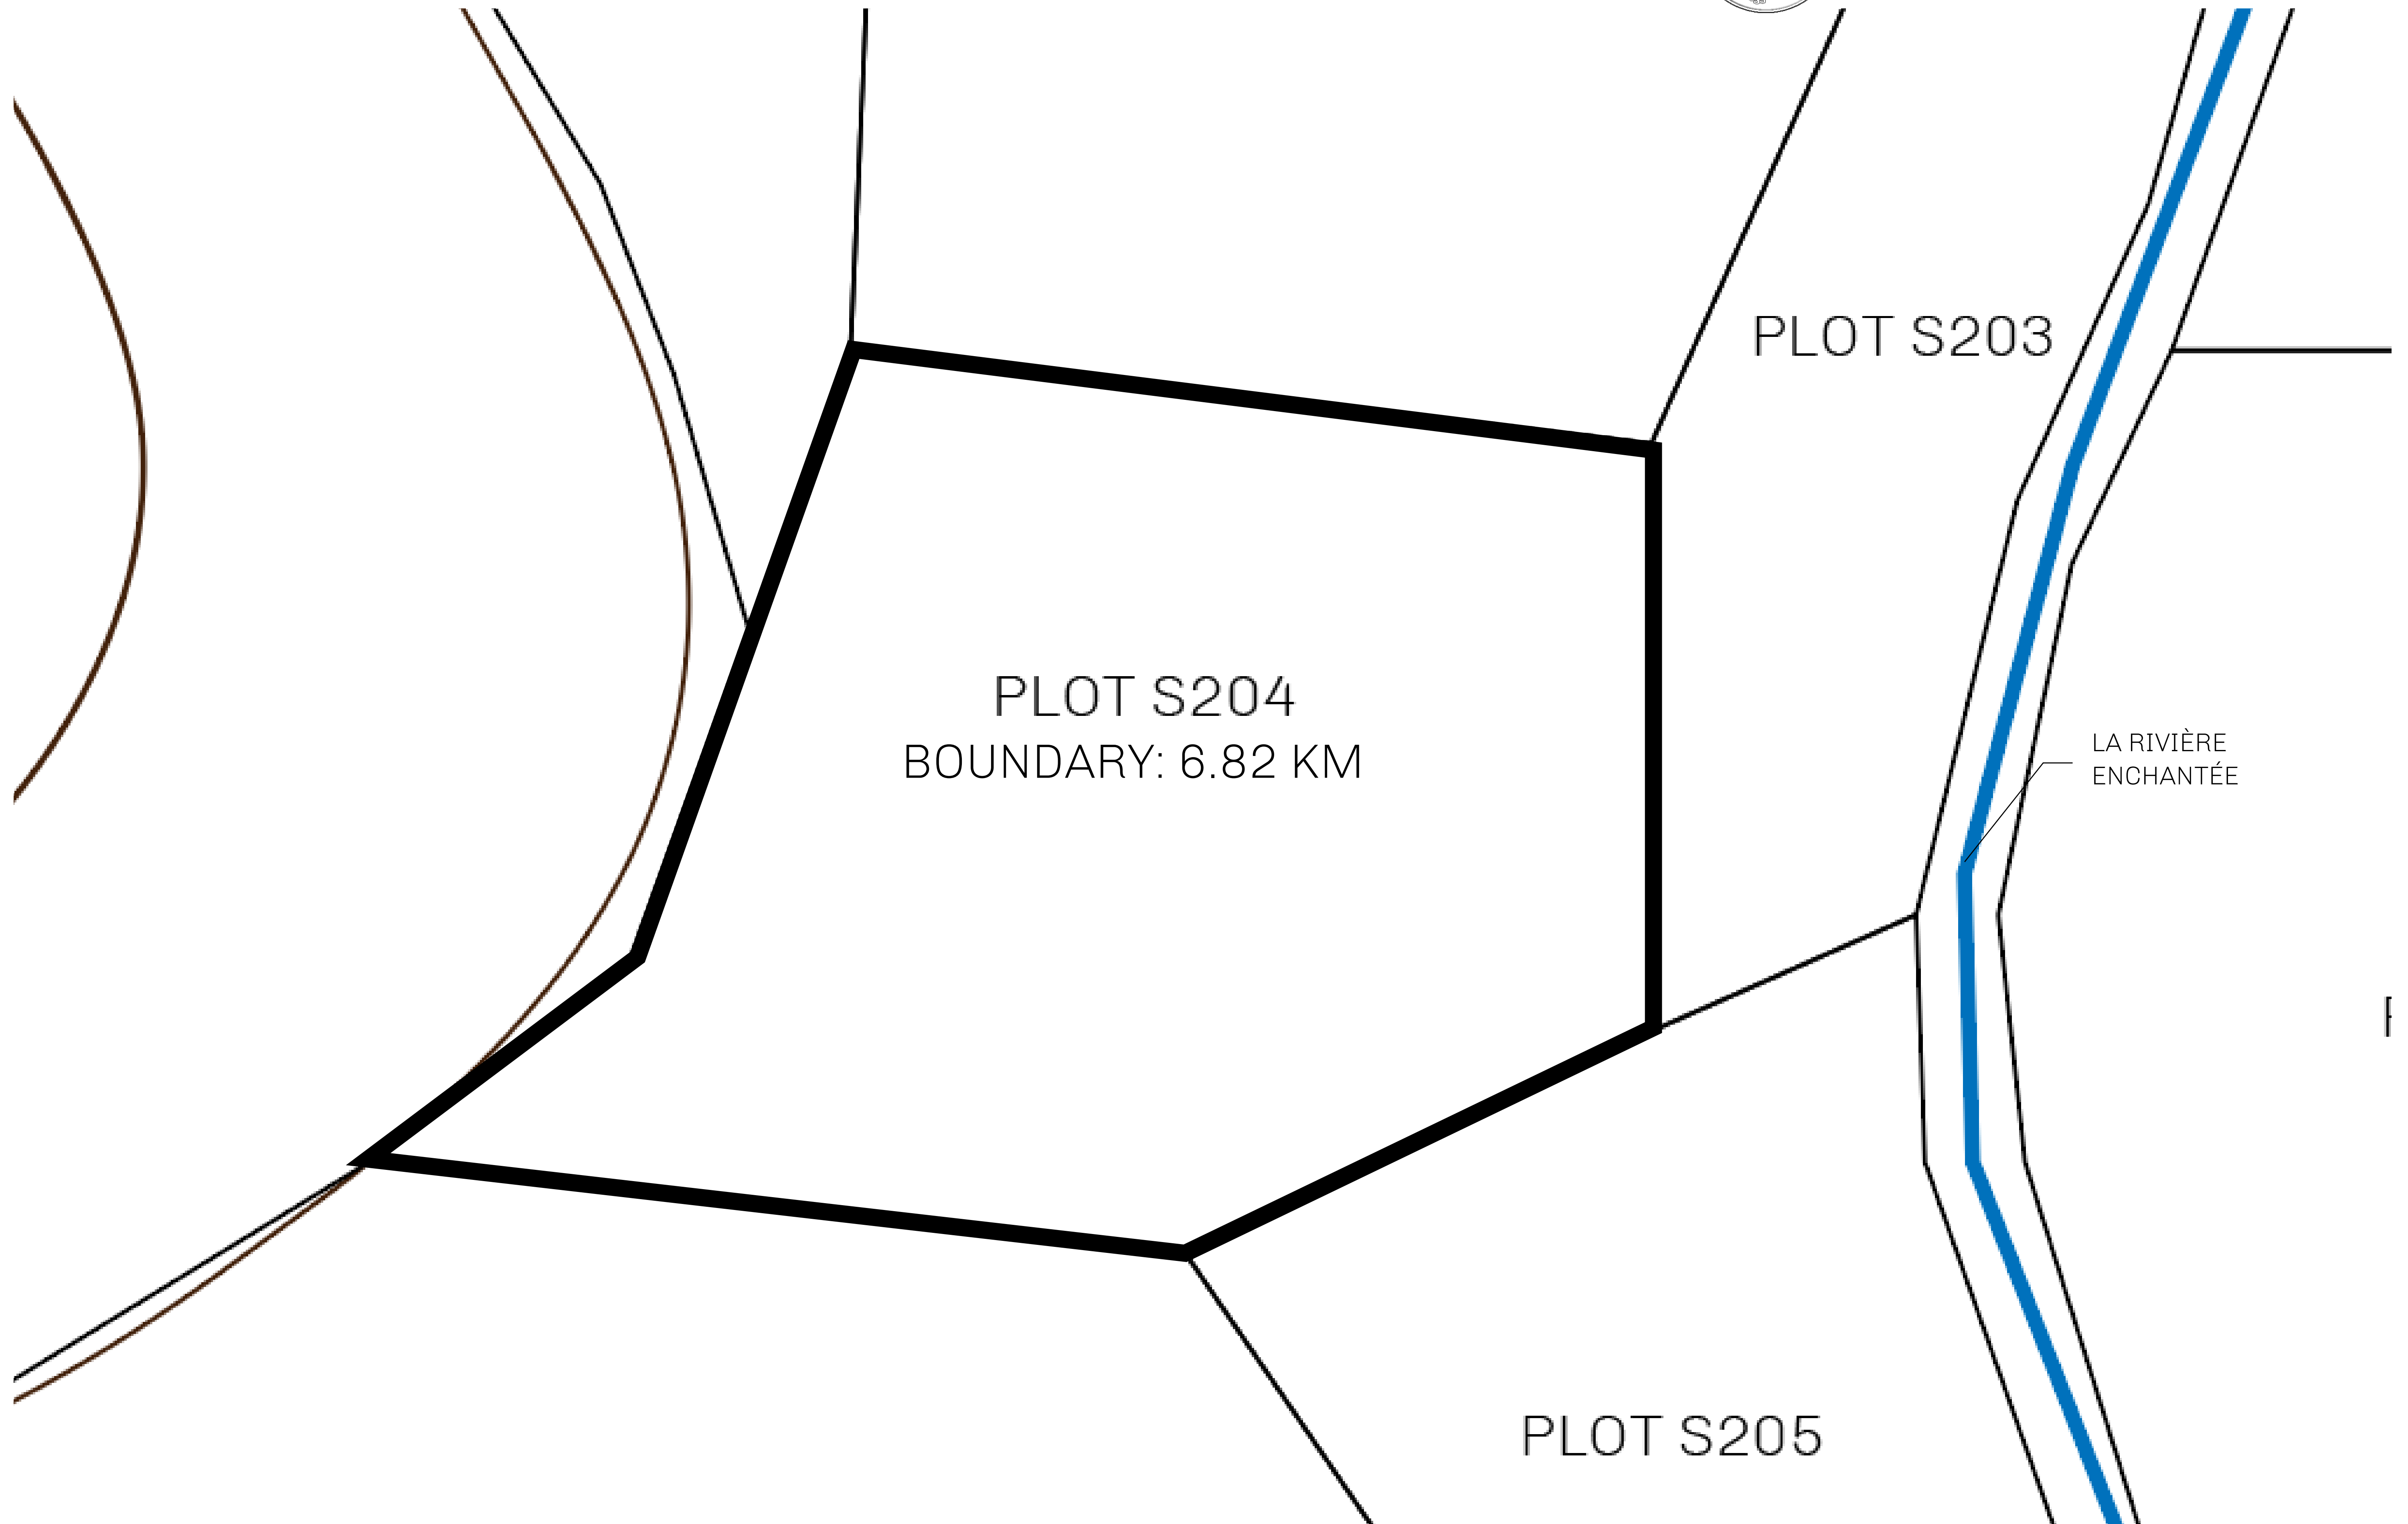

GEOGRAPHY

COASTLINE	131 KM (81.40 MILES)
BORDERS	OCEAN, THE GREAT EMPIRE, X BY SL
HIGHEST POINT	MOUNT MEROPE +3588 M
LOWEST POINT	THE PORT OF SATOSHI 0 M
PLOTS	331
SCALE	1:50000

H.M. LNFT Land Registry		TITLE NUMBER	
		S204-221121	
ADMINISTRATIVE AREA	ROYAUME DE SATOSHI	ISSUED 22 November 2021 <i>bl.</i>	SCALE 1/50000
OWNER ENTITLEMENT	Type W-SL: Share of 1% of all LTT redeemed based on number of NFT Stories minted; Mint 4 NFT Stories		

OFFICIAL PERSPECTIVE SHEET FOR FILING
Indicate vantage point for each drawing. Copy and
mark each sheet required prior to filing.

Guide - Vantage point should be
indicated as shown in the diagram: