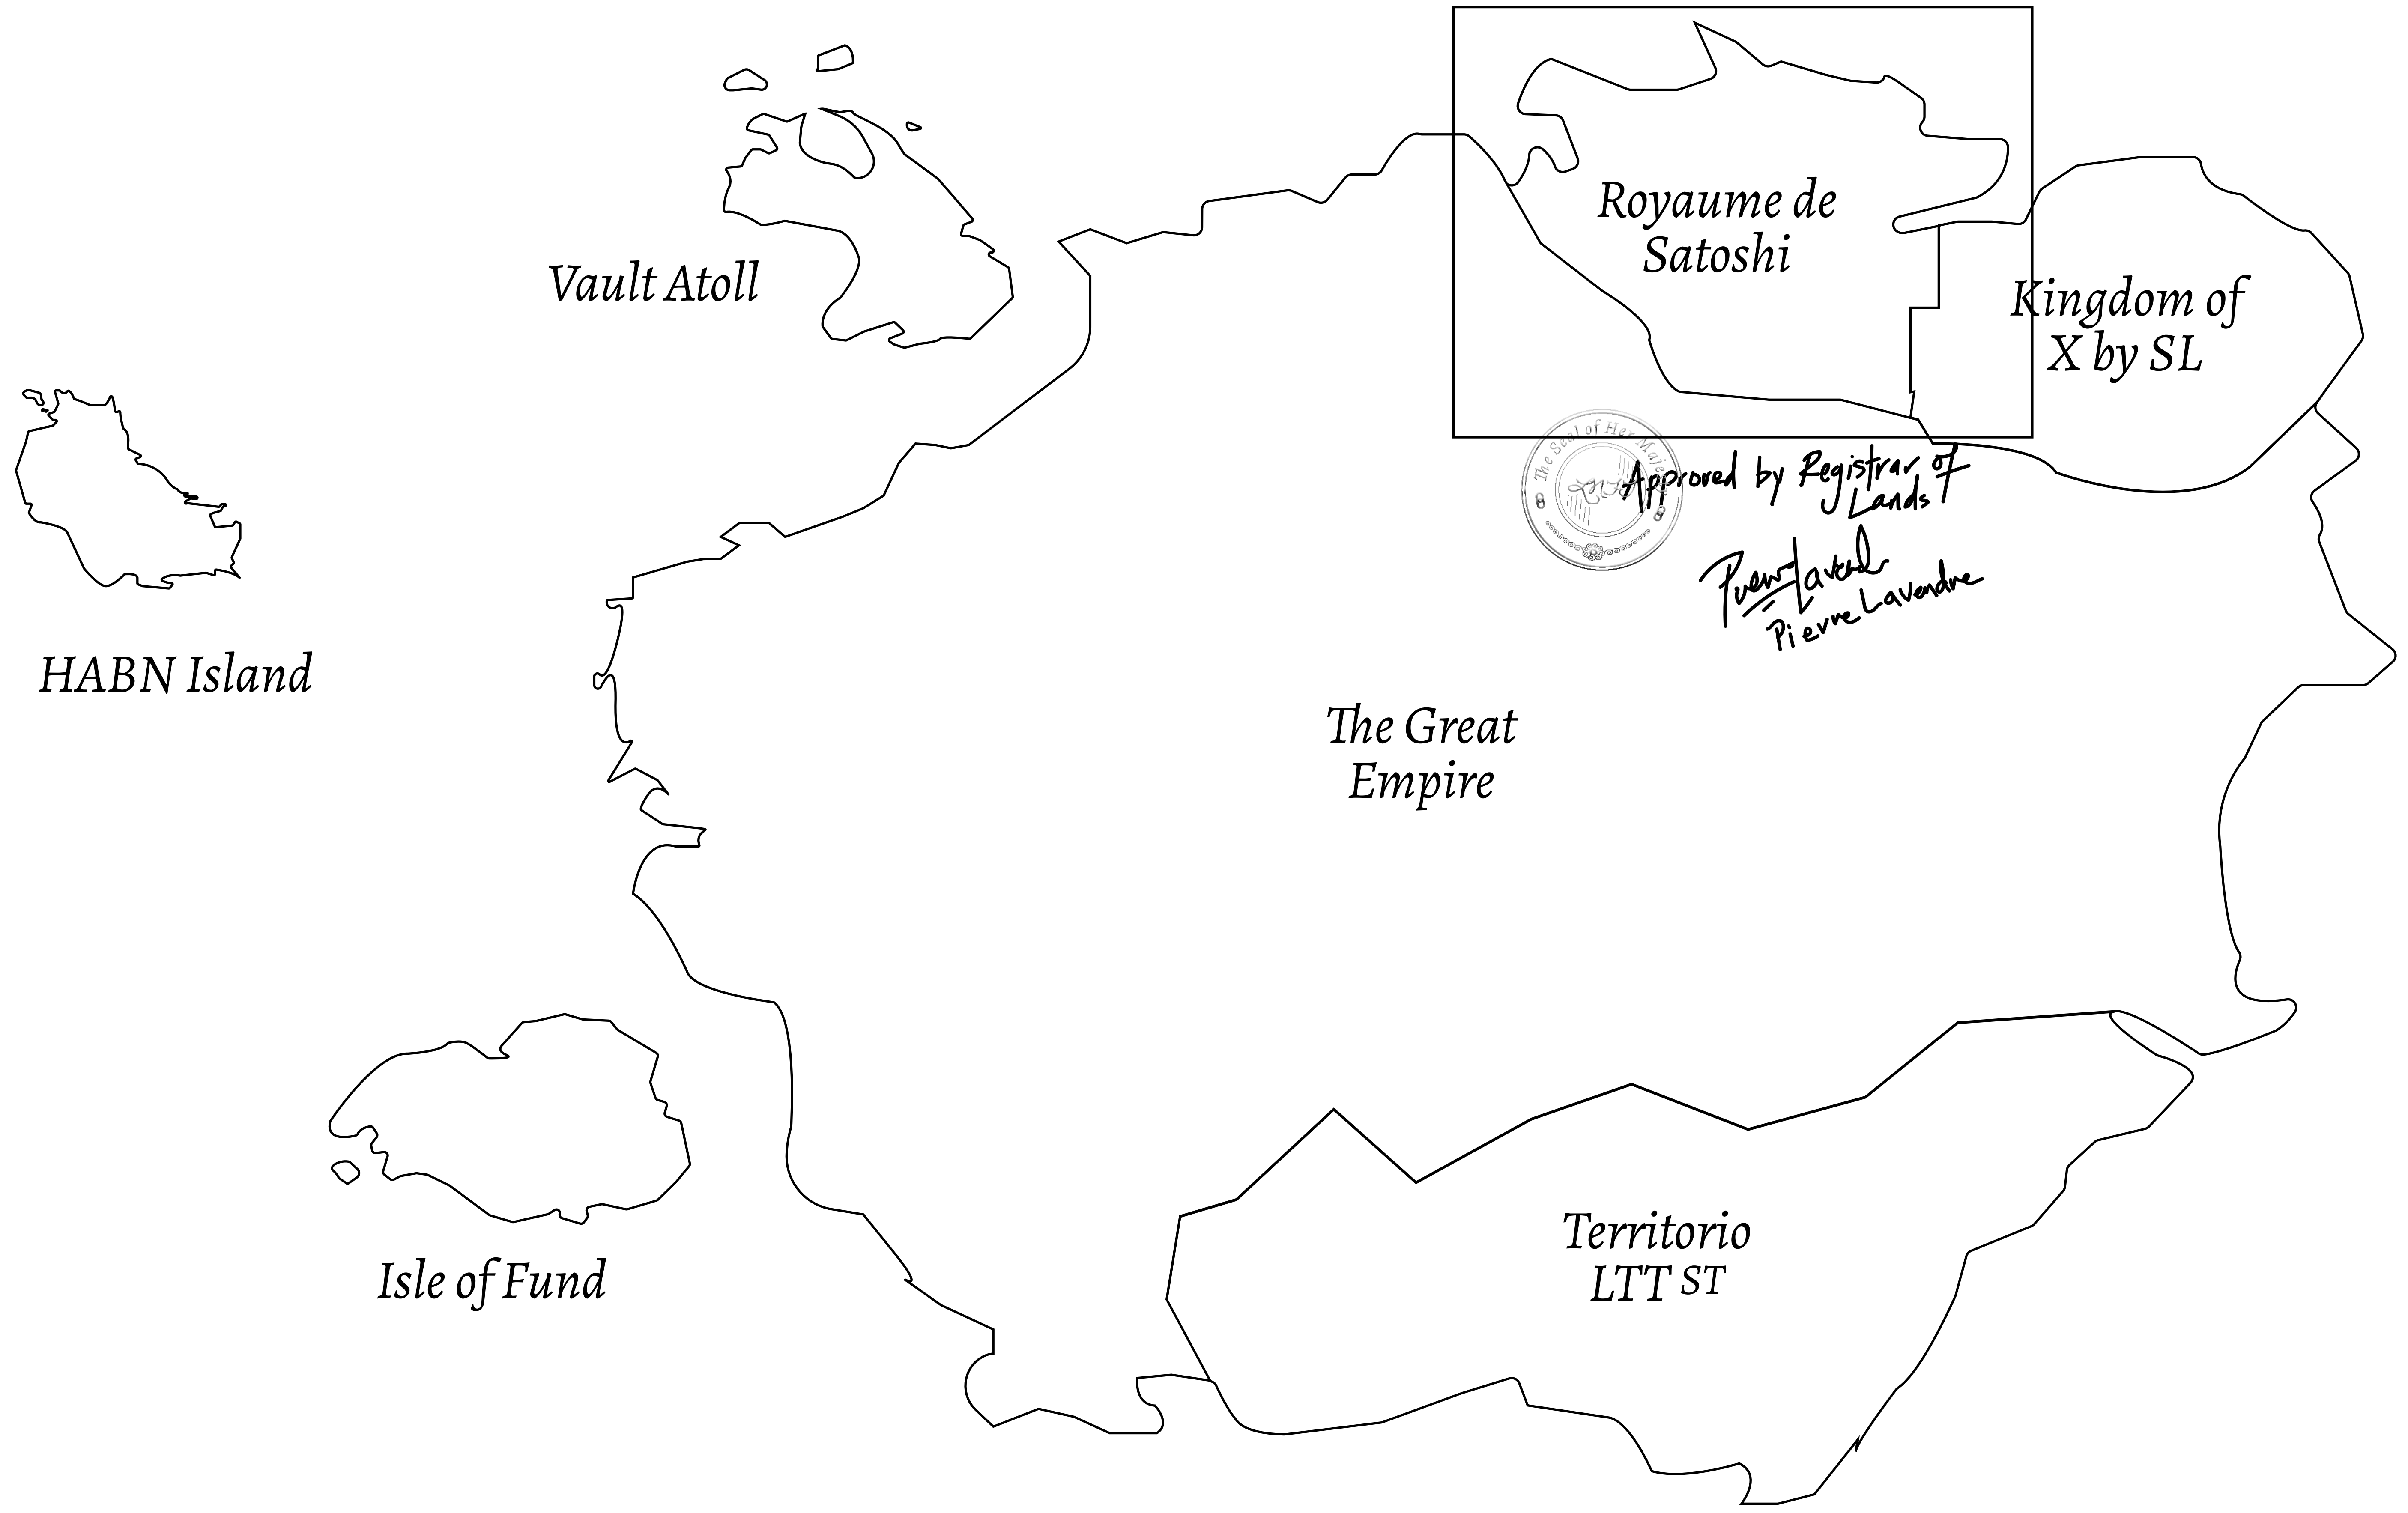

LOOT NFT WORLD