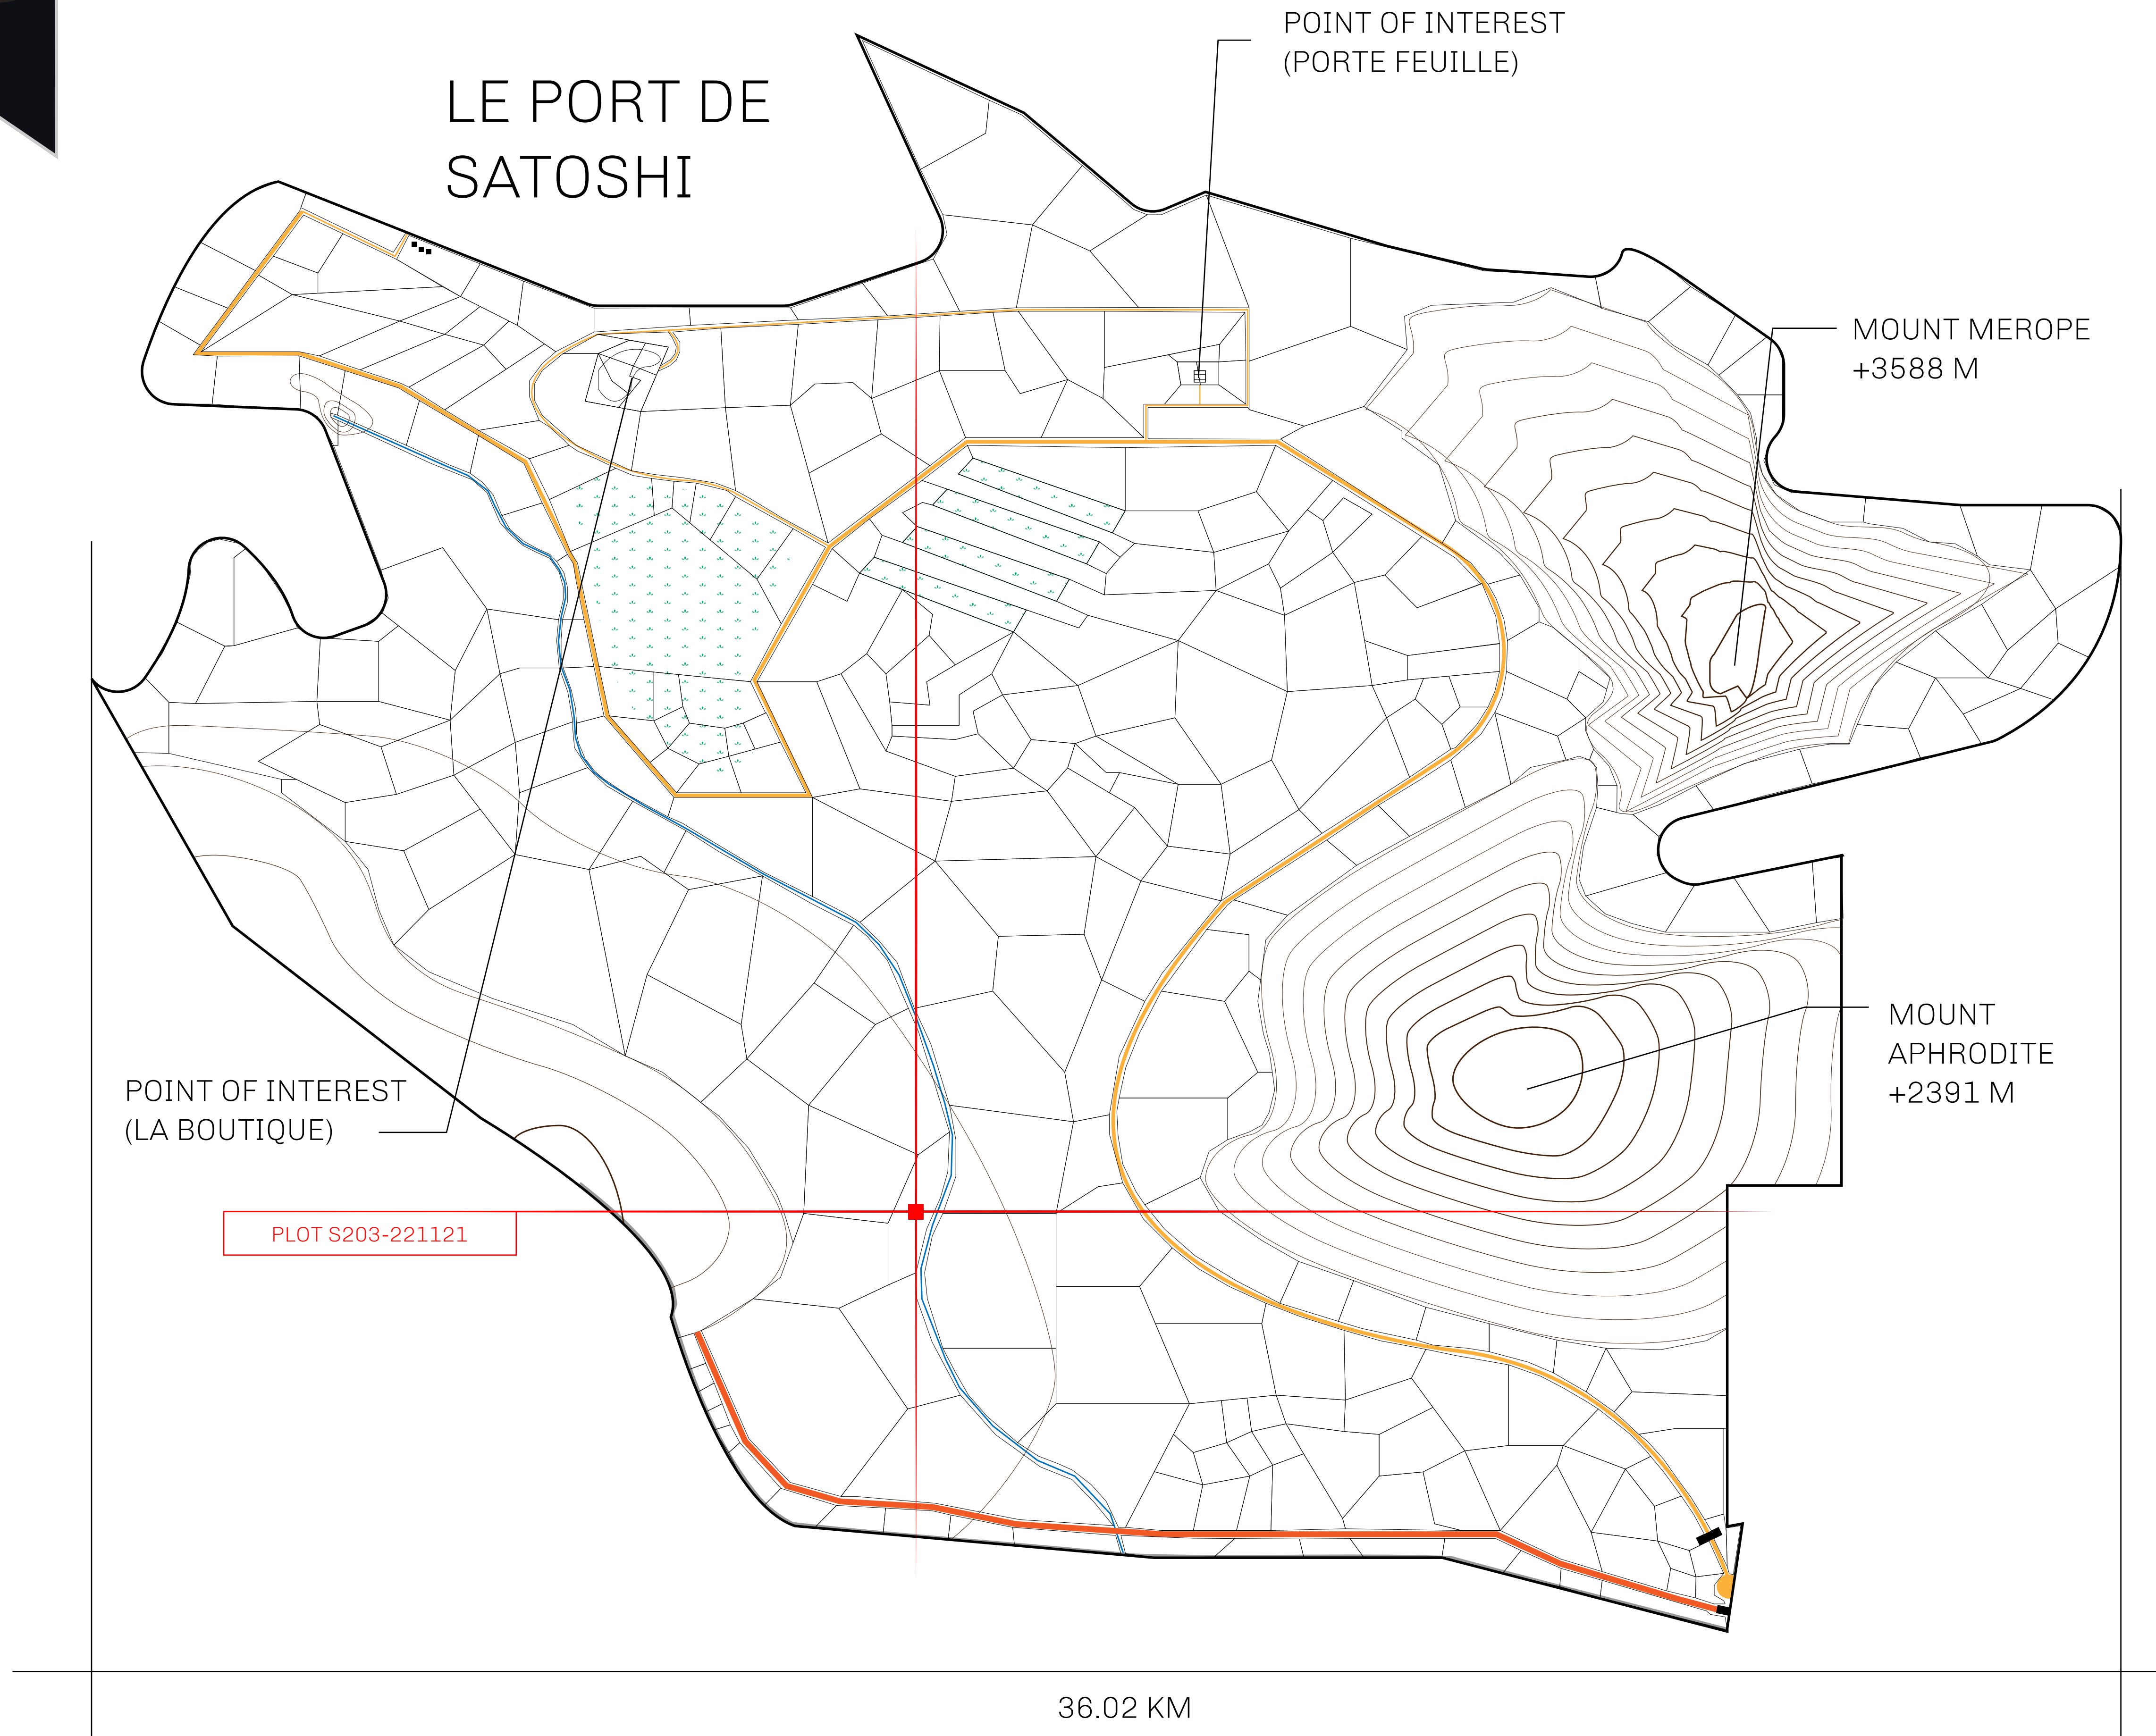

# LOOT NFT WORLD

HABN Island

Vault Atoll

Isle of Fund

The Great Empire

Royaume de Satoshi

Kingdom of X by SL

Territorio LTT ST

**GEOGRAPHY**

COASTLINE	131 KM (81.40 MILES)
BORDERS	OCEAN, THE GREAT EMPIRE, X BY SL
HIGHEST POINT	MOUNT MEROPE +3588 M
LOWEST POINT	THE PORT OF SATOSHI 0 M
PLOTS	331
SCALE	1:50000

# H.M. LNFT Land Registry

TITLE NUMBER

**S203-221121**

ADMINISTRATIVE AREA

**ROYAUME DE SATOSHI**

ISSUED **22 November 2021**

SCALE **1/50000**

OWNER ENTITLEMENT

**Type W-SL: Share of 1% of all LTT redeemed based on number of NFT Stories minted;  
Mint 4 NFT Stories**

200

PLOT S202

PLOT S212

PLOT S203  
BOUNDARY: 6.15 KM

PLOT S204

LA RIVIÈRE  
ENCHANTÉE

PLOT S211