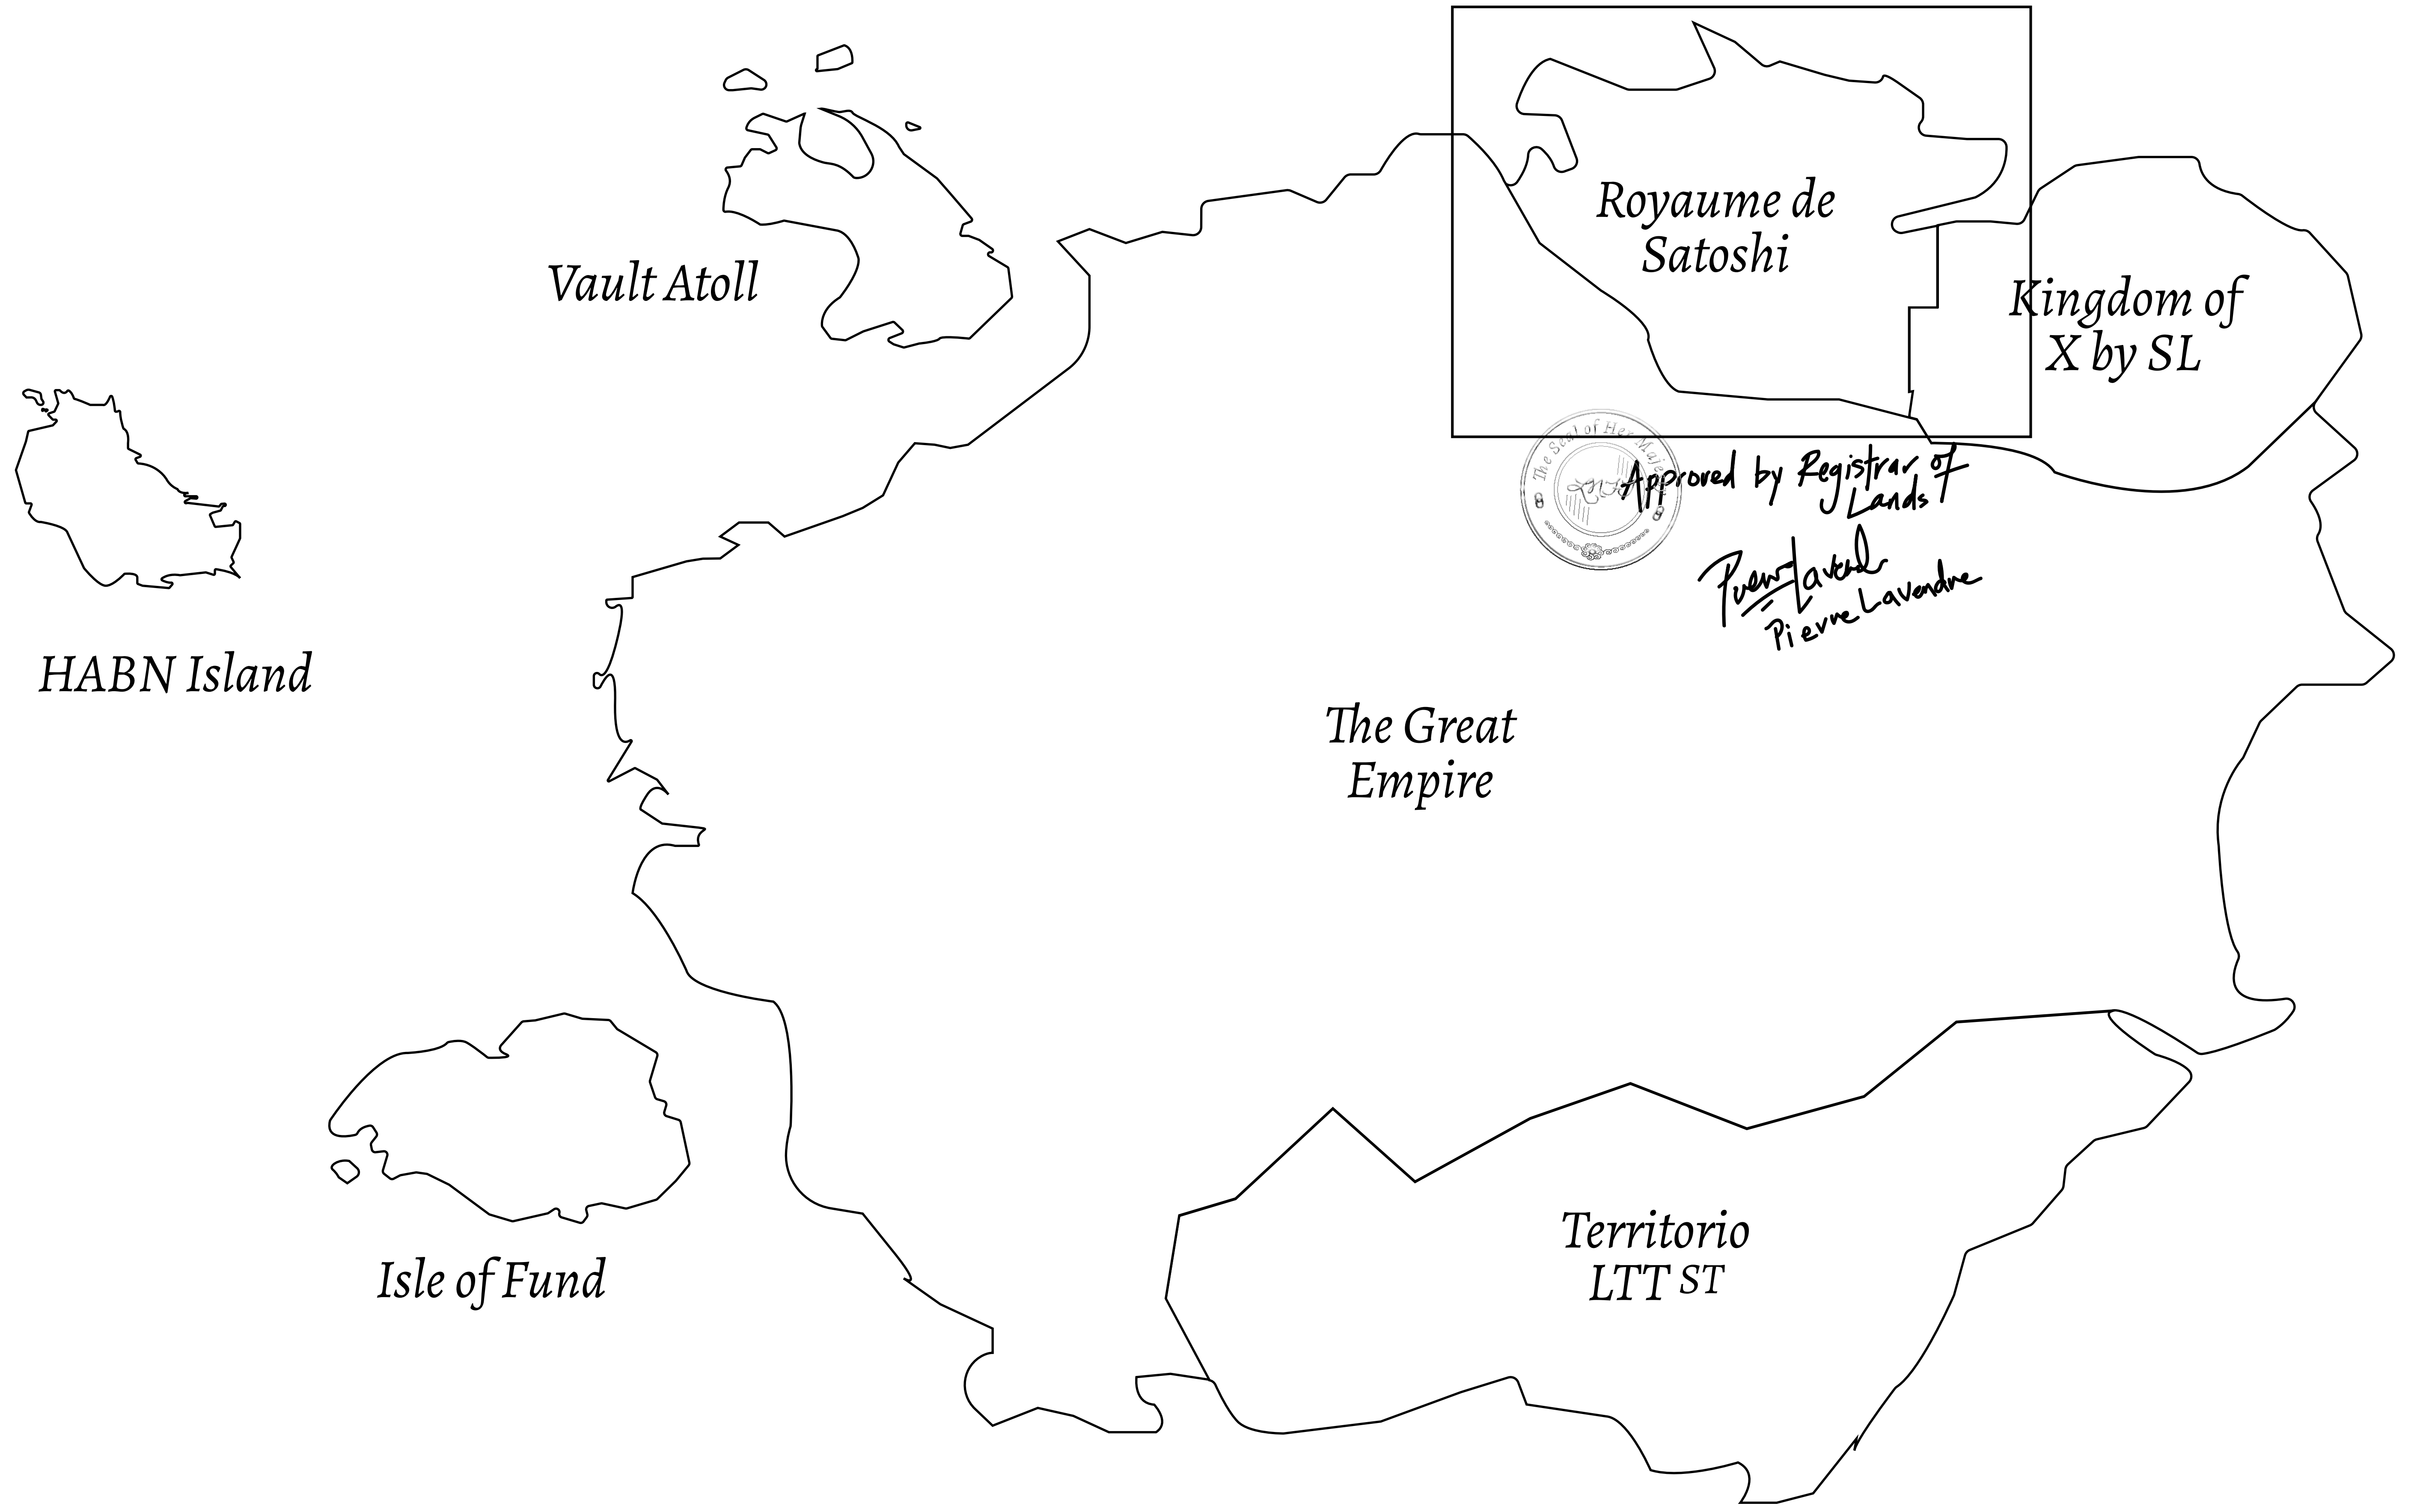

# LOOT NFT WORLD

HABN Island

Vault Atoll

Isle of Fund

The Great Empire

Royaume de Satoshi

Kingdom of X by SL

Territorio LTT ST

**GEOGRAPHY**

COASTLINE	131 KM (81.40 MILES)
BORDERS	OCEAN, THE GREAT EMPIRE, X BY SL
HIGHEST POINT	MOUNT MEROPE +3588 M
LOWEST POINT	THE PORT OF SATOSHI 0 M
PLOTS	331
SCALE	1:50000

# H.M. LNFT Land Registry

TITLE NUMBER

**S203-221121**

ADMINISTRATIVE AREA

**ROYAUME DE SATOSHI**

ISSUED **22 November 2021**

SCALE **1/50000**

OWNER ENTITLEMENT

**Type W-SL: Share of 1% of all LTT redeemed based on number of NFT Stories minted;  
Mint 4 NFT Stories**

200

PLOT S202

PLOT S212

PLOT S203  
BOUNDARY: 6.15 KM

PLOT S204

LA RIVIÈRE  
ENCHANTÉE

PLOT S211