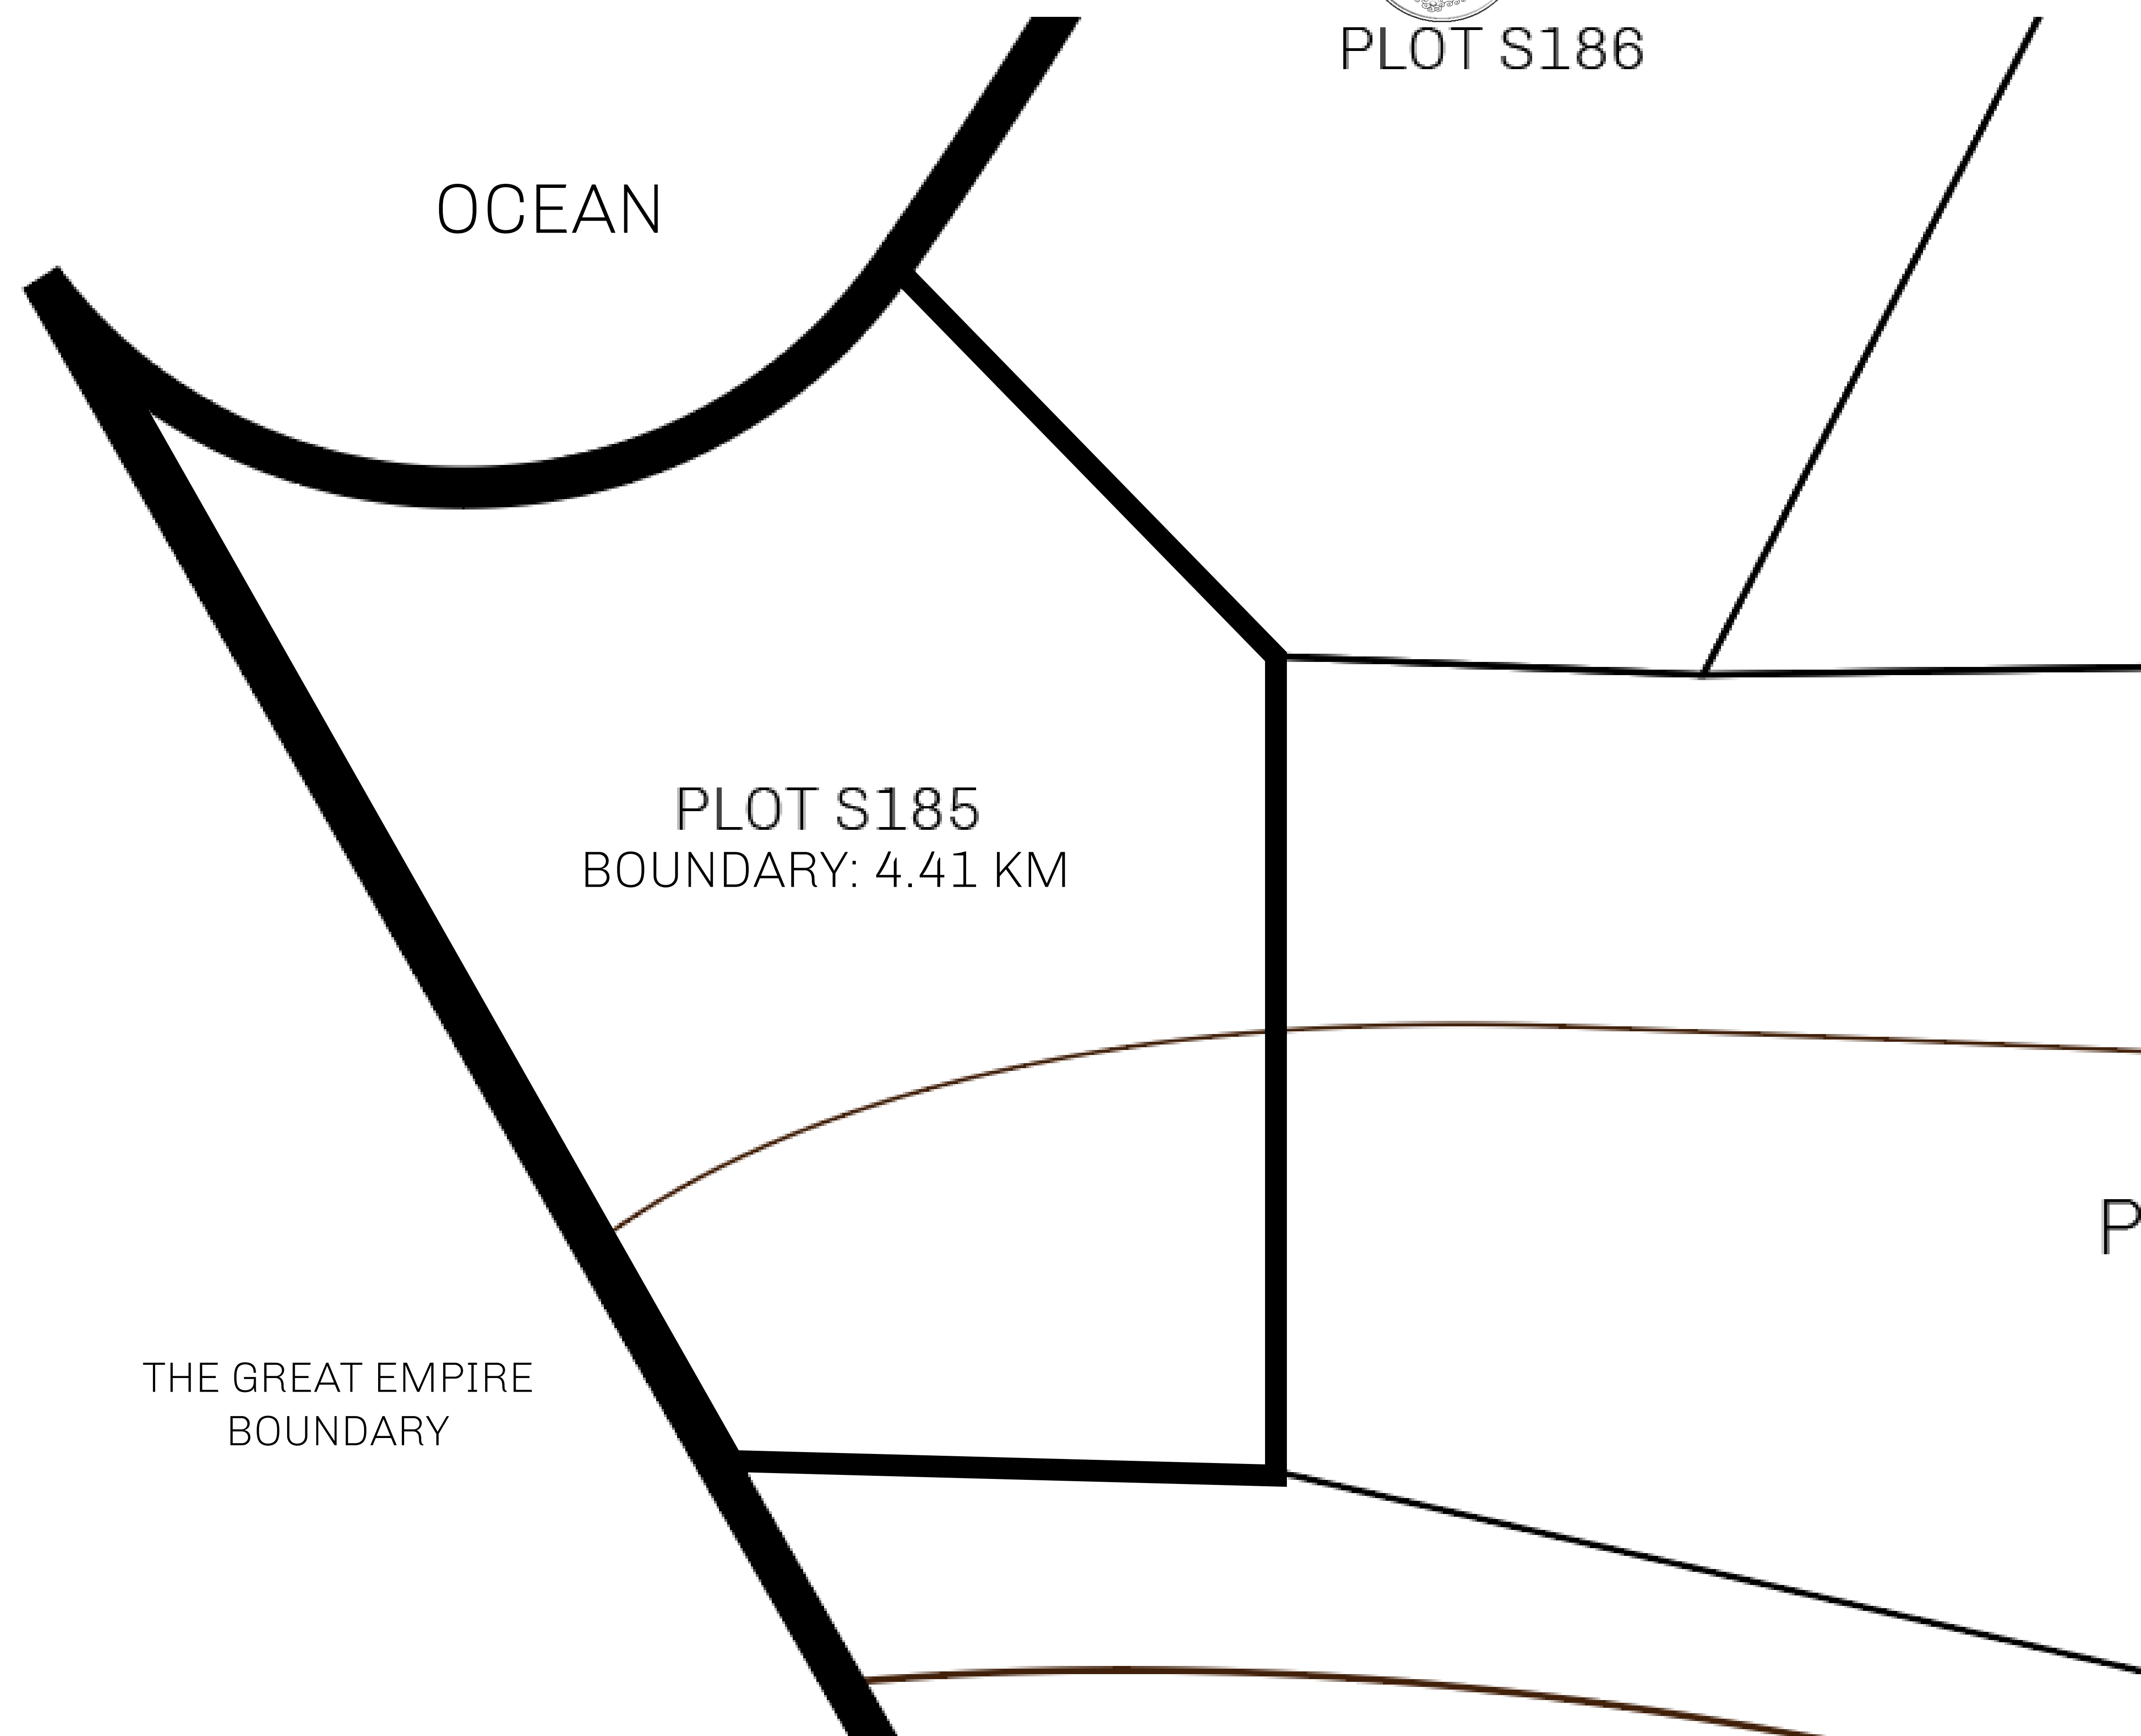

# LOOT NFT WORLD

**LES SULTANS**

A place of stunning beauty, Le Royaume is known for its exquisite shopping, parks, and grand boulevards. Satoshi's Lounge (the area of La Boutique and Porte Feuille) offers limited-edition and unique items only available for sale in LTT. Land, all sorts of embellishments, and widgets are sold exclusively here. All items are offered first on auction for 24 hours (with a reserve price), and if the reserve is not met, they are listed in a buy-it-now format (reserve price, plus 10%).

**GEOGRAPHY**

COASTLINE	131 KM (81.40 MILES)
BORDERS	OCEAN, THE GREAT EMPIRE, X BY SL
HIGHEST POINT	MOUNT MEROPE +3588 M
LOWEST POINT	THE PORT OF SATOSHI 0 M
PLOTS	331
SCALE	1:50000

<b>H.M. LNFT Land Registry</b>		TITLE NUMBER	
		<b>S185-221121</b>	
ADMINISTRATIVE AREA	<b>ROYAUME DE SATOSHI</b>	ISSUED <b>22 November 2021</b> <i>bl.</i>	SCALE <b>1/50000</b>
OWNER ENTITLEMENT	<b>Type W-SL: Share of 1% of all LTT redeemed based on number of NFT Stories minted; Mint 4 NFT Stories</b>		

OFFICIAL PERSPECTIVE SHEET FOR FILING  
Indicate vantage point for each drawing. Copy and  
mark each sheet required prior to filing.

Guide - Vantage point should be  
indicated as shown in the diagram: