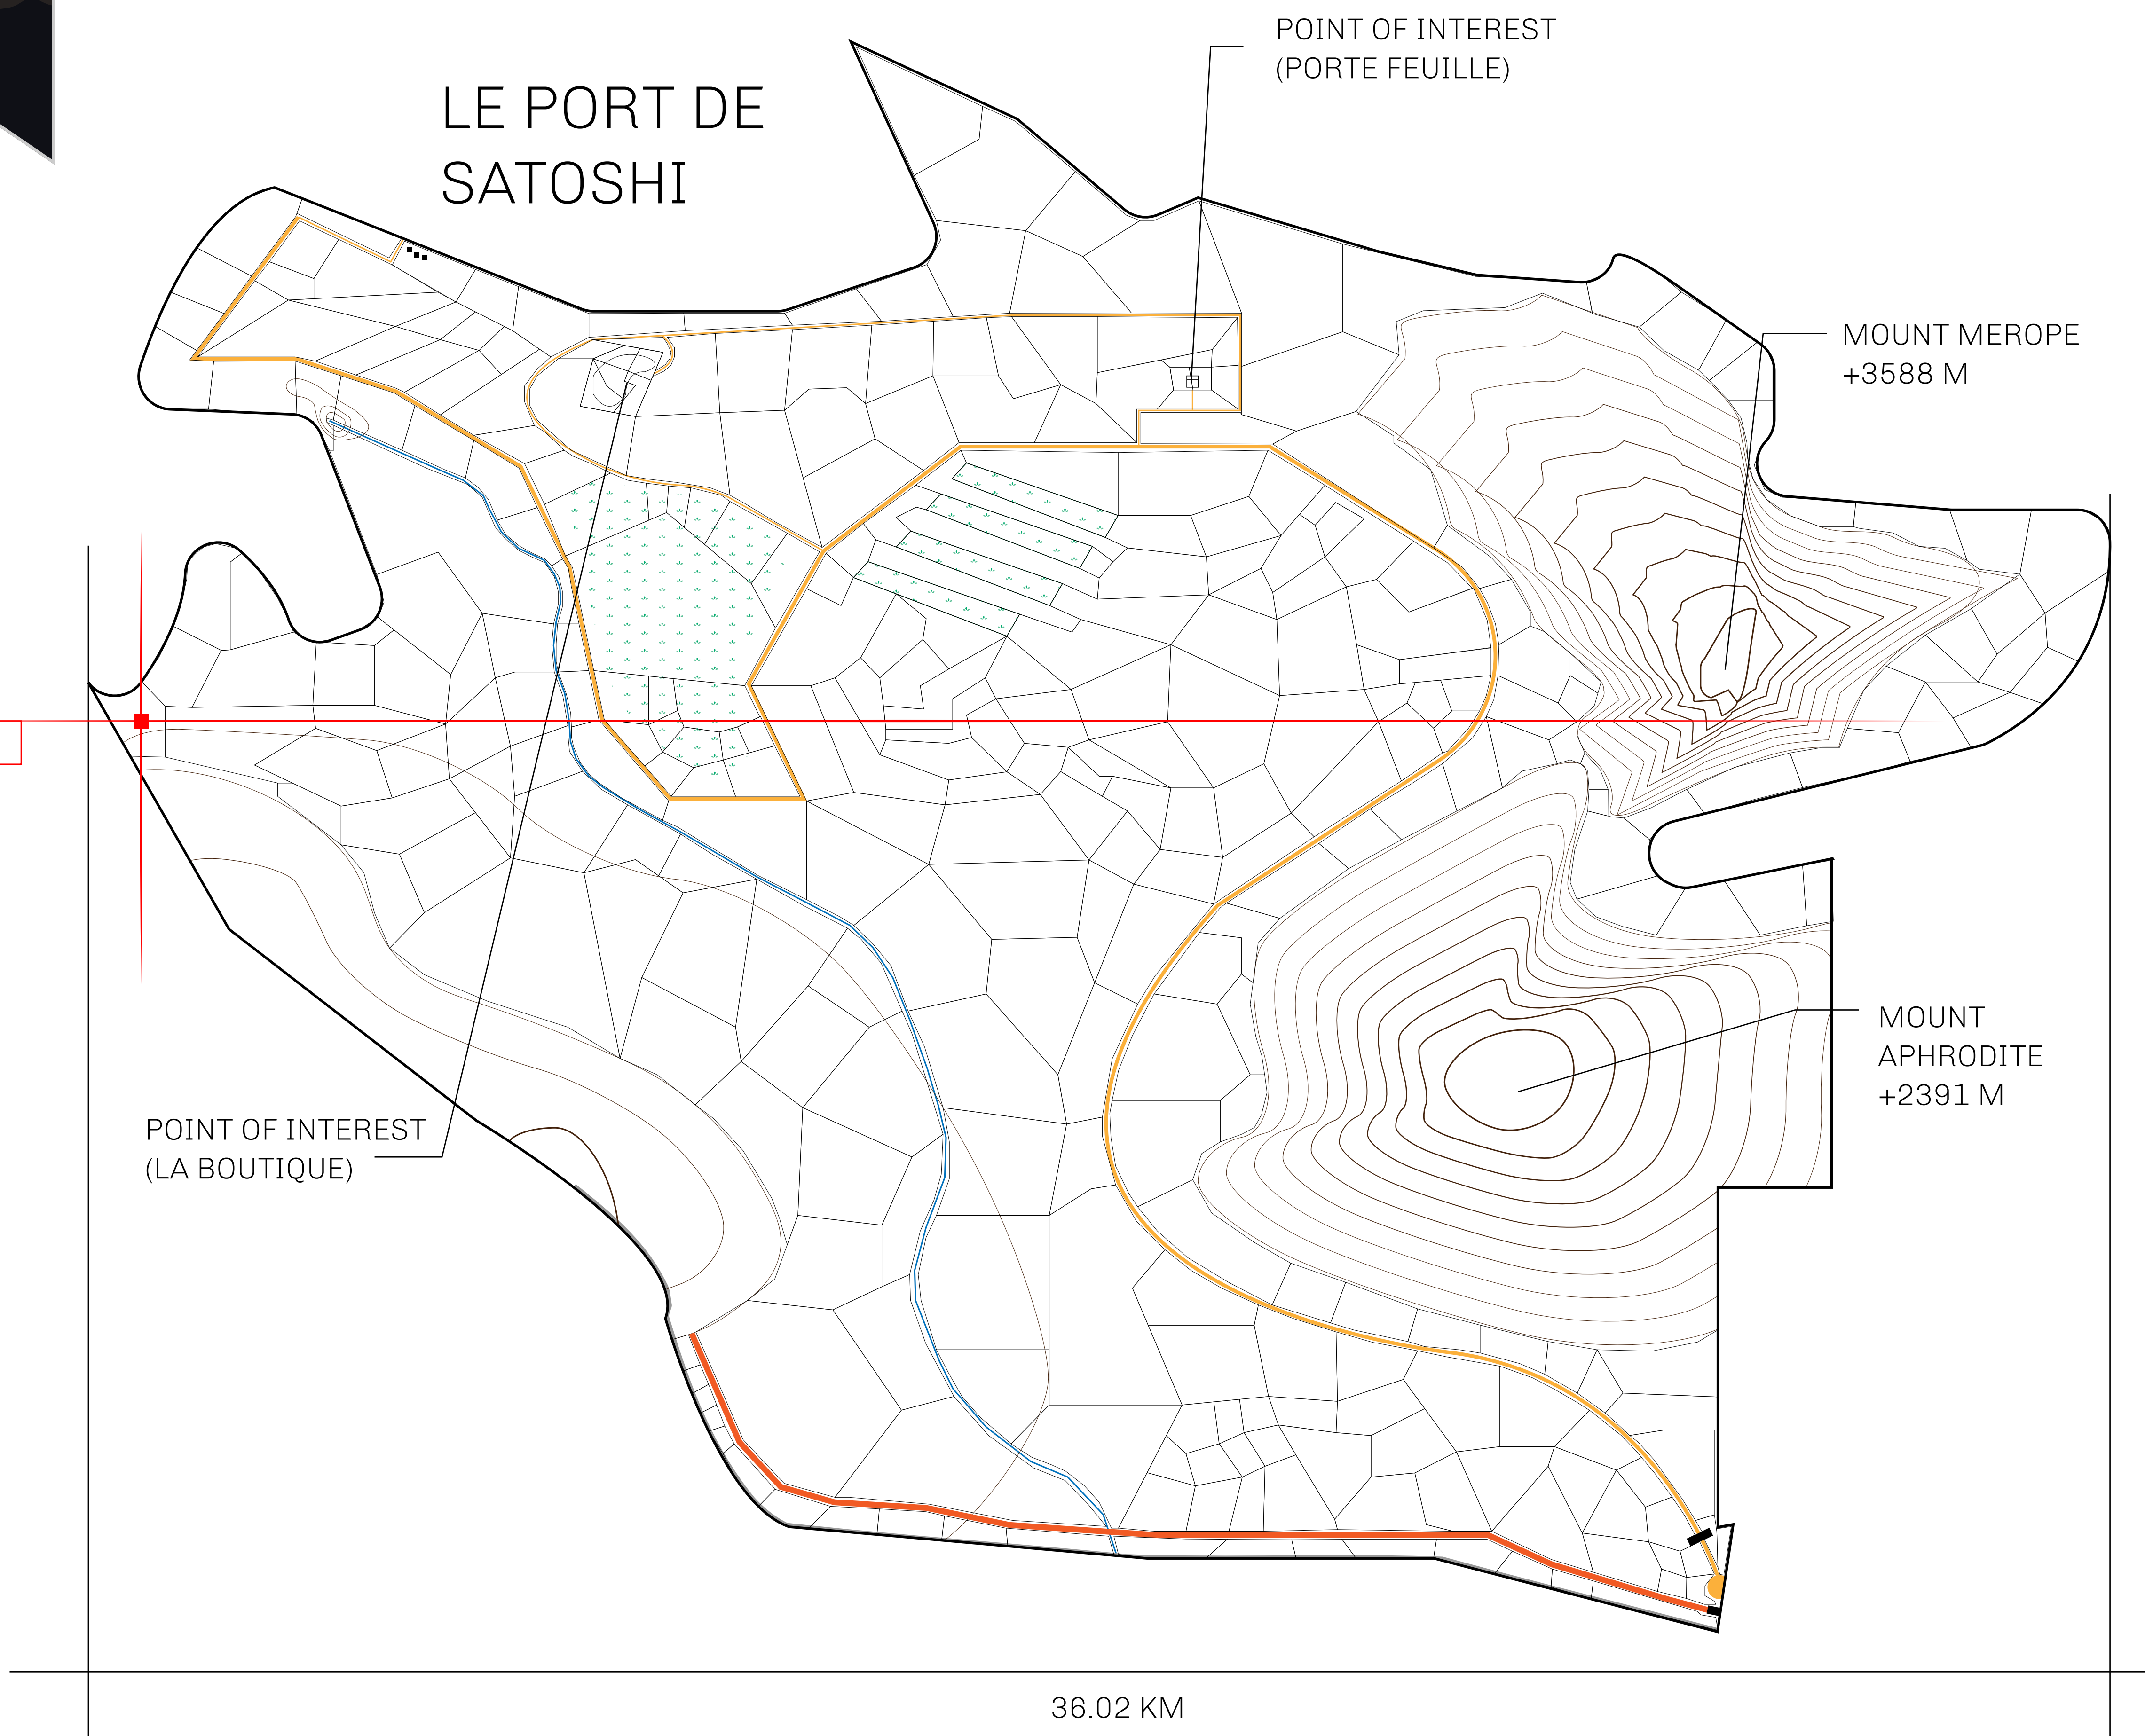

# LOOT NFT WORLD

**LES SULTANS**

A place of stunning beauty, Le Royaume is known for its exquisite shopping, parks, and grand boulevards. Satoshi's Lounge (the area of La Boutique and Porte Feuille) offers limited-edition and unique items only available for sale in LTT. Land, all sorts of embellishments, and widgets are sold exclusively here. All items are offered first on auction for 24 hours (with a reserve price), and if the reserve is not met, they are listed in a buy-it-now format (reserve price, plus 10%).

**GEOGRAPHY**

COASTLINE	131 KM (81.40 MILES)
BORDERS	OCEAN, THE GREAT EMPIRE, X BY SL
HIGHEST POINT	MOUNT MEROPE +3588 M
LOWEST POINT	THE PORT OF SATOSHI 0 M
PLOTS	331
SCALE	1:50000

<b>H.M. LNFT Land Registry</b>		TITLE NUMBER	
		<b>S185-221121</b>	
ADMINISTRATIVE AREA	<b>ROYAUME DE SATOSHI</b>	ISSUED <b>22 November 2021</b> <i>bl.</i>	SCALE <b>1/50000</b>
OWNER ENTITLEMENT	<b>Type W-SL: Share of 1% of all LTT redeemed based on number of NFT Stories minted; Mint 4 NFT Stories</b>		

OFFICIAL PERSPECTIVE SHEET FOR FILING  
Indicate vantage point for each drawing. Copy and  
mark each sheet required prior to filing.

Guide - Vantage point should be  
indicated as shown in the diagram: