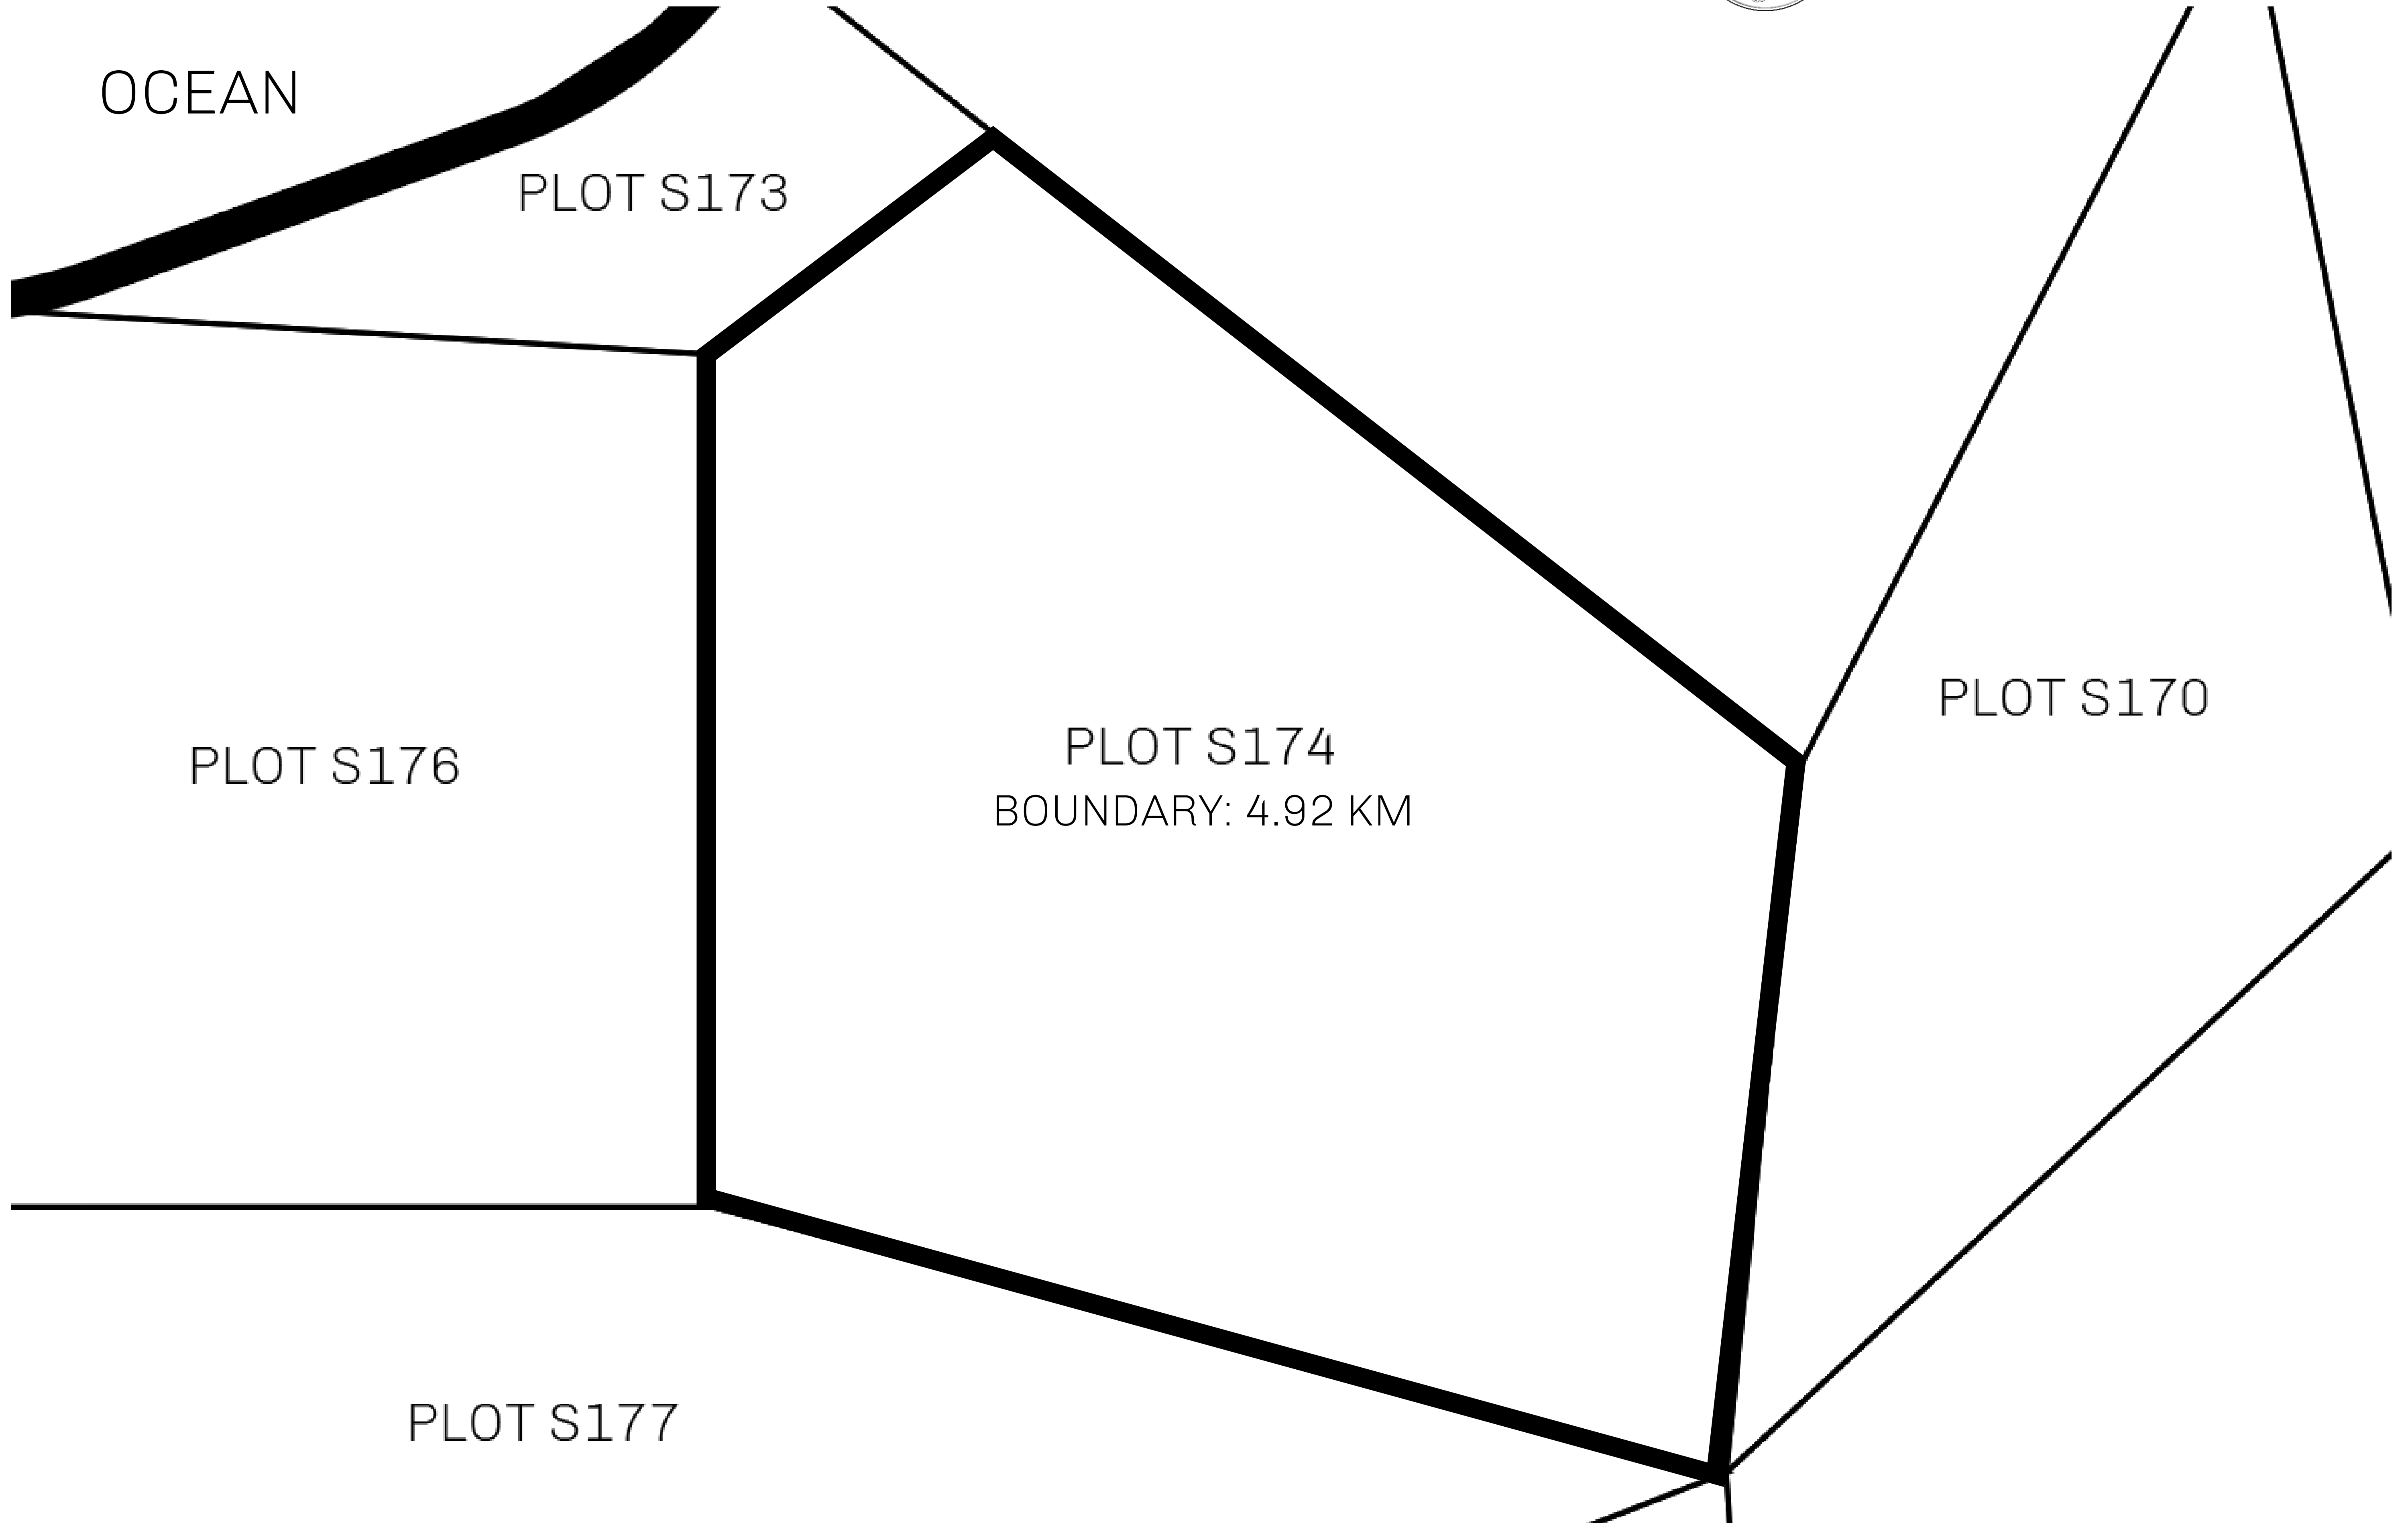

### GEOGRAPHY

COASTLINE	131 KM (81.40 MILES)
BORDERS	OCEAN, THE GREAT EMPIRE, X BY SL
HIGHEST POINT	MOUNT MEROPE +3588 M
LOWEST POINT	THE PORT OF SATOSHI 0 M
PLOTS	331
SCALE	1:50000

<b>H.M. LNFT Land Registry</b>		TITLE NUMBER	
		<b>S174-221121</b>	
ADMINISTRATIVE AREA	<b>ROYAUME DE SATOSHI</b>	ISSUED <b>22 November 2021</b> <i>B.I.</i>	SCALE <b>1/50000</b>
OWNER ENTITLEMENT	<b>Type W-SL: Share of 1% of all LTT redeemed based on number of NFT Stories minted; Mint 4 NFT Stories</b>		

OFFICIAL PERSPECTIVE SHEET FOR FILING  
Indicate vantage point for each drawing. Copy and  
mark each sheet required prior to filing.

Guide - Vantage point should be  
indicated as shown in the diagram: