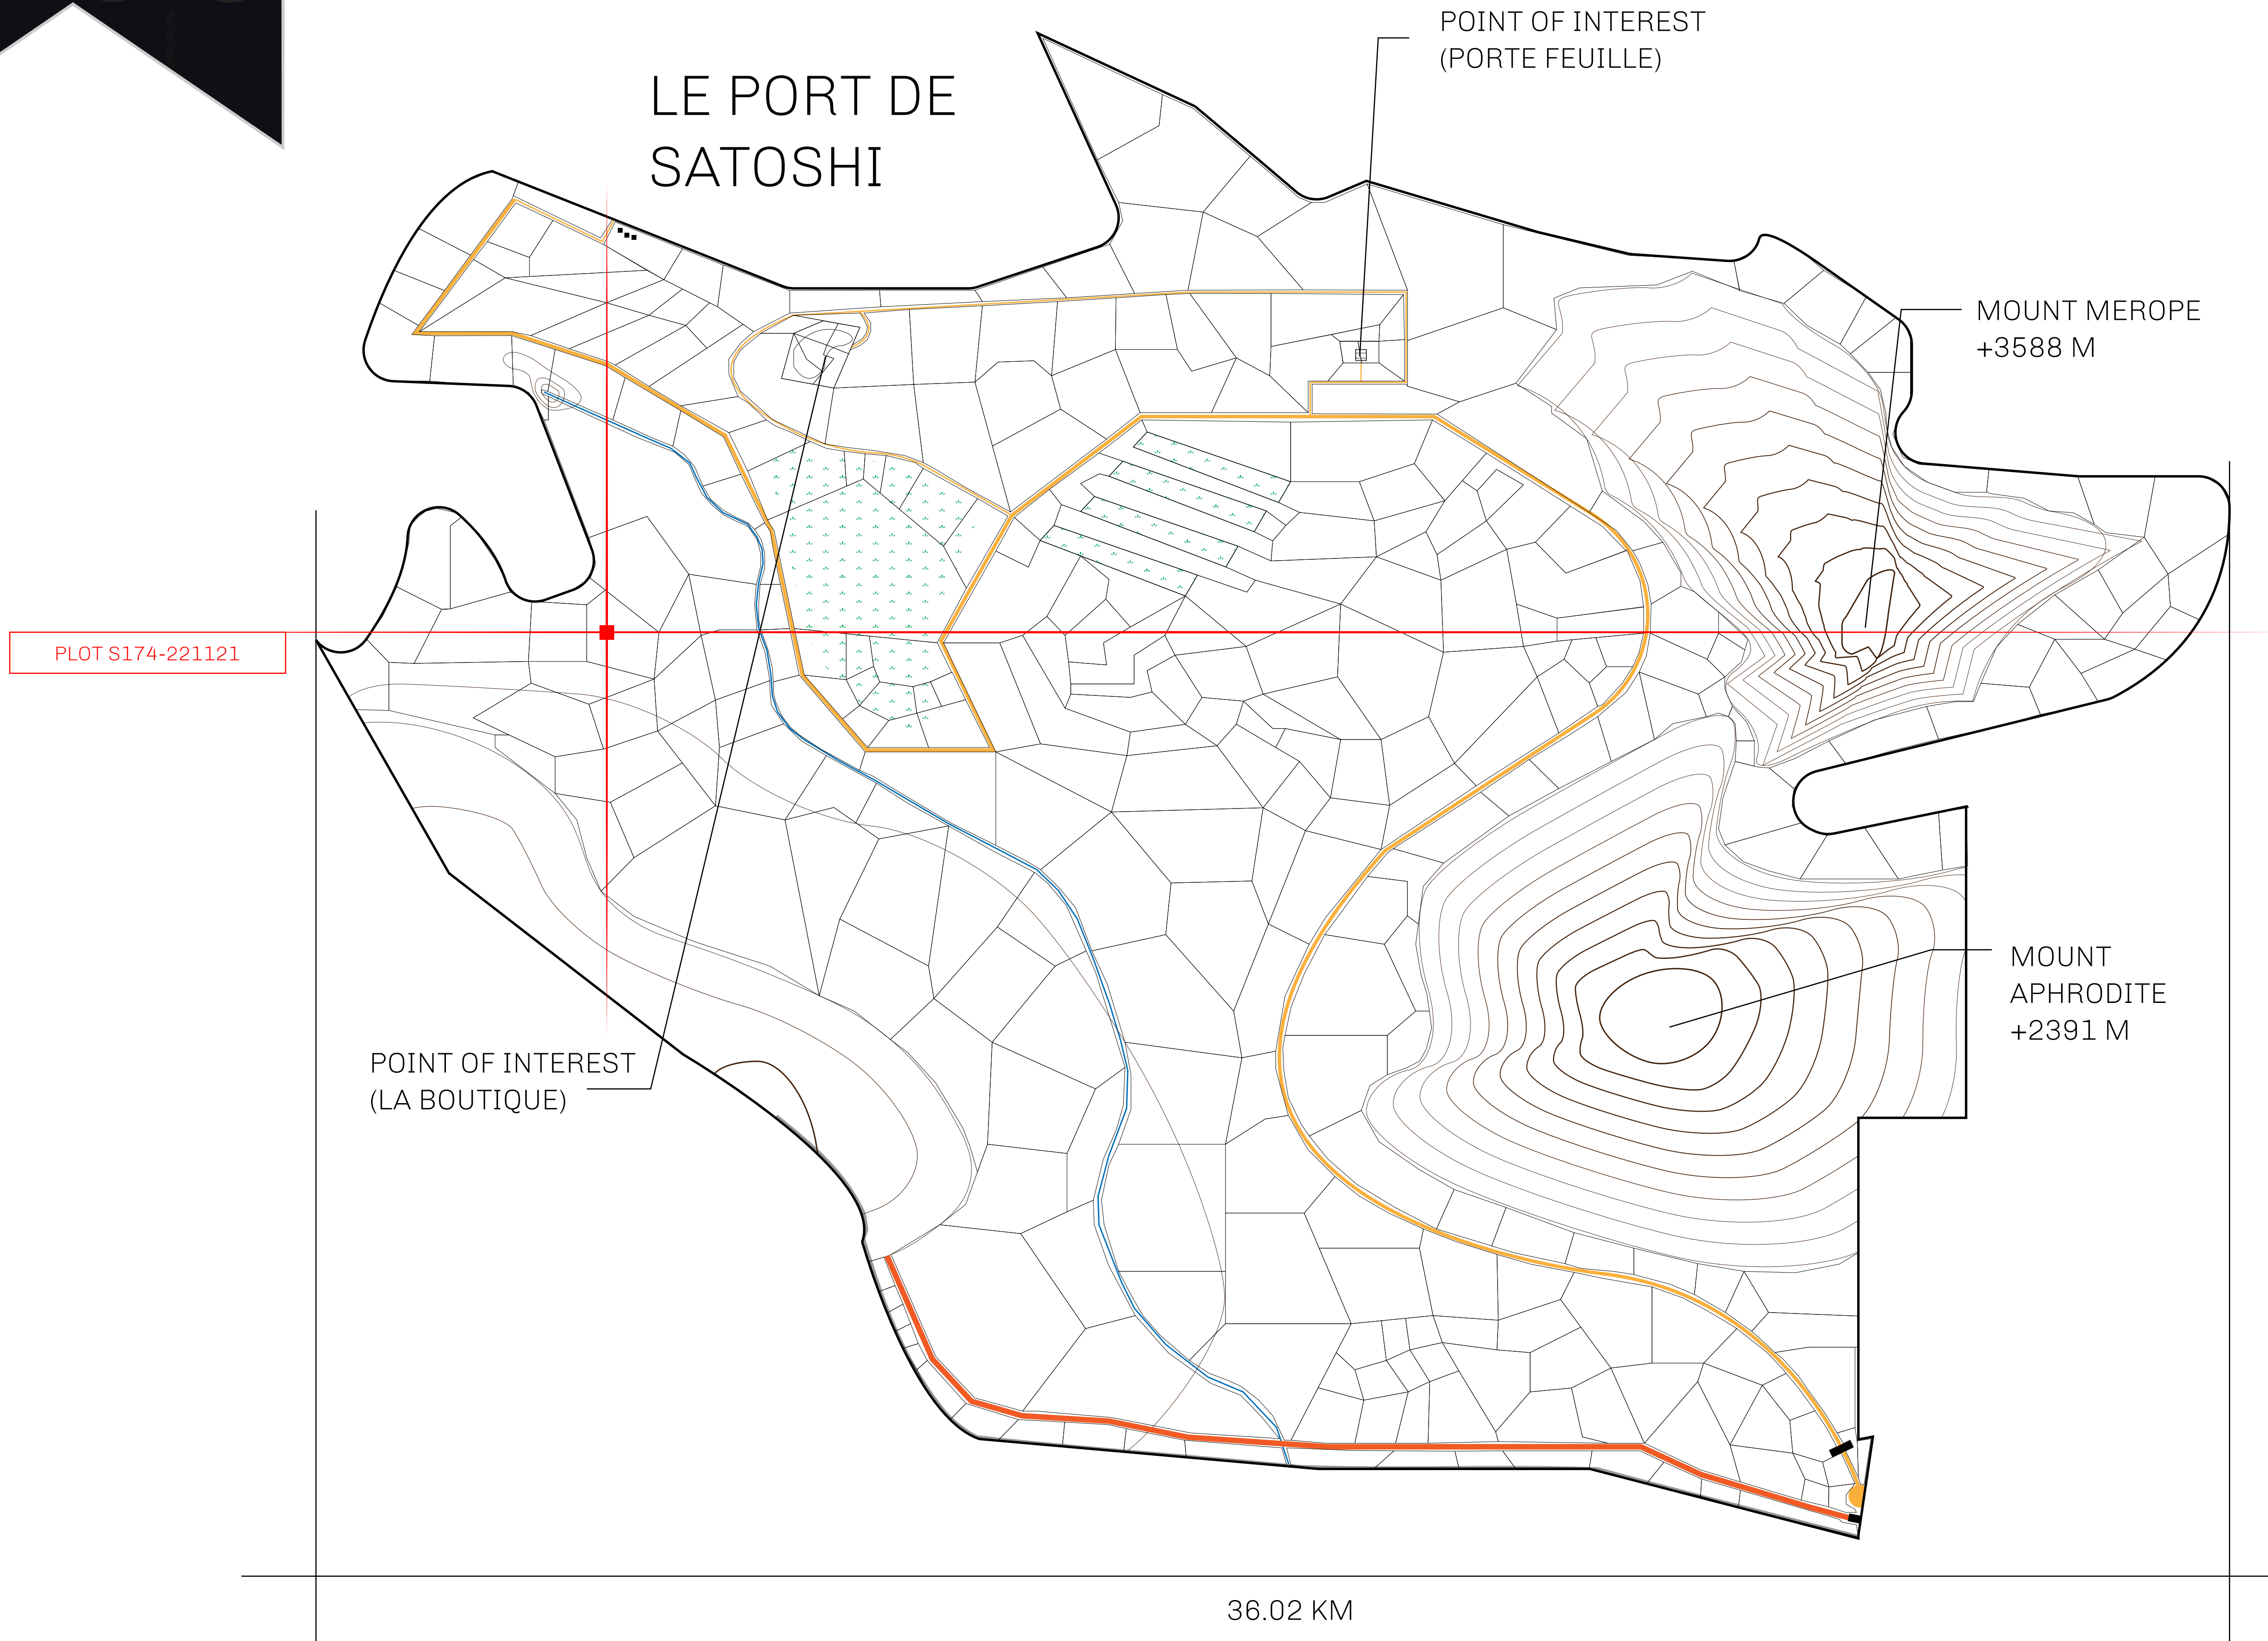

### LES SULTANS

A place of stunning beauty, Le Royaume is known for its exquisite shopping, parks, and grand boulevards. Satoshi's Lounge (the area of La Boutique and Porte Feuille) offers limited-edition and unique items only available for sale in LTT. Land, all sorts of embellishments, and widgets are sold exclusively here. All items are offered first on auction for 24 hours (with a reserve price), and if the reserve is not met, they are listed in a buy-it-now format (reserve price, plus 10%).

### GEOGRAPHY

COASTLINE	131 KM (81.40 MILES)
BORDERS	OCEAN, THE GREAT EMPIRE, X BY SL
HIGHEST POINT	MOUNT MEROPE +3588 M
LOWEST POINT	THE PORT OF SATOSHI 0 M
PLOTS	331
SCALE	1:50000

<b>H.M. LNFT Land Registry</b>		TITLE NUMBER	
		<b>S174-221121</b>	
ADMINISTRATIVE AREA	<b>ROYAUME DE SATOSHI</b>	ISSUED <b>22 November 2021</b> <i>B.I.</i>	SCALE <b>1/50000</b>
OWNER ENTITLEMENT	<b>Type W-SL: Share of 1% of all LTT redeemed based on number of NFT Stories minted; Mint 4 NFT Stories</b>		