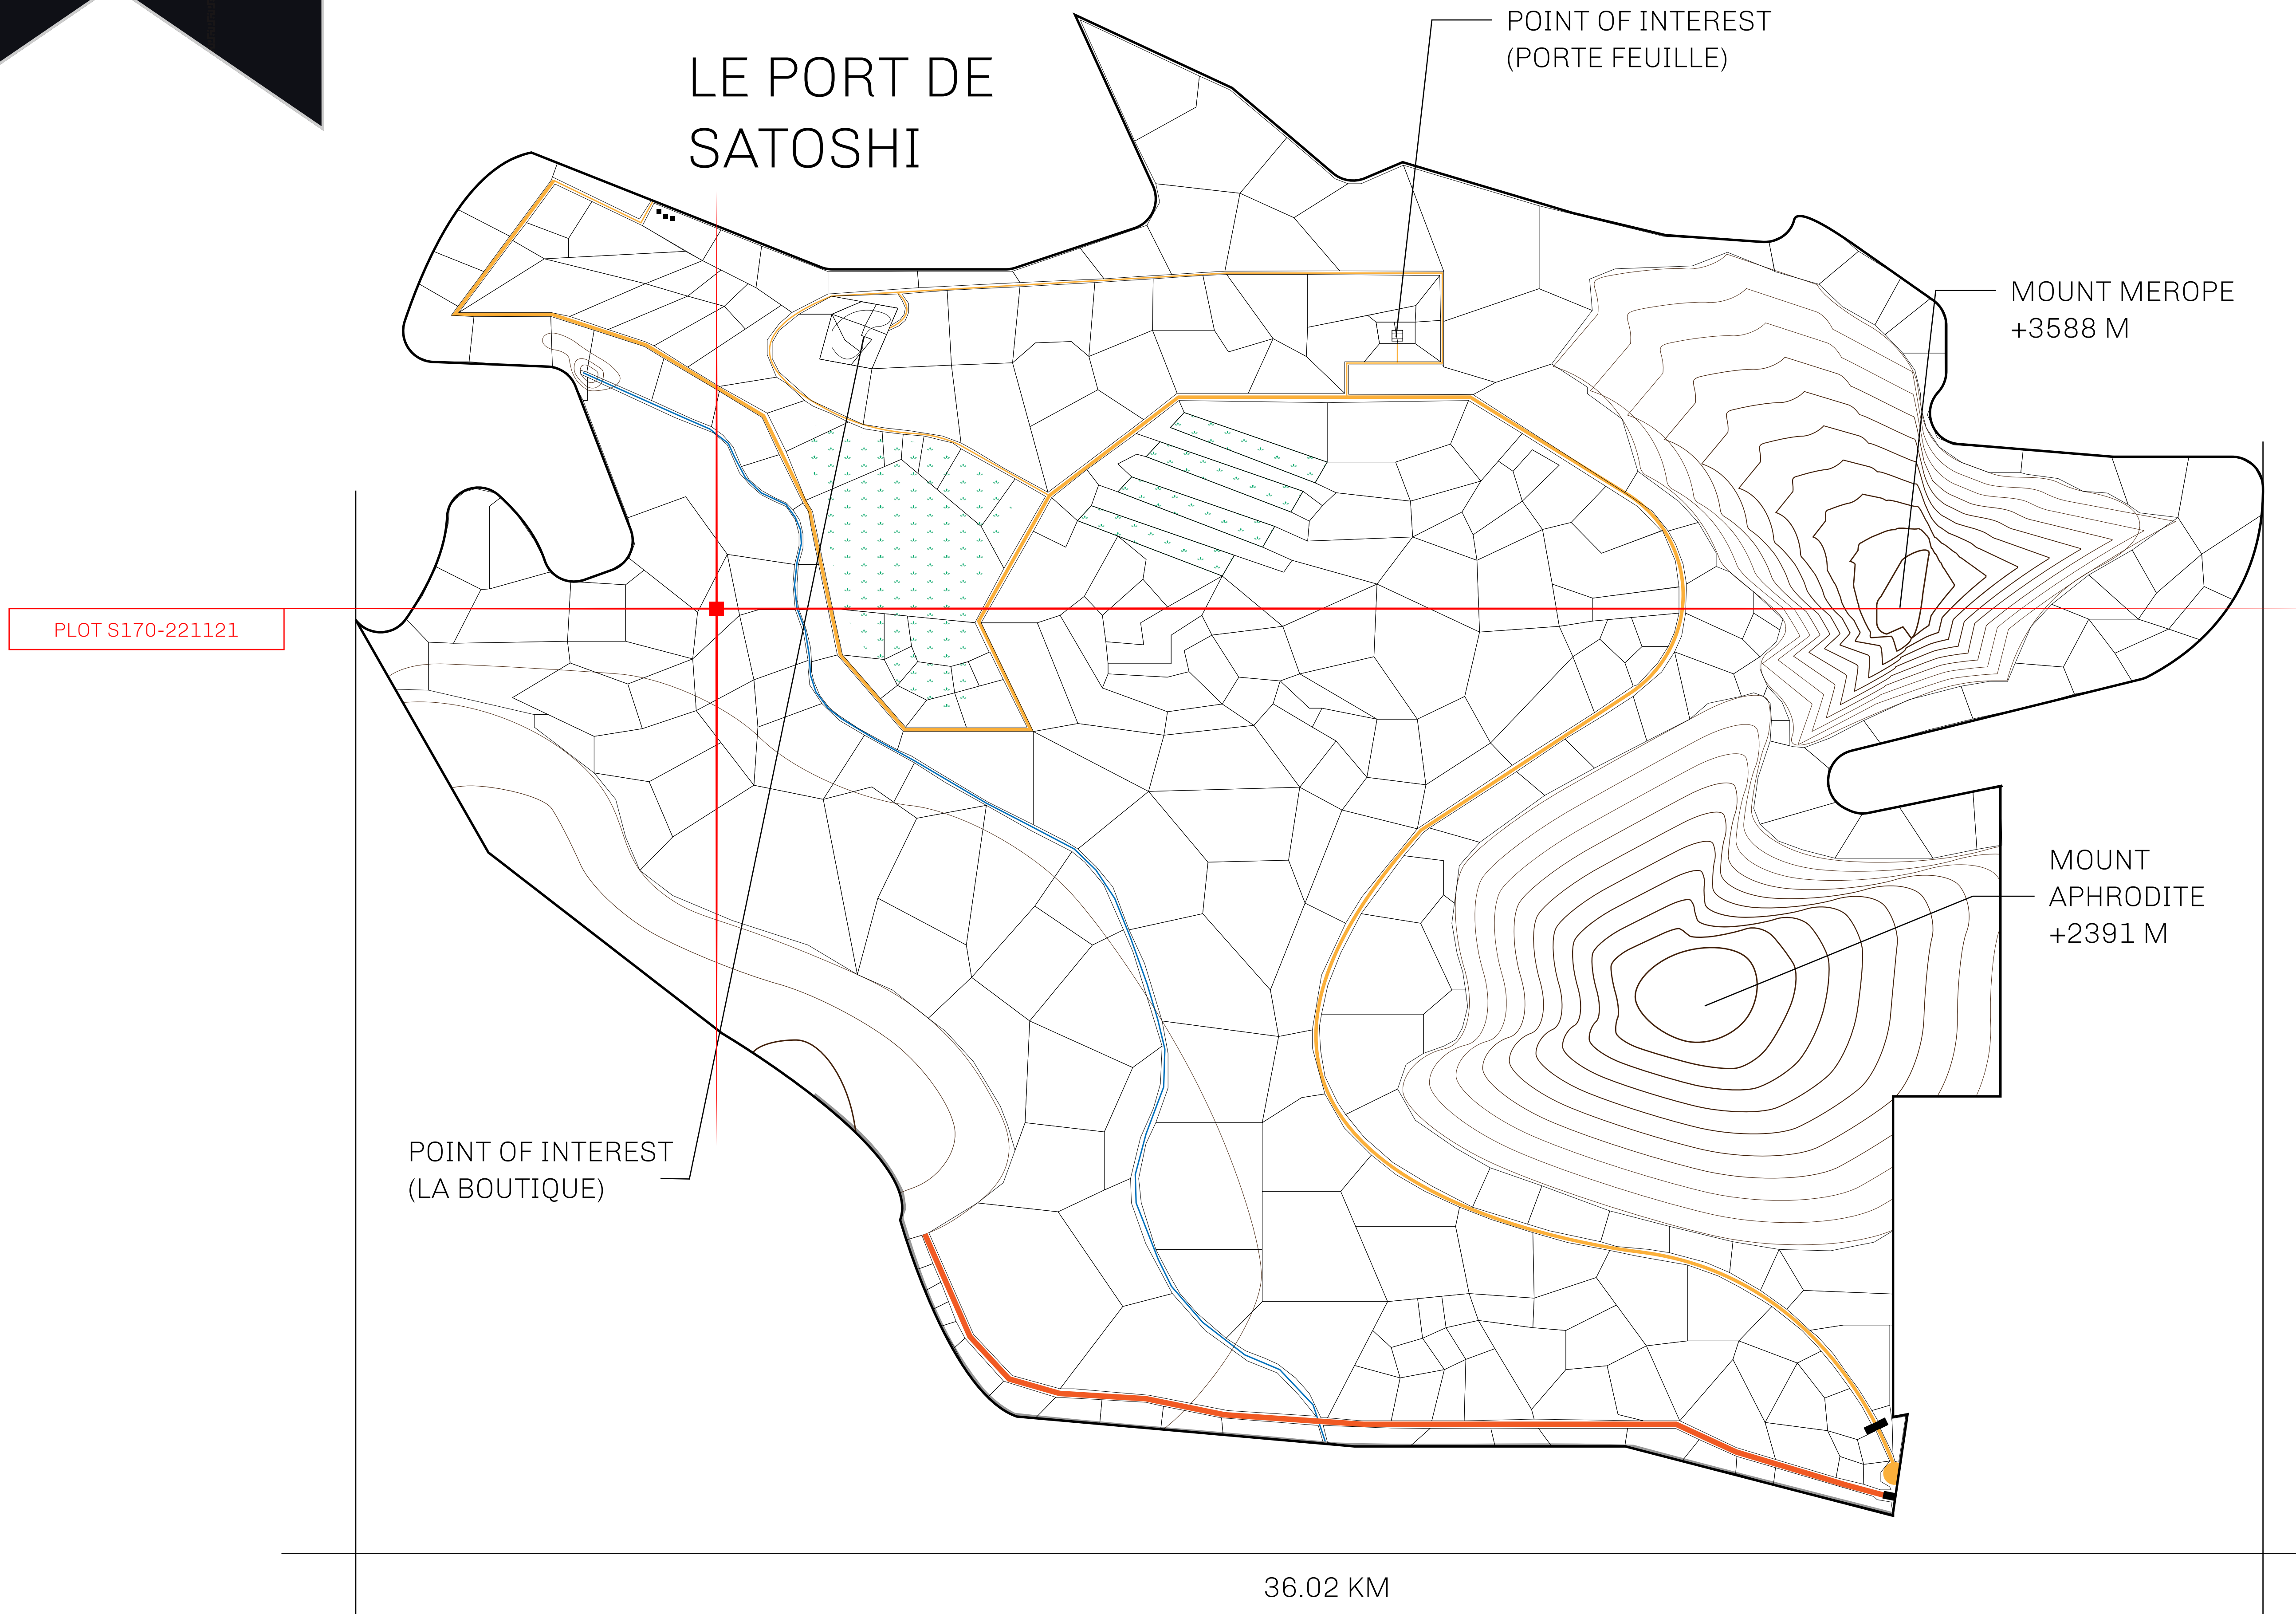

LOOT NFT WORLD

LES SULTANS

A place of stunning beauty, Le Royaume is known for its exquisite shopping, parks, and grand boulevards. Satoshi's Lounge (the area of La Boutique and Porte Feuille) offers limited-edition and unique items only available for sale in LTT. Land, all sorts of embellishments, and widgets are sold exclusively here. All items are offered first on auction for 24 hours (with a reserve price), and if the reserve is not met, they are listed in a buy-it-now format (reserve price, plus 10%).

GEOGRAPHY

COASTLINE	131 KM (81.40 MILES)
BORDERS	OCEAN, THE GREAT EMPIRE, X BY SL
HIGHEST POINT	MOUNT MEROPE +3588 M
LOWEST POINT	THE PORT OF SATOSHI 0 M
PLOTS	331
SCALE	1:50000

H.M. LNFT Land Registry

TITLE NUMBER

S170-221121

ADMINISTRATIVE AREA

ROYAUME DE SATOSHI

ISSUED **22 November 2021**

SCALE **1/50000**

OWNER ENTITLEMENT

**Type W-SL: Share of 1% of all LTT redeemed based on number of NFT Stories minted;
Mint 4 NFT Stories**