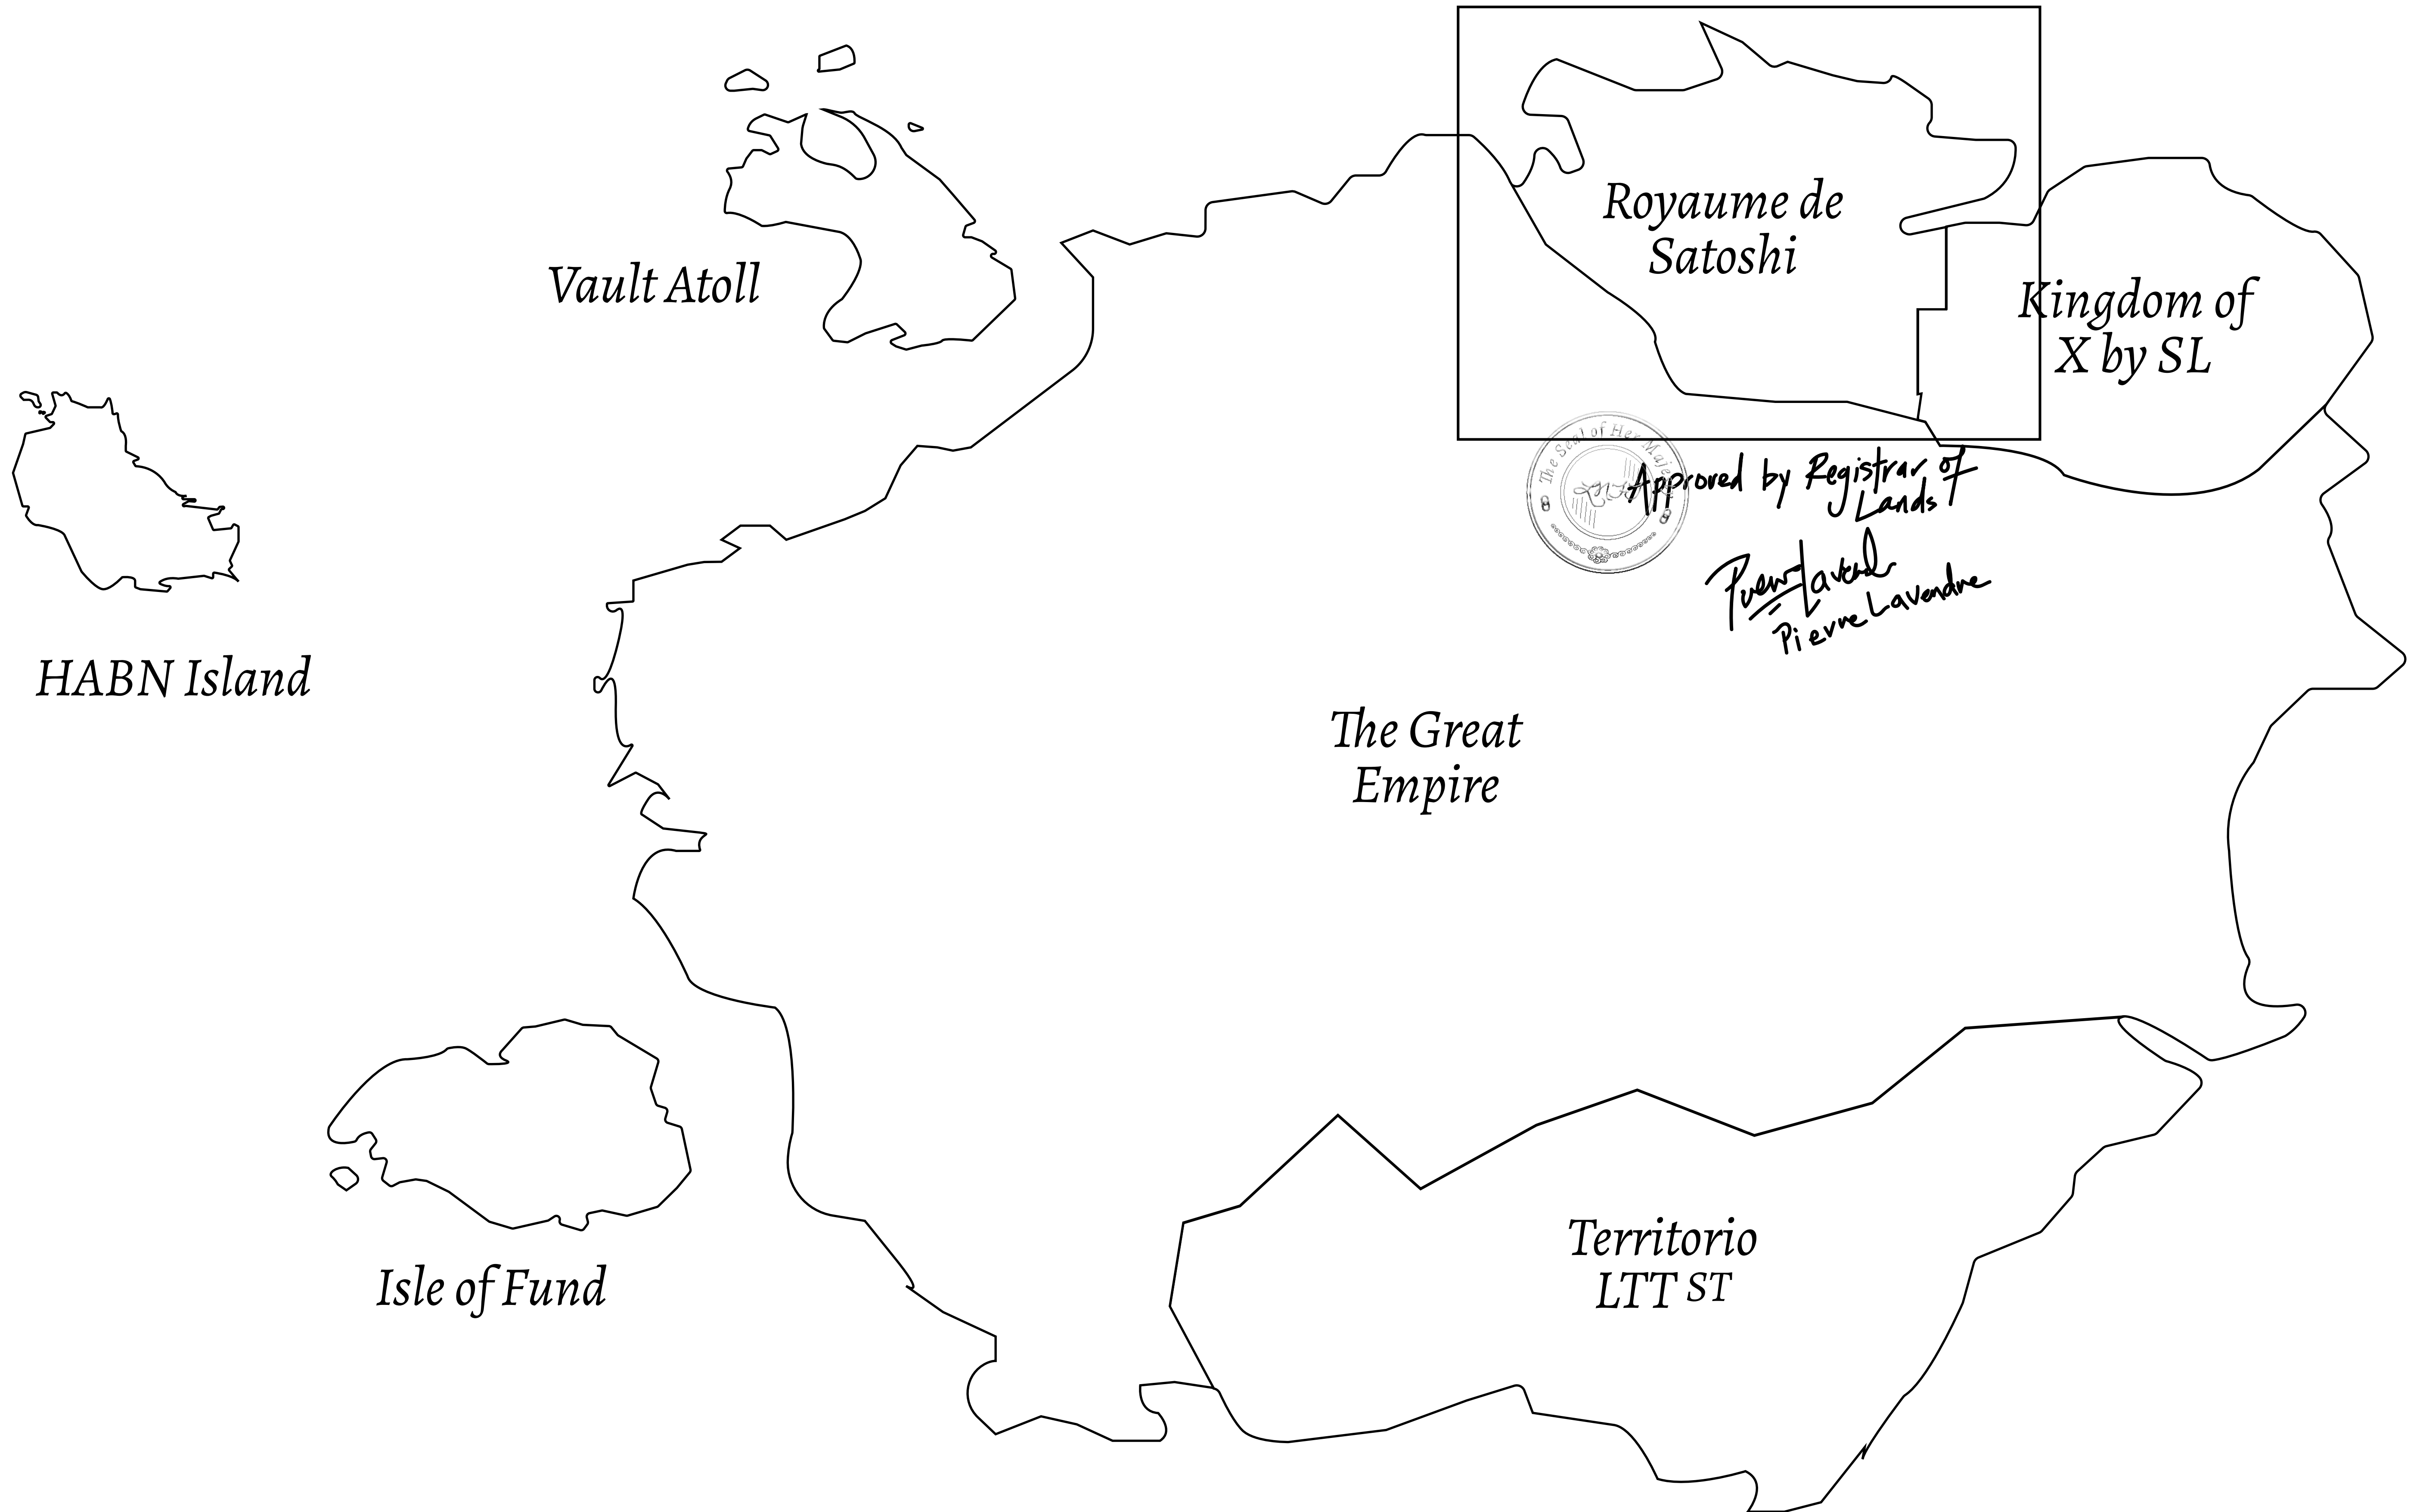

LOOT NFT WORLD