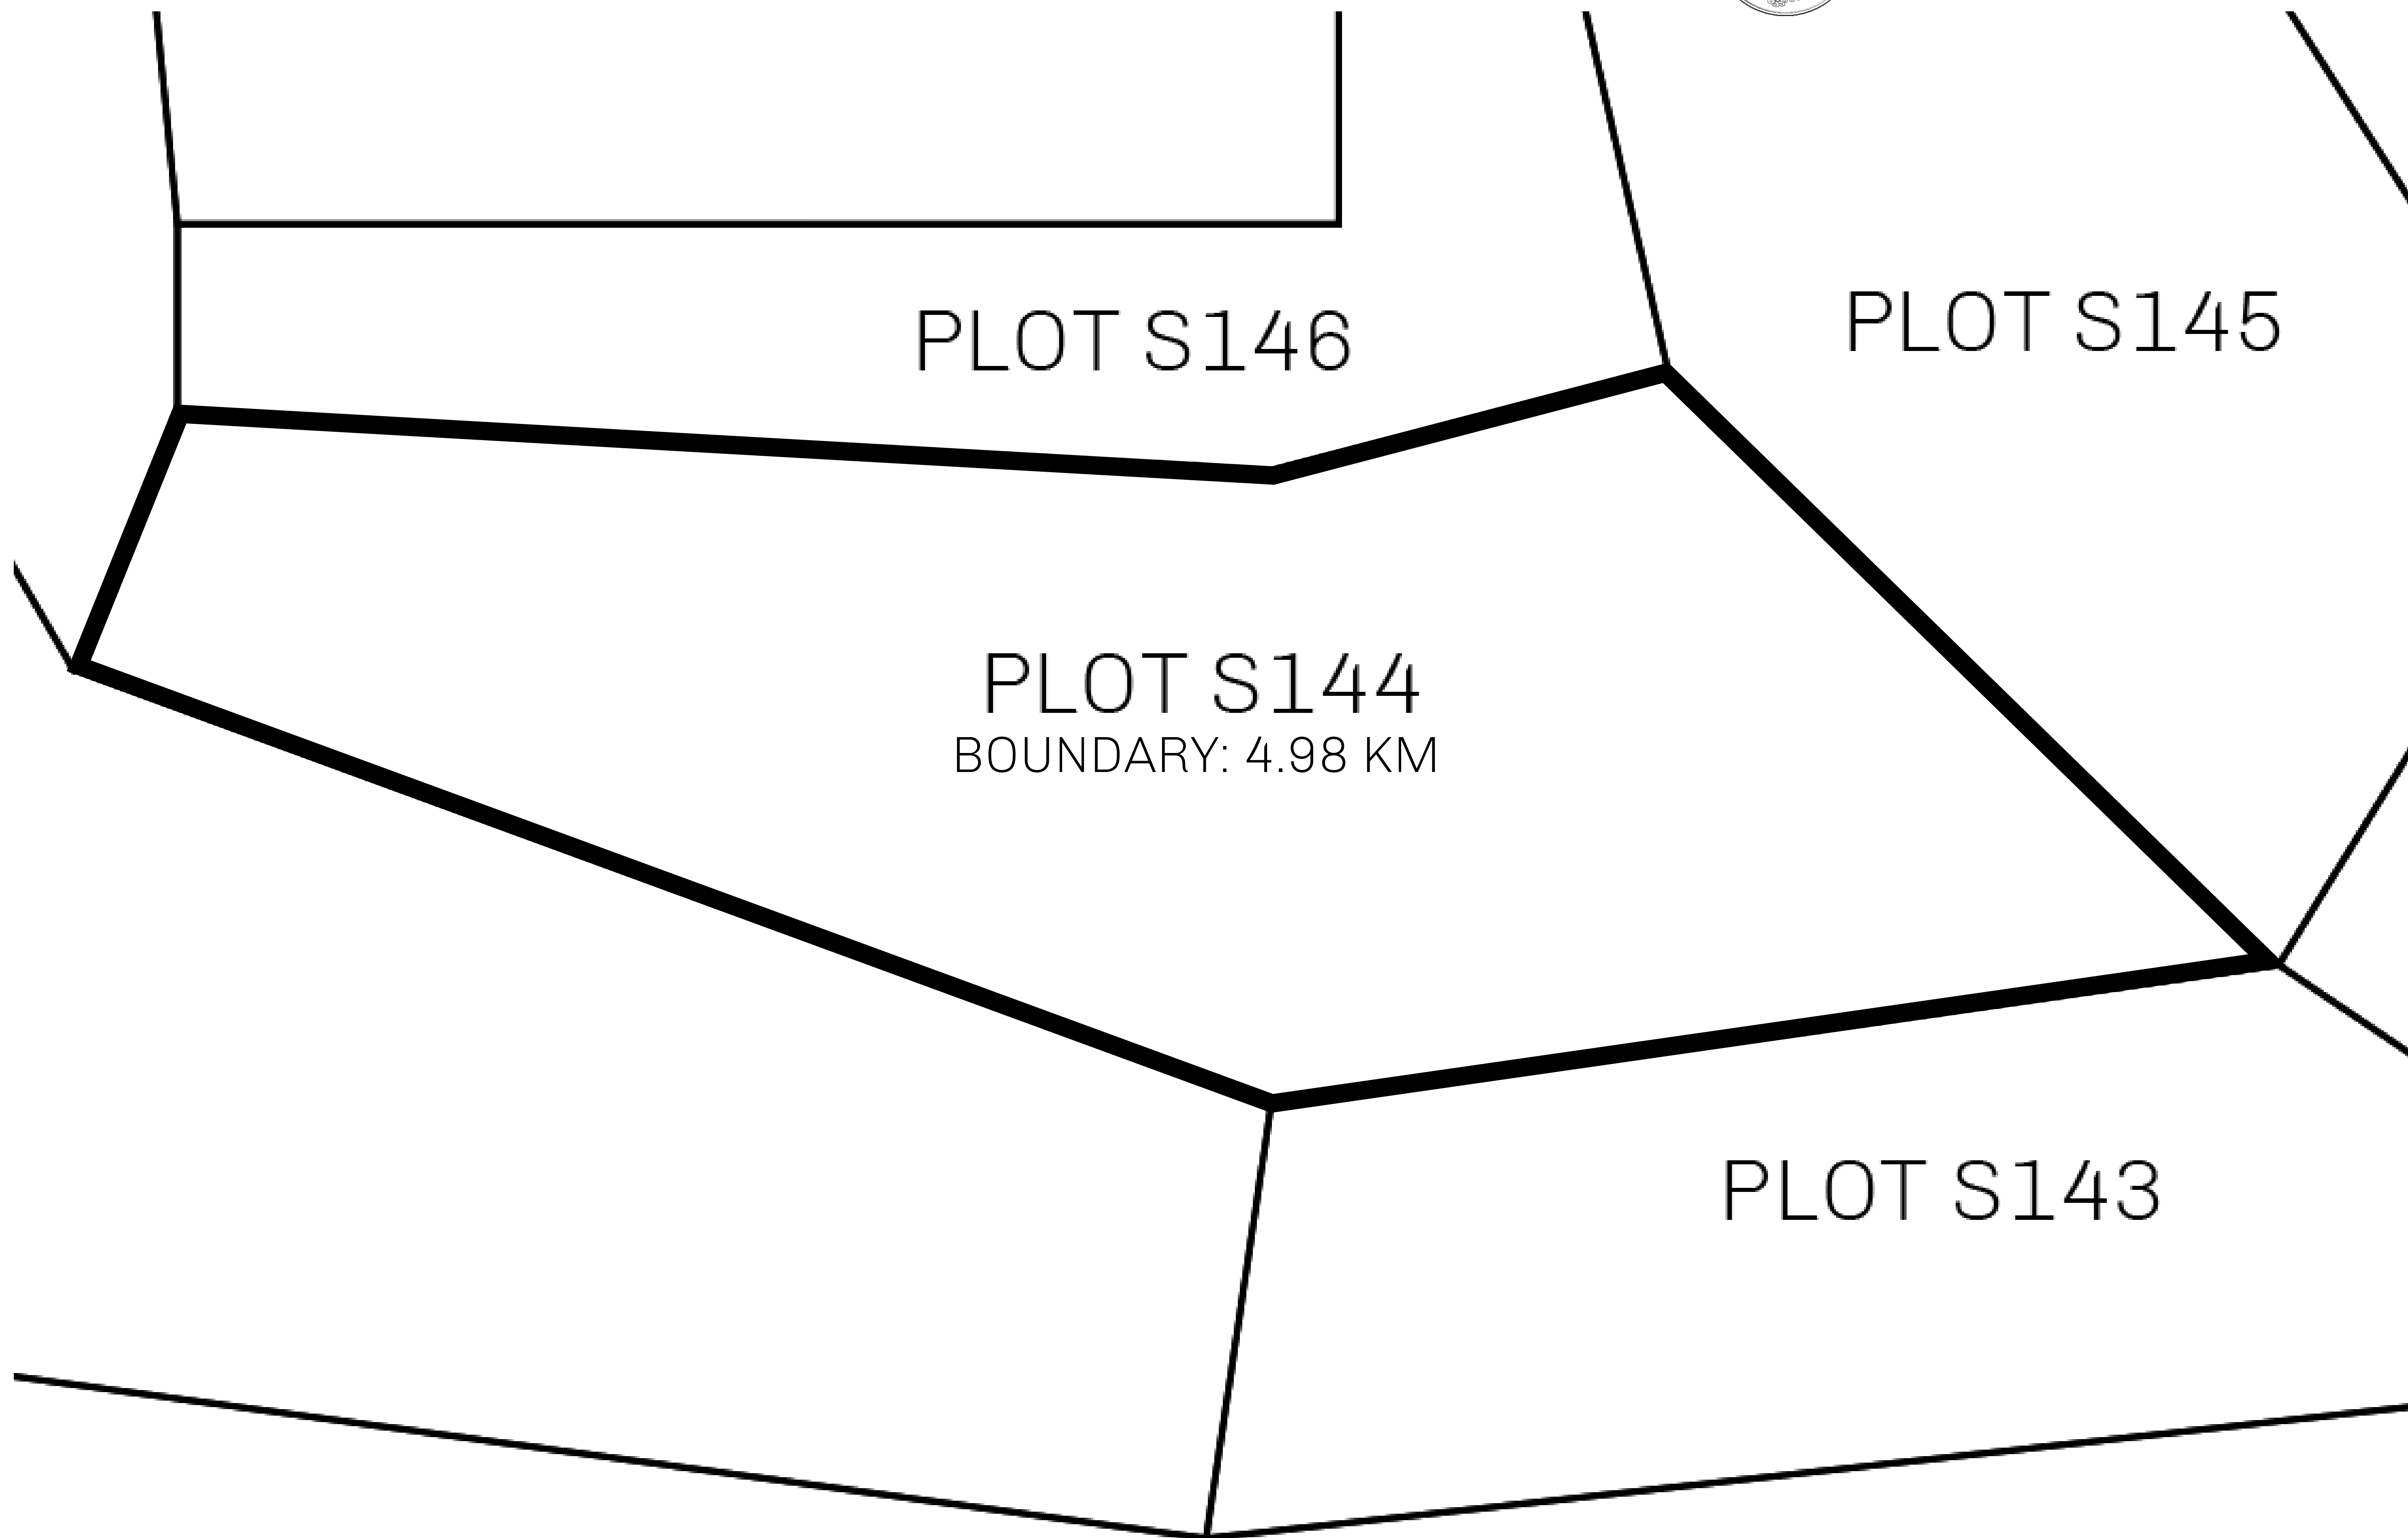

# LOOT NFT WORLD

**LES SULTANS**

A place of stunning beauty, Le Royaume is known for its exquisite shopping, parks, and grand boulevards. Satoshi's Lounge (the area of La Boutique and Porte Feuille) offers limited-edition and unique items only available for sale in LTT. Land, all sorts of embellishments, and widgets are sold exclusively here. All items are offered first on auction for 24 hours (with a reserve price), and if the reserve is not met, they are listed in a buy-it-now format (reserve price, plus 10%).

**GEOGRAPHY**

COASTLINE	131 KM (81.40 MILES)
BORDERS	OCEAN, THE GREAT EMPIRE, X BY SL
HIGHEST POINT	MOUNT MEROPE +3588 M
LOWEST POINT	THE PORT OF SATOSHI 0 M
PLOTS	331
SCALE	1:50000

<b>H.M. LNFT Land Registry</b>		TITLE NUMBER	
		<b>S144-221121</b>	
ADMINISTRATIVE AREA	<b>ROYAUME DE SATOSHI</b>	ISSUED <b>22 November 2021</b> <i>bi.</i>	SCALE <b>1/50000</b>
OWNER ENTITLEMENT	<b>Type W-SL: Share of 1% of all LTT redeemed based on number of NFT Stories minted; Mint 4 NFT Stories</b>		

OFFICIAL PERSPECTIVE SHEET FOR FILING  
Indicate vantage point for each drawing. Copy and  
mark each sheet required prior to filing.

Guide - Vantage point should be  
indicated as shown in the diagram: