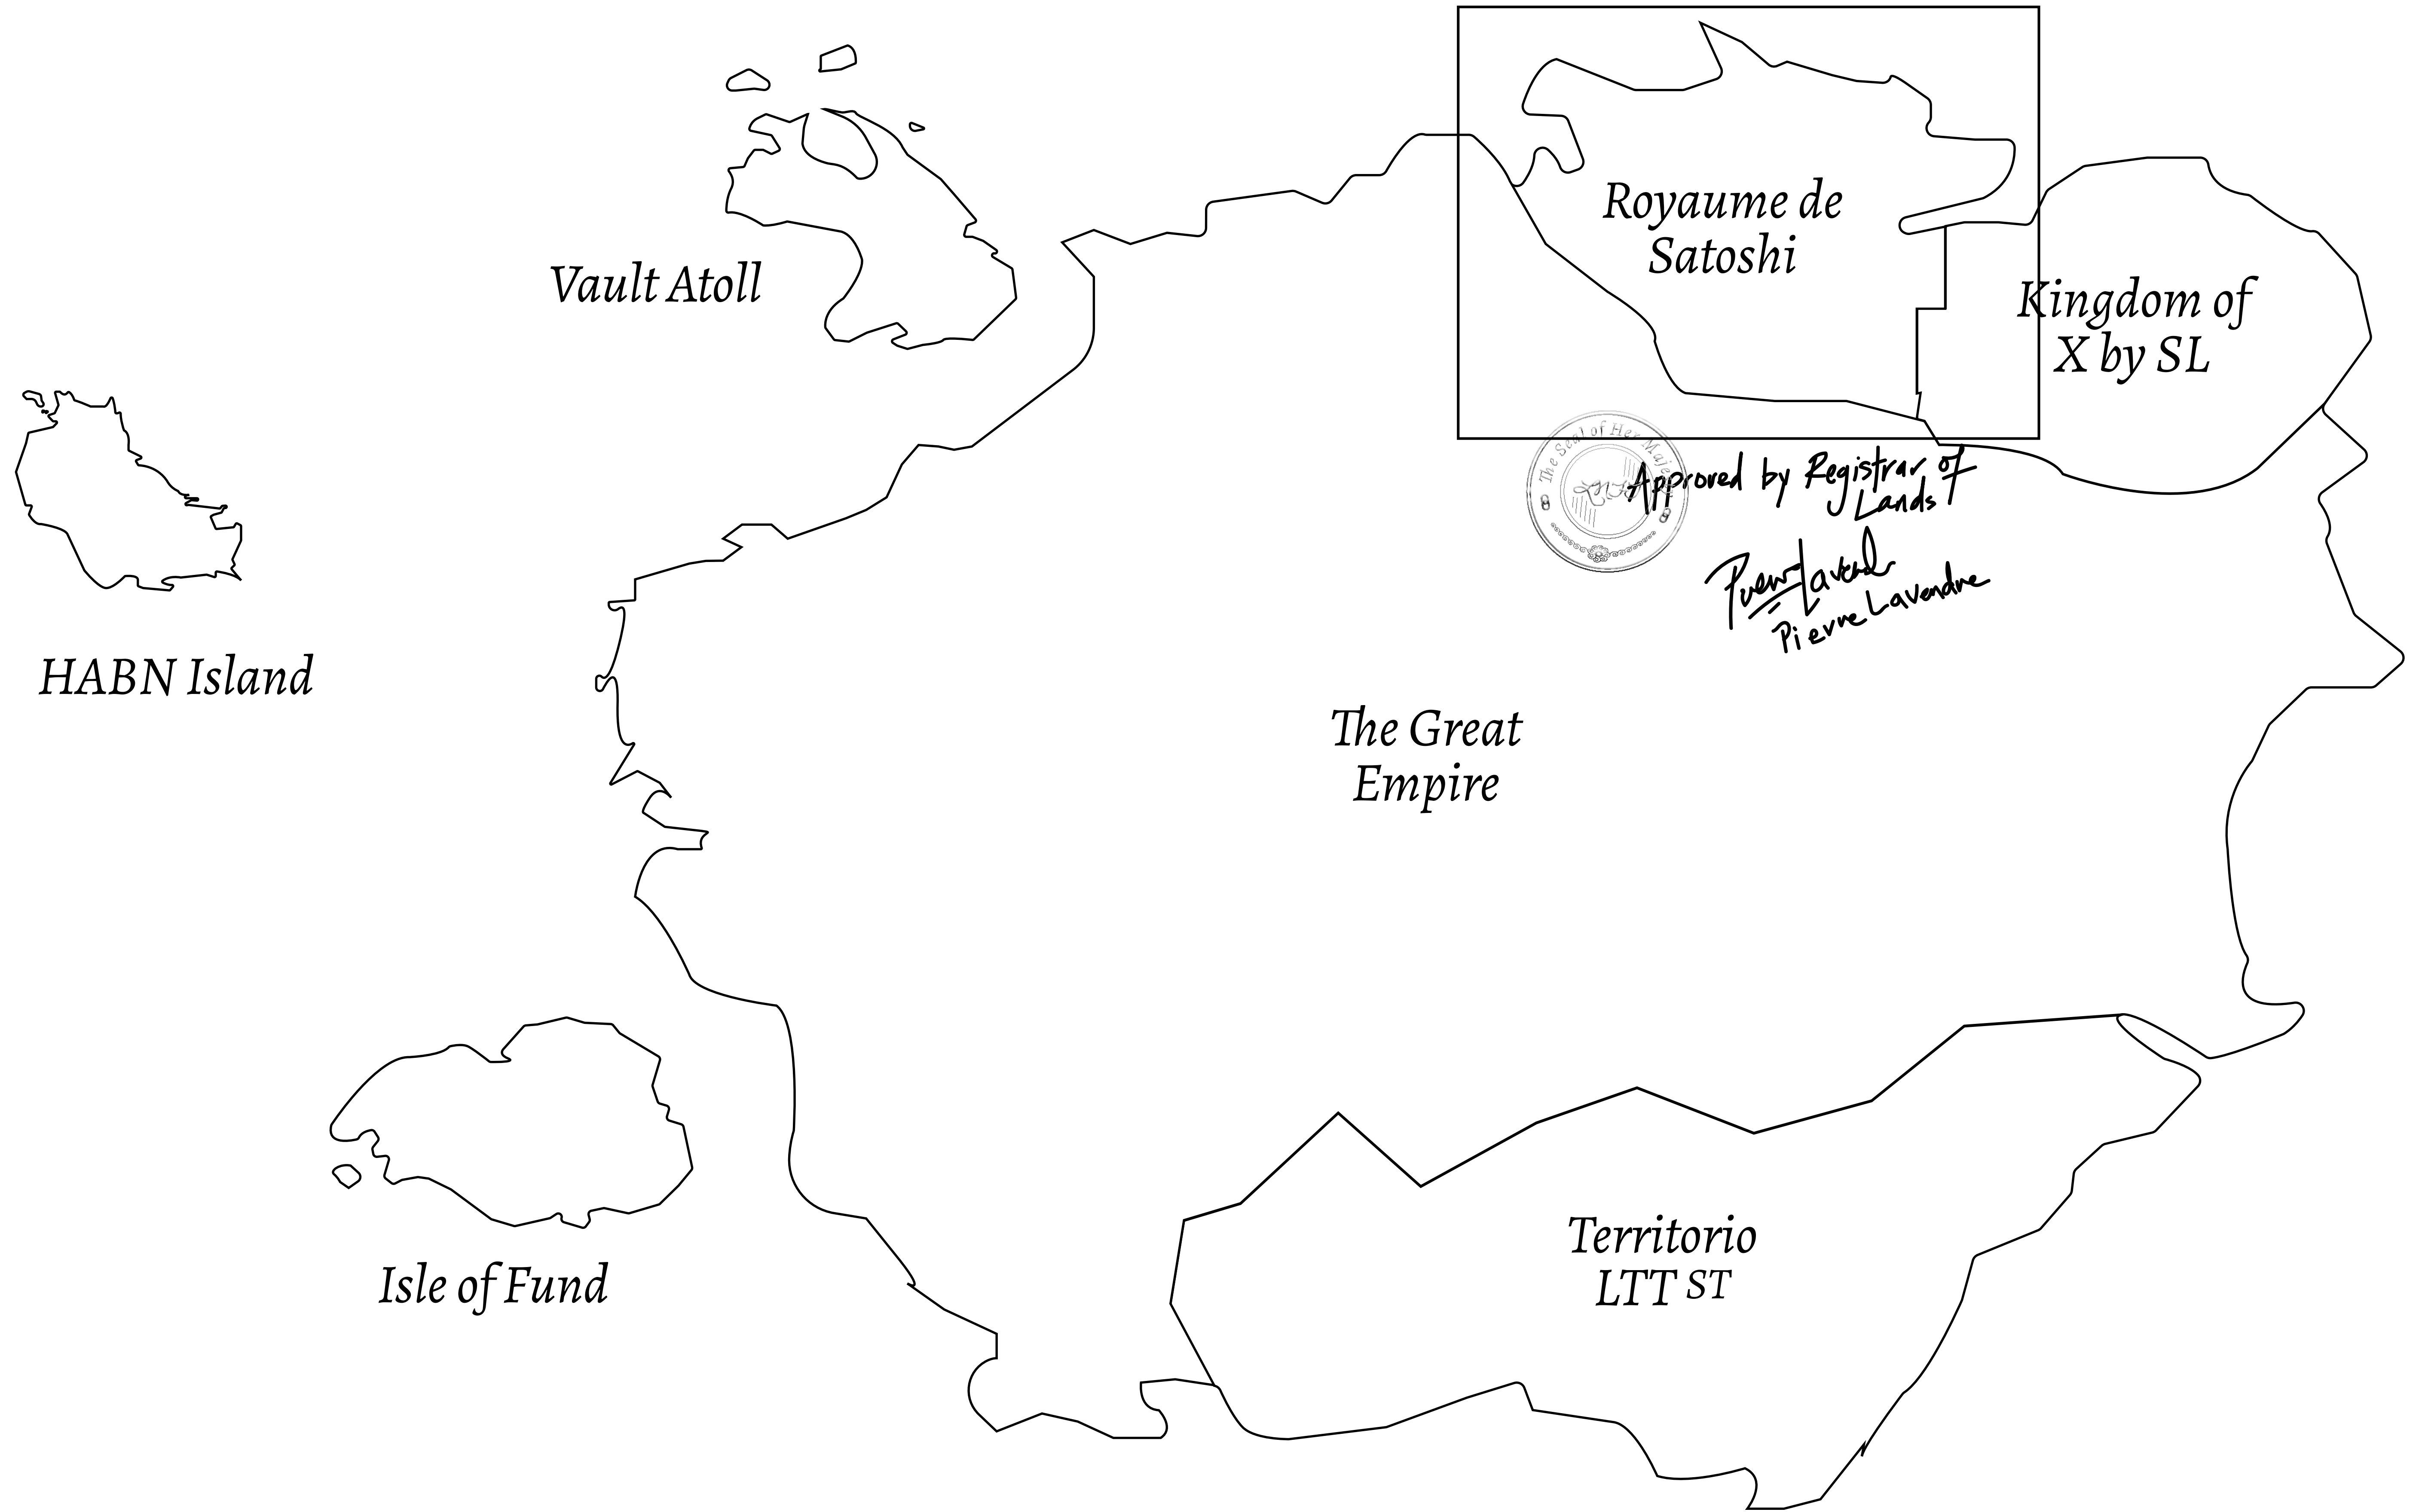

# LOOT NFT WORLD

**LES SULTANS**

A place of stunning beauty, Le Royaume is known for its exquisite shopping, parks, and grand boulevards. Satoshi's Lounge (the area of La Boutique and Porte Feuille) offers limited-edition and unique items only available for sale in LTT. Land, all sorts of embellishments, and widgets are sold exclusively here. All items are offered first on auction for 24 hours (with a reserve price), and if the reserve is not met, they are listed in a buy-it-now format (reserve price, plus 10%).

**GEOGRAPHY**

COASTLINE	131 KM (81.40 MILES)
BORDERS	OCEAN, THE GREAT EMPIRE, X BY SL
HIGHEST POINT	MOUNT MEROPE +3588 M
LOWEST POINT	THE PORT OF SATOSHI 0 M
PLOTS	331
SCALE	1:50000

<b>H.M. LNFT Land Registry</b>		TITLE NUMBER	
		<b>S144-221121</b>	
ADMINISTRATIVE AREA	<b>ROYAUME DE SATOSHI</b>	ISSUED <b>22 November 2021</b> <i>bi.</i>	SCALE <b>1/50000</b>
OWNER ENTITLEMENT	<b>Type W-SL: Share of 1% of all LTT redeemed based on number of NFT Stories minted; Mint 4 NFT Stories</b>		