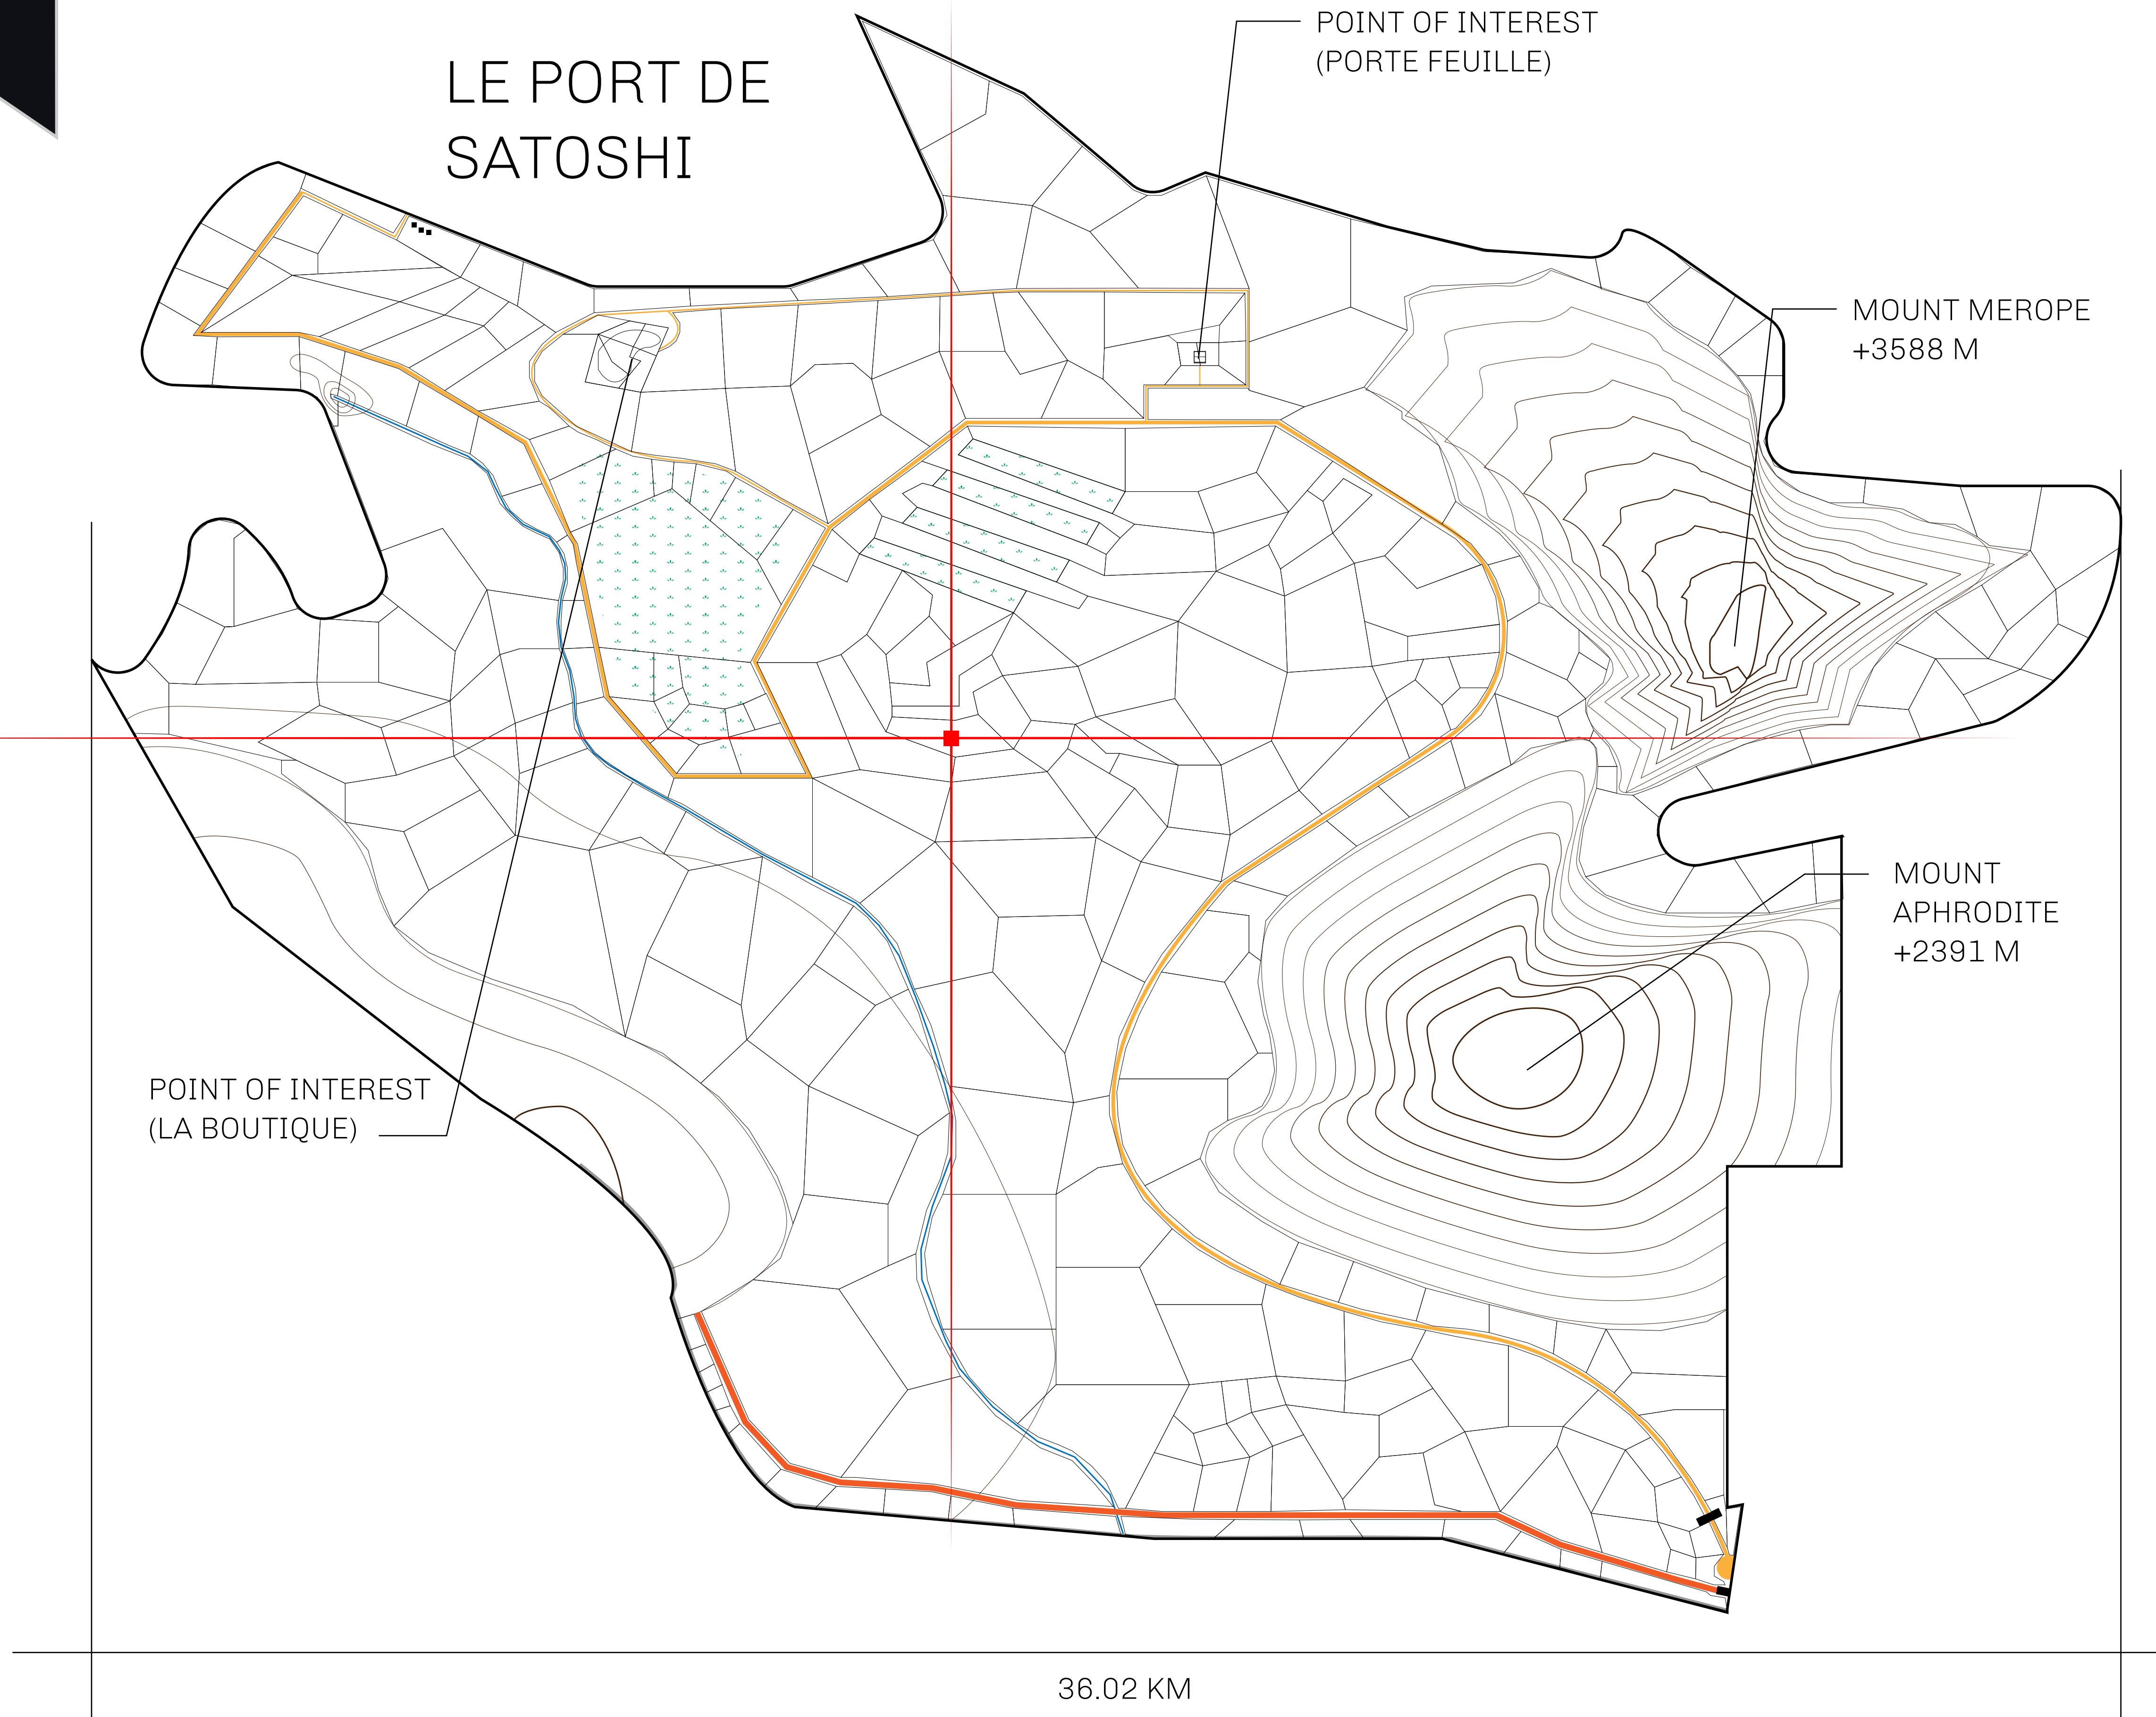

# LOOT NFT WORLD

**LES SULTANS**

A place of stunning beauty, Le Royaume is known for its exquisite shopping, parks, and grand boulevards. Satoshi's Lounge (the area of La Boutique and Porte Feuille) offers limited-edition and unique items only available for sale in LTT. Land, all sorts of embellishments, and widgets are sold exclusively here. All items are offered first on auction for 24 hours (with a reserve price), and if the reserve is not met, they are listed in a buy-it-now format (reserve price, plus 10%).

**GEOGRAPHY**

COASTLINE	131 KM (81.40 MILES)
BORDERS	OCEAN, THE GREAT EMPIRE, X BY SL
HIGHEST POINT	MOUNT MEROPE +3588 M
LOWEST POINT	THE PORT OF SATOSHI 0 M
PLOTS	331
SCALE	1:50000

<b>H.M. LNFT Land Registry</b>		TITLE NUMBER	
		<b>S144-221121</b>	
ADMINISTRATIVE AREA	<b>ROYAUME DE SATOSHI</b>	ISSUED <b>22 November 2021</b> <i>bi.</i>	SCALE <b>1/50000</b>
OWNER ENTITLEMENT	<b>Type W-SL: Share of 1% of all LTT redeemed based on number of NFT Stories minted; Mint 4 NFT Stories</b>		

OFFICIAL PERSPECTIVE SHEET FOR FILING  
Indicate vantage point for each drawing. Copy and  
mark each sheet required prior to filing.

Guide - Vantage point should be  
indicated as shown in the diagram: