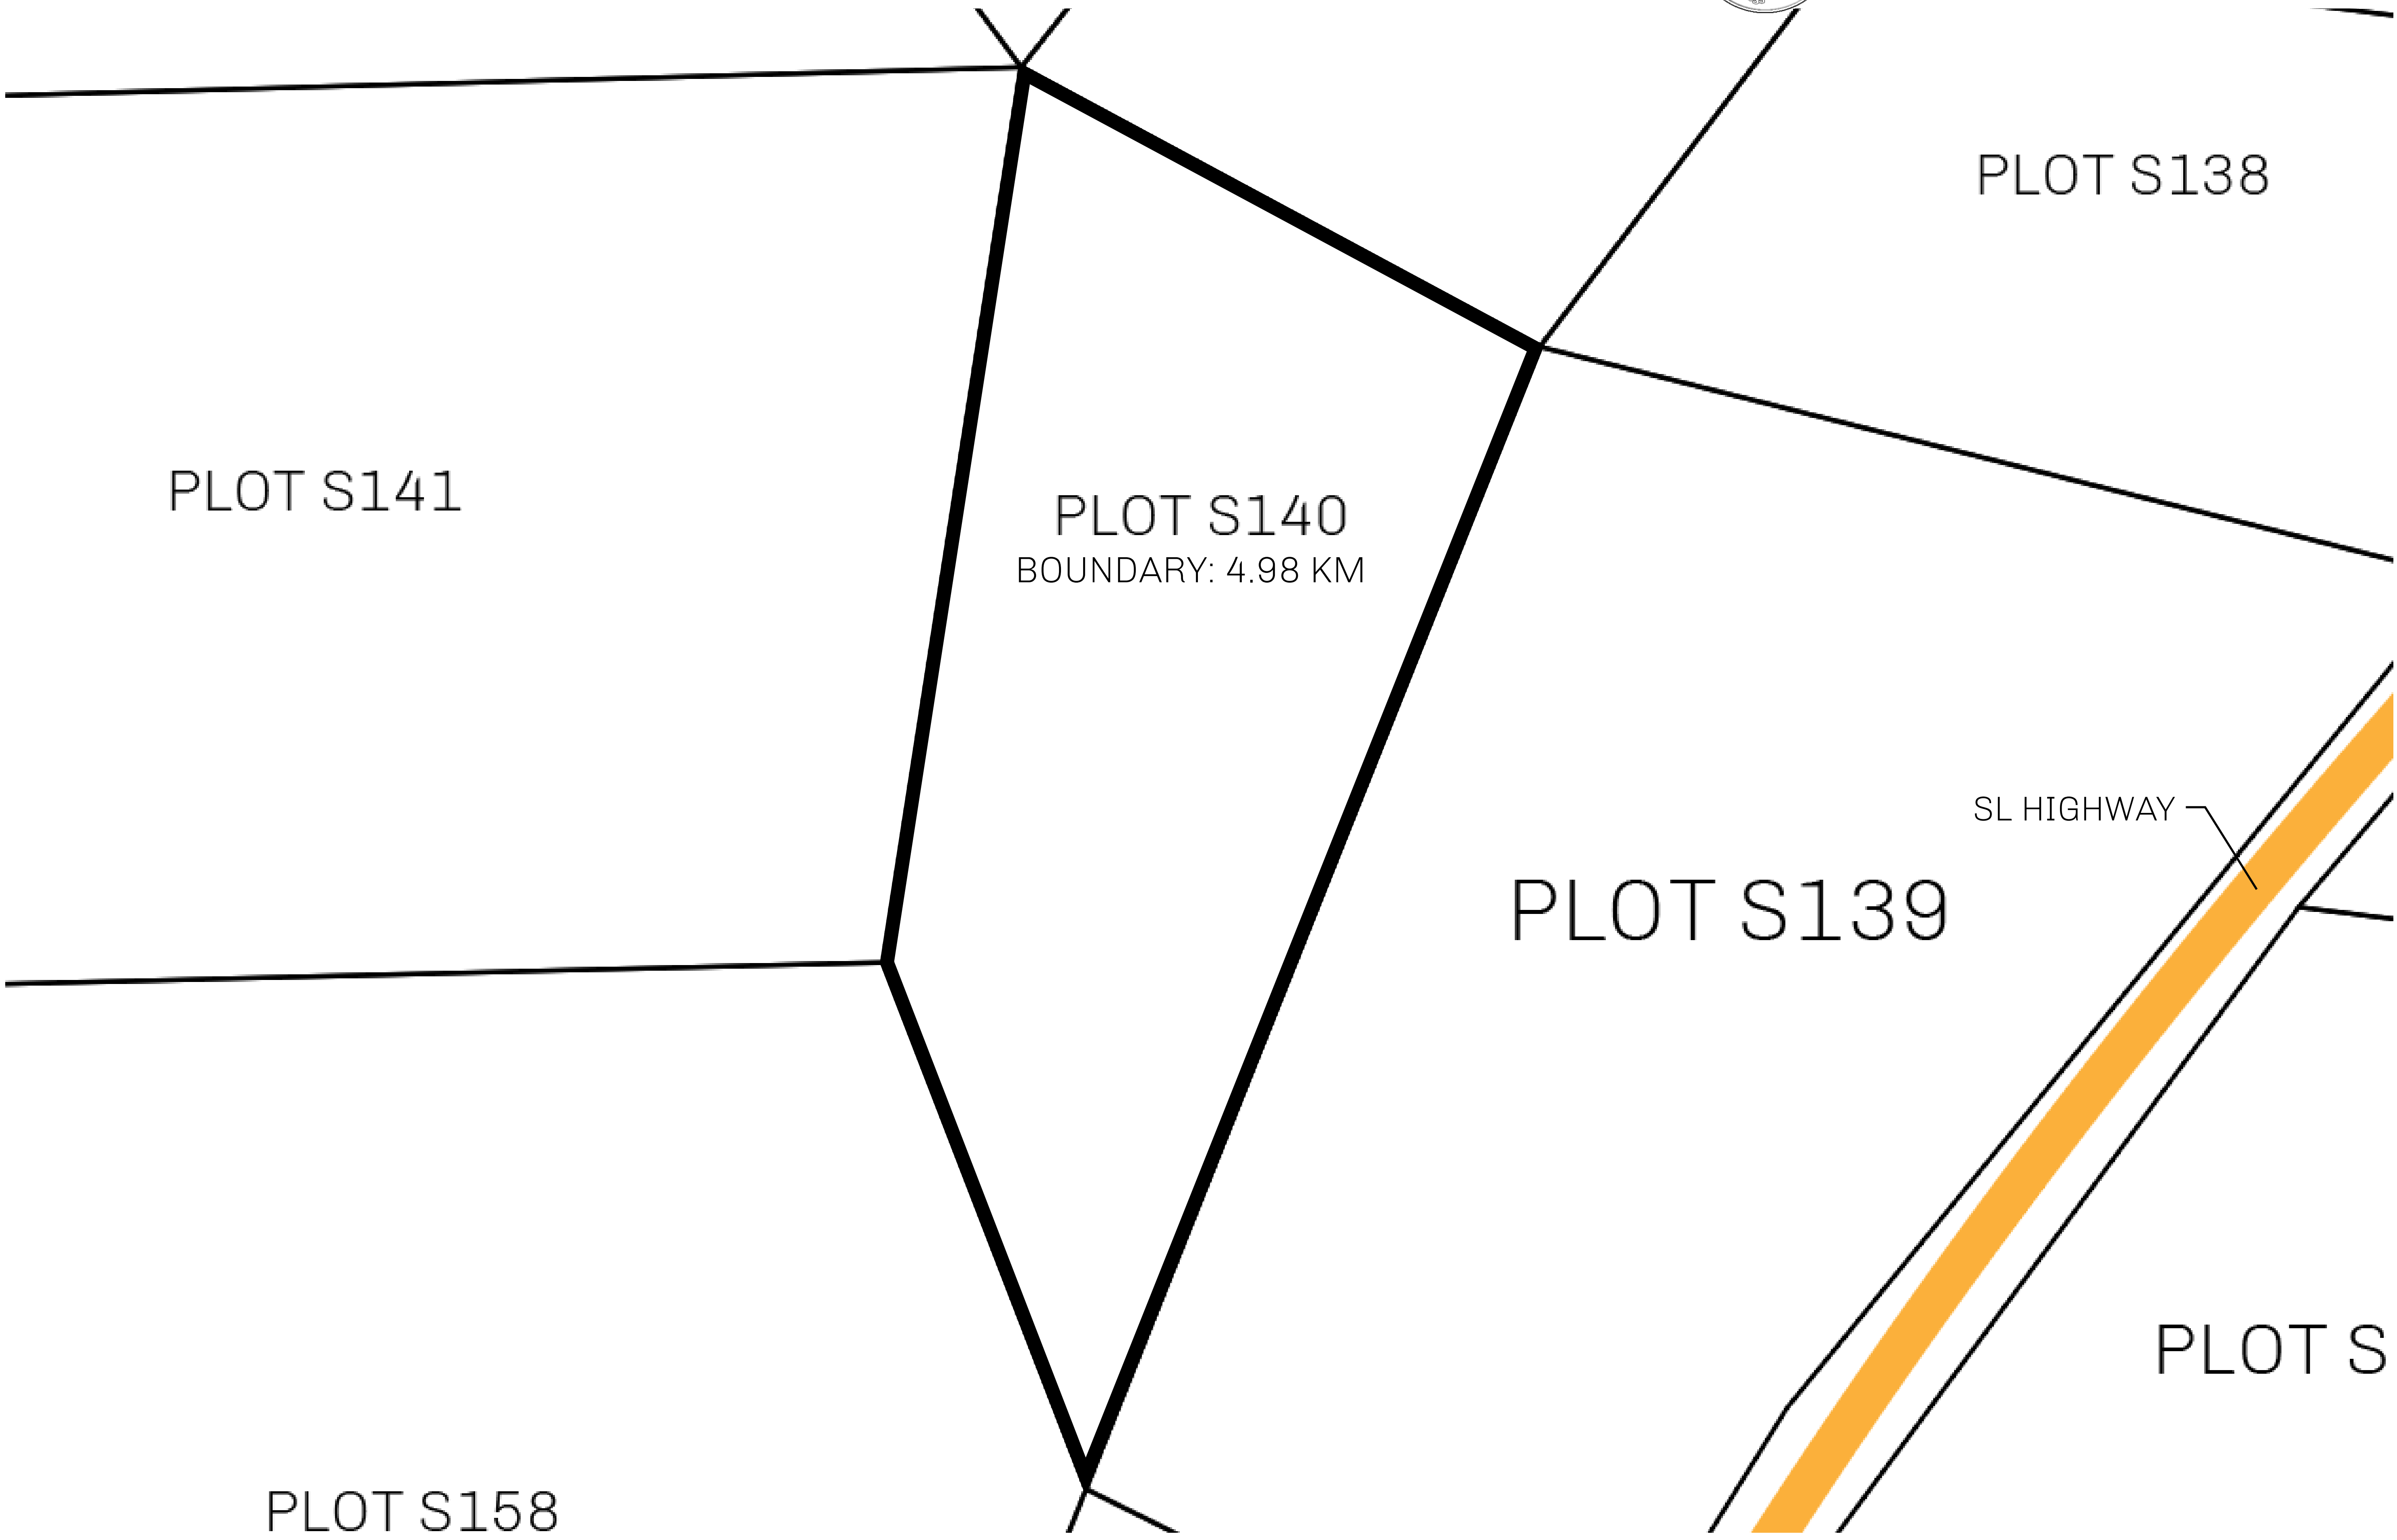

LOOT NFT WORLD

LES SULTANS

A place of stunning beauty, Le Royaume is known for its exquisite shopping, parks, and grand boulevards. Satoshi's Lounge (the area of La Boutique and Porte Feuille) offers limited-edition and unique items only available for sale in LTT. Land, all sorts of embellishments, and widgets are sold exclusively here. All items are offered first on auction for 24 hours (with a reserve price), and if the reserve is not met, they are listed in a buy-it-now format (reserve price, plus 10%).

GEOGRAPHY

COASTLINE	131 KM (81.40 MILES)
BORDERS	OCEAN, THE GREAT EMPIRE, X BY SL
HIGHEST POINT	MOUNT MEROPE +3588 M
LOWEST POINT	THE PORT OF SATOSHI 0 M
PLOTS	331
SCALE	1:50000

H.M. LNFT Land Registry		TITLE NUMBER	
		S140-221121	
ADMINISTRATIVE AREA	ROYAUME DE SATOSHI	ISSUED 22 November 2021 <i>bl.</i>	SCALE 1/50000
OWNER ENTITLEMENT	Type W-SL: Share of 1% of all LTT redeemed based on number of NFT Stories minted; Mint 4 NFT Stories		

OFFICIAL PERSPECTIVE SHEET FOR FILING
Indicate vantage point for each drawing. Copy and
mark each sheet required prior to filing.

Guide - Vantage point should be
indicated as shown in the diagram: