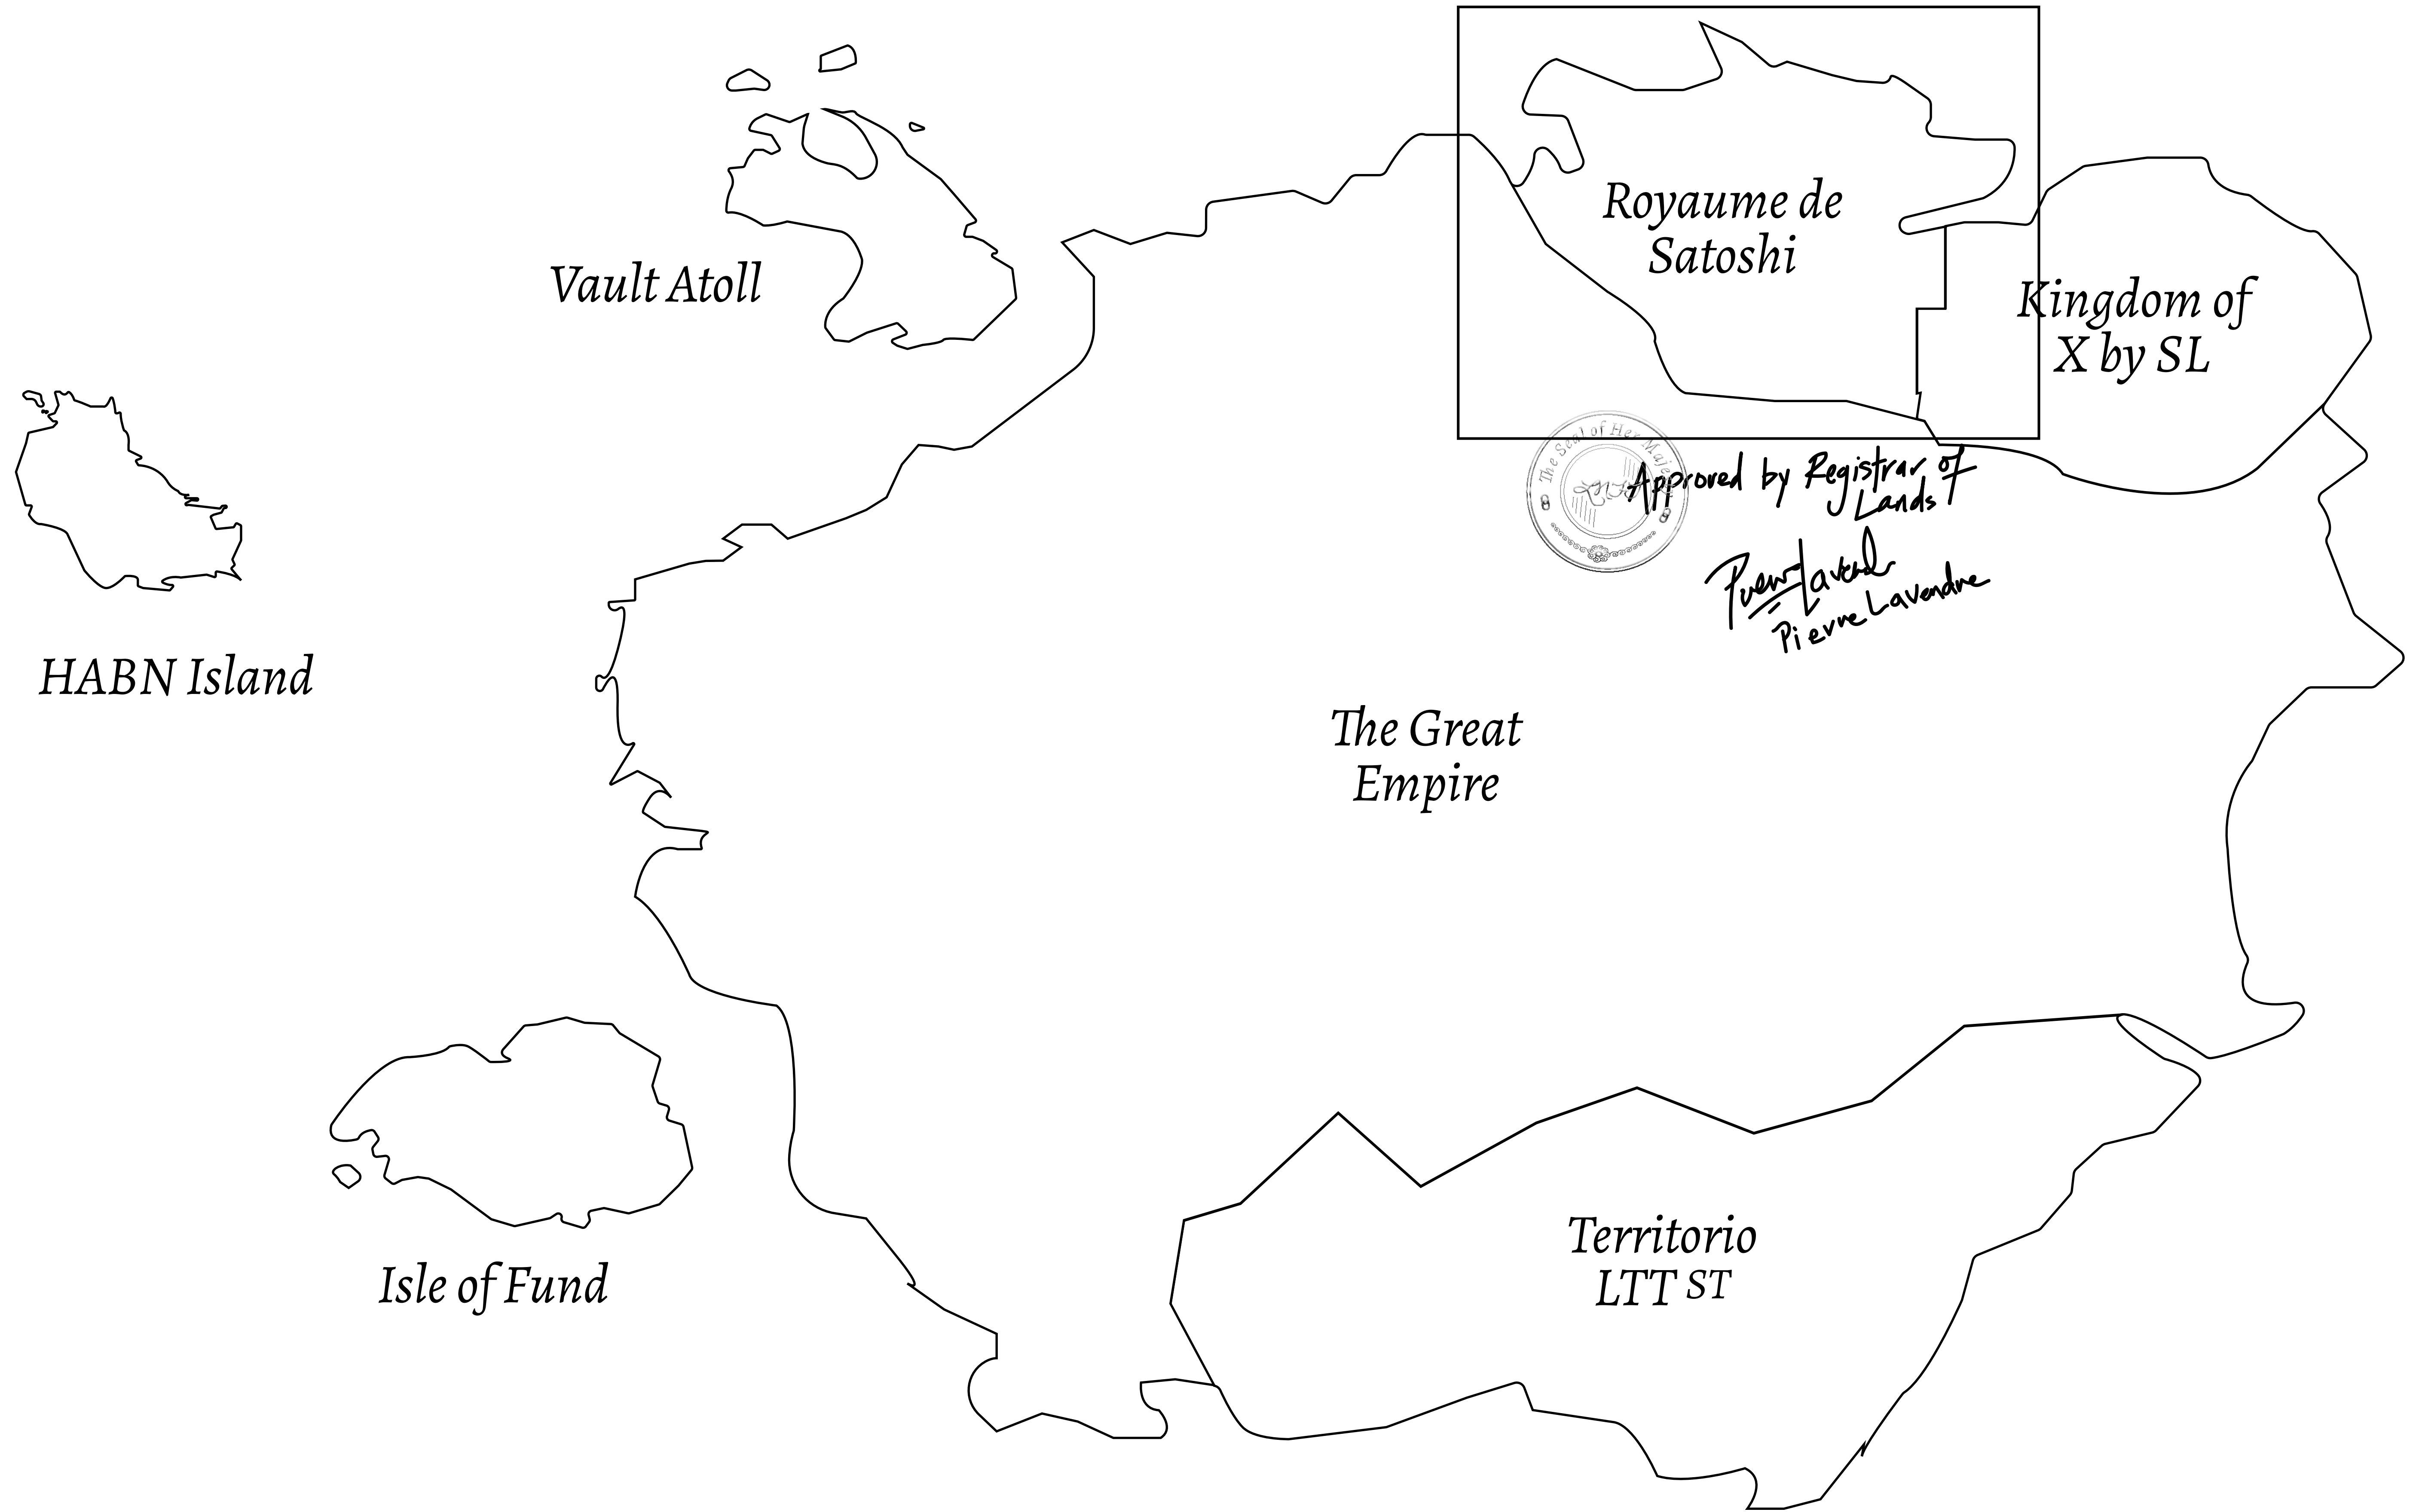

LOOT NFT WORLD