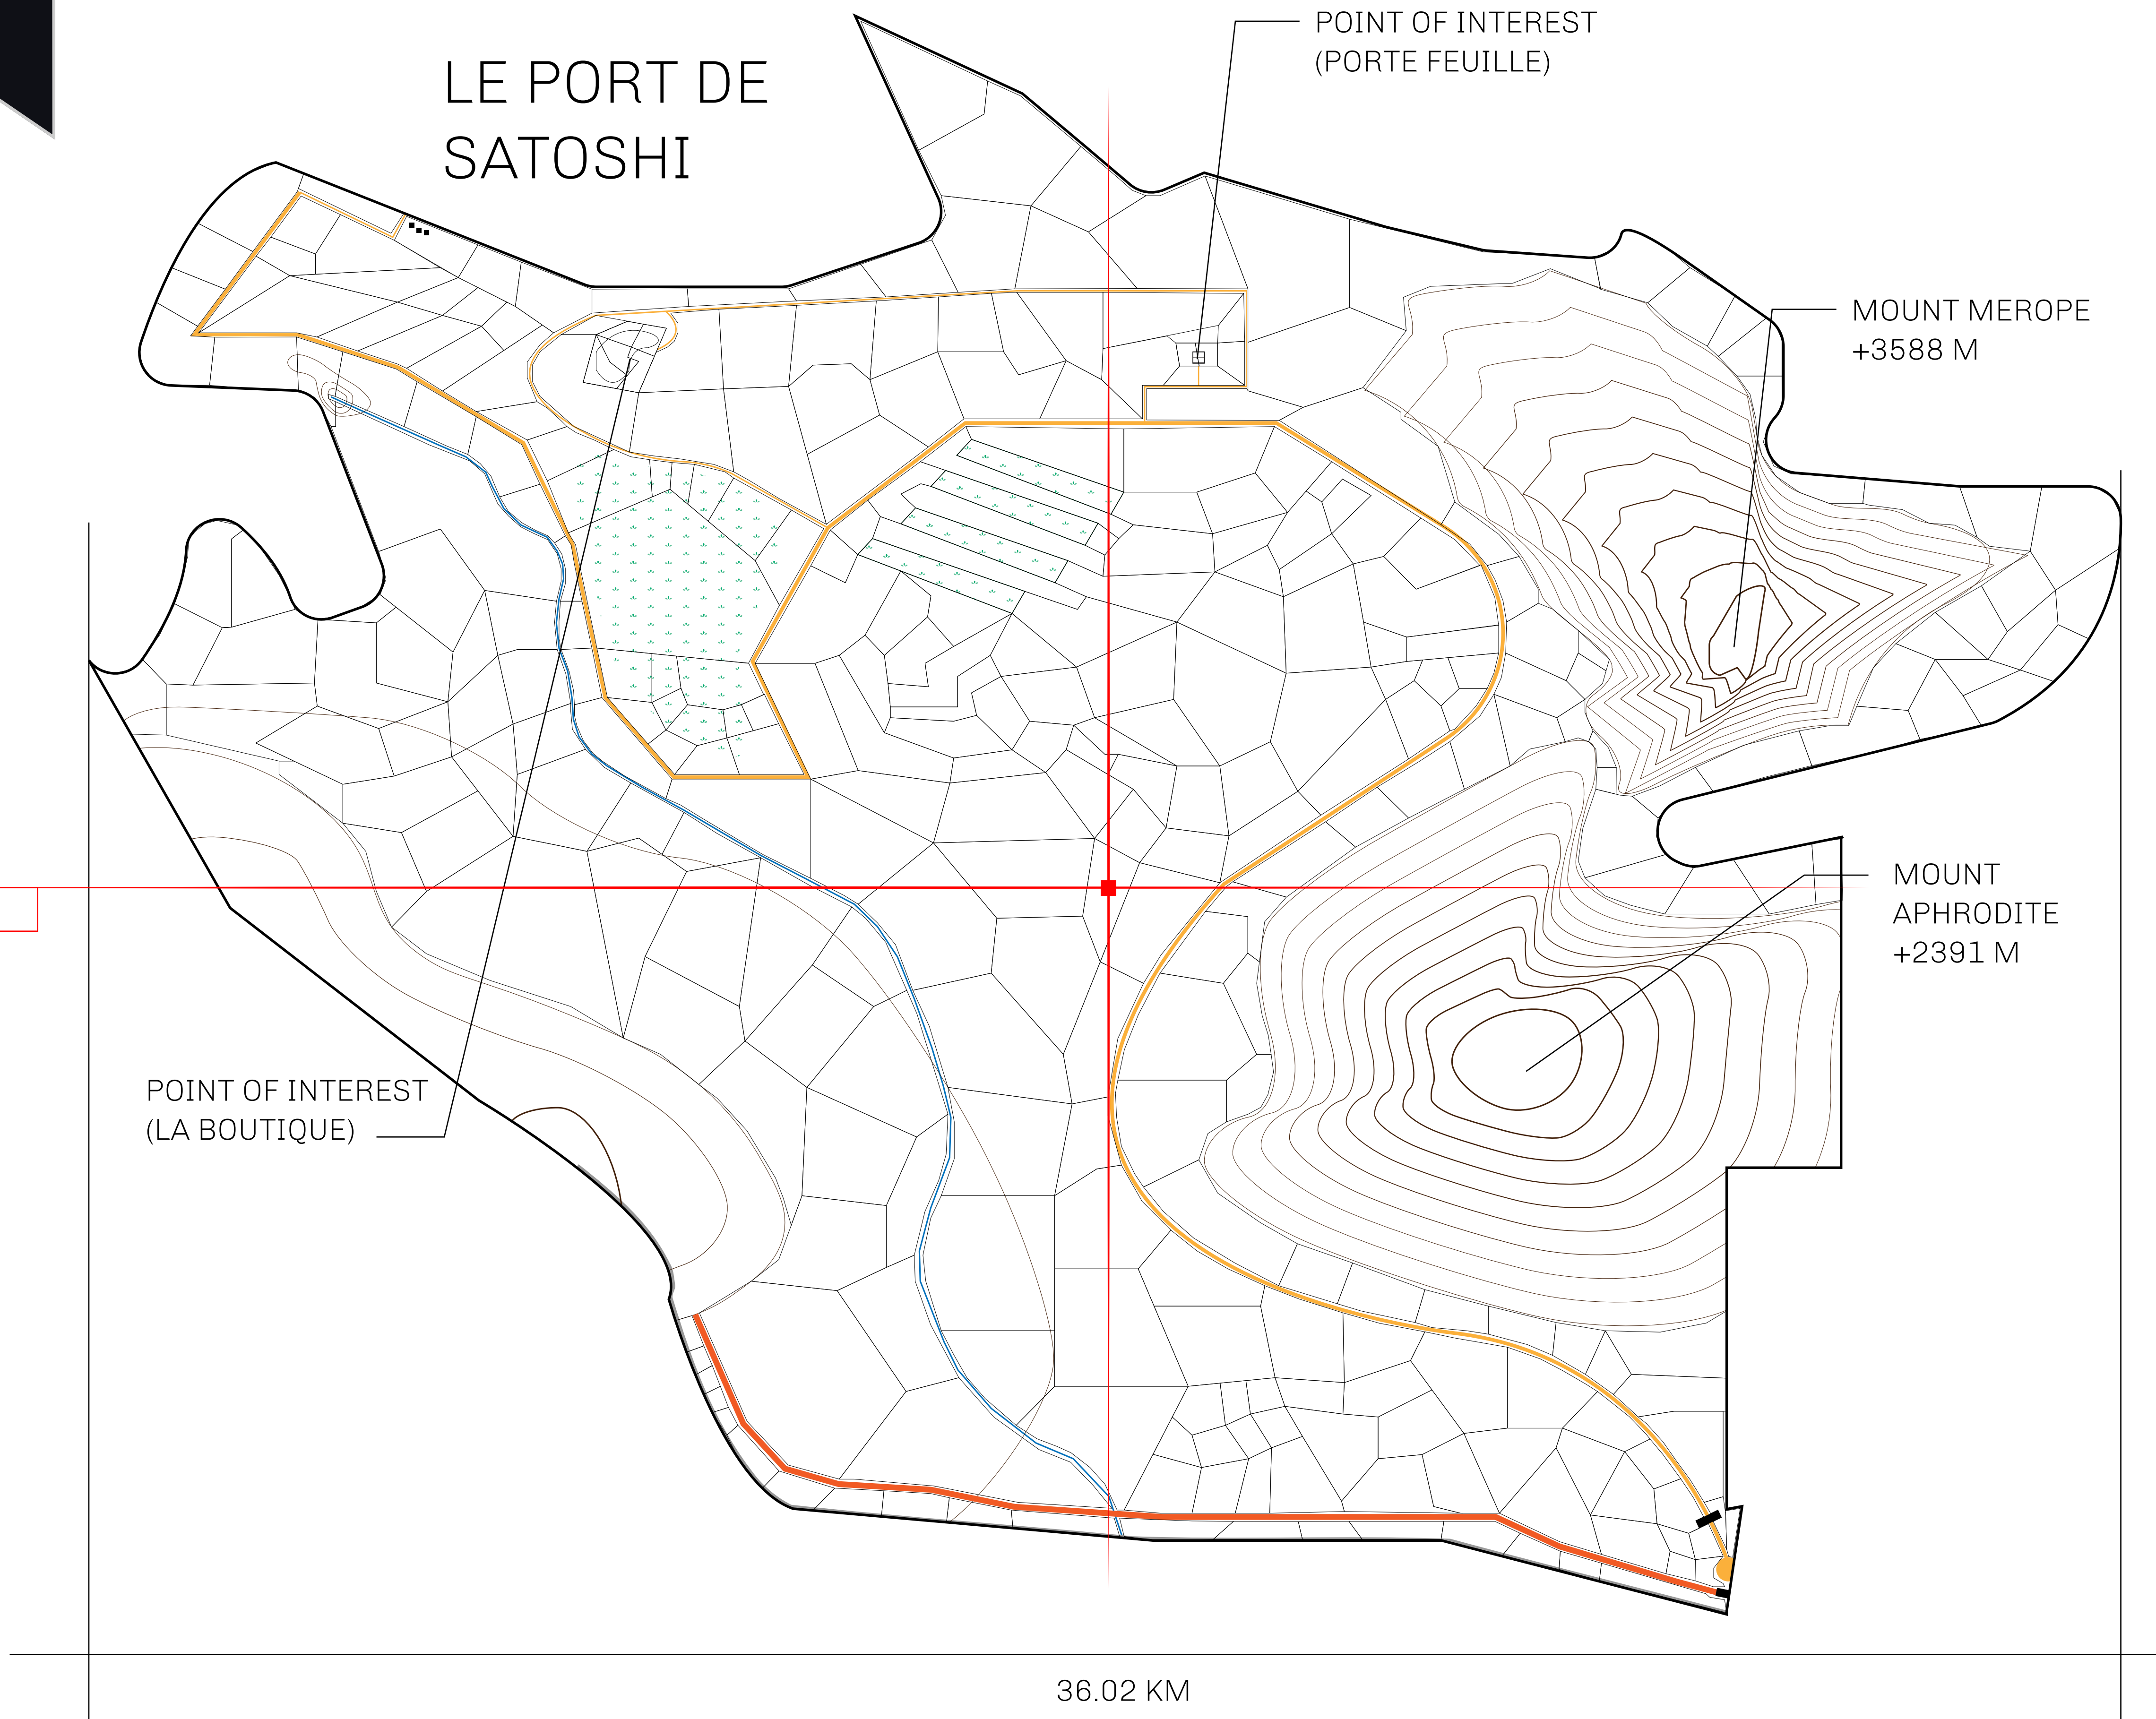

LOOT NFT WORLD

LES SULTANS

A place of stunning beauty, Le Royaume is known for its exquisite shopping, parks, and grand boulevards. Satoshi's Lounge (the area of La Boutique and Porte Feuille) offers limited-edition and unique items only available for sale in LTT. Land, all sorts of embellishments, and widgets are sold exclusively here. All items are offered first on auction for 24 hours (with a reserve price), and if the reserve is not met, they are listed in a buy-it-now format (reserve price, plus 10%).

GEOGRAPHY

COASTLINE	131 KM (81.40 MILES)
BORDERS	OCEAN, THE GREAT EMPIRE, X BY SL
HIGHEST POINT	MOUNT MEROPE +3588 M
LOWEST POINT	THE PORT OF SATOSHI 0 M
PLOTS	331
SCALE	1:50000

H.M. LNFT Land Registry		TITLE NUMBER	
		S140-221121	
ADMINISTRATIVE AREA	ROYAUME DE SATOSHI	ISSUED 22 November 2021 <i>bl.</i>	SCALE 1/50000
OWNER ENTITLEMENT	Type W-SL: Share of 1% of all LTT redeemed based on number of NFT Stories minted; Mint 4 NFT Stories		

OFFICIAL PERSPECTIVE SHEET FOR FILING
Indicate vantage point for each drawing. Copy and
mark each sheet required prior to filing.

Guide - Vantage point should be
indicated as shown in the diagram: