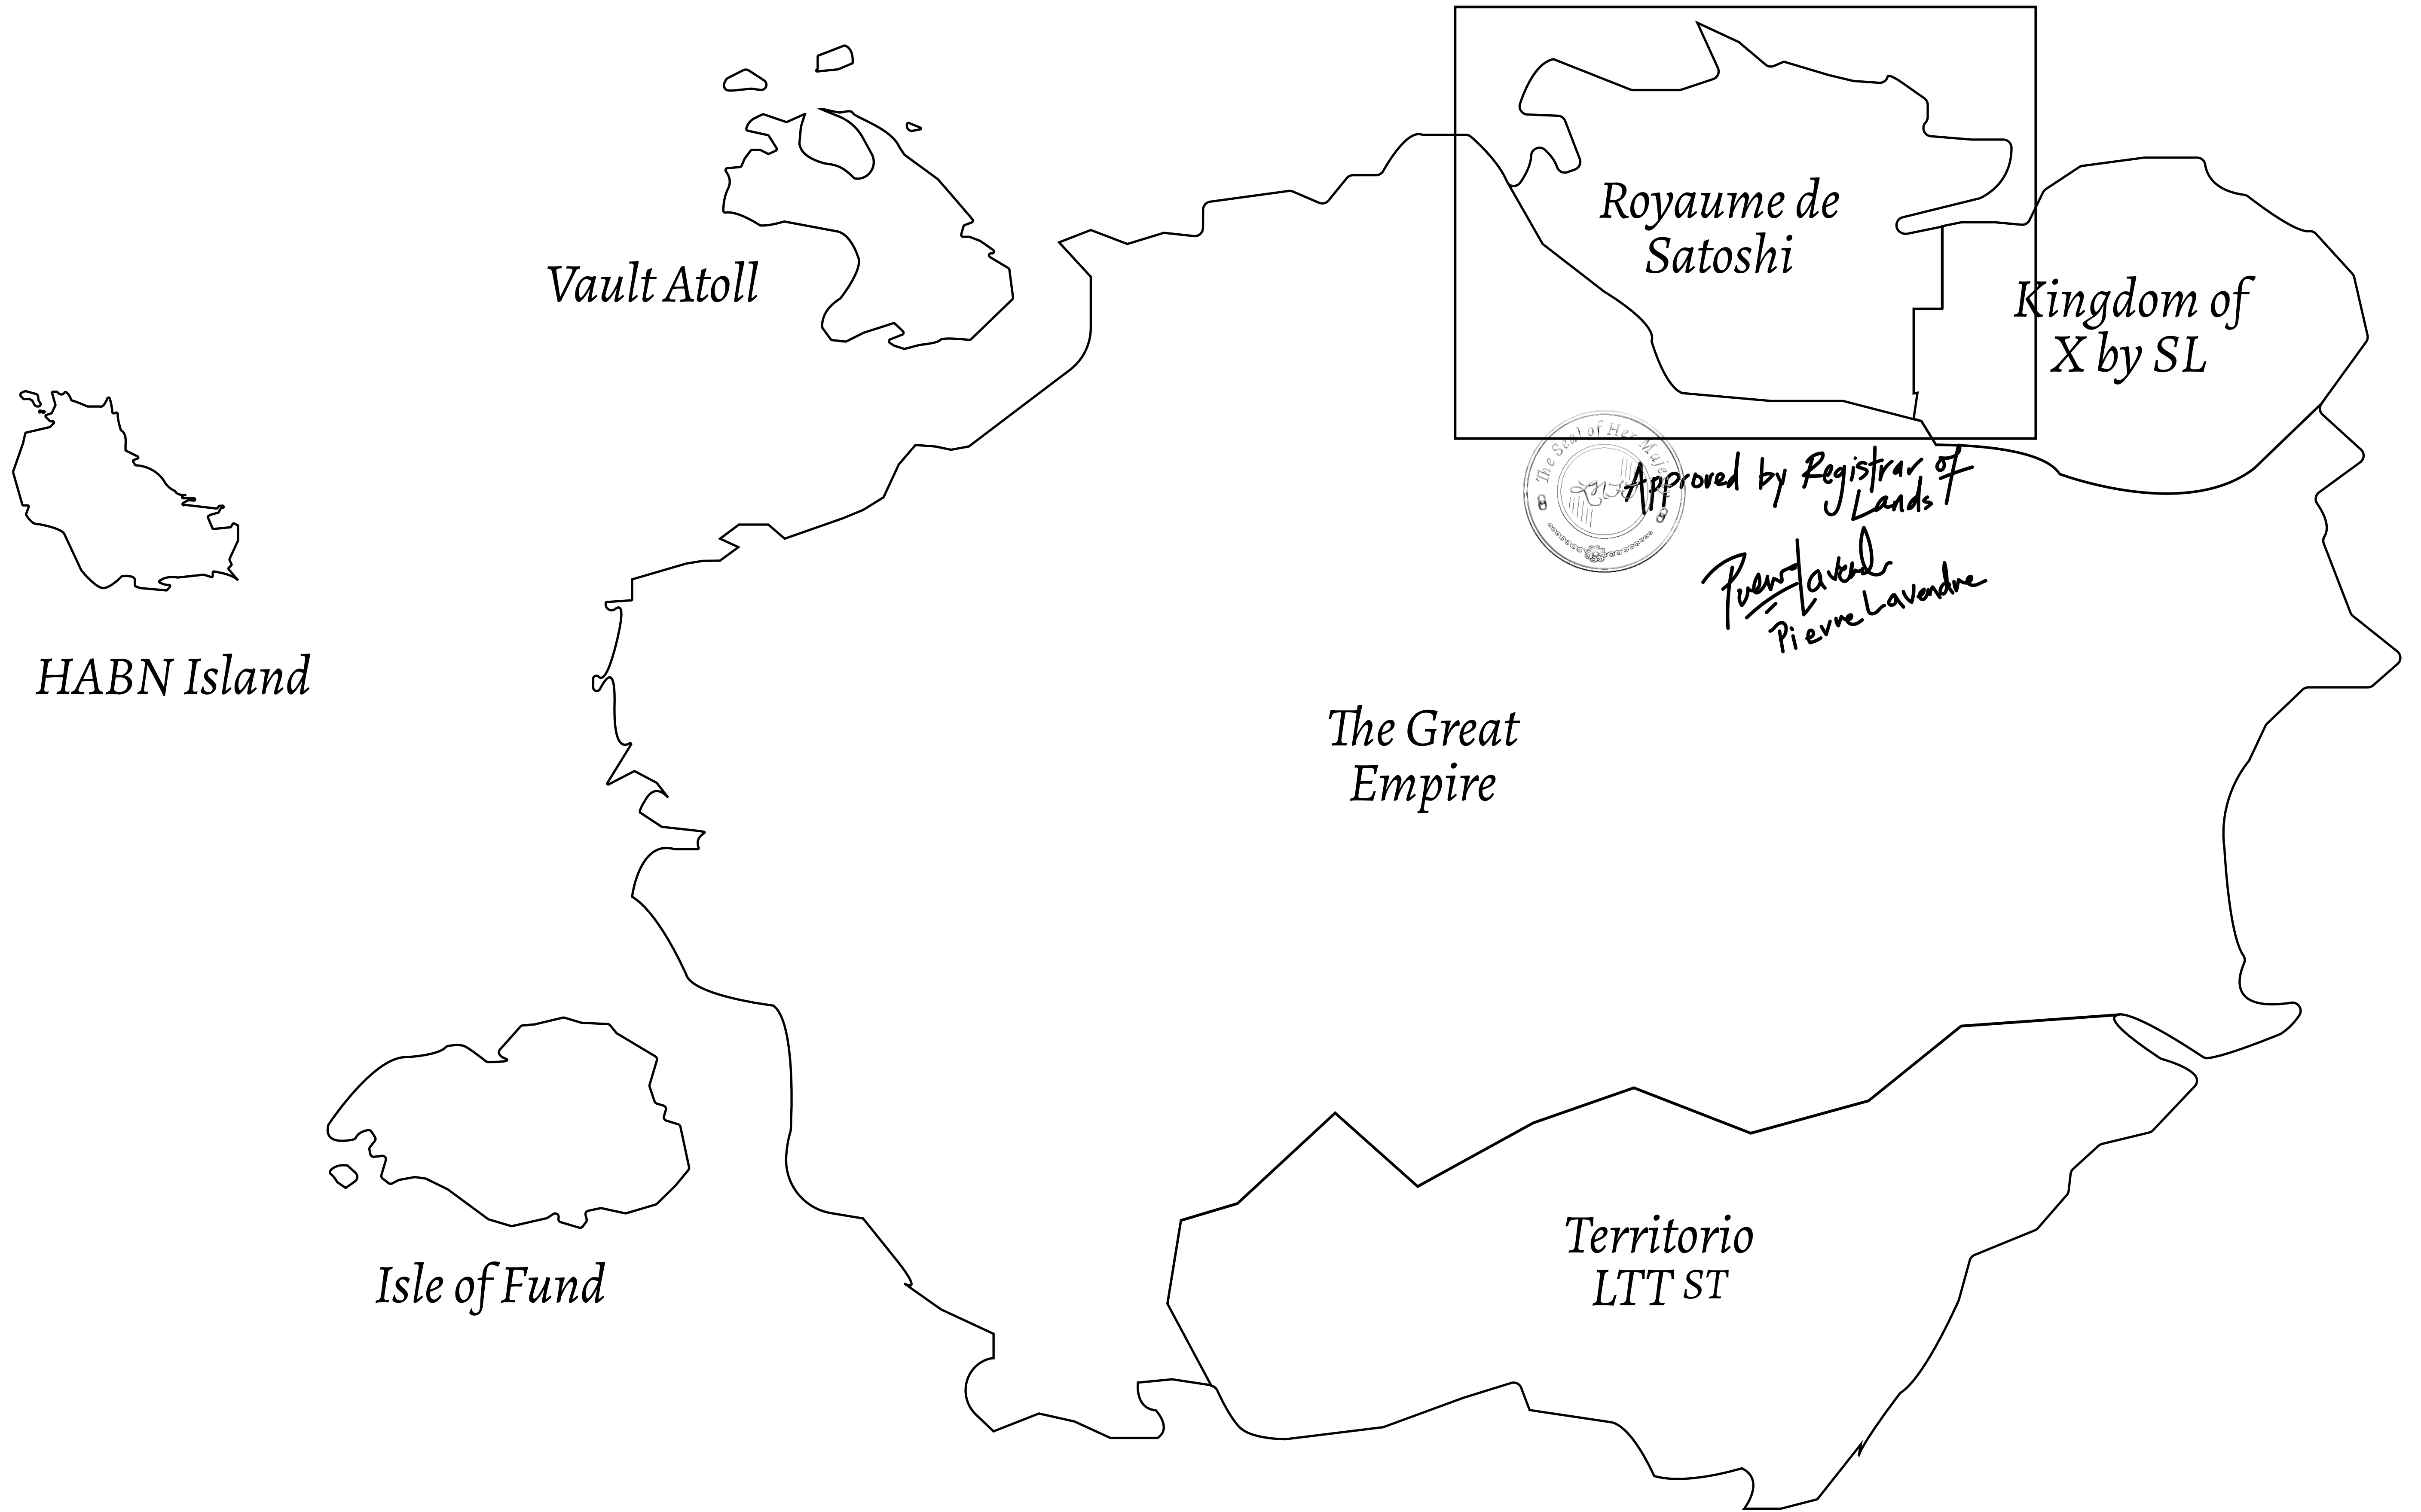

LOOT NFT WORLD