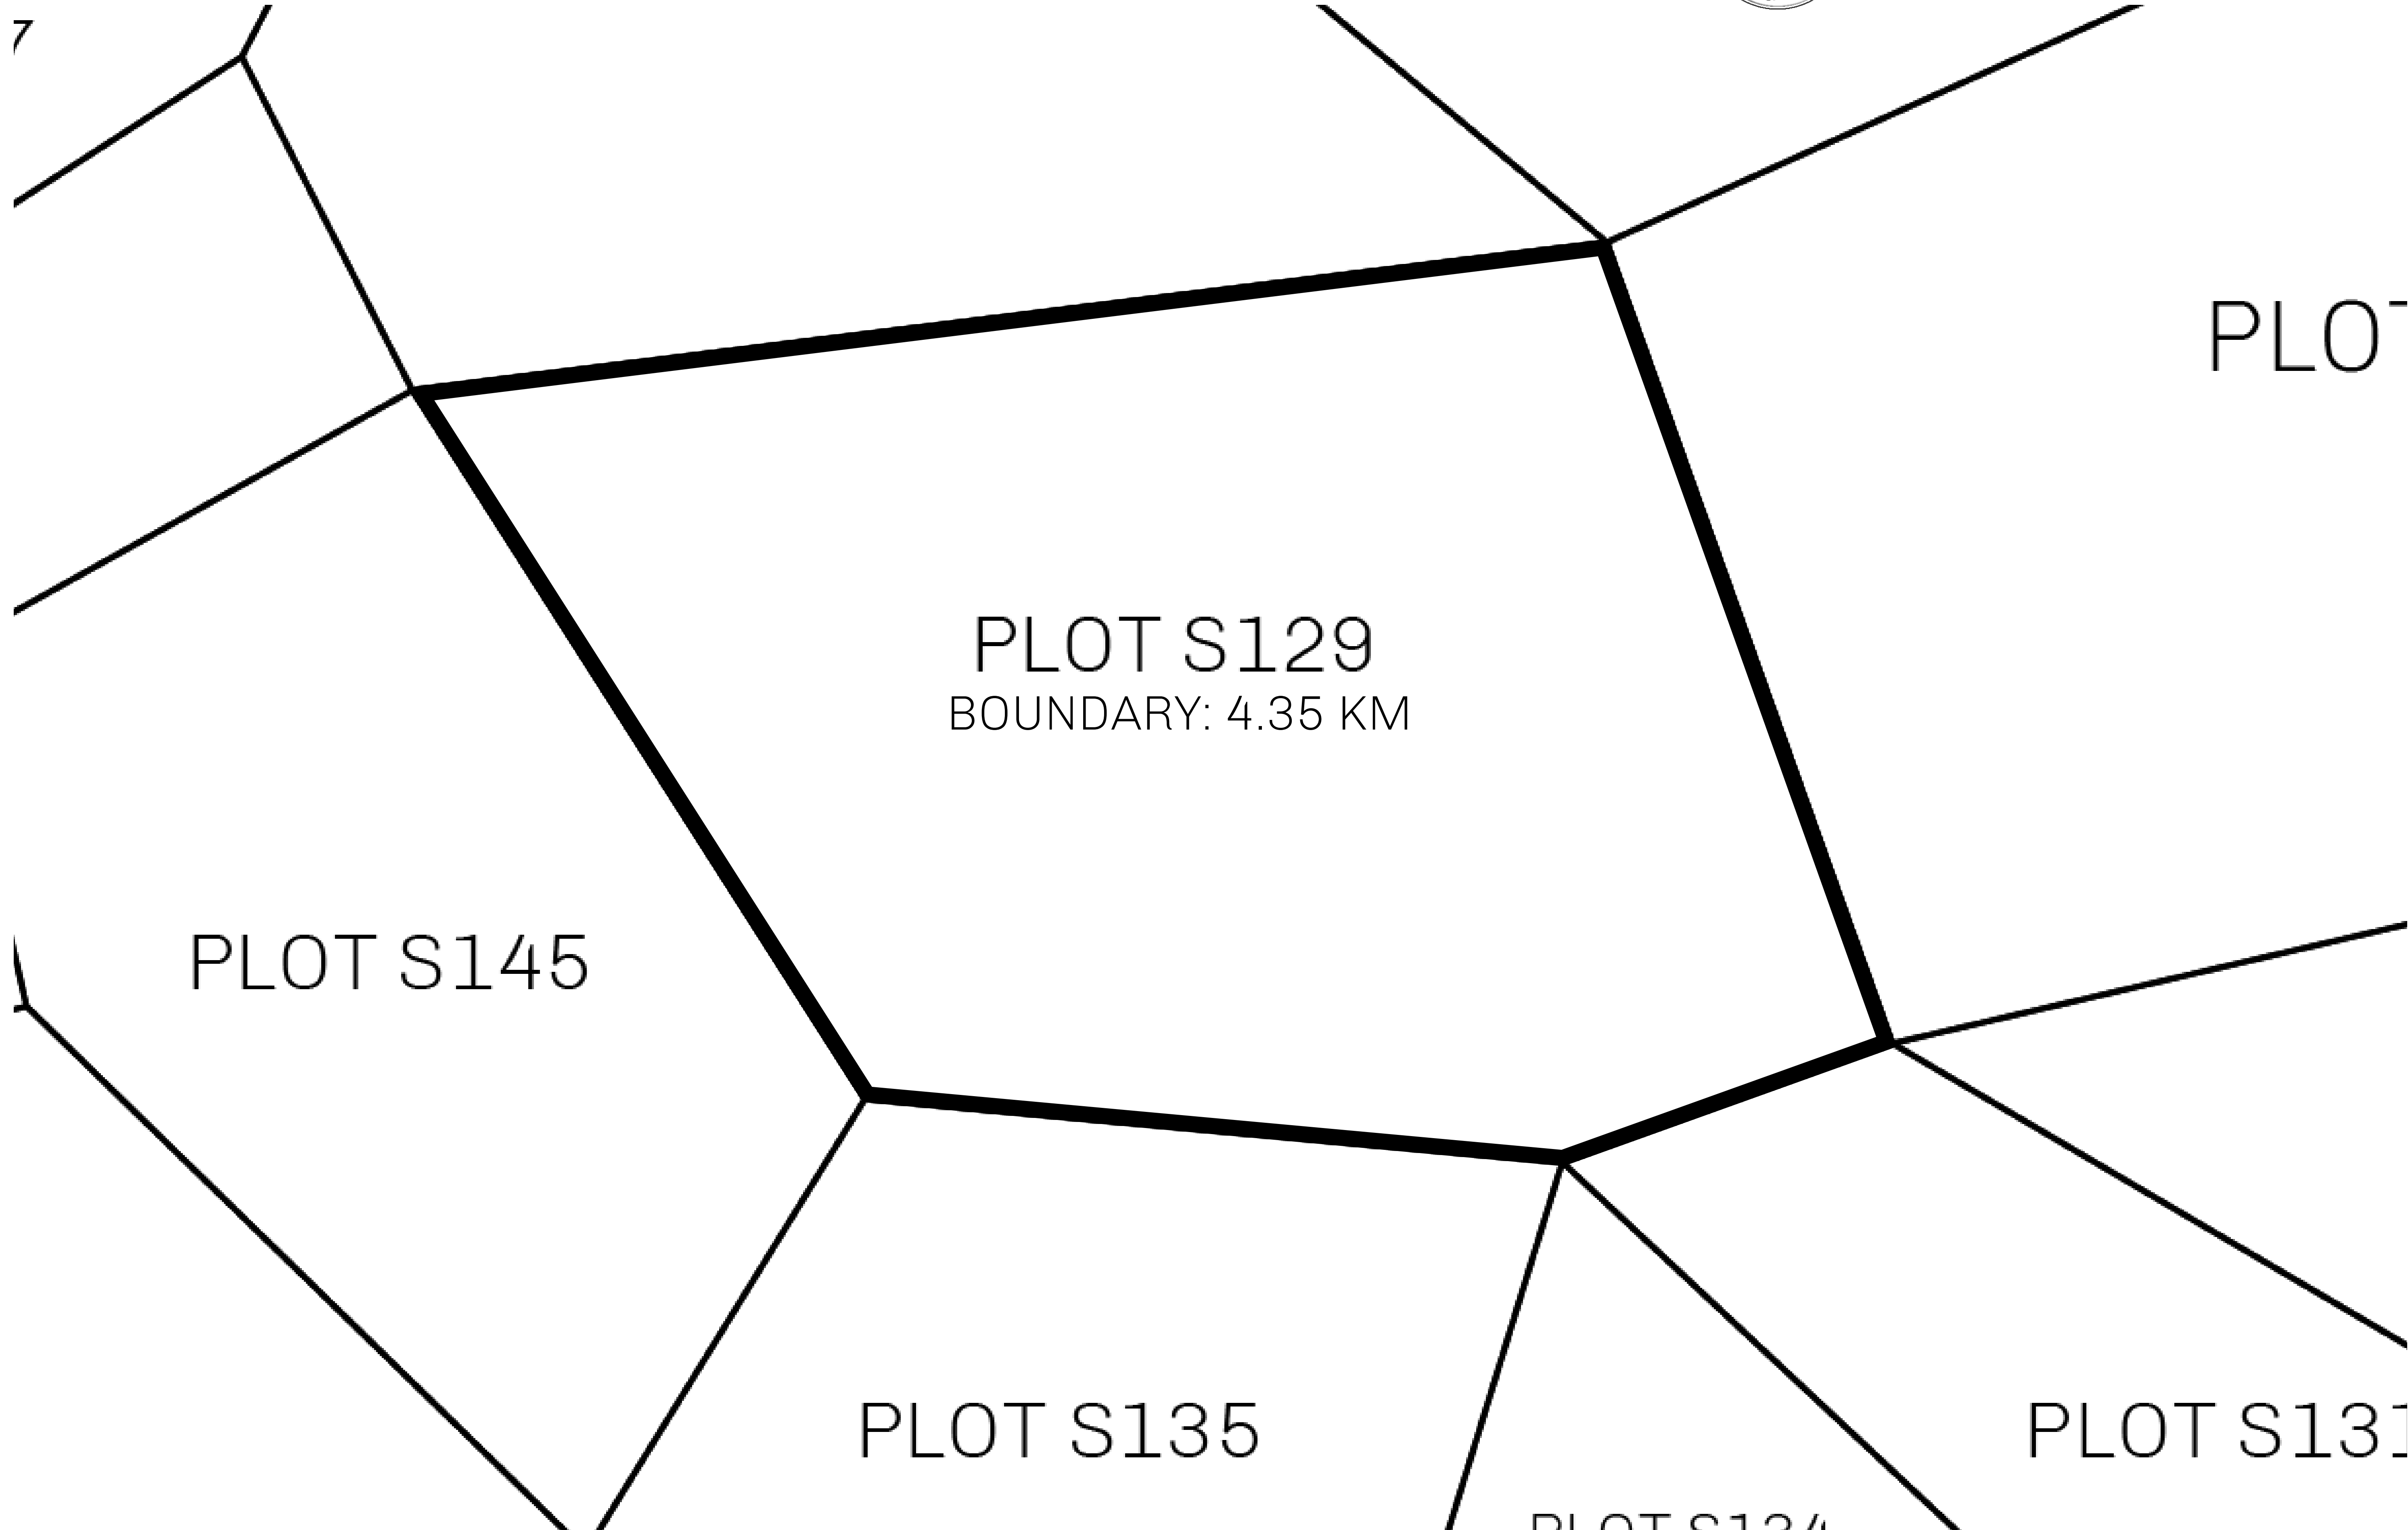

GEOGRAPHY

COASTLINE	131 KM (81.40 MILES)
BORDERS	OCEAN, THE GREAT EMPIRE, X BY SL
HIGHEST POINT	MOUNT MEROPE +3588 M
LOWEST POINT	THE PORT OF SATOSHI 0 M
PLOTS	331
SCALE	1:50000

H.M. LNFT Land Registry		TITLE NUMBER	
		S129-221121	
ADMINISTRATIVE AREA	ROYAUME DE SATOSHI	ISSUED 22 November 2021 <i>bi.</i>	SCALE 1/50000
OWNER ENTITLEMENT	Type W-SL: Share of 1% of all LTT redeemed based on number of NFT Stories minted; Mint 4 NFT Stories		

OFFICIAL PERSPECTIVE SHEET FOR FILING
Indicate vantage point for each drawing. Copy and
mark each sheet required prior to filing.

Guide - Vantage point should be
indicated as shown in the diagram: