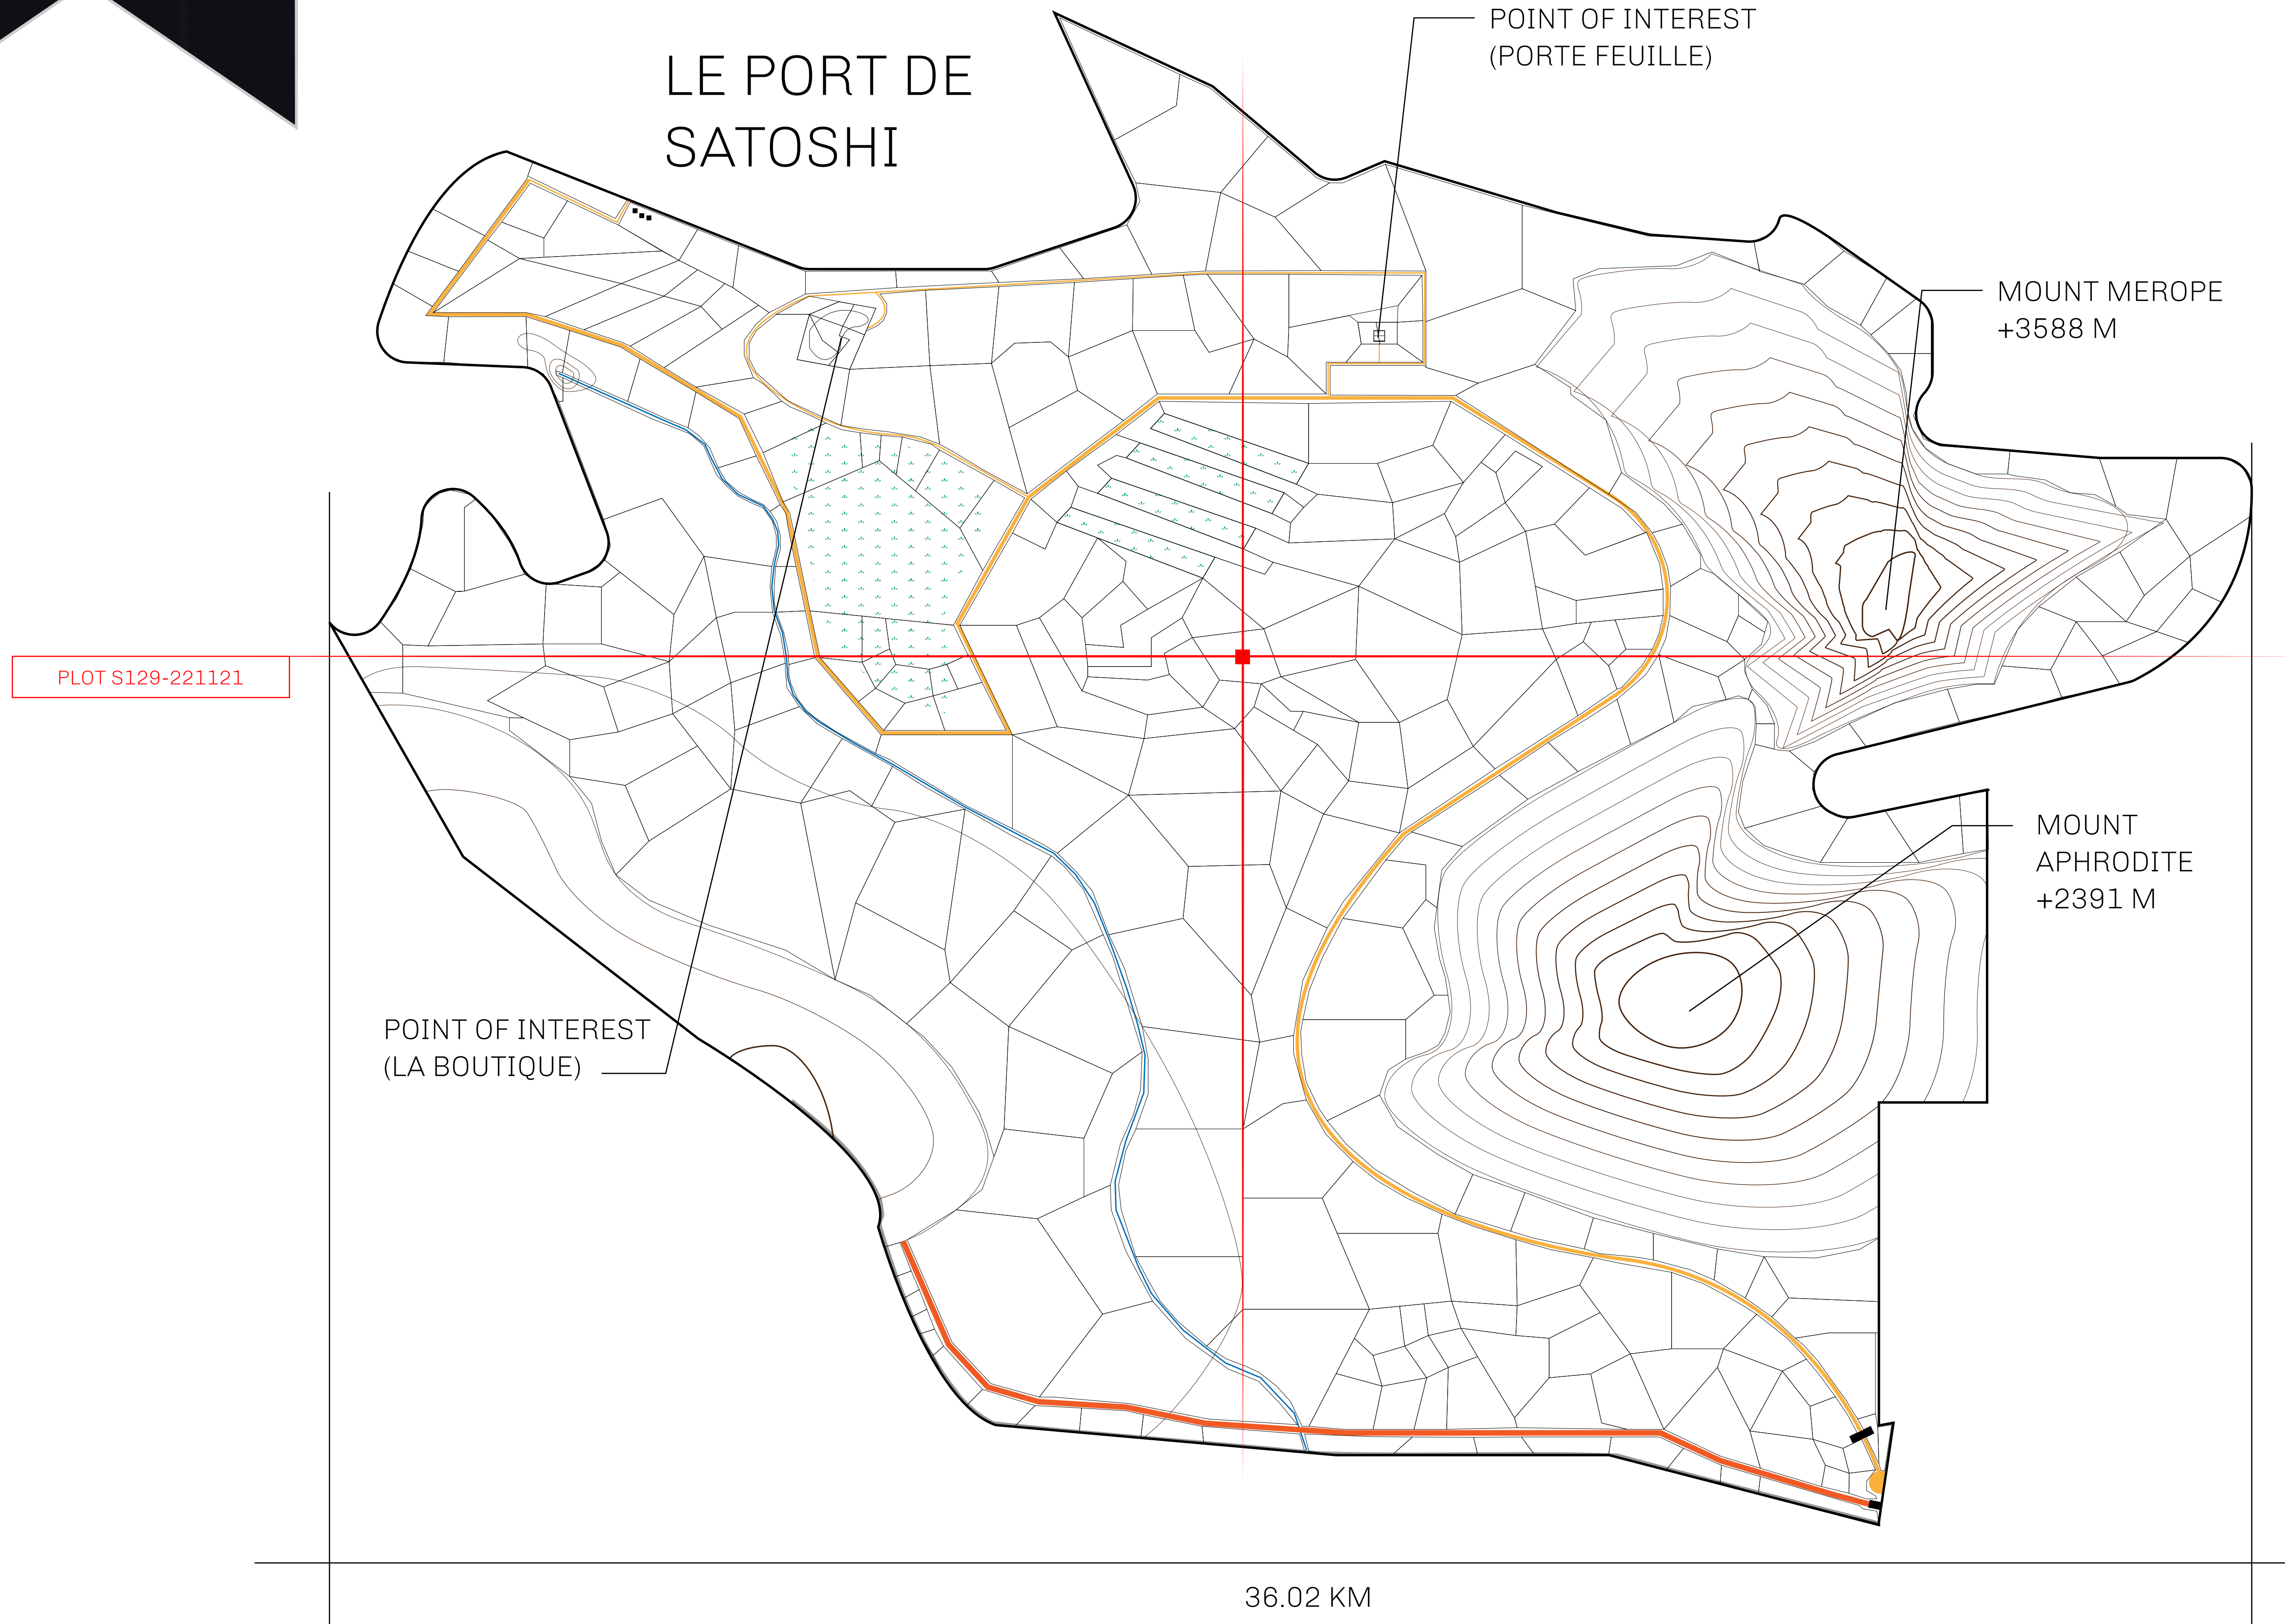

LOOT NFT WORLD

LES SULTANS

A place of stunning beauty, Le Royaume is known for its exquisite shopping, parks, and grand boulevards. Satoshi's Lounge (the area of La Boutique and Porte Feuille) offers limited-edition and unique items only available for sale in LTT. Land, all sorts of embellishments, and widgets are sold exclusively here. All items are offered first on auction for 24 hours (with a reserve price), and if the reserve is not met, they are listed in a buy-it-now format (reserve price, plus 10%).

GEOGRAPHY

COASTLINE	131 KM (81.40 MILES)
BORDERS	OCEAN, THE GREAT EMPIRE, X BY SL
HIGHEST POINT	MOUNT MEROPE +3588 M
LOWEST POINT	THE PORT OF SATOSHI 0 M
PLOTS	331
SCALE	1:50000

H.M. LNFT Land Registry		TITLE NUMBER	
		S129-221121	
ADMINISTRATIVE AREA	ROYAUME DE SATOSHI	ISSUED 22 November 2021 <i>bi.</i>	SCALE 1/50000
OWNER ENTITLEMENT	Type W-SL: Share of 1% of all LTT redeemed based on number of NFT Stories minted; Mint 4 NFT Stories		

OFFICIAL PERSPECTIVE SHEET FOR FILING
Indicate vantage point for each drawing. Copy and
mark each sheet required prior to filing.

Guide - Vantage point should be
indicated as shown in the diagram: