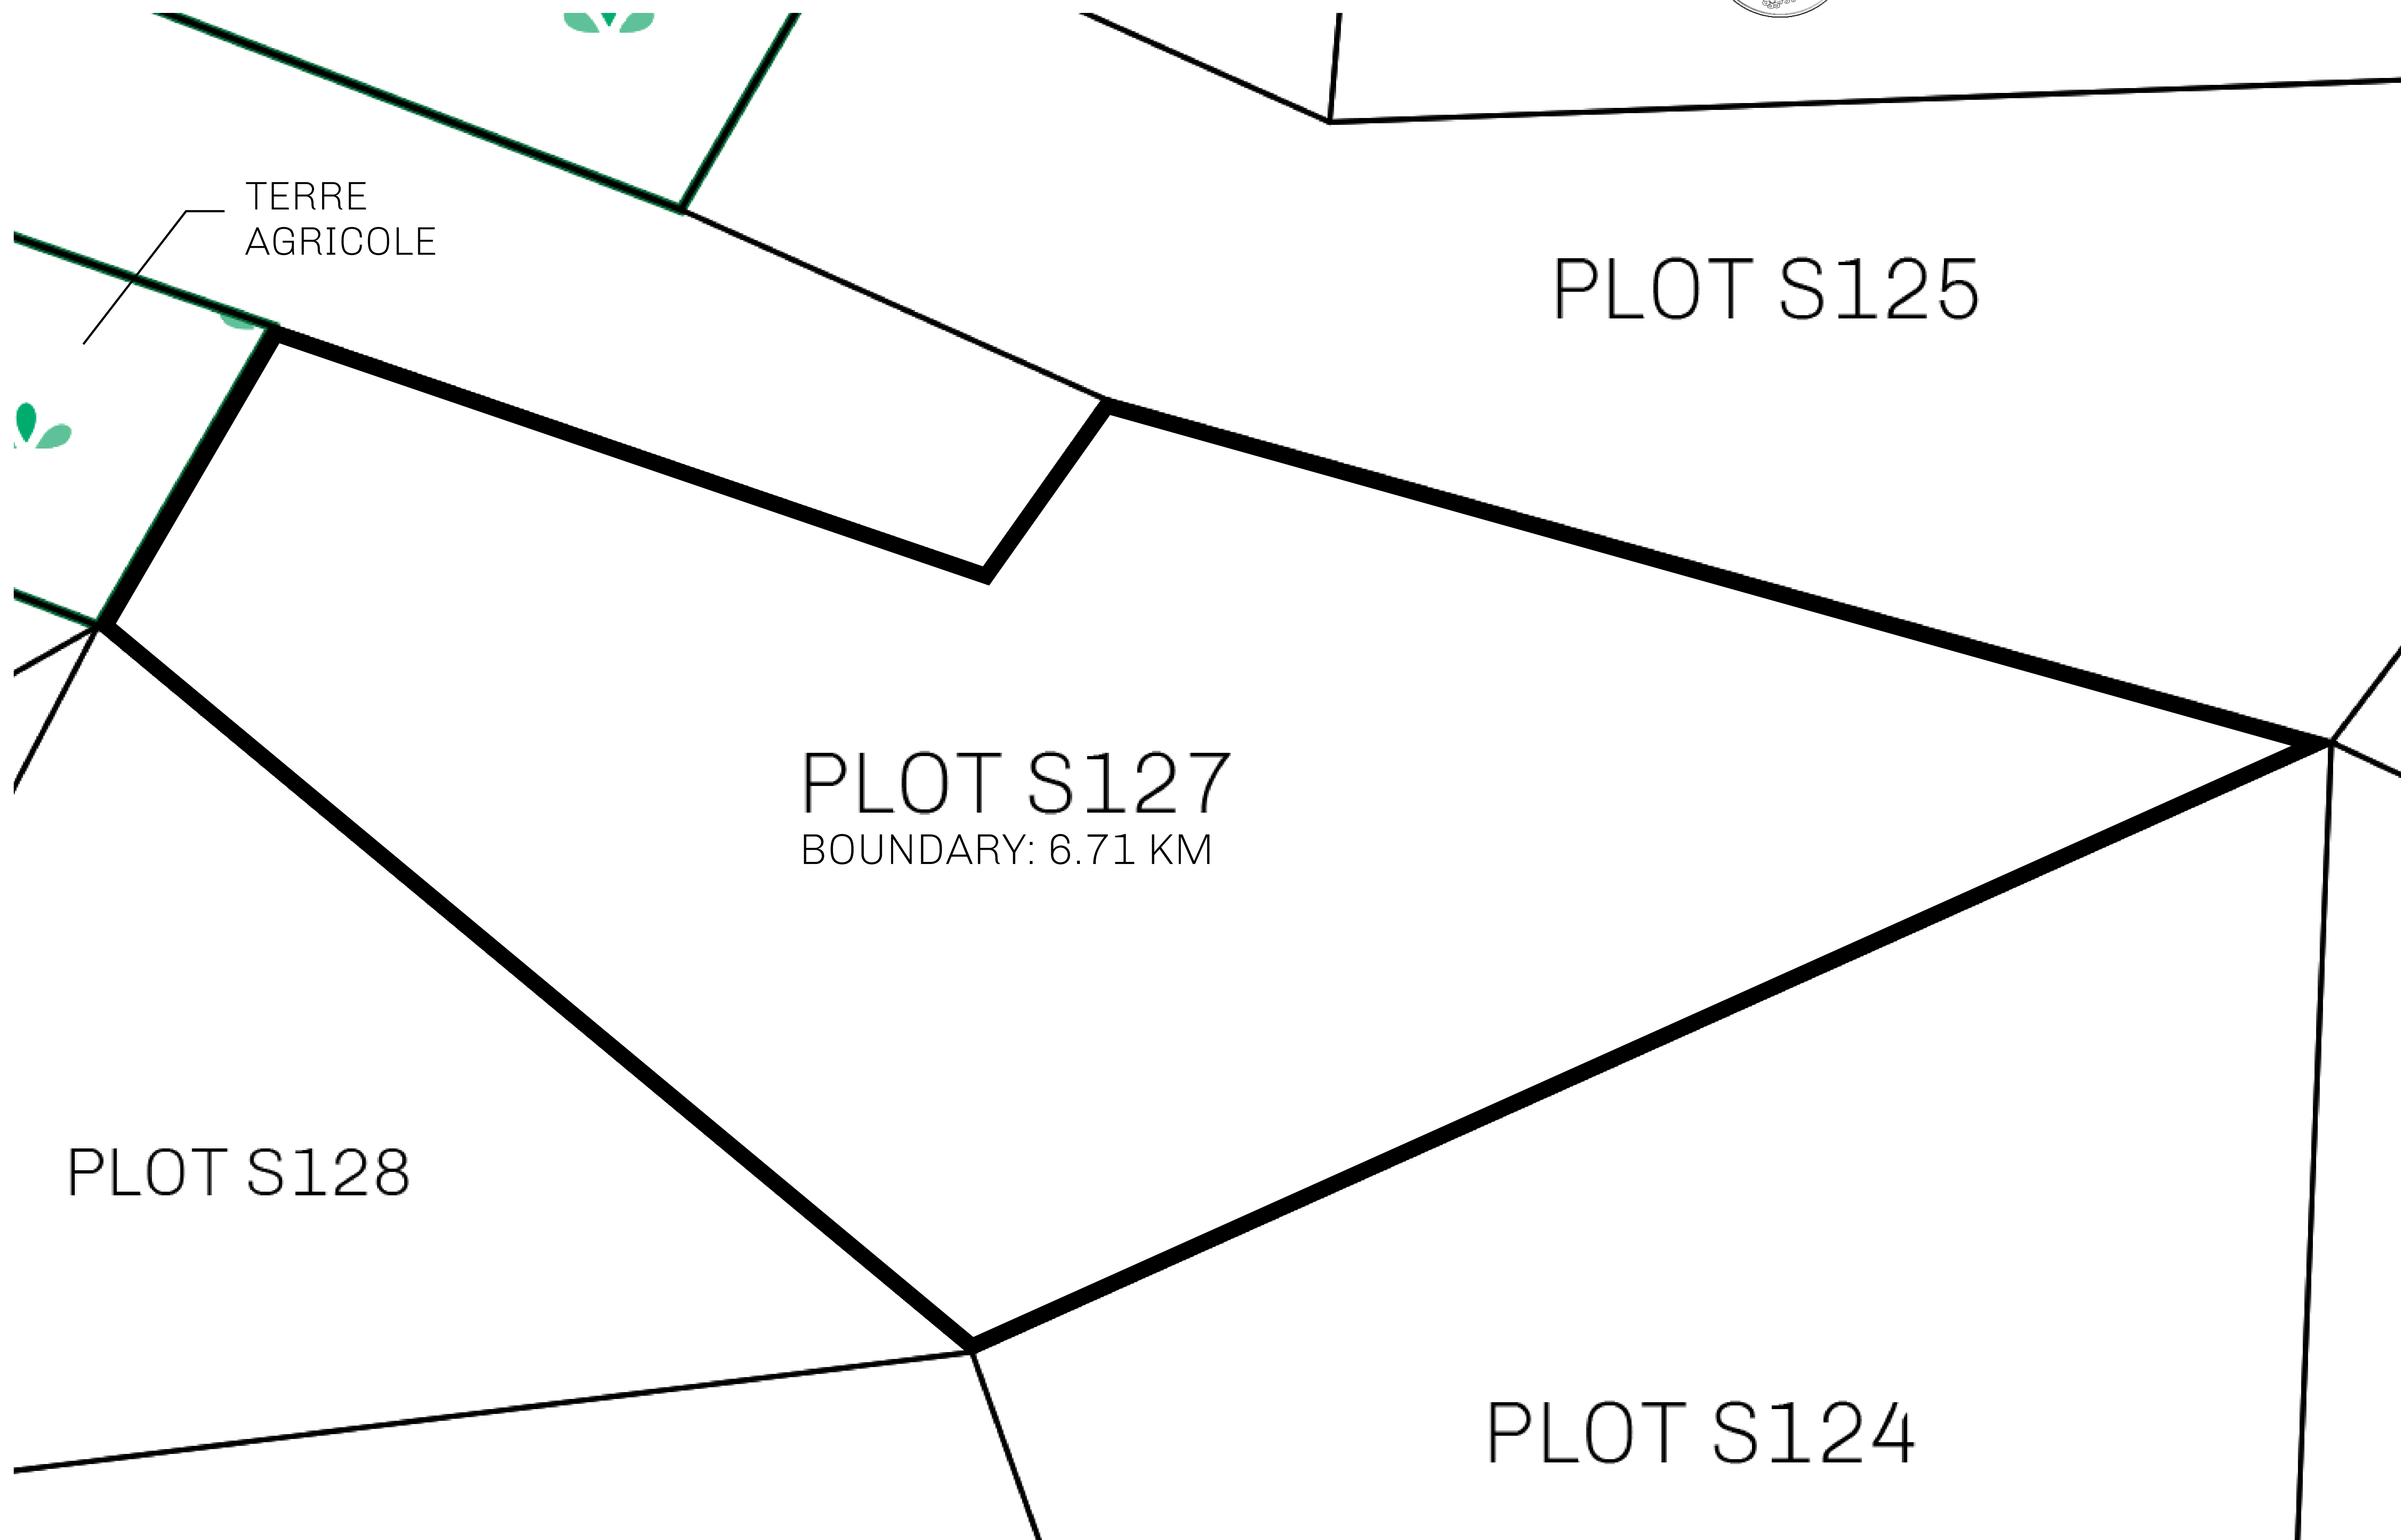

LOOT NFT WORLD

LES SULTANS

A place of stunning beauty, Le Royaume is known for its exquisite shopping, parks, and grand boulevards. Satoshi's Lounge (the area of La Boutique and Porte Feuille) offers limited-edition and unique items only available for sale in LTT. Land, all sorts of embellishments, and widgets are sold exclusively here. All items are offered first on auction for 24 hours (with a reserve price), and if the reserve is not met, they are listed in a buy-it-now format (reserve price, plus 10%).

GEOGRAPHY

COASTLINE	131 KM (81.40 MILES)
BORDERS	OCEAN, THE GREAT EMPIRE, X BY SL
HIGHEST POINT	MOUNT MEROPE +3588 M
LOWEST POINT	THE PORT OF SATOSHI 0 M
PLOTS	331
SCALE	1:50000

H.M. LNFT Land Registry		TITLE NUMBER	
		S127-221121	
ADMINISTRATIVE AREA	ROYAUME DE SATOSHI	ISSUED 22 November 2021 <i>B.I.</i>	SCALE 1/50000
OWNER ENTITLEMENT	Type W-SL: Share of 1% of all LTT redeemed based on number of NFT Stories minted; Mint 4 NFT Stories		

OFFICIAL PERSPECTIVE SHEET FOR FILING
Indicate vantage point for each drawing. Copy and
mark each sheet required prior to filing.

Guide - Vantage point should be
indicated as shown in the diagram: