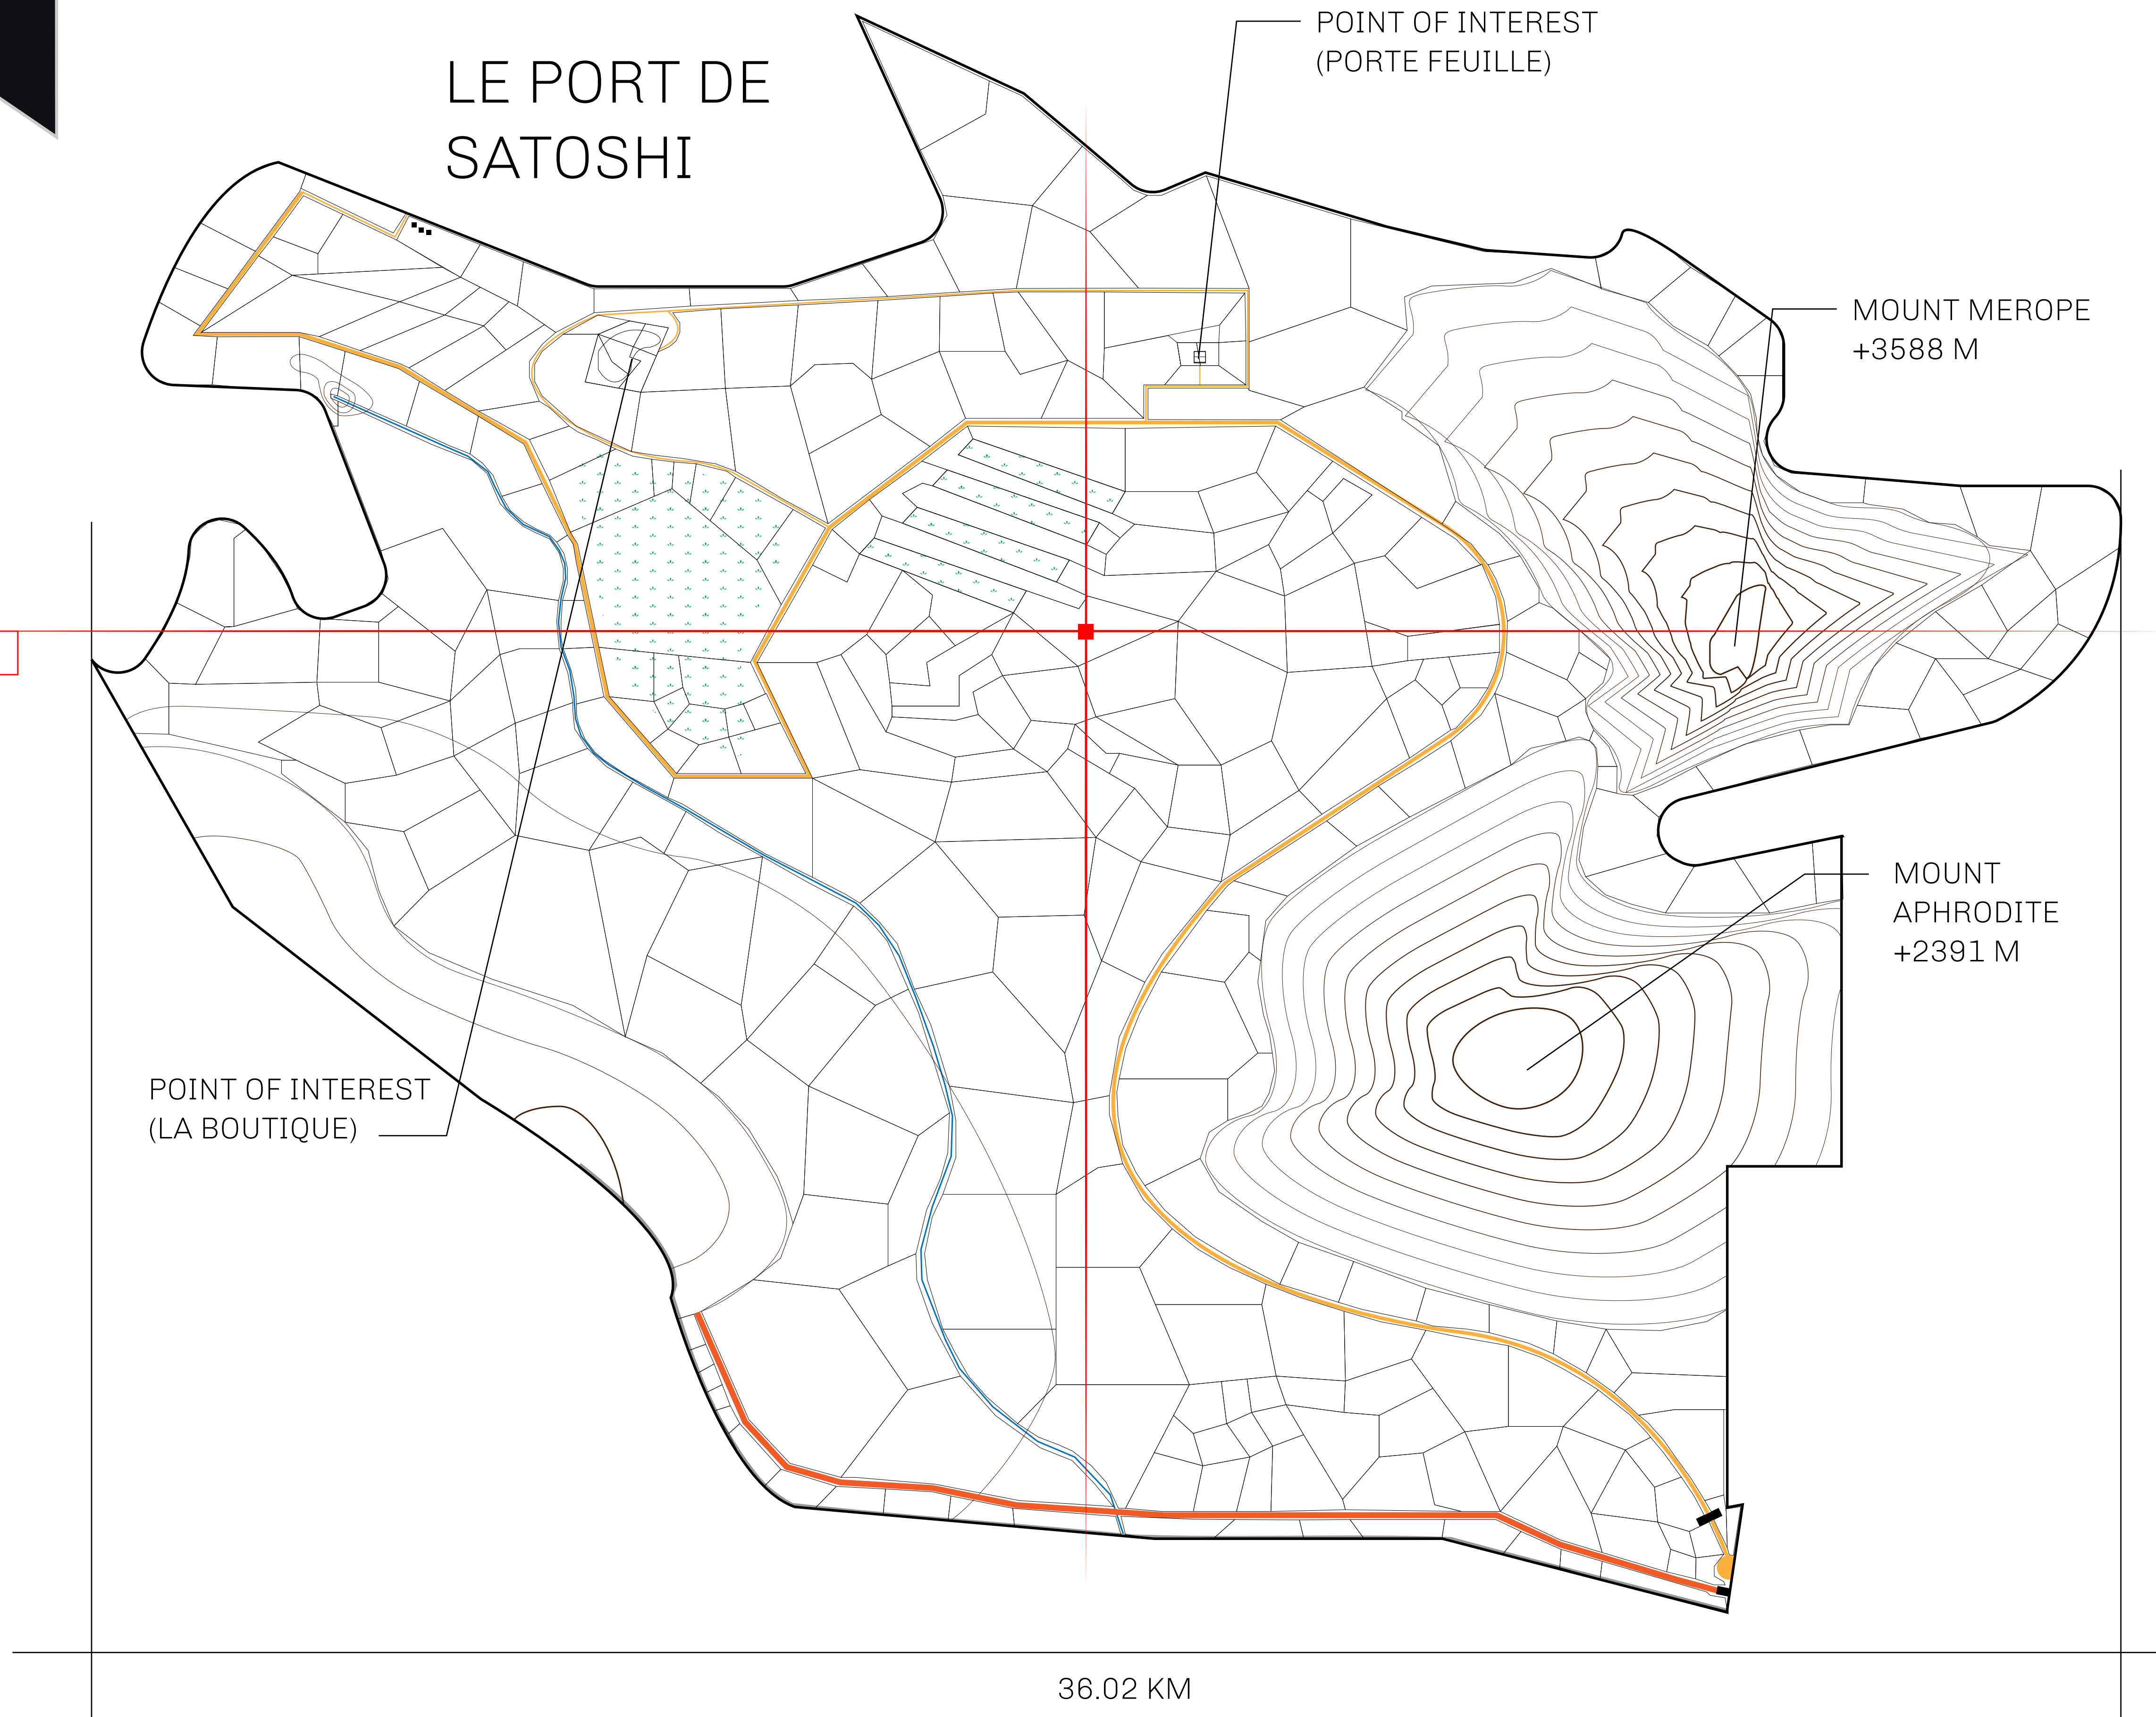

LOOT NFT WORLD

LES SULTANS

A place of stunning beauty, Le Royaume is known for its exquisite shopping, parks, and grand boulevards. Satoshi's Lounge (the area of La Boutique and Porte Feuille) offers limited-edition and unique items only available for sale in LTT. Land, all sorts of embellishments, and widgets are sold exclusively here. All items are offered first on auction for 24 hours (with a reserve price), and if the reserve is not met, they are listed in a buy-it-now format (reserve price, plus 10%).

GEOGRAPHY

COASTLINE	131 KM (81.40 MILES)
BORDERS	OCEAN, THE GREAT EMPIRE, X BY SL
HIGHEST POINT	MOUNT MEROPE +3588 M
LOWEST POINT	THE PORT OF SATOSHI 0 M
PLOTS	331
SCALE	1:50000

H.M. LNFT Land Registry		TITLE NUMBER	
		S127-221121	
ADMINISTRATIVE AREA	ROYAUME DE SATOSHI	ISSUED 22 November 2021 <i>B.I.</i>	SCALE 1/50000
OWNER ENTITLEMENT	Type W-SL: Share of 1% of all LTT redeemed based on number of NFT Stories minted; Mint 4 NFT Stories		

OFFICIAL PERSPECTIVE SHEET FOR FILING
Indicate vantage point for each drawing. Copy and
mark each sheet required prior to filing.

Guide - Vantage point should be
indicated as shown in the diagram: