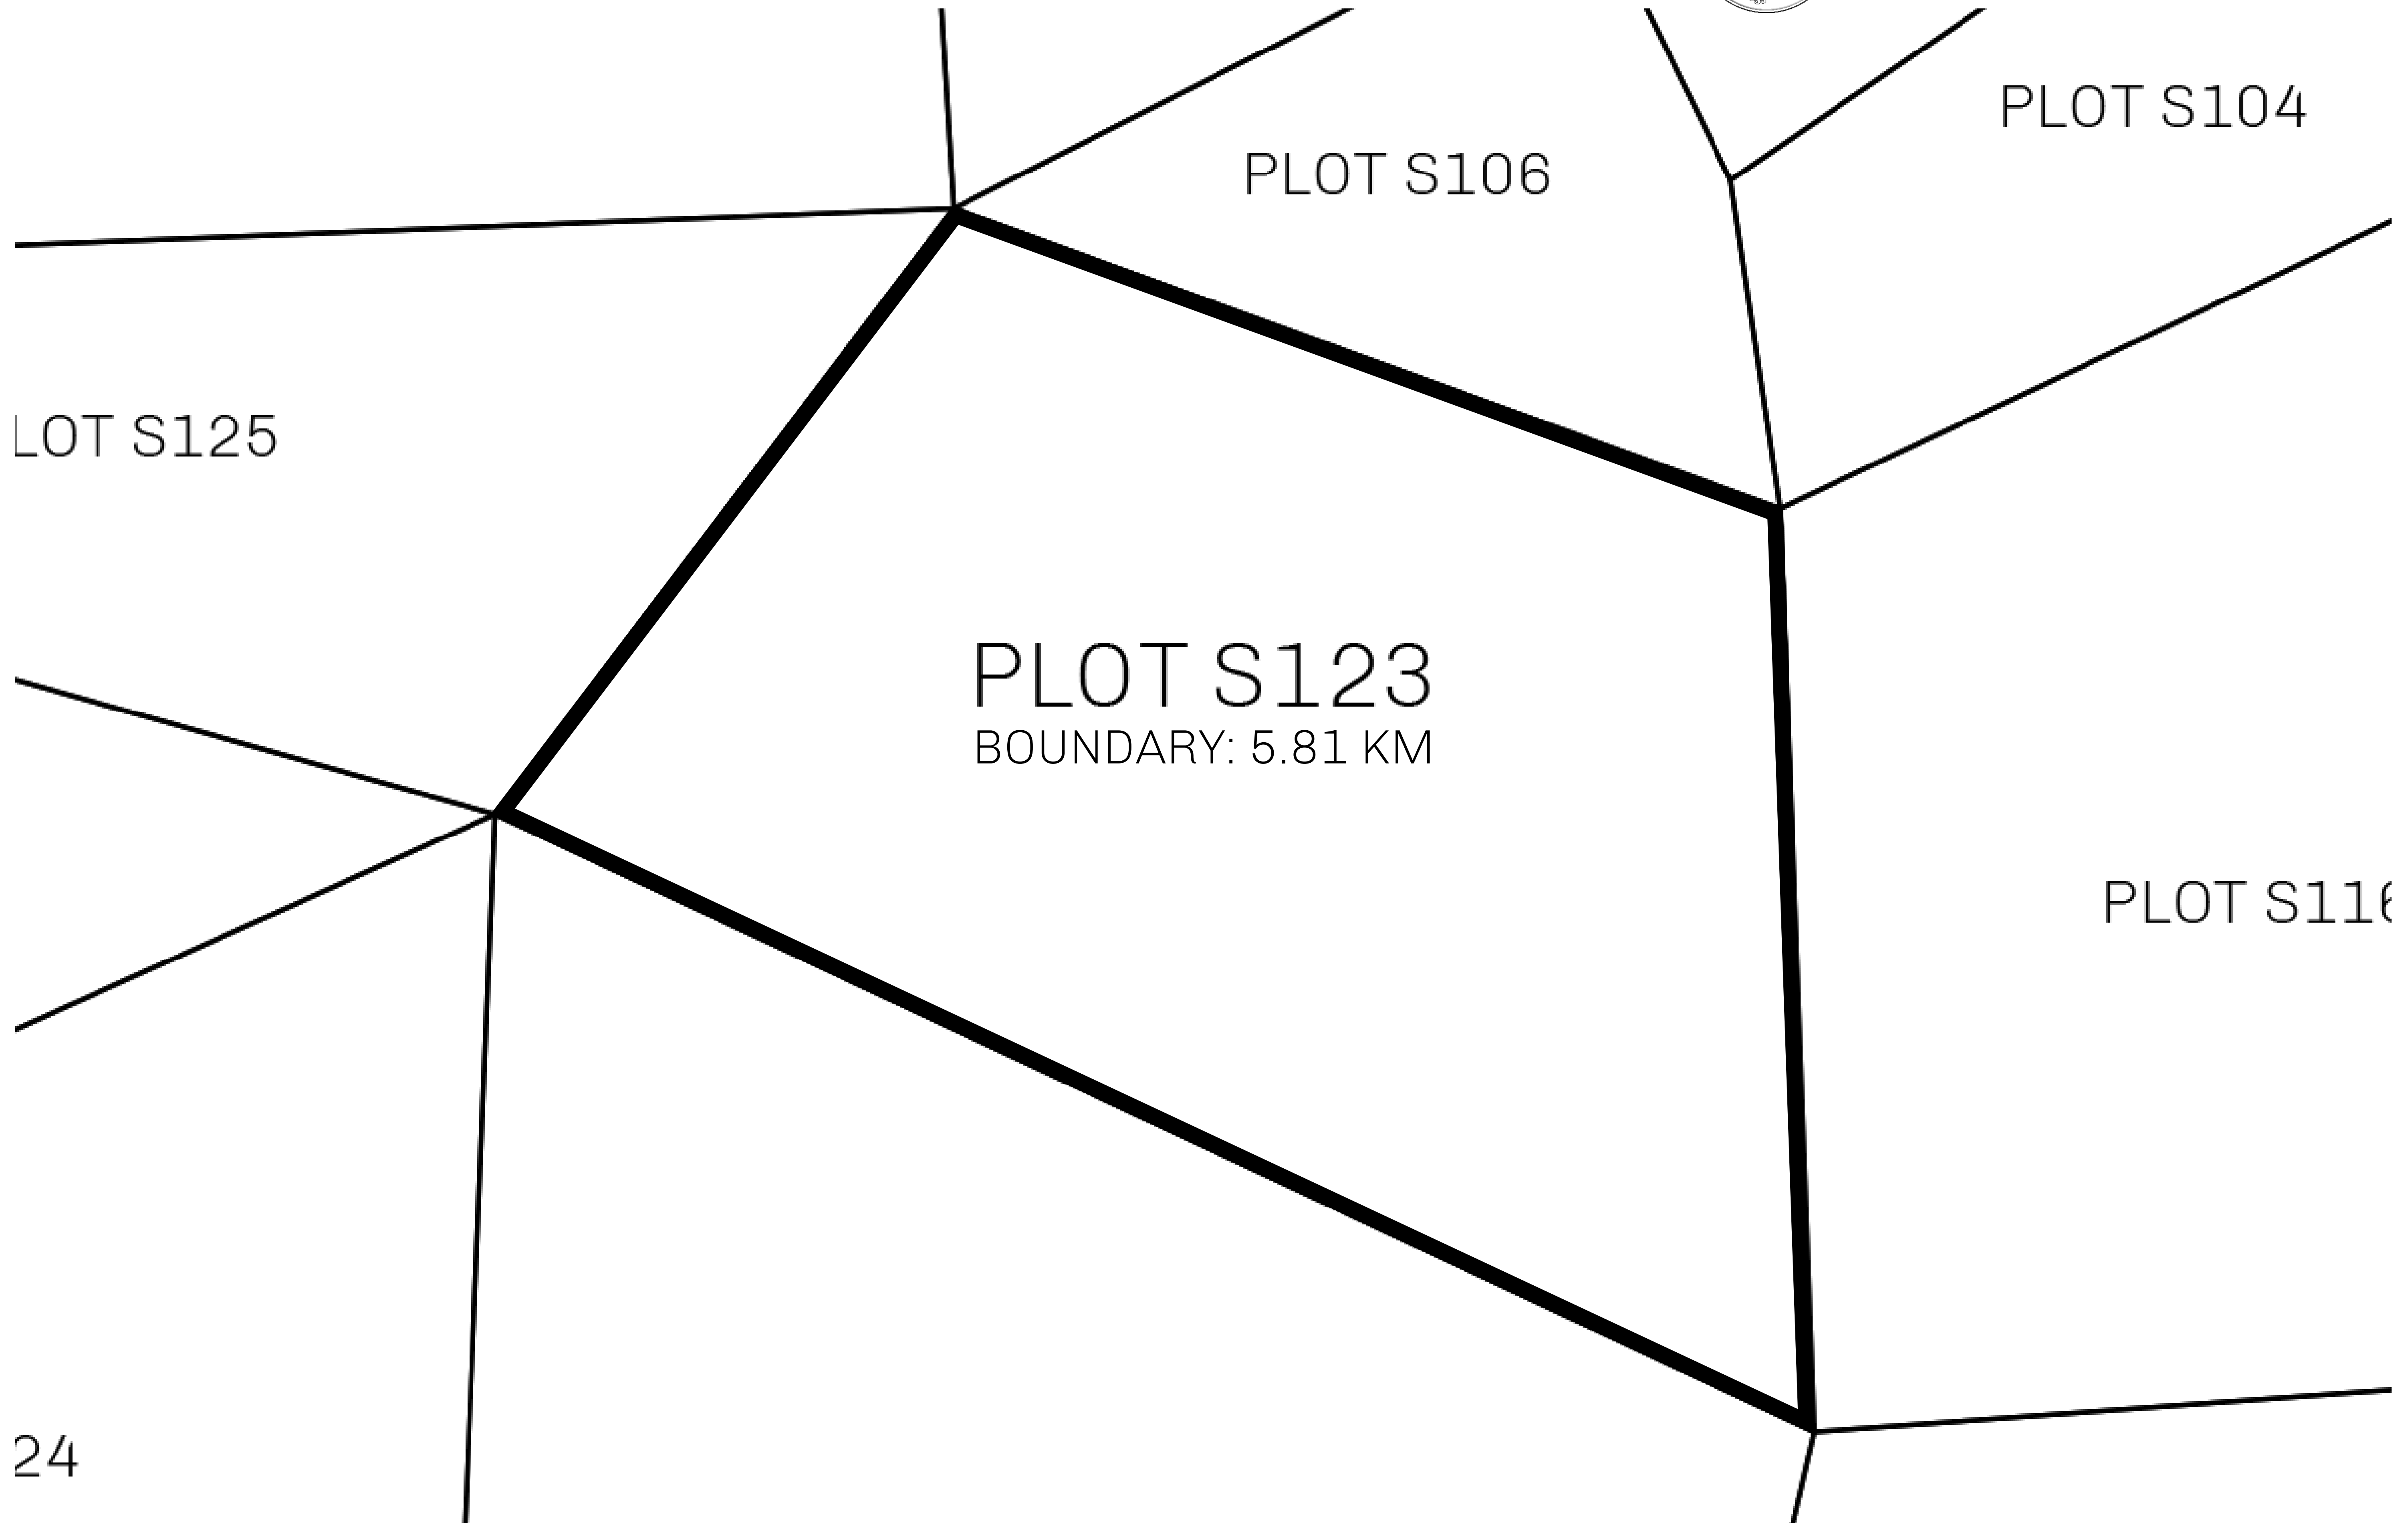

LOOT NFT WORLD

LES SULTANS

A place of stunning beauty, Le Royaume is known for its exquisite shopping, parks, and grand boulevards. Satoshi's Lounge (the area of La Boutique and Porte Feuille) offers limited-edition and unique items only available for sale in LTT. Land, all sorts of embellishments, and widgets are sold exclusively here. All items are offered first on auction for 24 hours (with a reserve price), and if the reserve is not met, they are listed in a buy-it-now format (reserve price, plus 10%).

GEOGRAPHY

| | |
|---------------|----------------------------------|
| COASTLINE | 131 KM (81.40 MILES) |
| BORDERS | OCEAN, THE GREAT EMPIRE, X BY SL |
| HIGHEST POINT | MOUNT MEROPE +3588 M |
| LOWEST POINT | THE PORT OF SATOSHI 0 M |
| PLOTS | 331 |
| SCALE | 1:50000 |

| | | | |
|--------------------------------|---|---|----------------------|
| H.M. LNFT Land Registry | | TITLE NUMBER | |
| | | S123-221121 | |
| ADMINISTRATIVE AREA | ROYAUME DE SATOSHI | ISSUED 22 November 2021 <i>bl.</i> | SCALE 1/50000 |
| OWNER ENTITLEMENT | Type W-SL: Share of 1% of all LTT redeemed based on number of NFT Stories minted; Mint 4 NFT Stories | | |

OFFICIAL PERSPECTIVE SHEET FOR FILING
Indicate vantage point for each drawing. Copy and
mark each sheet required prior to filing.

Guide - Vantage point should be
indicated as shown in the diagram: