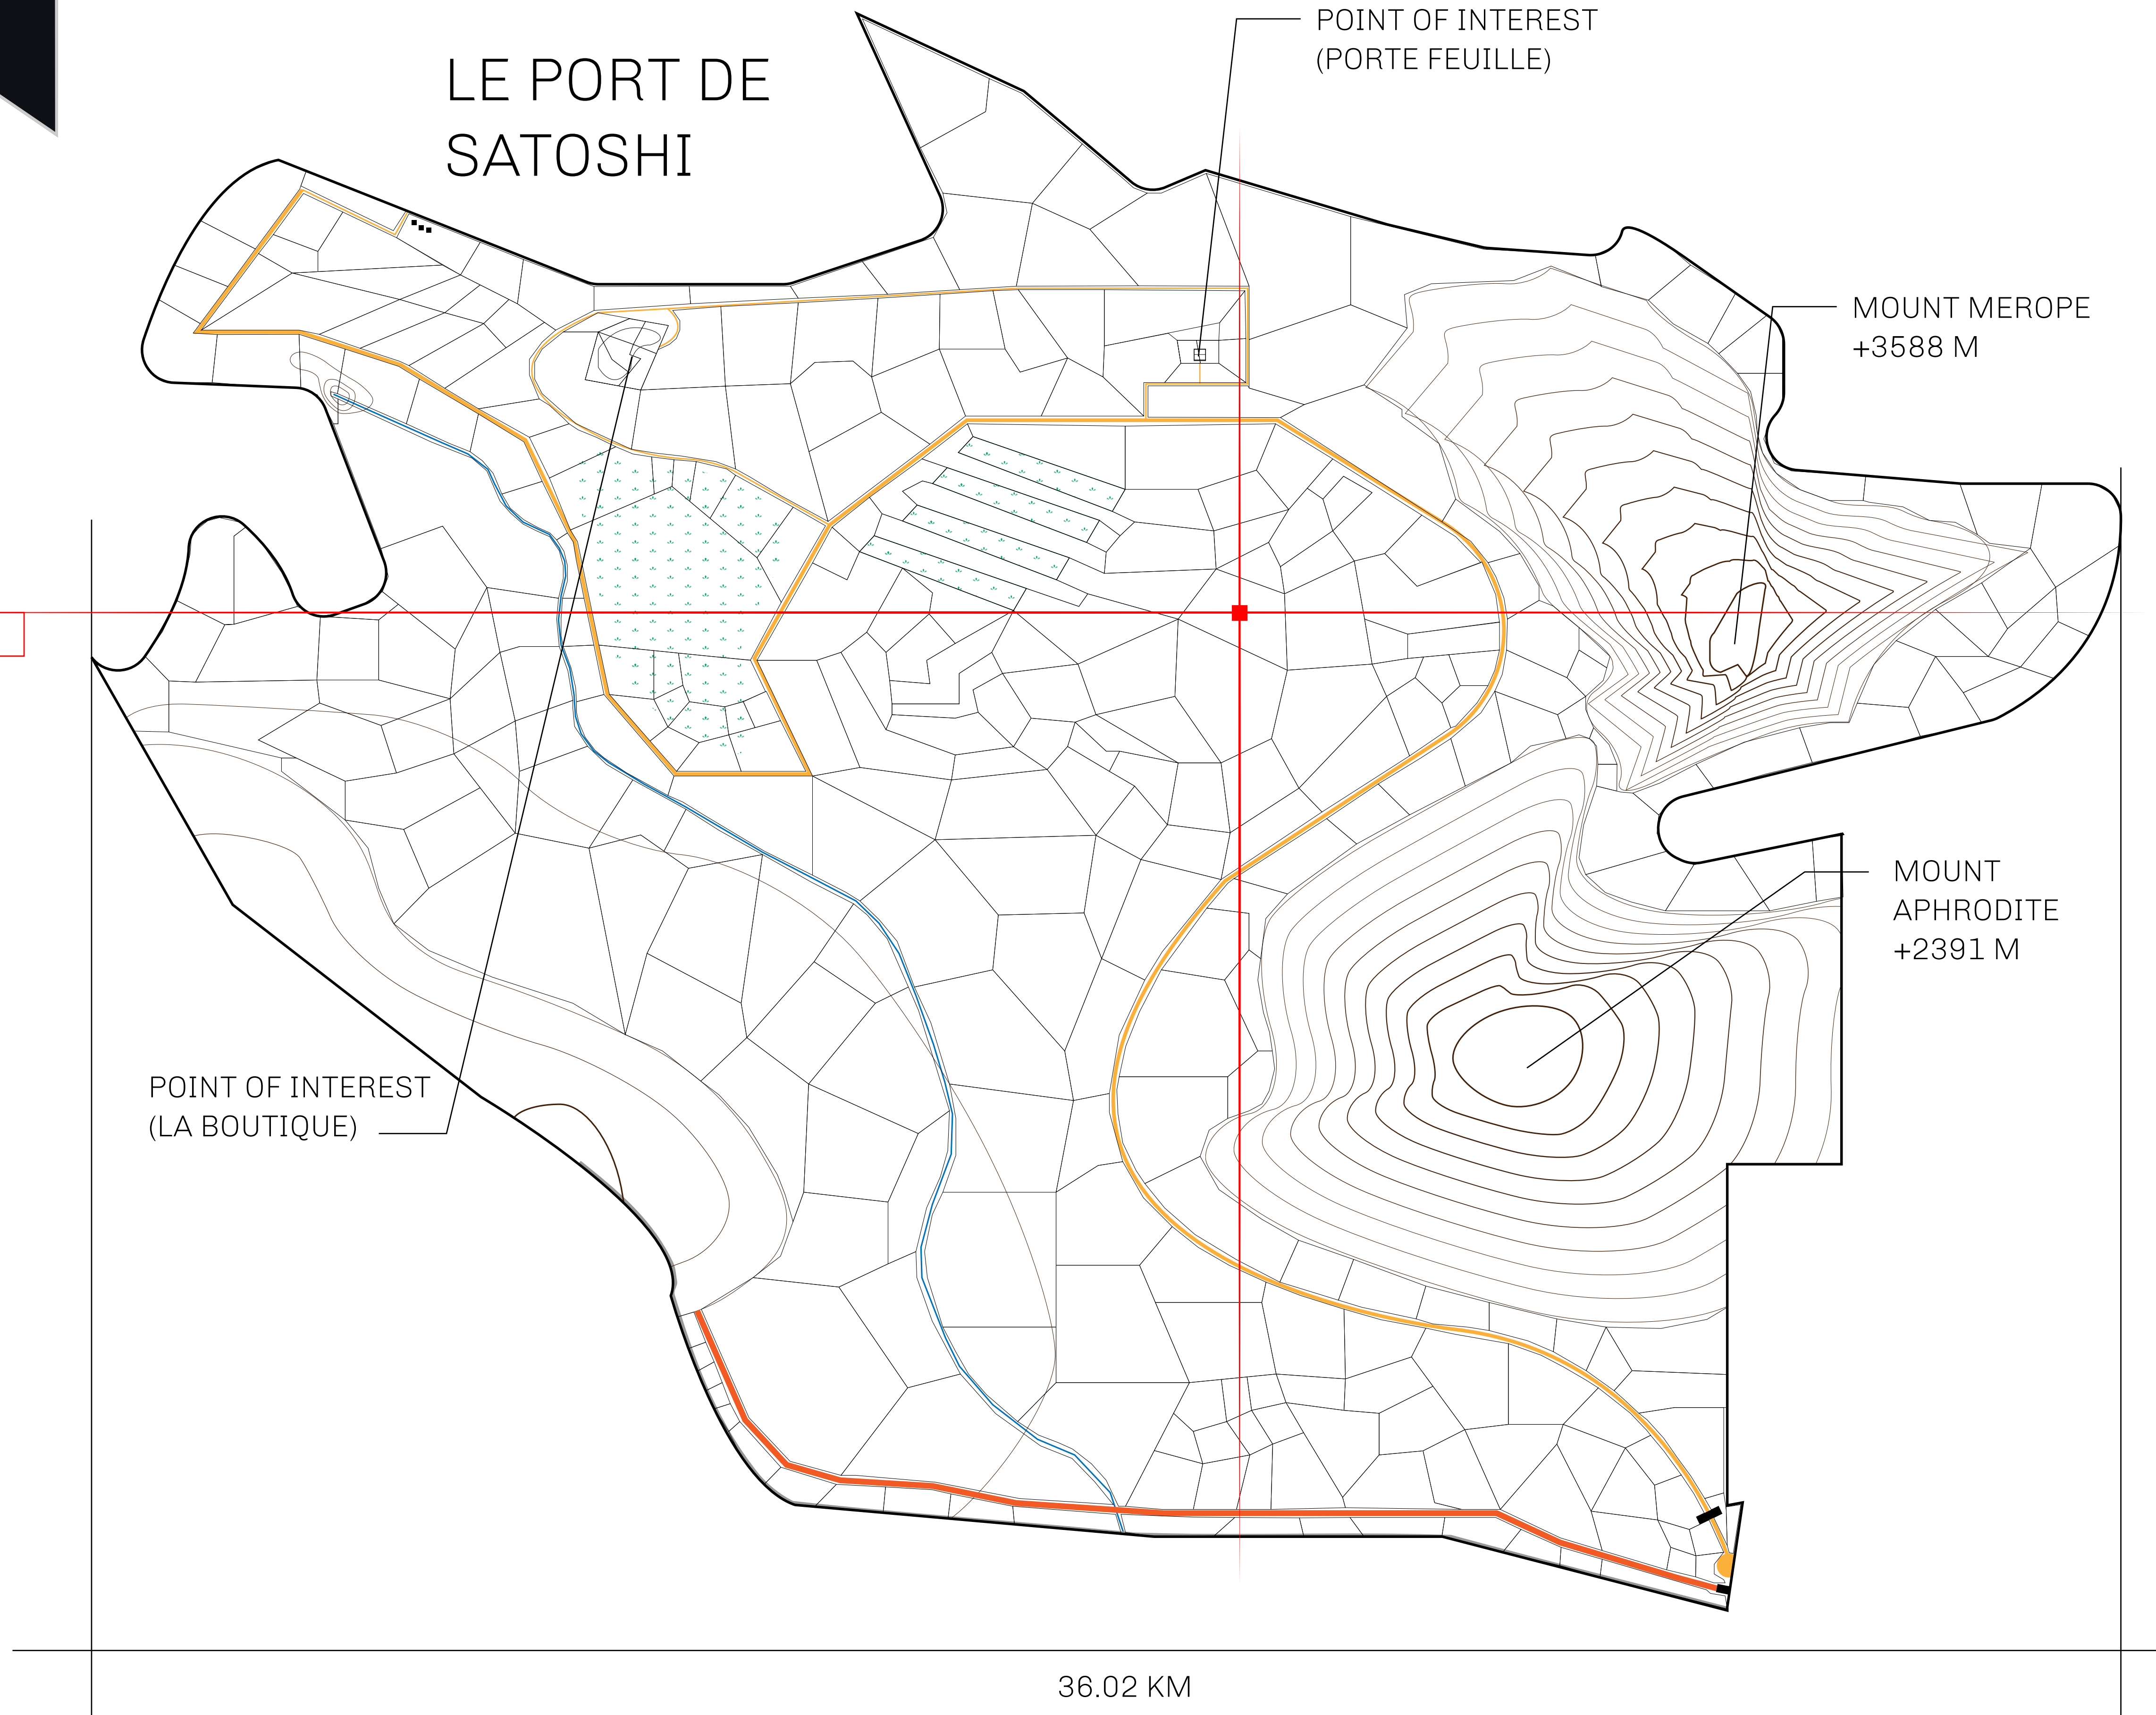

LOOT NFT WORLD

LES SULTANS

A place of stunning beauty, Le Royaume is known for its exquisite shopping, parks, and grand boulevards. Satoshi's Lounge (the area of La Boutique and Porte Feuille) offers limited-edition and unique items only available for sale in LTT. Land, all sorts of embellishments, and widgets are sold exclusively here. All items are offered first on auction for 24 hours (with a reserve price), and if the reserve is not met, they are listed in a buy-it-now format (reserve price, plus 10%).

GEOGRAPHY

| | |
|---------------|----------------------------------|
| COASTLINE | 131 KM (81.40 MILES) |
| BORDERS | OCEAN, THE GREAT EMPIRE, X BY SL |
| HIGHEST POINT | MOUNT MEROPE +3588 M |
| LOWEST POINT | THE PORT OF SATOSHI 0 M |
| PLOTS | 331 |
| SCALE | 1:50000 |

| | | | |
|--------------------------------|---|---|----------------------|
| H.M. LNFT Land Registry | | TITLE NUMBER | |
| | | S123-221121 | |
| ADMINISTRATIVE AREA | ROYAUME DE SATOSHI | ISSUED 22 November 2021 <i>bl.</i> | SCALE 1/50000 |
| OWNER ENTITLEMENT | Type W-SL: Share of 1% of all LTT redeemed based on number of NFT Stories minted; Mint 4 NFT Stories | | |