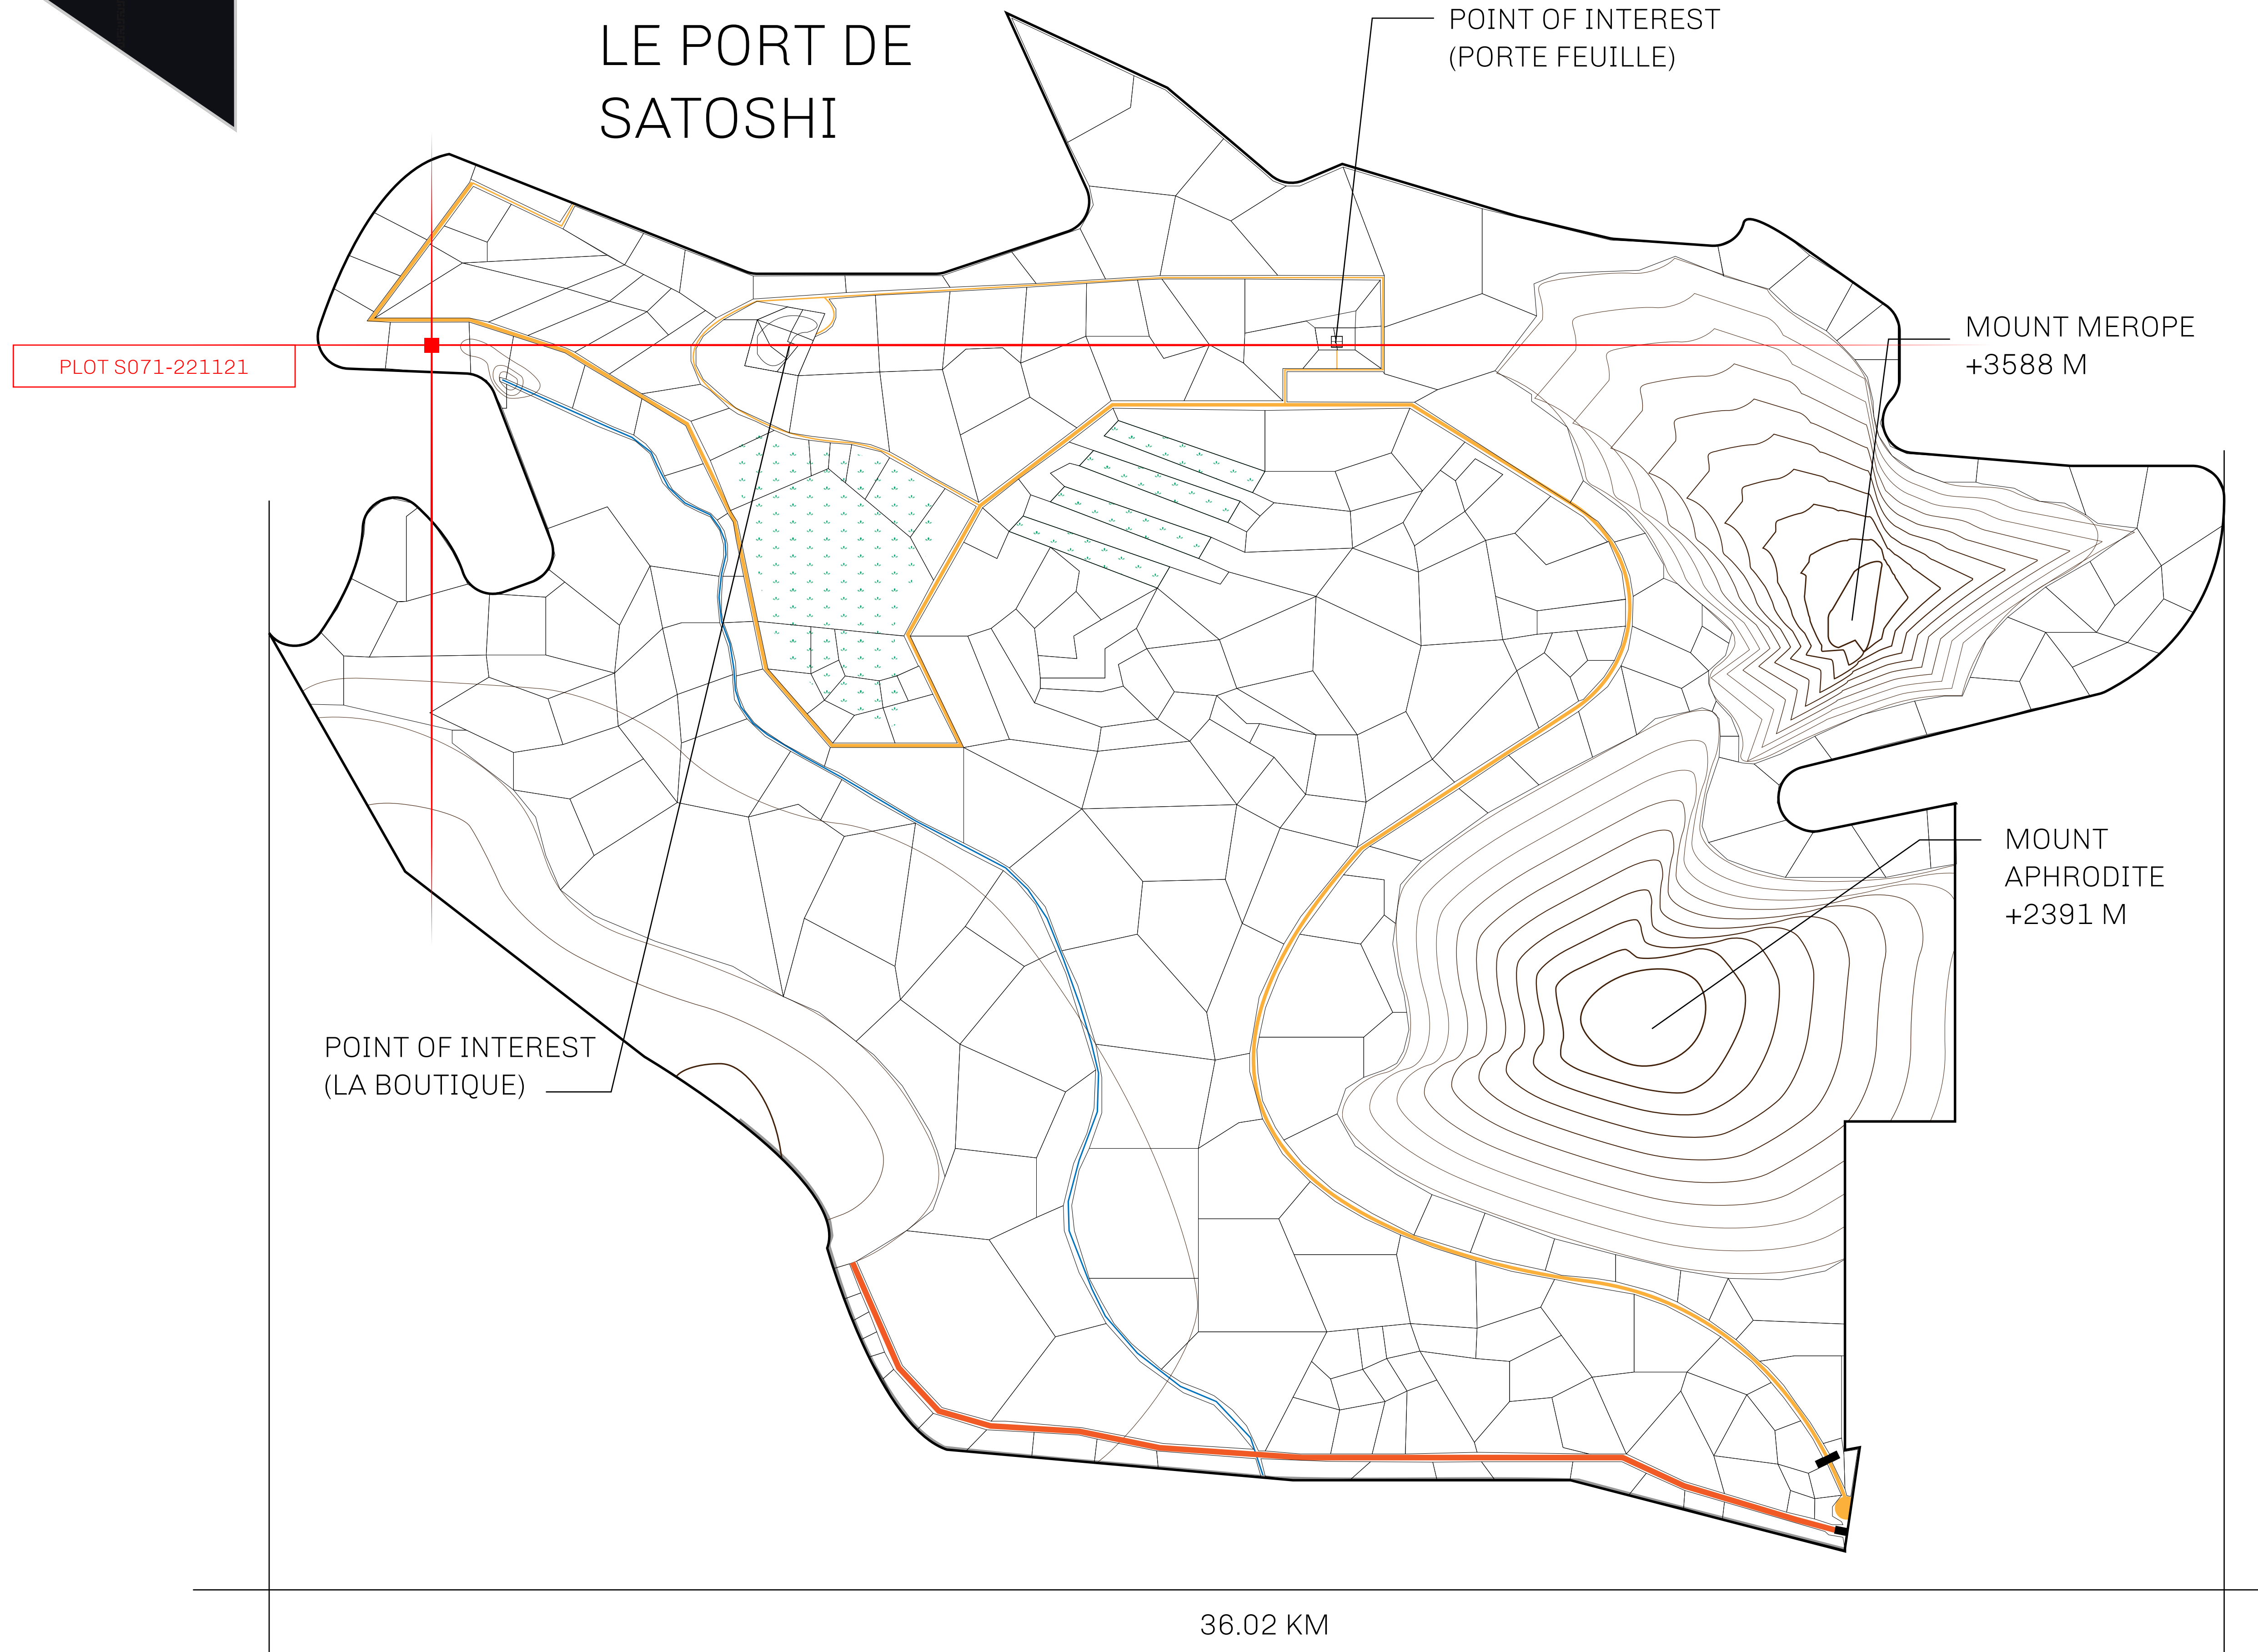

LOOT NFT WORLD

LES SULTANS

A place of stunning beauty, Le Royaume is known for its exquisite shopping, parks, and grand boulevards. Satoshi's Lounge (the area of La Boutique and Porte Feuille) offers limited-edition and unique items only available for sale in LTT. Land, all sorts of embellishments, and widgets are sold exclusively here. All items are offered first on auction for 24 hours (with a reserve price), and if the reserve is not met, they are listed in a buy-it-now format (reserve price, plus 10%).

GEOGRAPHY

COASTLINE	131 KM (81.40 MILES)
BORDERS	OCEAN, THE GREAT EMPIRE, X BY SL
HIGHEST POINT	MOUNT MEROPE +3588 M
LOWEST POINT	THE PORT OF SATOSHI 0 M
PLOTS	331
SCALE	1:50000

H.M. LNFT Land Registry		TITLE NUMBER	
		S071-221121	
ADMINISTRATIVE AREA	ROYAUME DE SATOSHI	ISSUED 22 November 2021 <i>bl.</i>	SCALE 1/50000
OWNER ENTITLEMENT	Type W-SL: Share of 1% of all LTT redeemed based on number of NFT Stories minted; Mint 4 NFT Stories		

OFFICIAL PERSPECTIVE SHEET FOR FILING
Indicate vantage point for each drawing. Copy and
mark each sheet required prior to filing.

Guide - Vantage point should be
indicated as shown in the diagram: