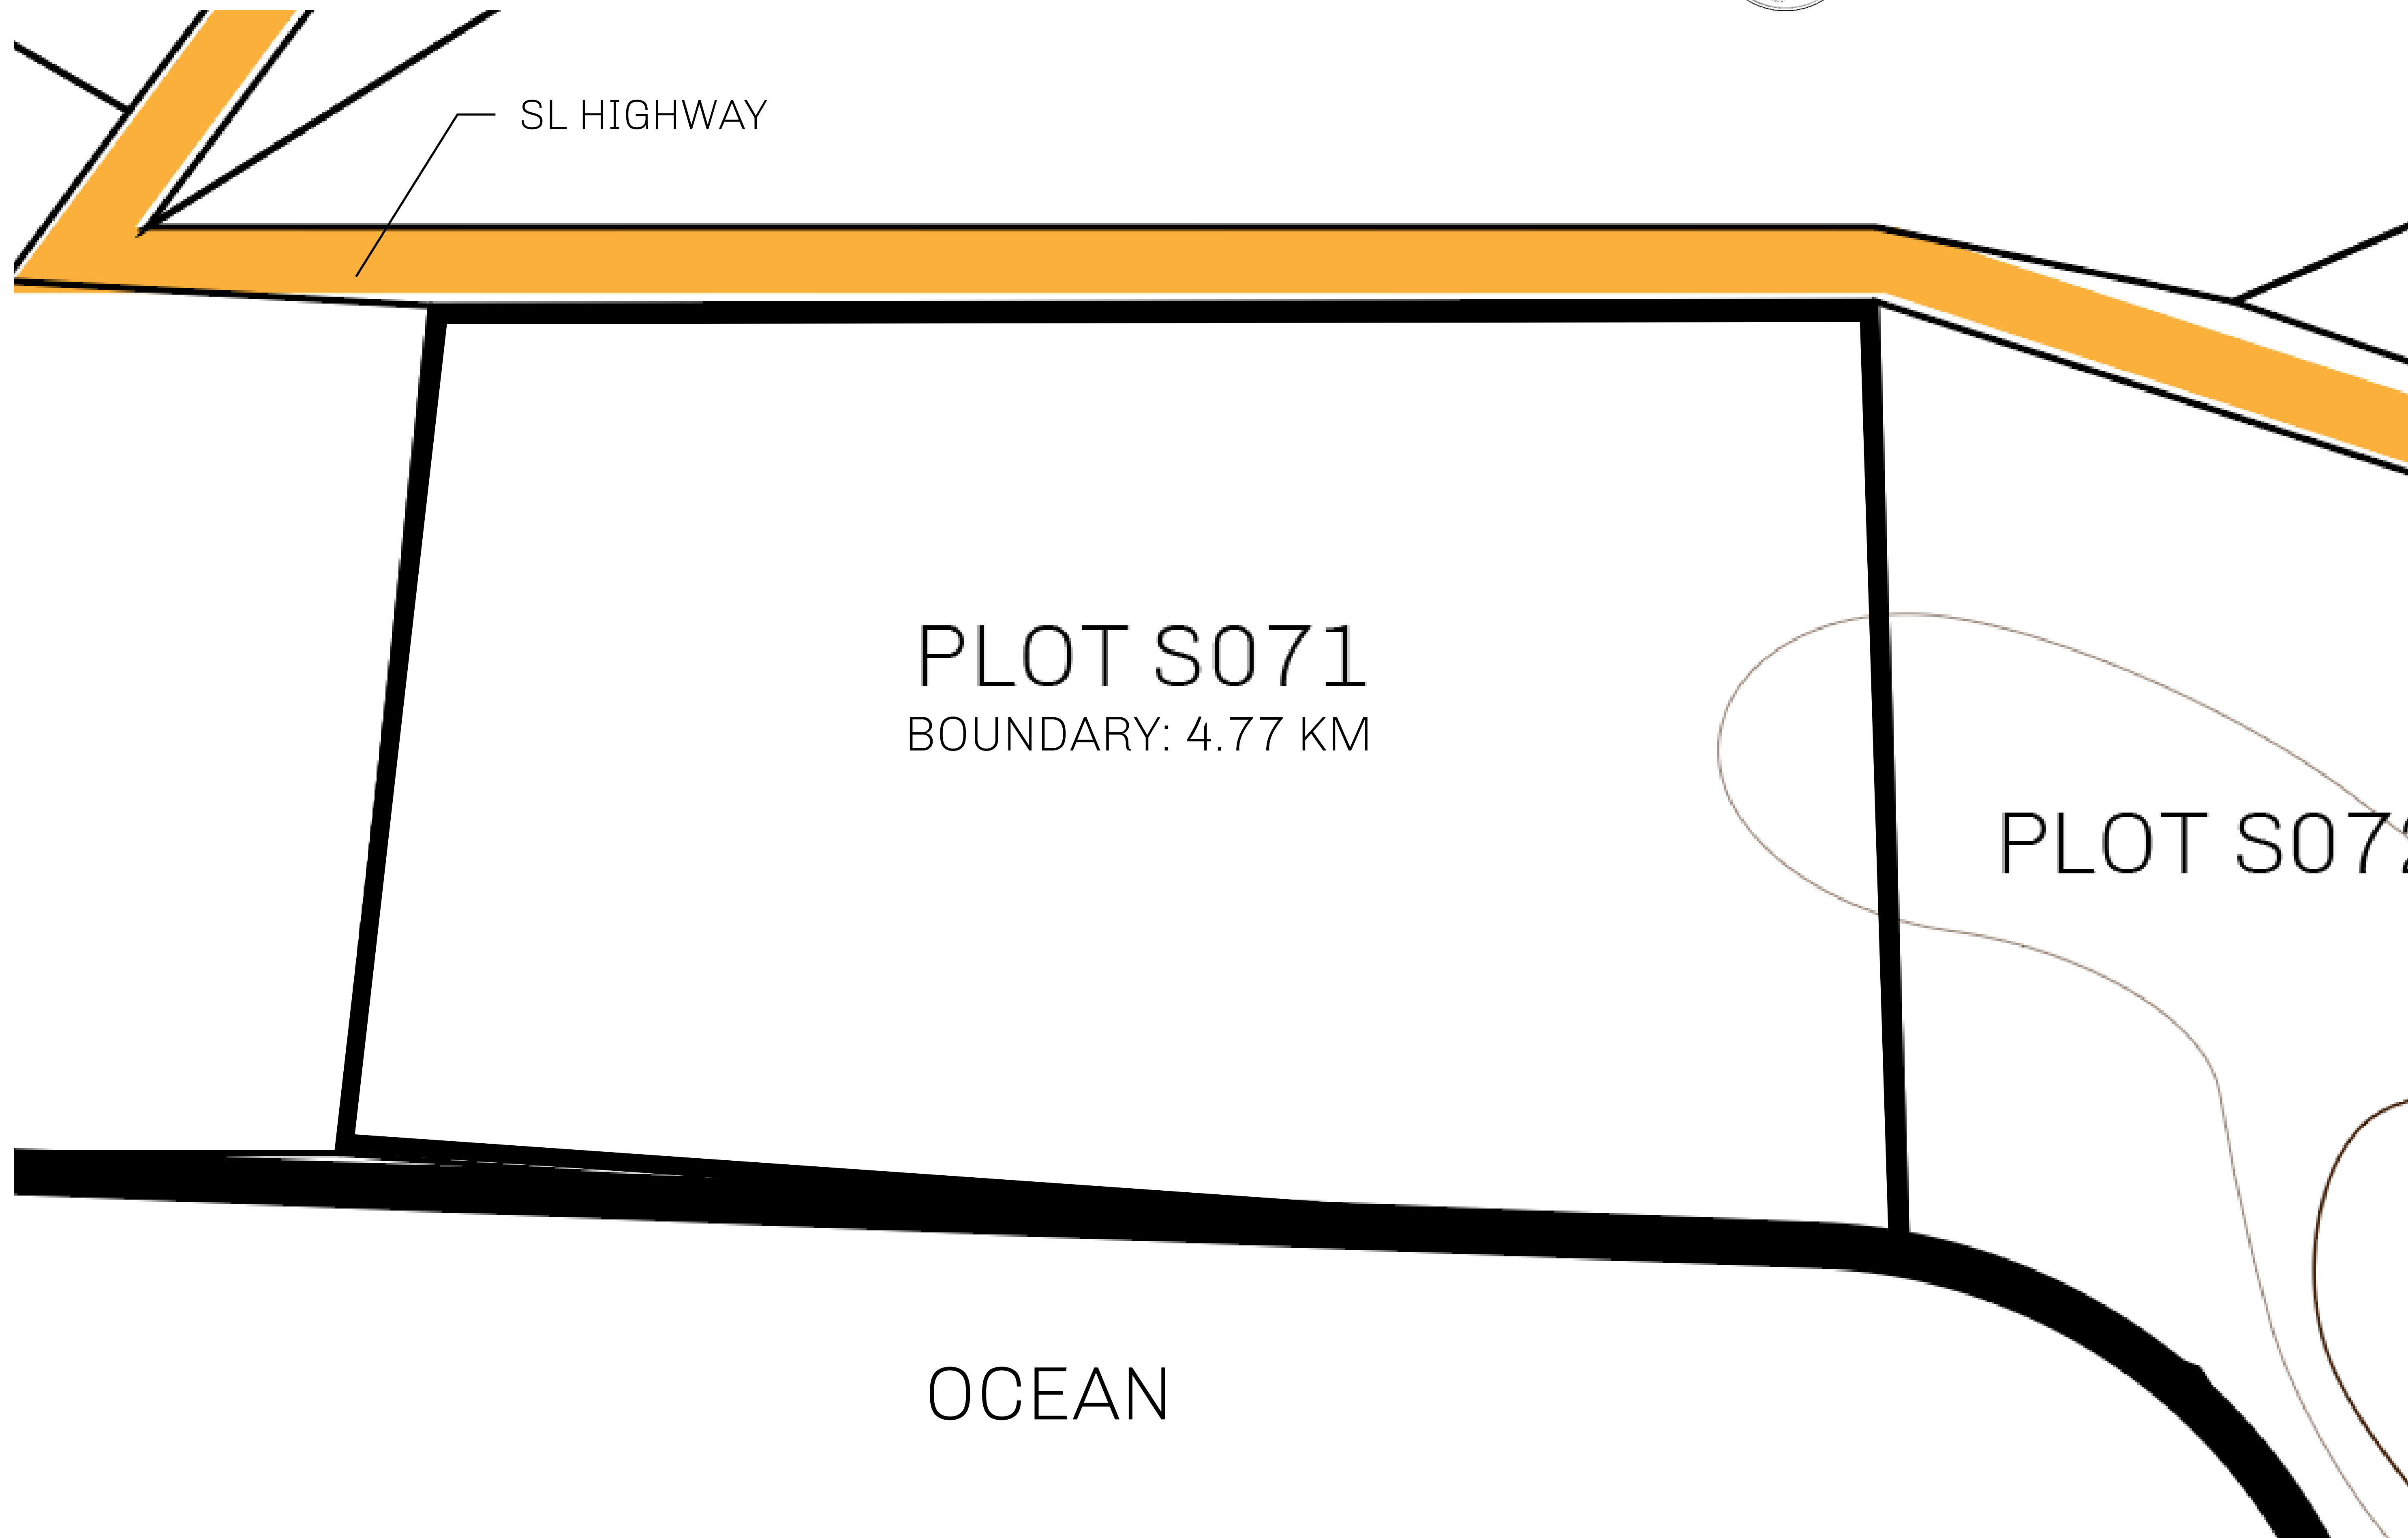

LOOT NFT WORLD

LES SULTANS

A place of stunning beauty, Le Royaume is known for its exquisite shopping, parks, and grand boulevards. Satoshi's Lounge (the area of La Boutique and Porte Feuille) offers limited-edition and unique items only available for sale in LTT. Land, all sorts of embellishments, and widgets are sold exclusively here. All items are offered first on auction for 24 hours (with a reserve price), and if the reserve is not met, they are listed in a buy-it-now format (reserve price, plus 10%).

GEOGRAPHY

COASTLINE	131 KM (81.40 MILES)
BORDERS	OCEAN, THE GREAT EMPIRE, X BY SL
HIGHEST POINT	MOUNT MEROPE +3588 M
LOWEST POINT	THE PORT OF SATOSHI 0 M
PLOTS	331
SCALE	1:50000

H.M. LNFT Land Registry		TITLE NUMBER	
		S071-221121	
ADMINISTRATIVE AREA	ROYAUME DE SATOSHI	ISSUED 22 November 2021 <i>bl.</i>	SCALE 1/50000
OWNER ENTITLEMENT	Type W-SL: Share of 1% of all LTT redeemed based on number of NFT Stories minted; Mint 4 NFT Stories		

OFFICIAL PERSPECTIVE SHEET FOR FILING
Indicate vantage point for each drawing. Copy and
mark each sheet required prior to filing.

Guide - Vantage point should be
indicated as shown in the diagram: