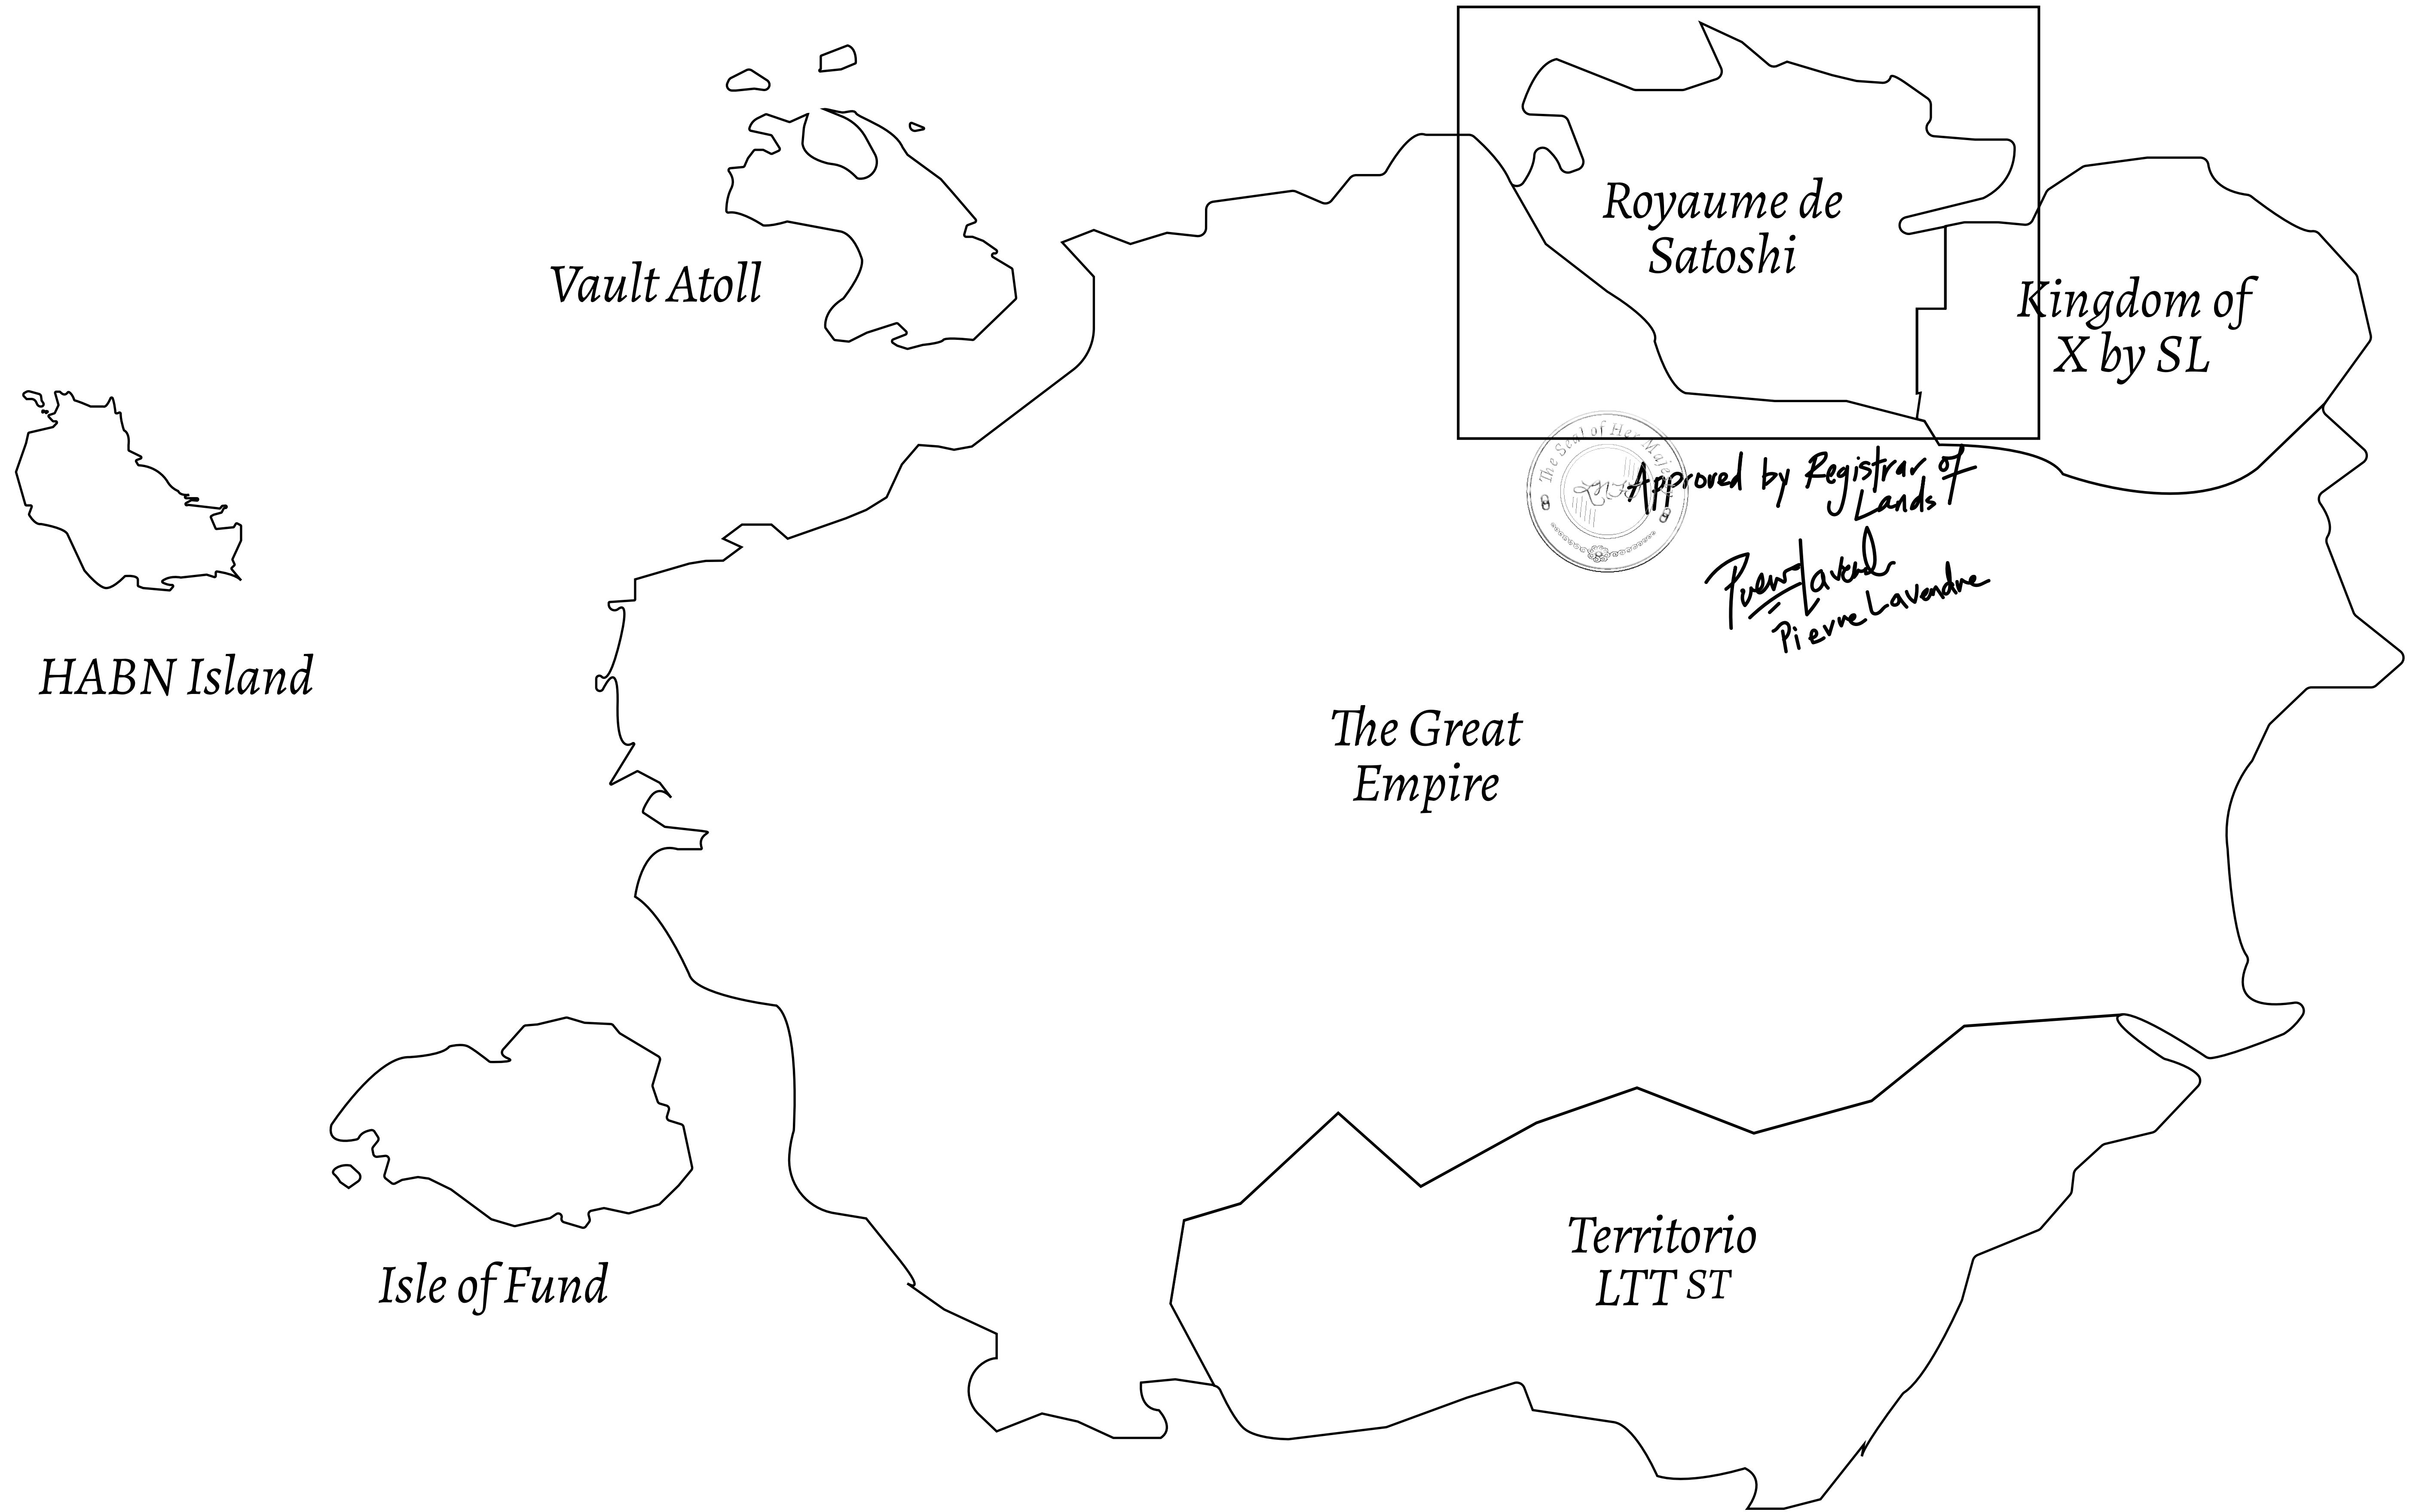

LOOT NFT WORLD