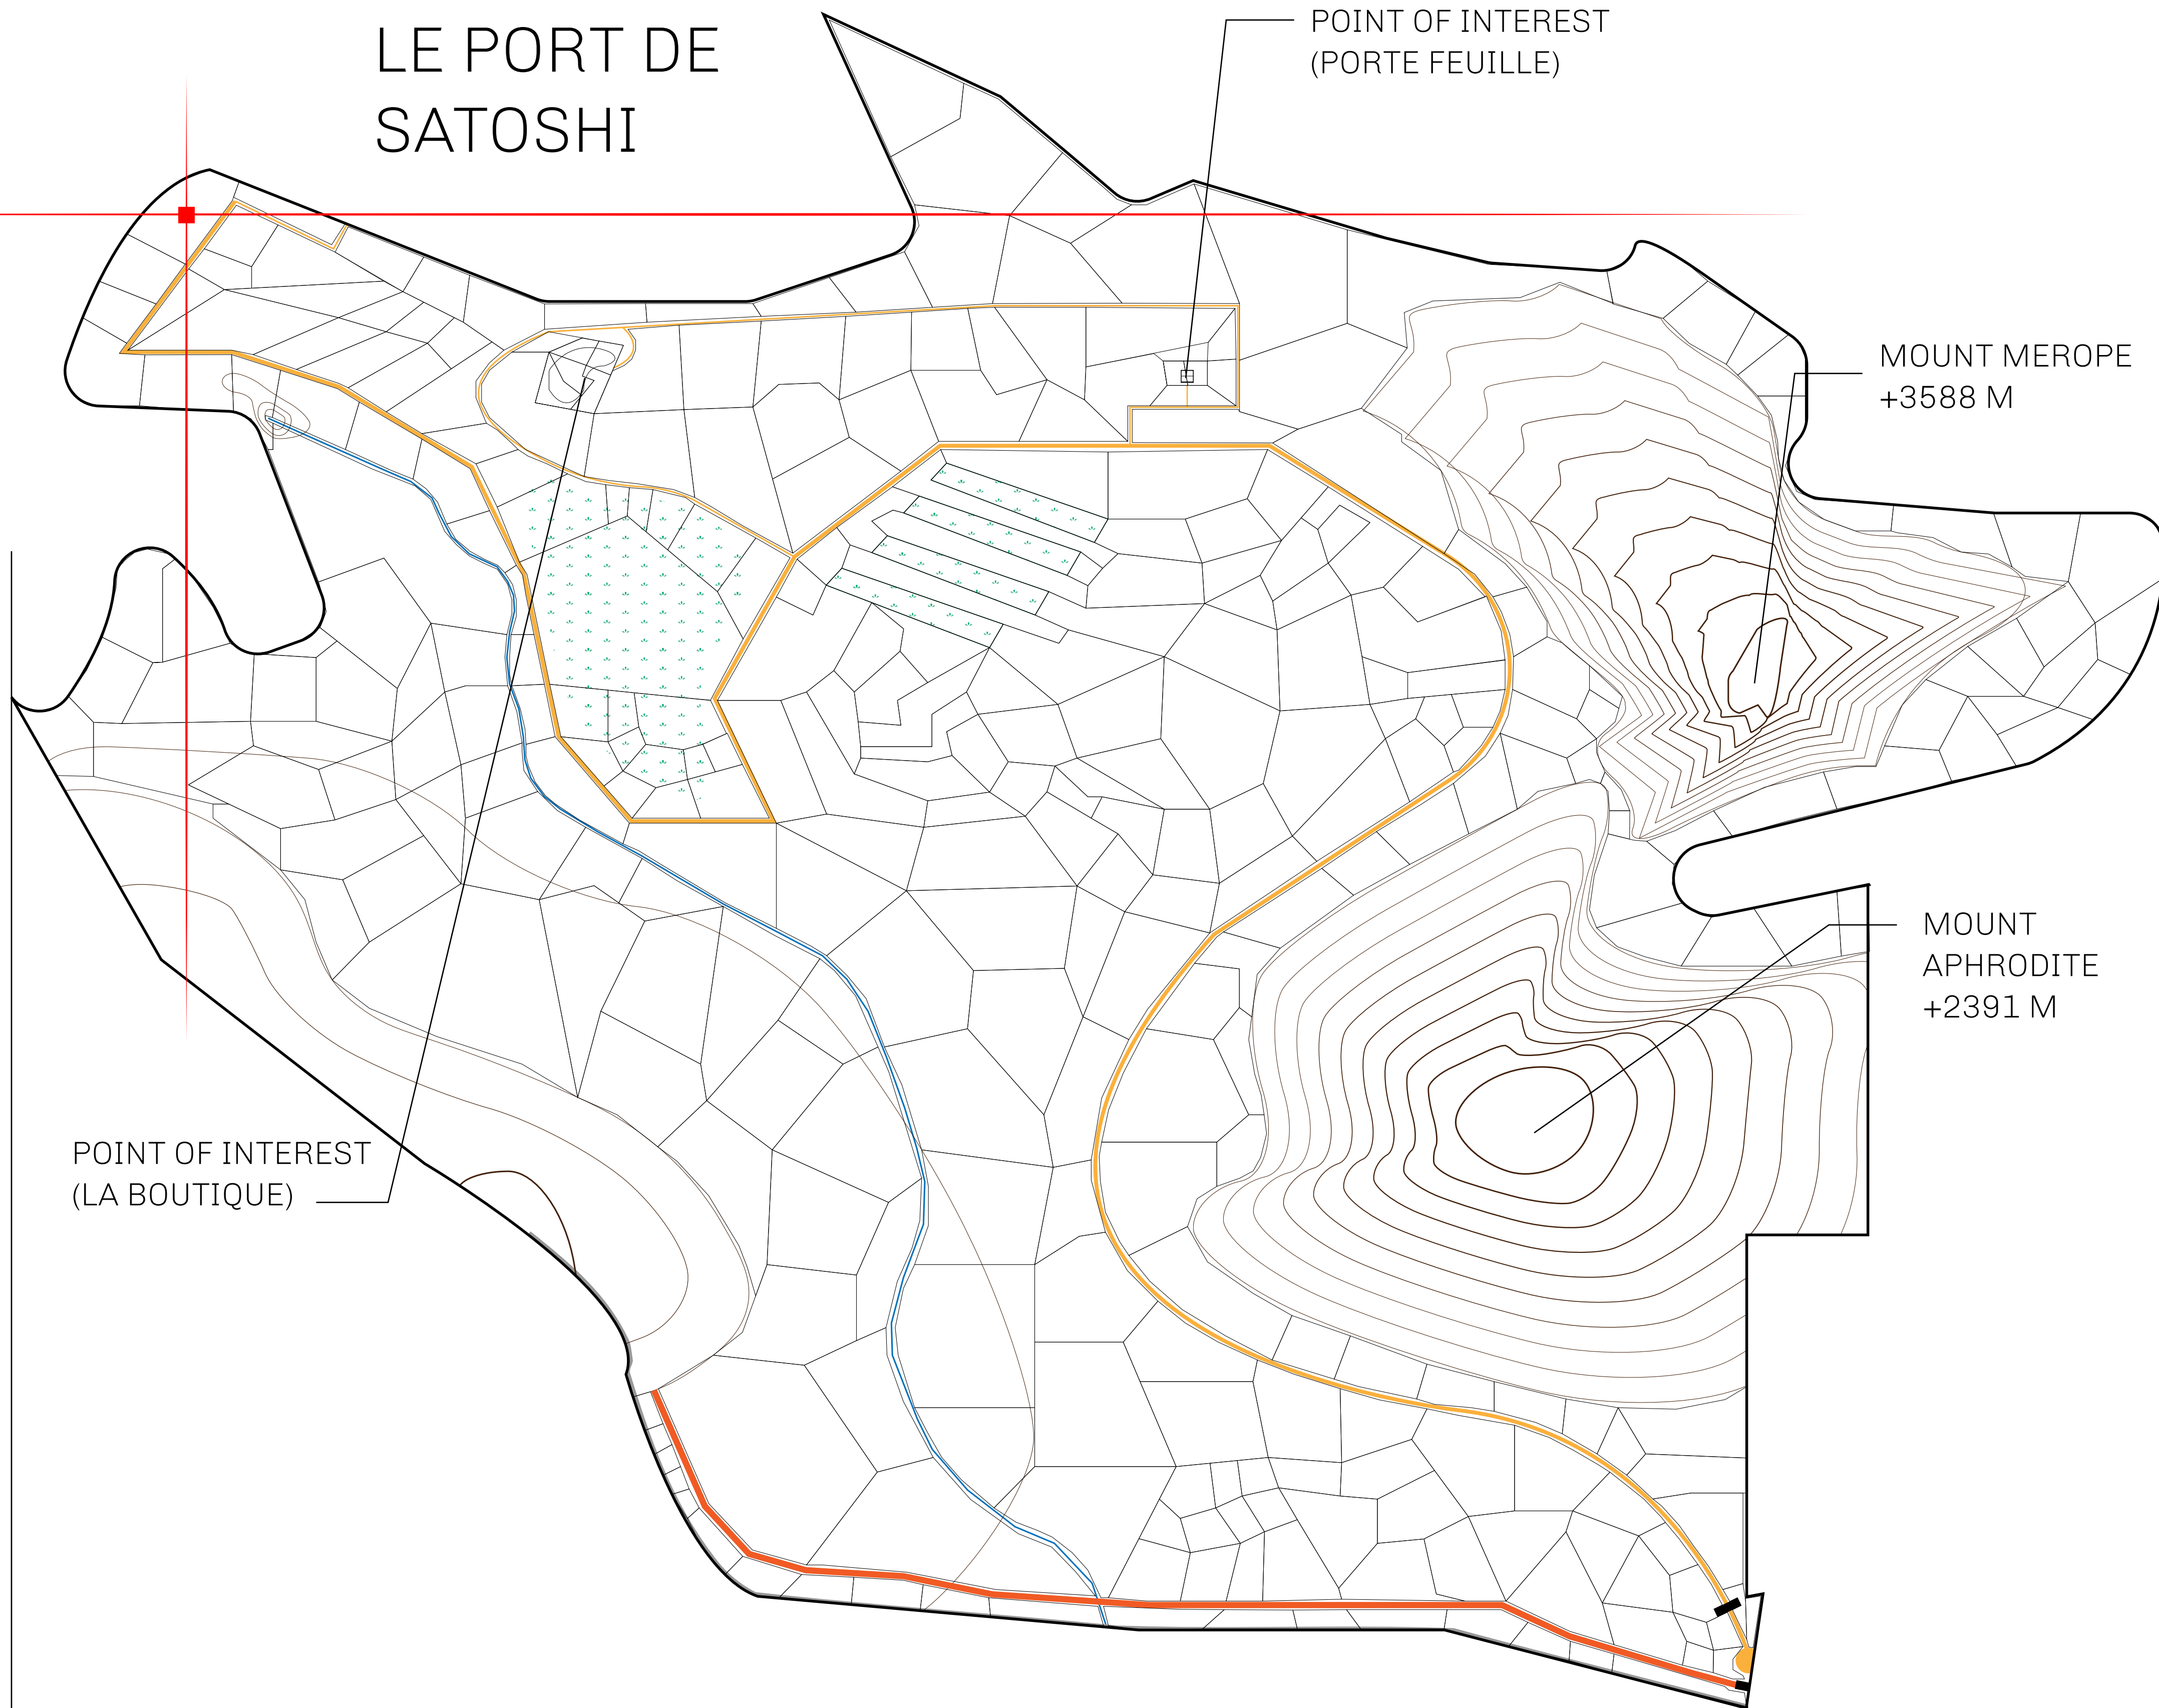

LOOT NFT WORLD

LES SULTANS

A place of stunning beauty, Le Royaume is known for its exquisite shopping, parks, and grand boulevards. Satoshi's Lounge (the area of La Boutique and Porte Feuille) offers limited-edition and unique items only available for sale in LTT. Land, all sorts of embellishments, and widgets are sold exclusively here. All items are offered first on auction for 24 hours (with a reserve price), and if the reserve is not met, they are listed in a buy-it-now format (reserve price, plus 10%).

GEOGRAPHY

COASTLINE	131 KM (81.40 MILES)
BORDERS	OCEAN, THE GREAT EMPIRE, X BY SL
HIGHEST POINT	MOUNT MEROPE +3588 M
LOWEST POINT	THE PORT OF SATOSHI 0 M
PLOTS	331
SCALE	1:50000

LE PORT DE SATOSHI

PLOT S067-221121

36.02 KM

H.M. LNFT Land Registry		TITLE NUMBER	
		S067-221121	
ADMINISTRATIVE AREA	ROYAUME DE SATOSHI	ISSUED 22 November 2021 <i>bl.</i>	SCALE 1/50000
OWNER ENTITLEMENT	Type W-SL: Share of 1% of all LTT redeemed based on number of NFT Stories minted; Mint 4 NFT Stories		

OFFICIAL PERSPECTIVE SHEET FOR FILING
Indicate vantage point for each drawing. Copy and
mark each sheet required prior to filing.

Guide - Vantage point should be
indicated as shown in the diagram: