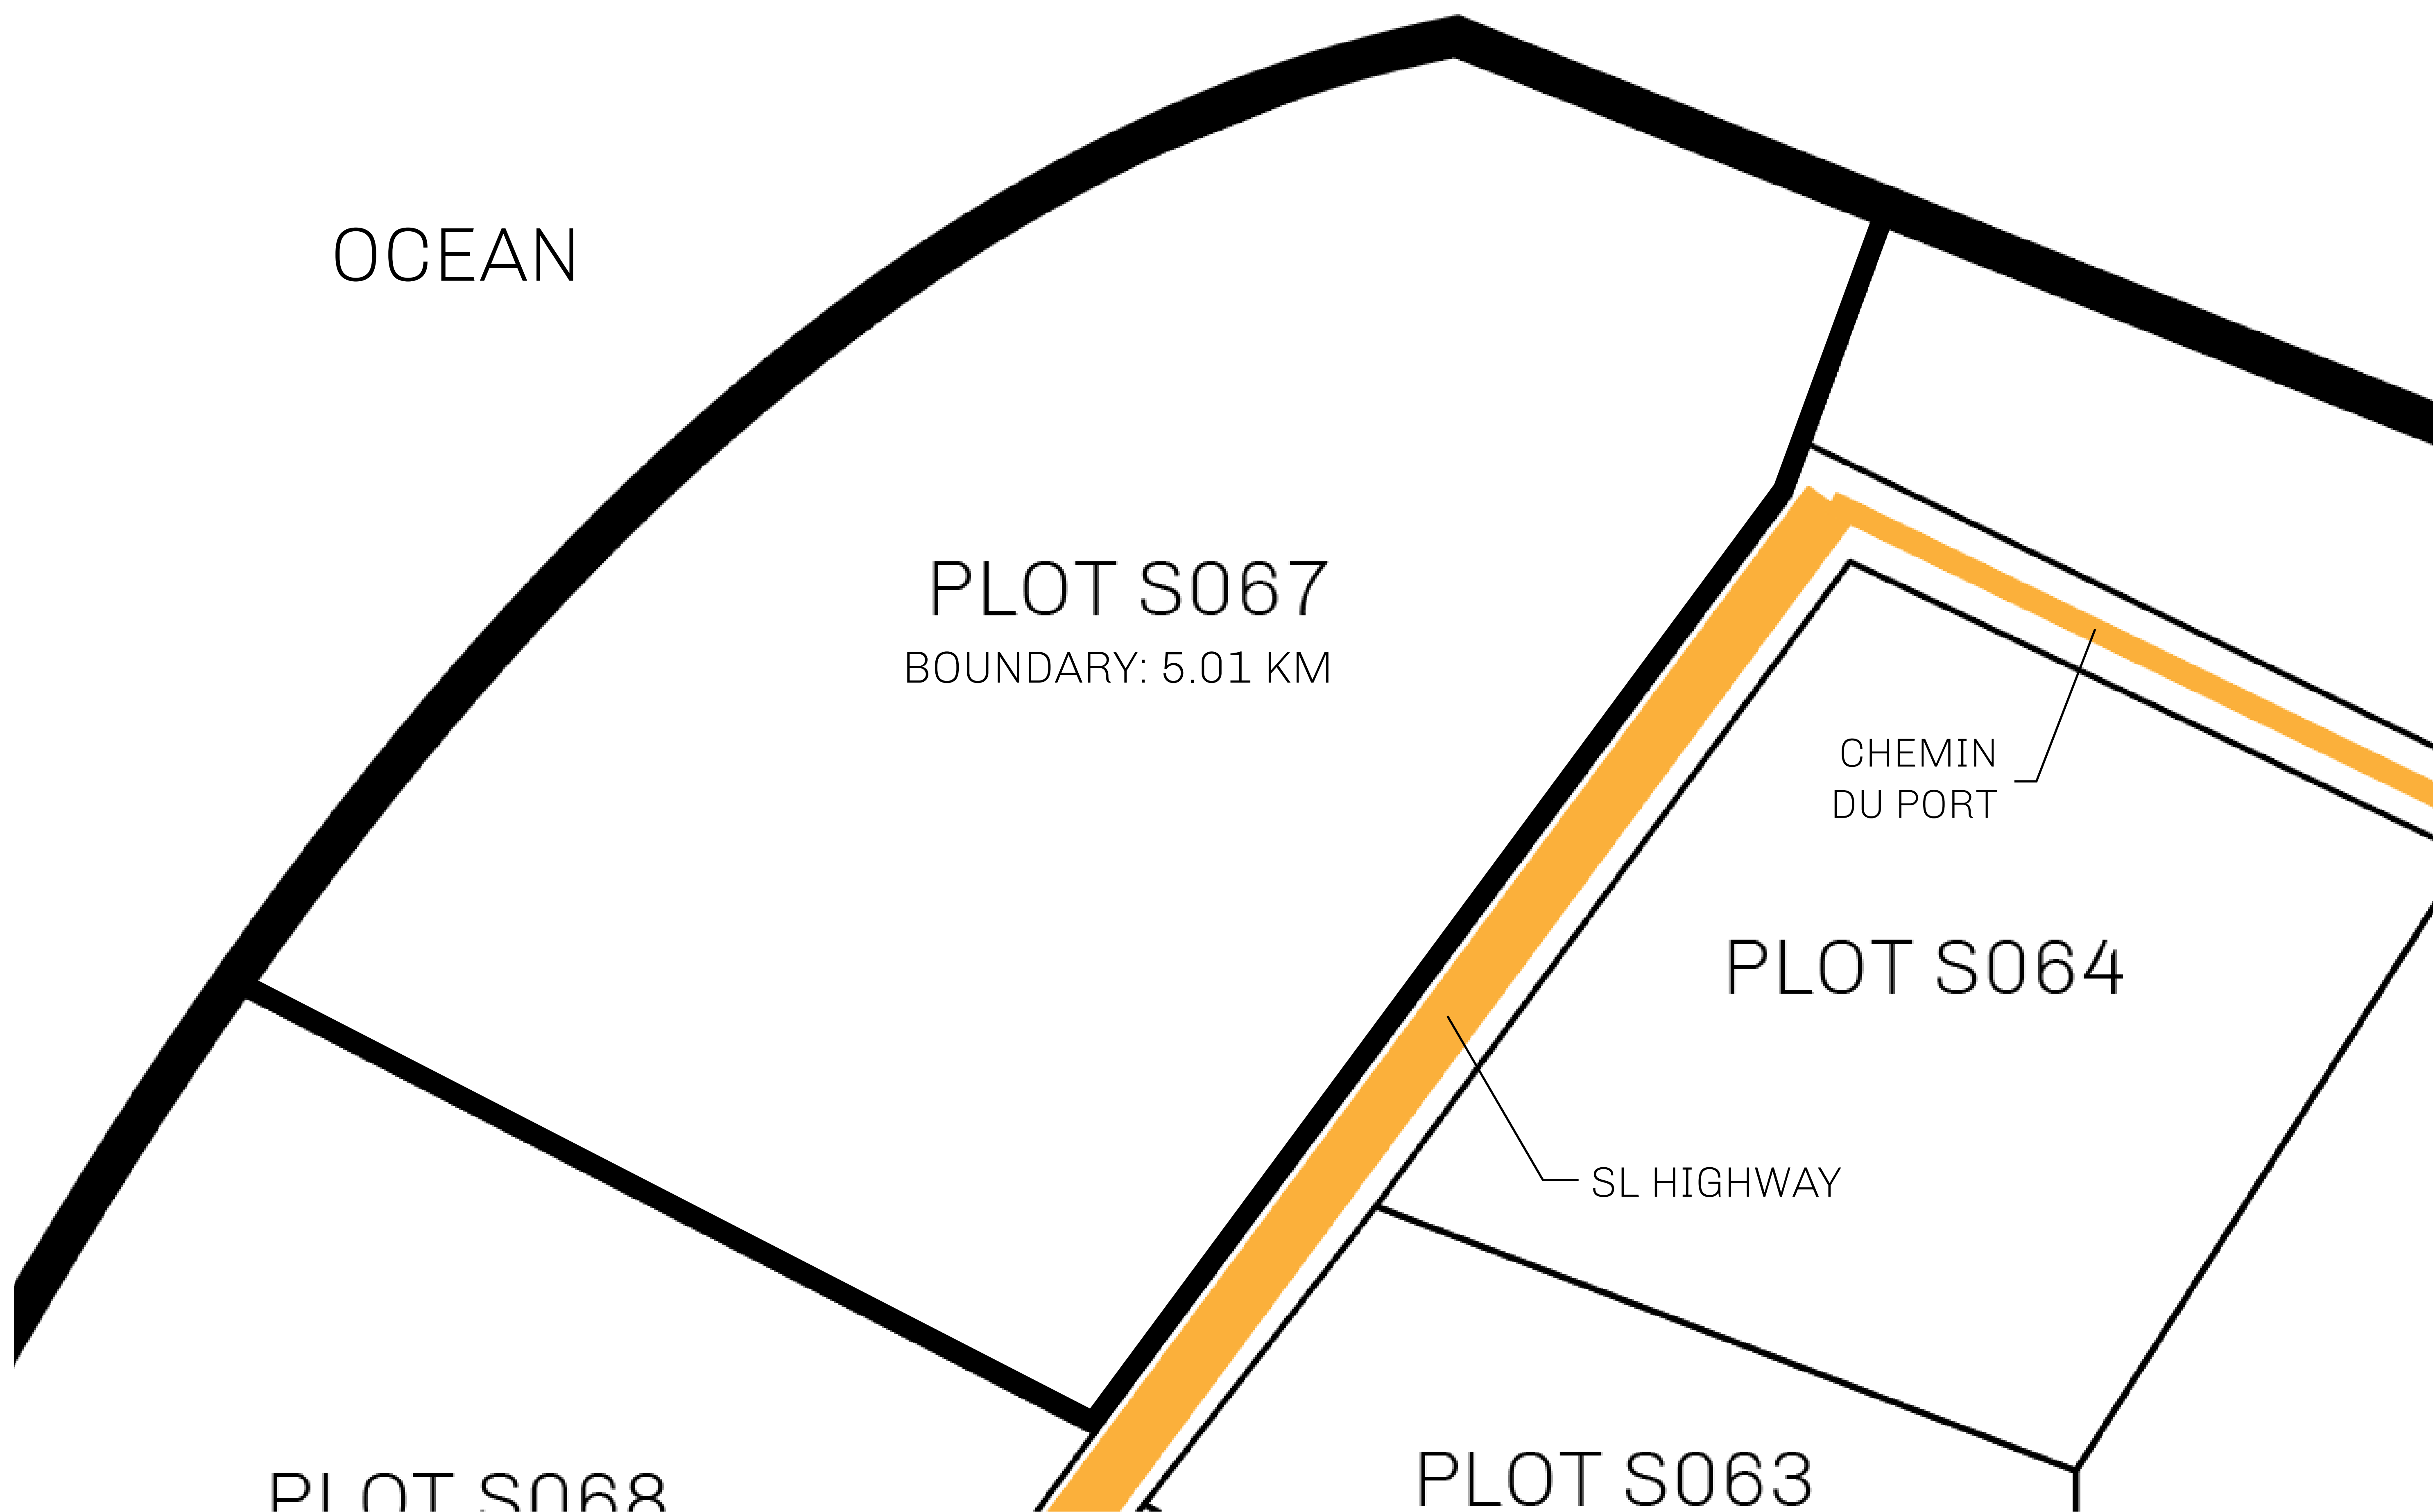

GEOGRAPHY

COASTLINE	131 KM (81.40 MILES)
BORDERS	OCEAN, THE GREAT EMPIRE, X BY SL
HIGHEST POINT	MOUNT MEROPE +3588 M
LOWEST POINT	THE PORT OF SATOSHI 0 M
PLOTS	331
SCALE	1:50000

LE PORT DE SATOSHI

PLOT S067-221121

36.02 KM

H.M. LNFT Land Registry		TITLE NUMBER	
		S067-221121	
ADMINISTRATIVE AREA	ROYAUME DE SATOSHI	ISSUED 22 November 2021 <i>bl.</i>	SCALE 1/50000
OWNER ENTITLEMENT	Type W-SL: Share of 1% of all LTT redeemed based on number of NFT Stories minted; Mint 4 NFT Stories		