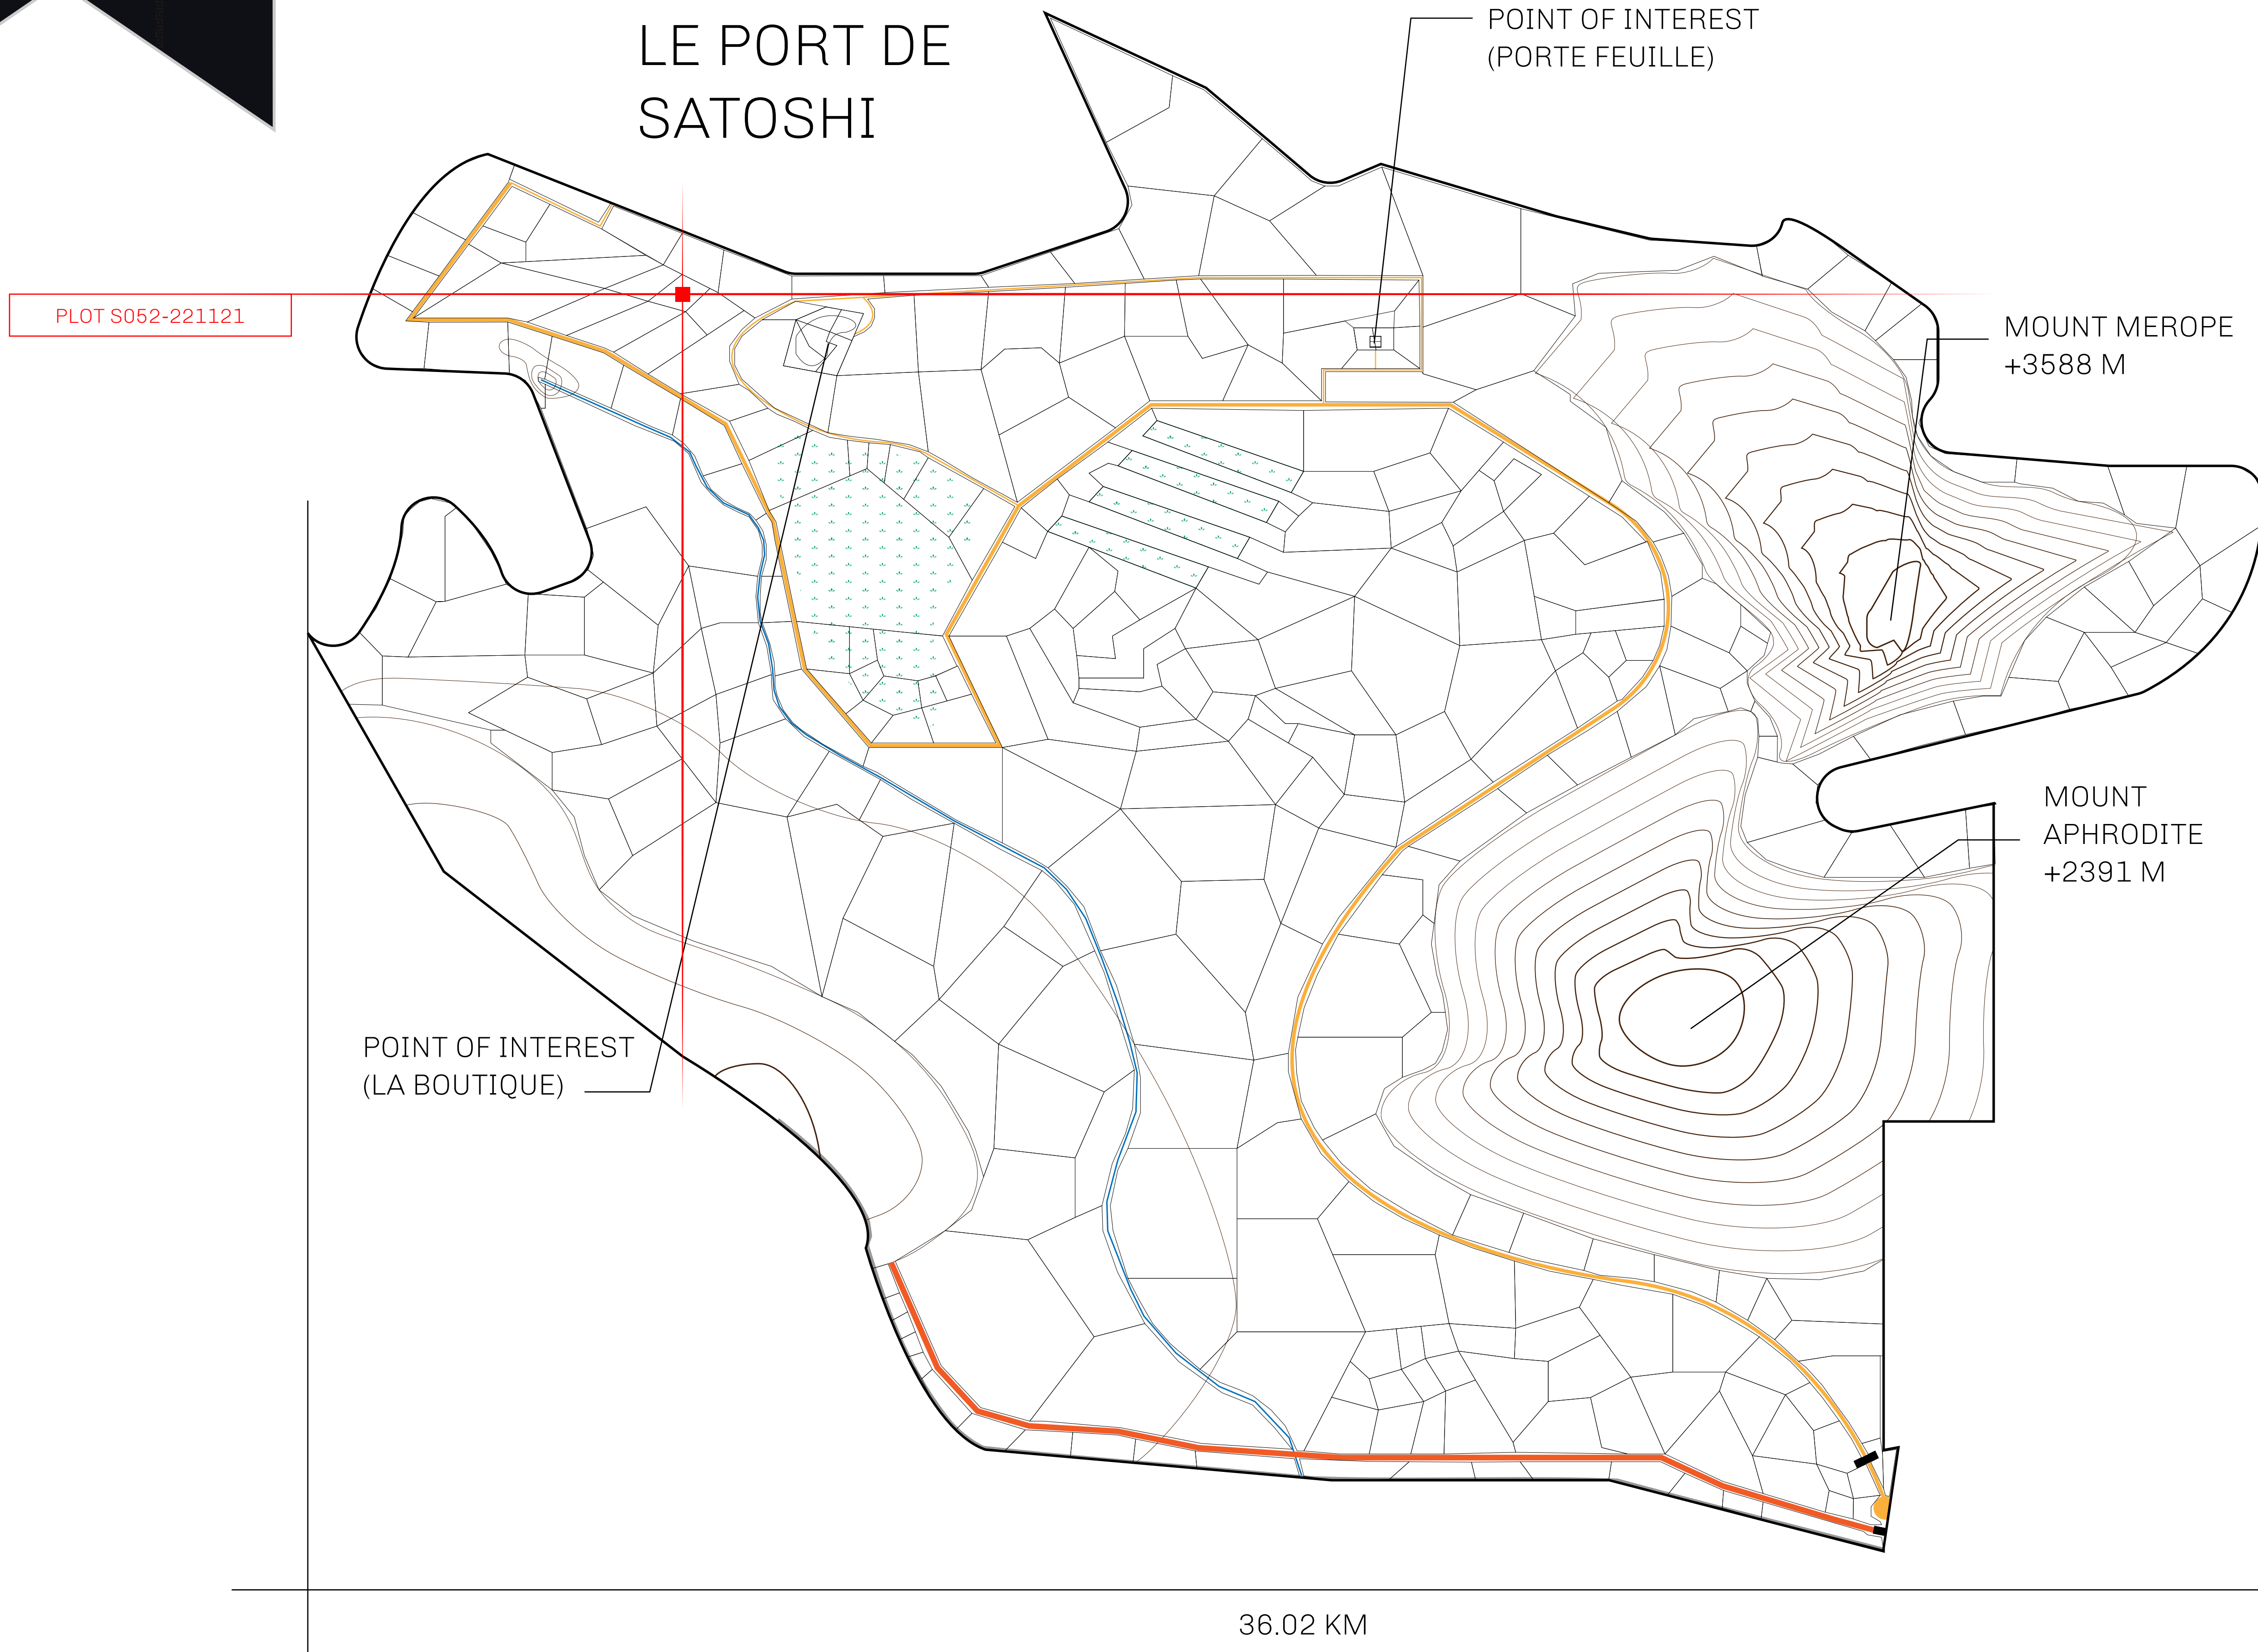

LOOT NFT WORLD

LES SULTANS

A place of stunning beauty, Le Royaume is known for its exquisite shopping, parks, and grand boulevards. Satoshi's Lounge (the area of La Boutique and Porte Feuille) offers limited-edition and unique items only available for sale in LTT. Land, all sorts of embellishments, and widgets are sold exclusively here. All items are offered first on auction for 24 hours (with a reserve price), and if the reserve is not met, they are listed in a buy-it-now format (reserve price, plus 10%).

GEOGRAPHY

COASTLINE	131 KM (81.40 MILES)
BORDERS	OCEAN, THE GREAT EMPIRE, X BY SL
HIGHEST POINT	MOUNT MEROPE +3588 M
LOWEST POINT	THE PORT OF SATOSHI 0 M
PLOTS	331
SCALE	1:50000

LE PORT DE SATOSHI

H.M. LNFT Land Registry		TITLE NUMBER	
		S052-221121	
ADMINISTRATIVE AREA	ROYAUME DE SATOSHI	ISSUED 22 November 2021 <i>B.I.</i>	SCALE 1/50000
OWNER ENTITLEMENT	Type W-SL: Share of 1% of all LTT redeemed based on number of NFT Stories minted; Mint 4 NFT Stories		

OT S054

PLOT S052
BOUNDARY: 2.67 KM

PLOT S049

OFFICIAL PERSPECTIVE SHEET FOR FILING
Indicate vantage point for each drawing. Copy and
mark each sheet required prior to filing.

Guide - Vantage point should be
indicated as shown in the diagram: