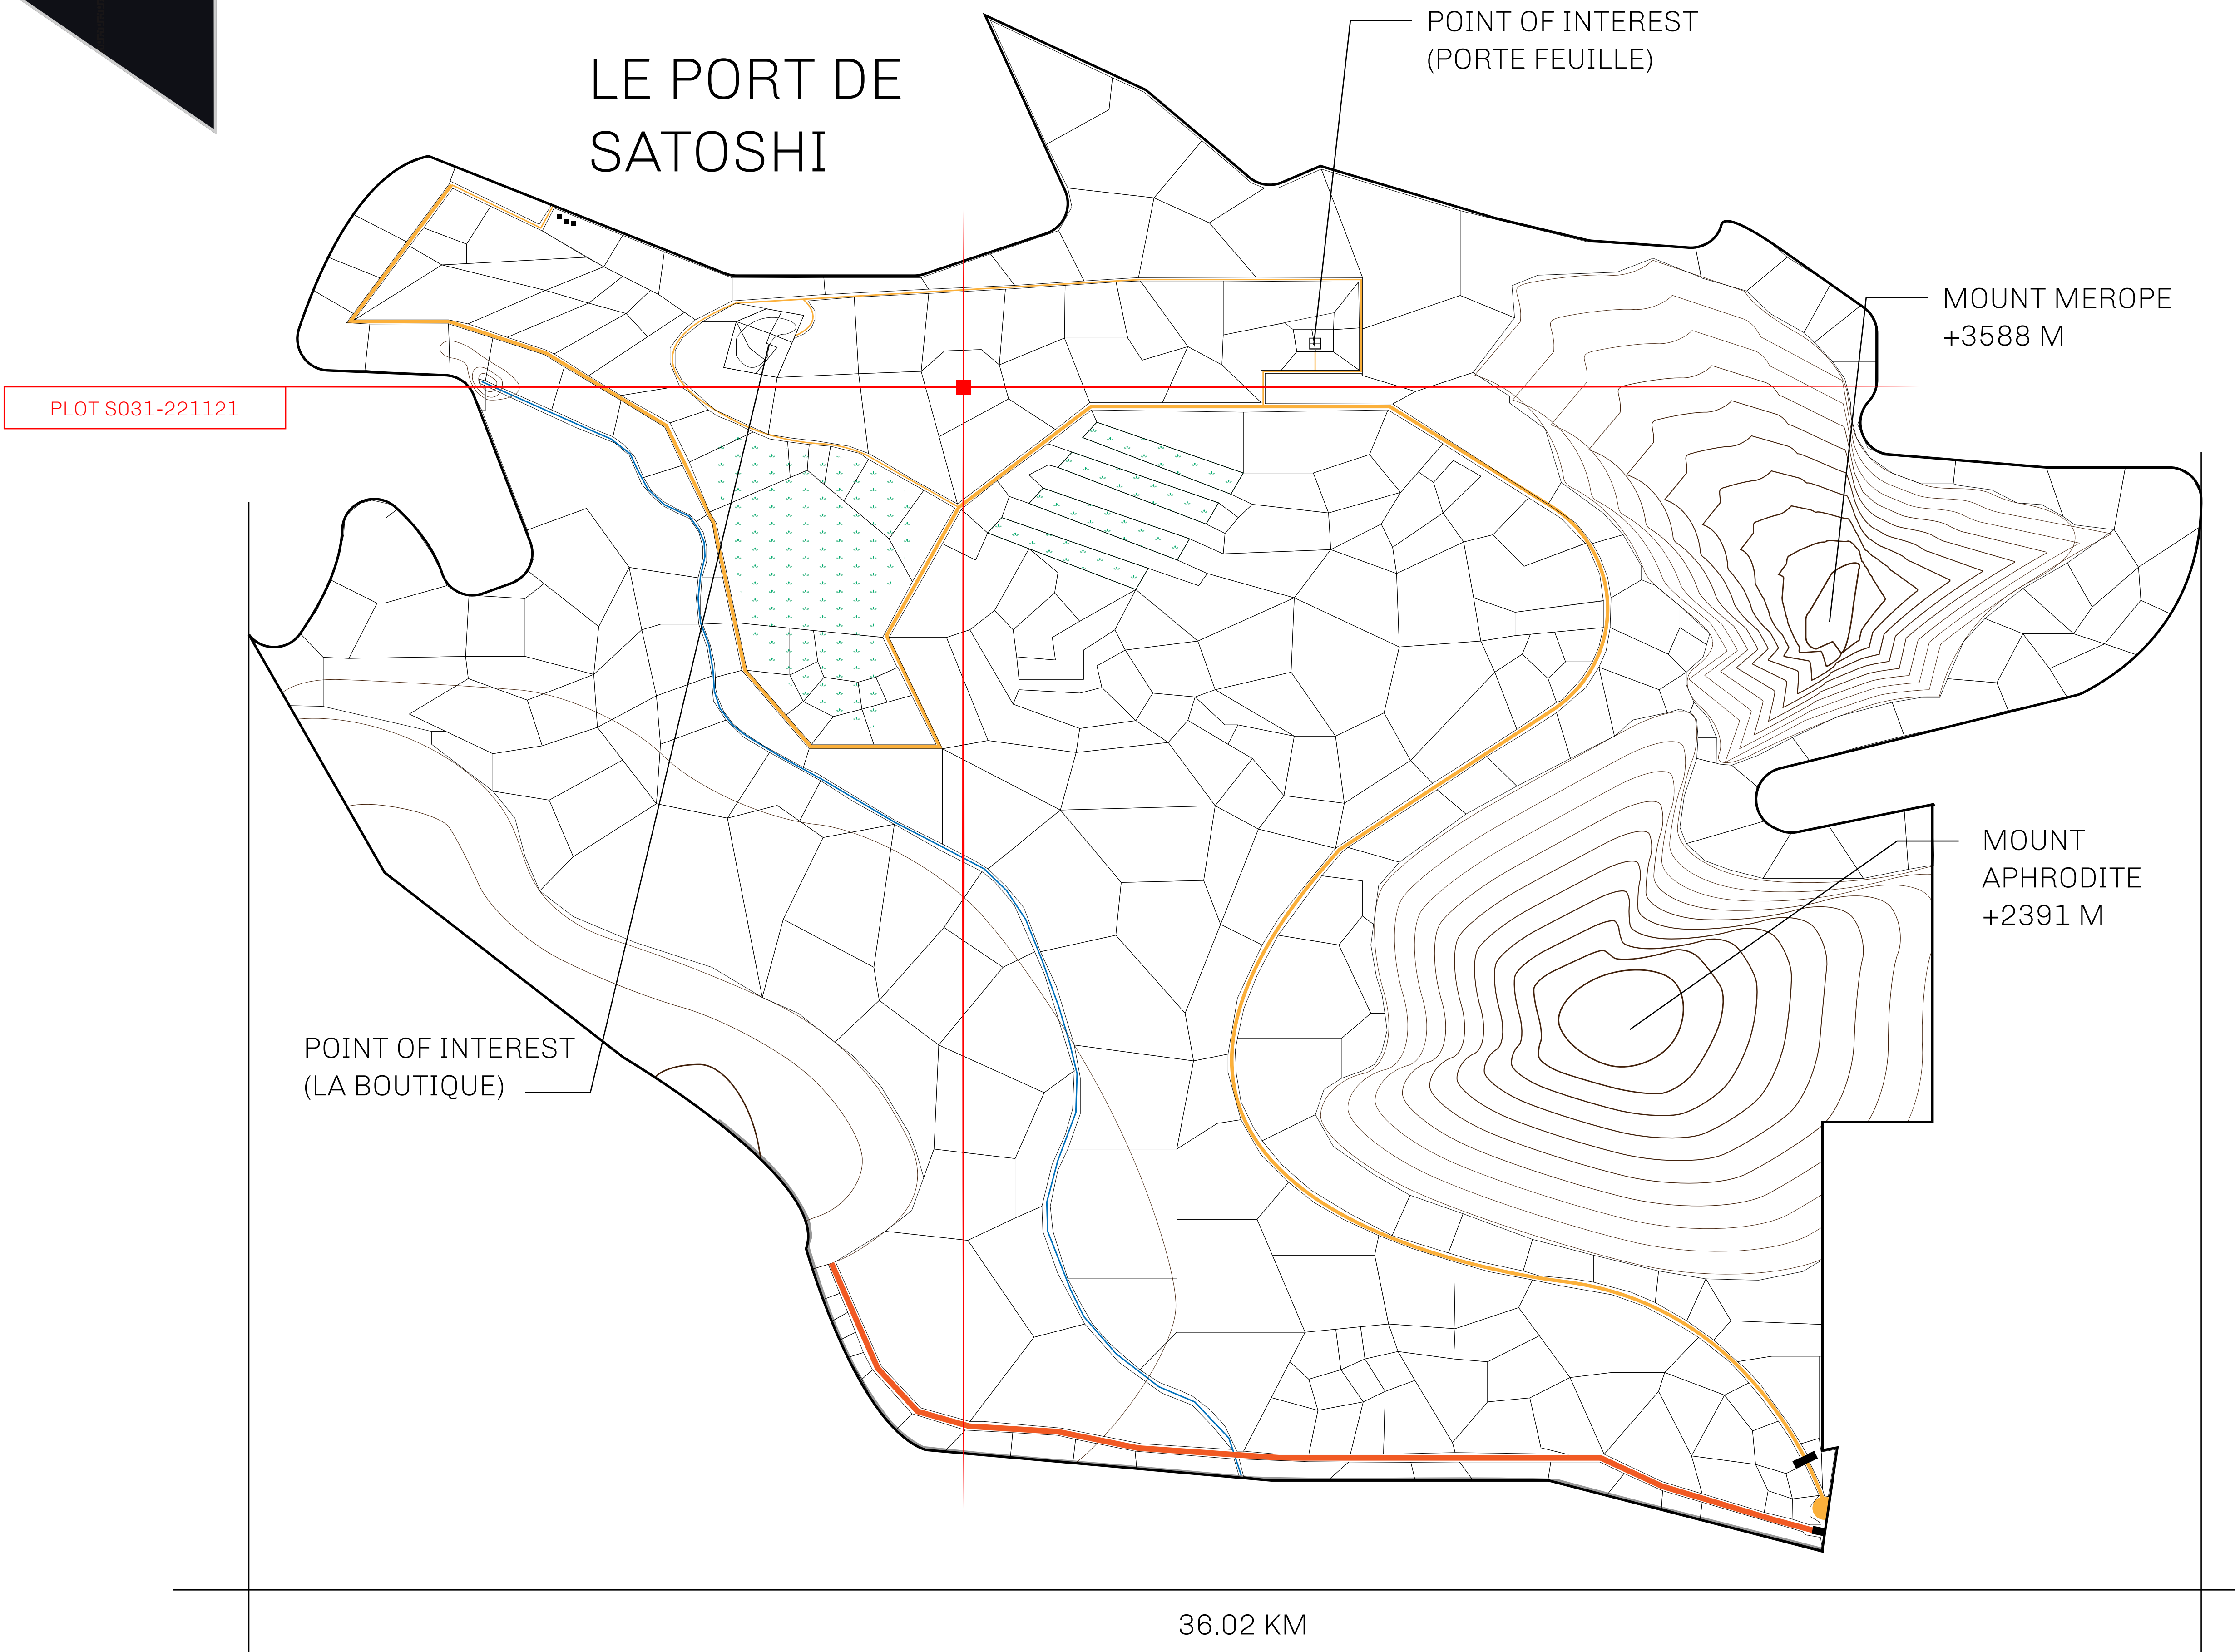

LOOT NFT WORLD

LES SULTANS

A place of stunning beauty, Le Royaume is known for its exquisite shopping, parks, and grand boulevards. Satoshi's Lounge (the area of La Boutique and Porte Feuille) offers limited-edition and unique items only available for sale in LTT. Land, all sorts of embellishments, and widgets are sold exclusively here. All items are offered first on auction for 24 hours (with a reserve price), and if the reserve is not met, they are listed in a buy-it-now format (reserve price, plus 10%).

GEOGRAPHY

COASTLINE	131 KM (81.40 MILES)
BORDERS	OCEAN, THE GREAT EMPIRE, X BY SL
HIGHEST POINT	MOUNT MEROPE +3588 M
LOWEST POINT	THE PORT OF SATOSHI 0 M
PLOTS	331
SCALE	1:50000

H.M. LNFT Land Registry		TITLE NUMBER	
		S031-221121	
ADMINISTRATIVE AREA	ROYAUME DE SATOSHI	ISSUED 22 November 2021 <i>B.I.</i>	SCALE 1/50000
OWNER ENTITLEMENT	Type W-SL: Share of 1% of all LTT redeemed based on number of NFT Stories minted; Mint 4 NFT Stories		

OFFICIAL PERSPECTIVE SHEET FOR FILING
Indicate vantage point for each drawing. Copy and
mark each sheet required prior to filing.

Guide - Vantage point should be
indicated as shown in the diagram: