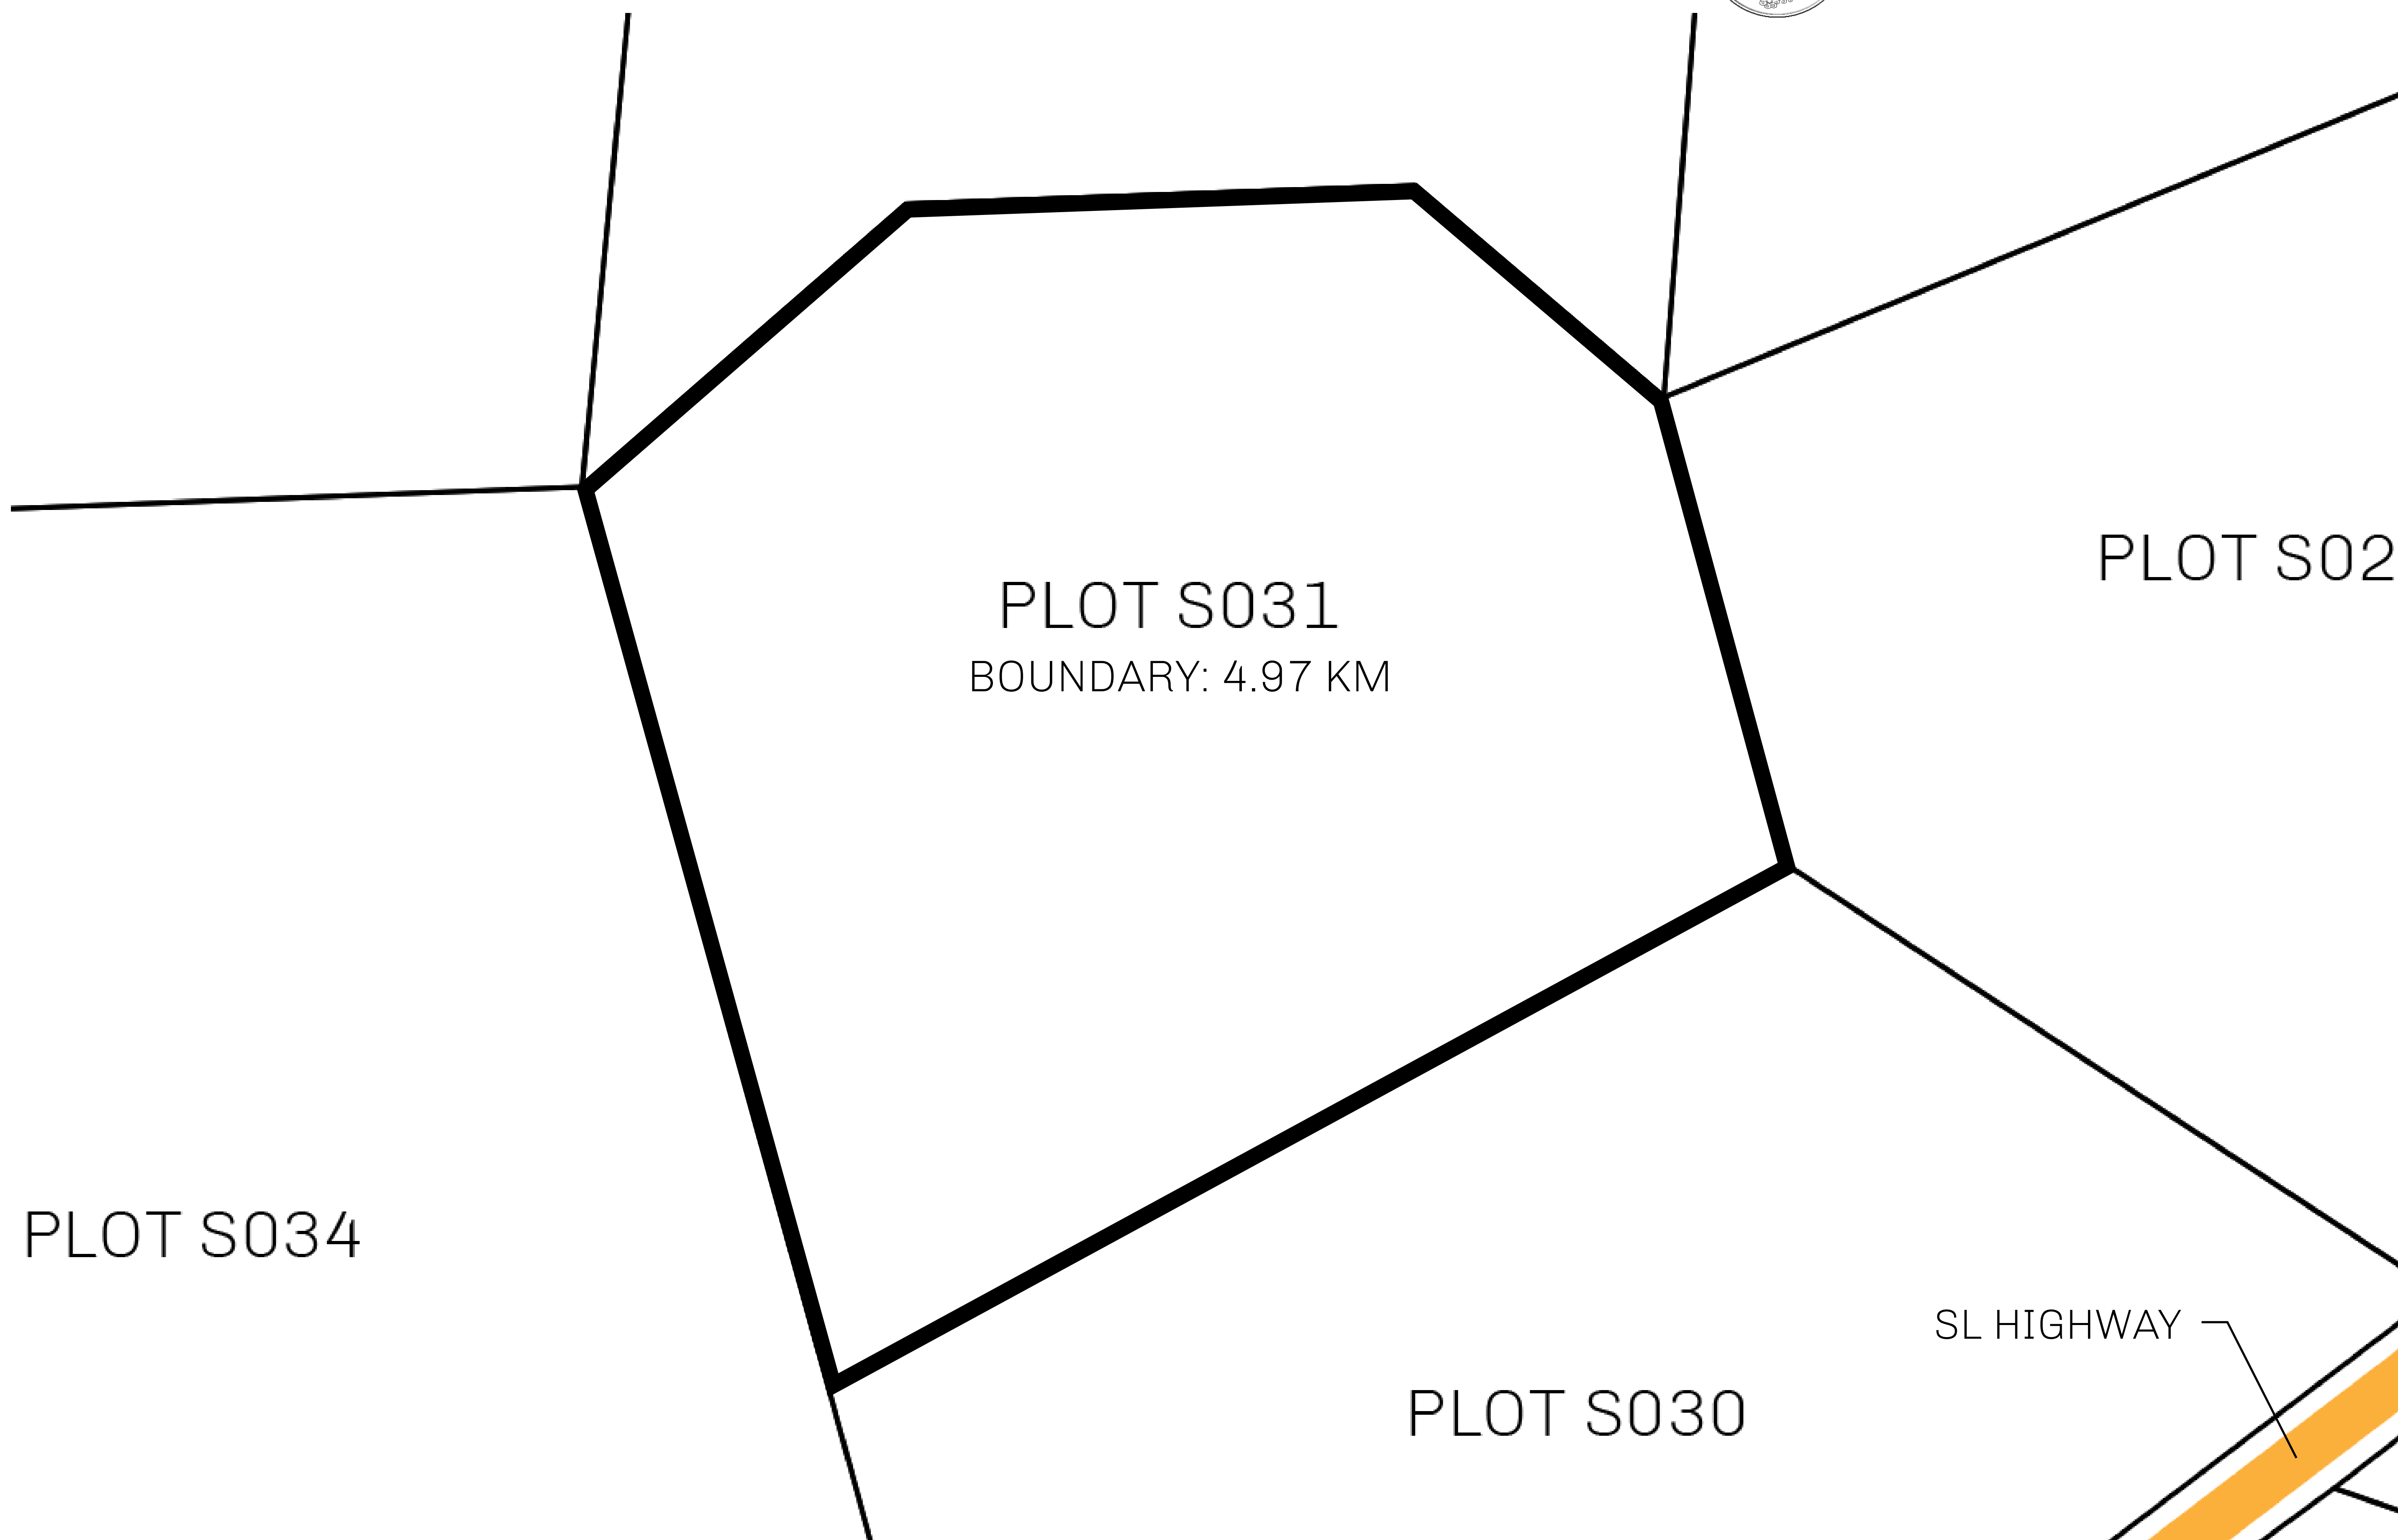

GEOGRAPHY

COASTLINE	131 KM (81.40 MILES)
BORDERS	OCEAN, THE GREAT EMPIRE, X BY SL
HIGHEST POINT	MOUNT MEROPE +3588 M
LOWEST POINT	THE PORT OF SATOSHI 0 M
PLOTS	331
SCALE	1:50000

H.M. LNFT Land Registry		TITLE NUMBER	
		S031-221121	
ADMINISTRATIVE AREA	ROYAUME DE SATOSHI	ISSUED 22 November 2021 <i>B.I.</i>	SCALE 1/50000
OWNER ENTITLEMENT	Type W-SL: Share of 1% of all LTT redeemed based on number of NFT Stories minted; Mint 4 NFT Stories		

OFFICIAL PERSPECTIVE SHEET FOR FILING
Indicate vantage point for each drawing. Copy and
mark each sheet required prior to filing.

Guide - Vantage point should be
indicated as shown in the diagram: