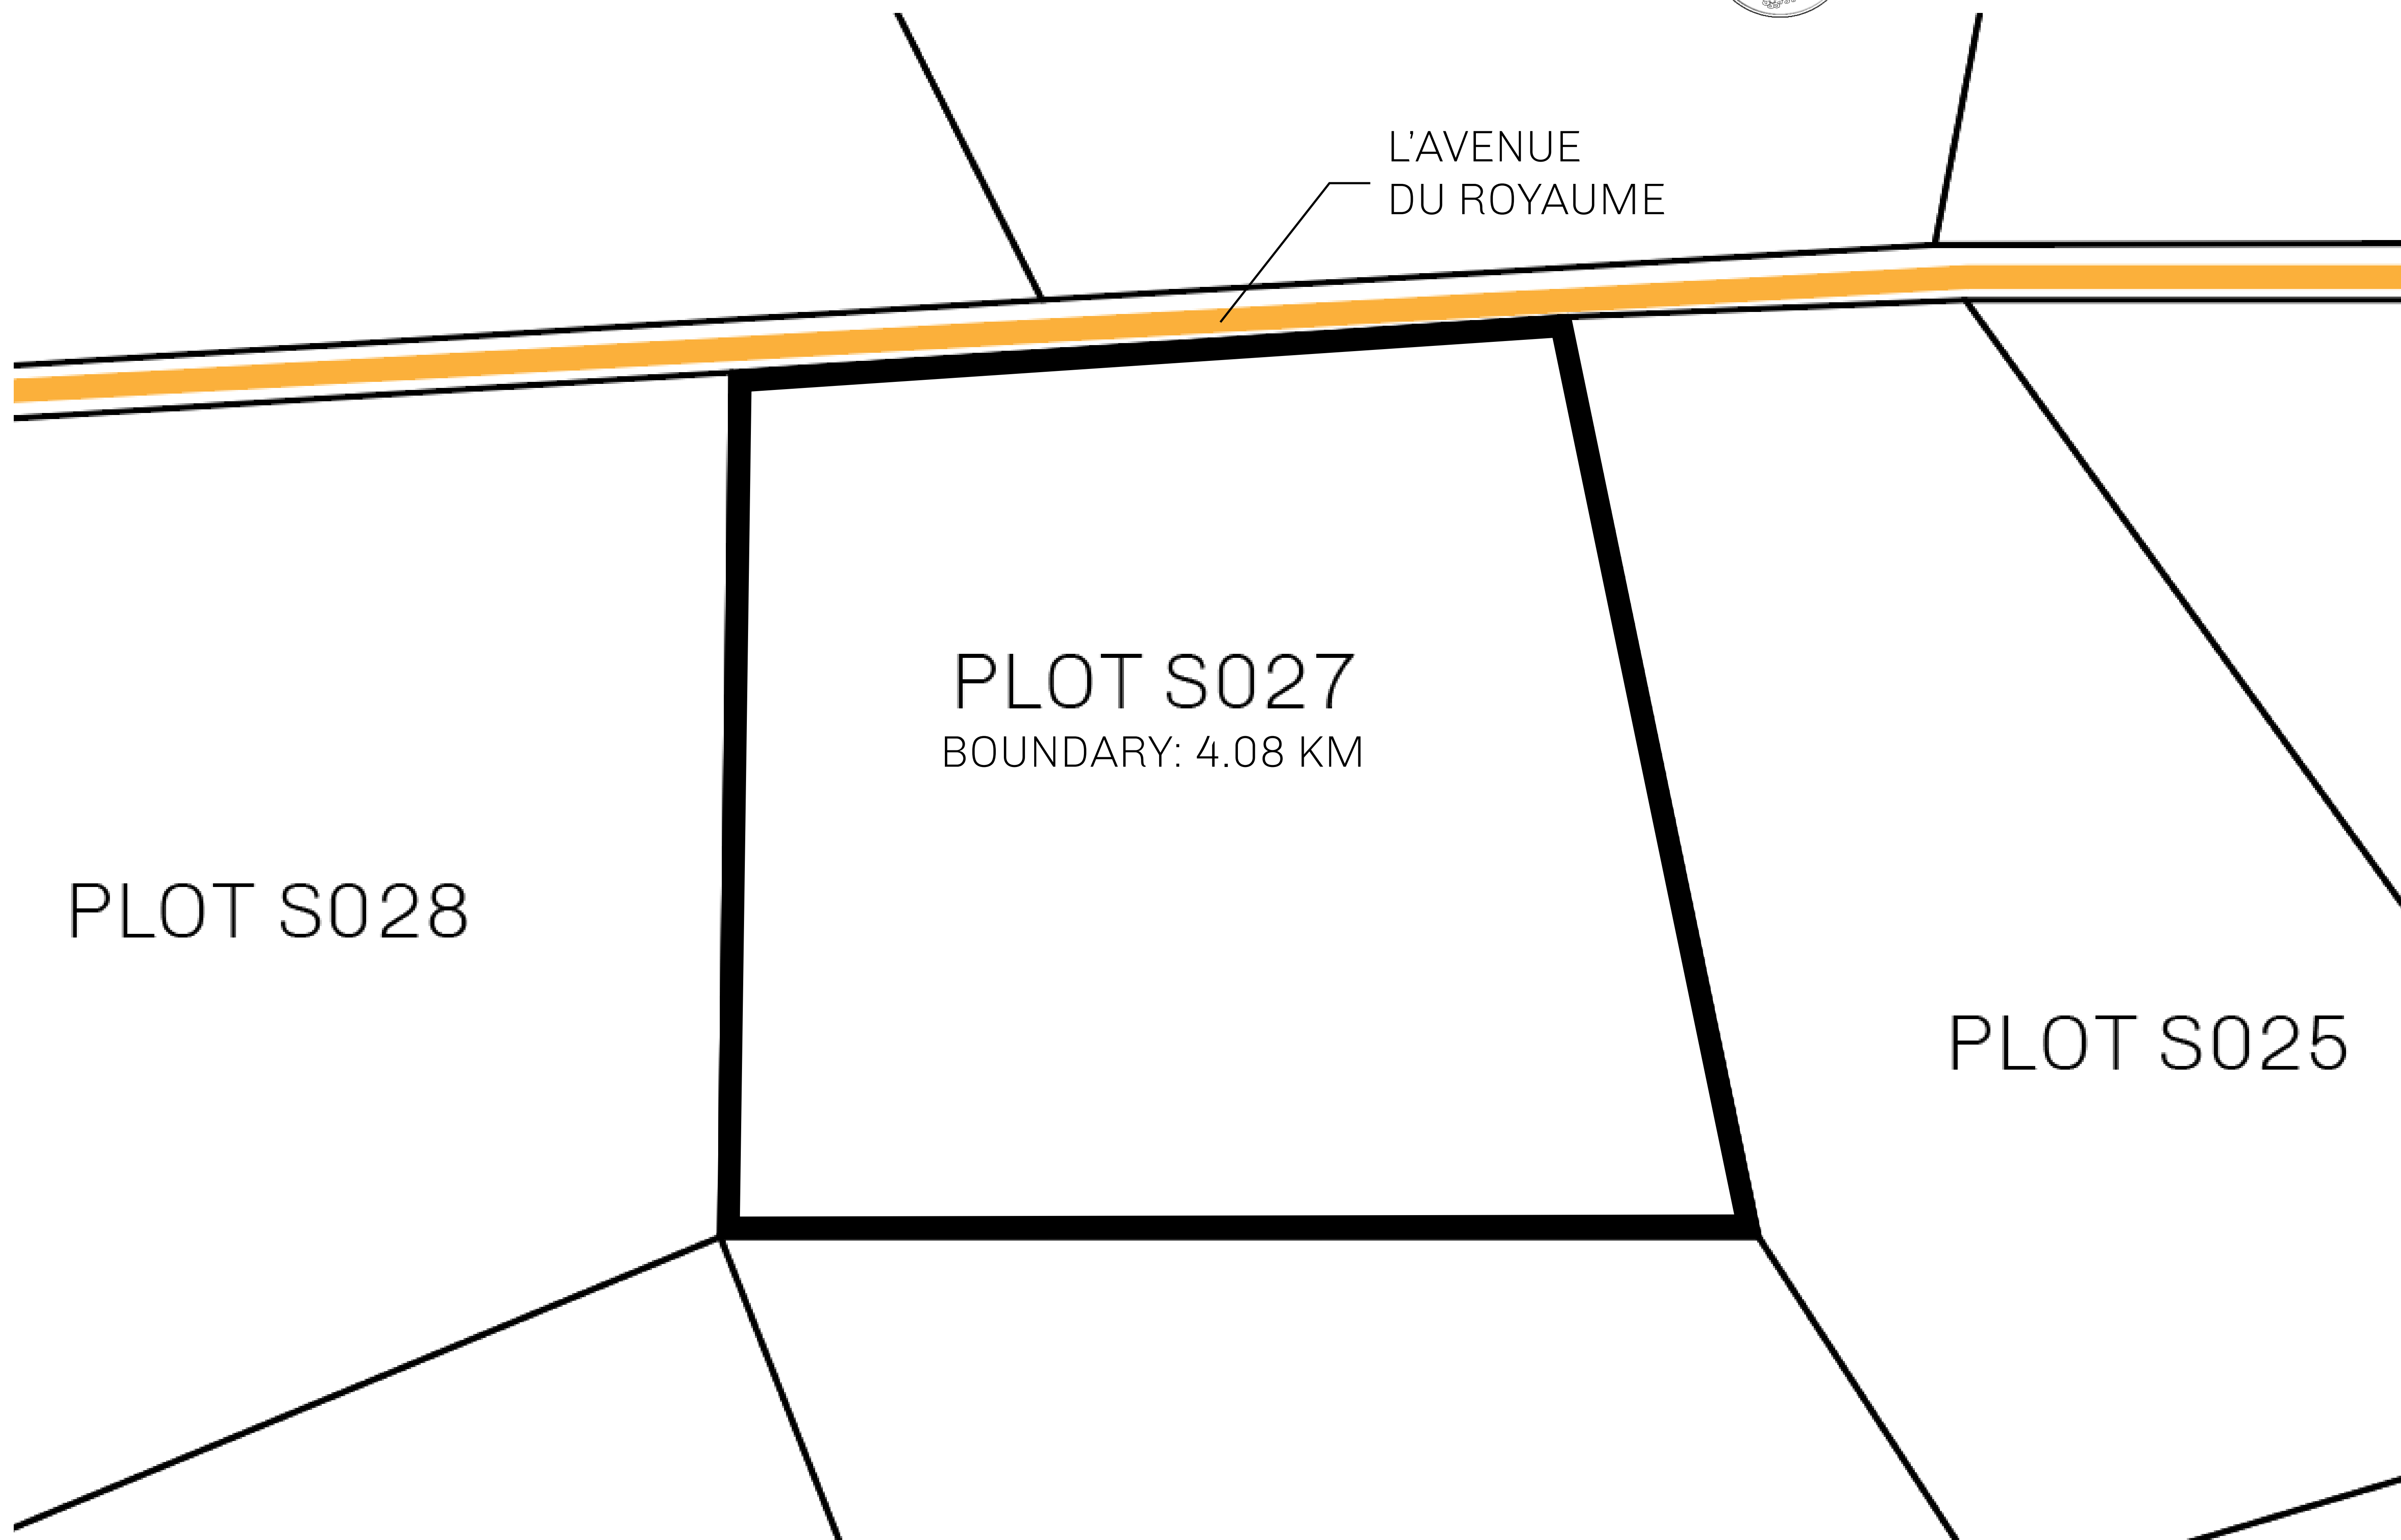

LOOT NFT WORLD

LES SULTANS

A place of stunning beauty, Le Royaume is known for its exquisite shopping, parks, and grand boulevards. Satoshi's Lounge (the area of La Boutique and Porte Feuille) offers limited-edition and unique items only available for sale in LTT. Land, all sorts of embellishments, and widgets are sold exclusively here. All items are offered first on auction for 24 hours (with a reserve price), and if the reserve is not met, they are listed in a buy-it-now format (reserve price, plus 10%).

GEOGRAPHY

COASTLINE	131 KM (81.40 MILES)
BORDERS	OCEAN, THE GREAT EMPIRE, X BY SL
HIGHEST POINT	MOUNT MEROPE +3588 M
LOWEST POINT	THE PORT OF SATOSHI 0 M
PLOTS	331
SCALE	1:50000

H.M. LNFT Land Registry		TITLE NUMBER	
		S027-221121	
ADMINISTRATIVE AREA	ROYAUME DE SATOSHI	ISSUED 22 November 2021 <i>bi.</i>	SCALE 1/50000
OWNER ENTITLEMENT	Type W-SL: Share of 1% of all LTT redeemed based on number of NFT Stories minted; Mint 4 NFT Stories		

L'AVENUE
DU ROYAUME

PLOT S027
BOUNDARY: 4.08 KM

PLOT S028

PLOT S025

OFFICIAL PERSPECTIVE SHEET FOR FILING
Indicate vantage point for each drawing. Copy and
mark each sheet required prior to filing.

Guide - Vantage point should be
indicated as shown in the diagram: