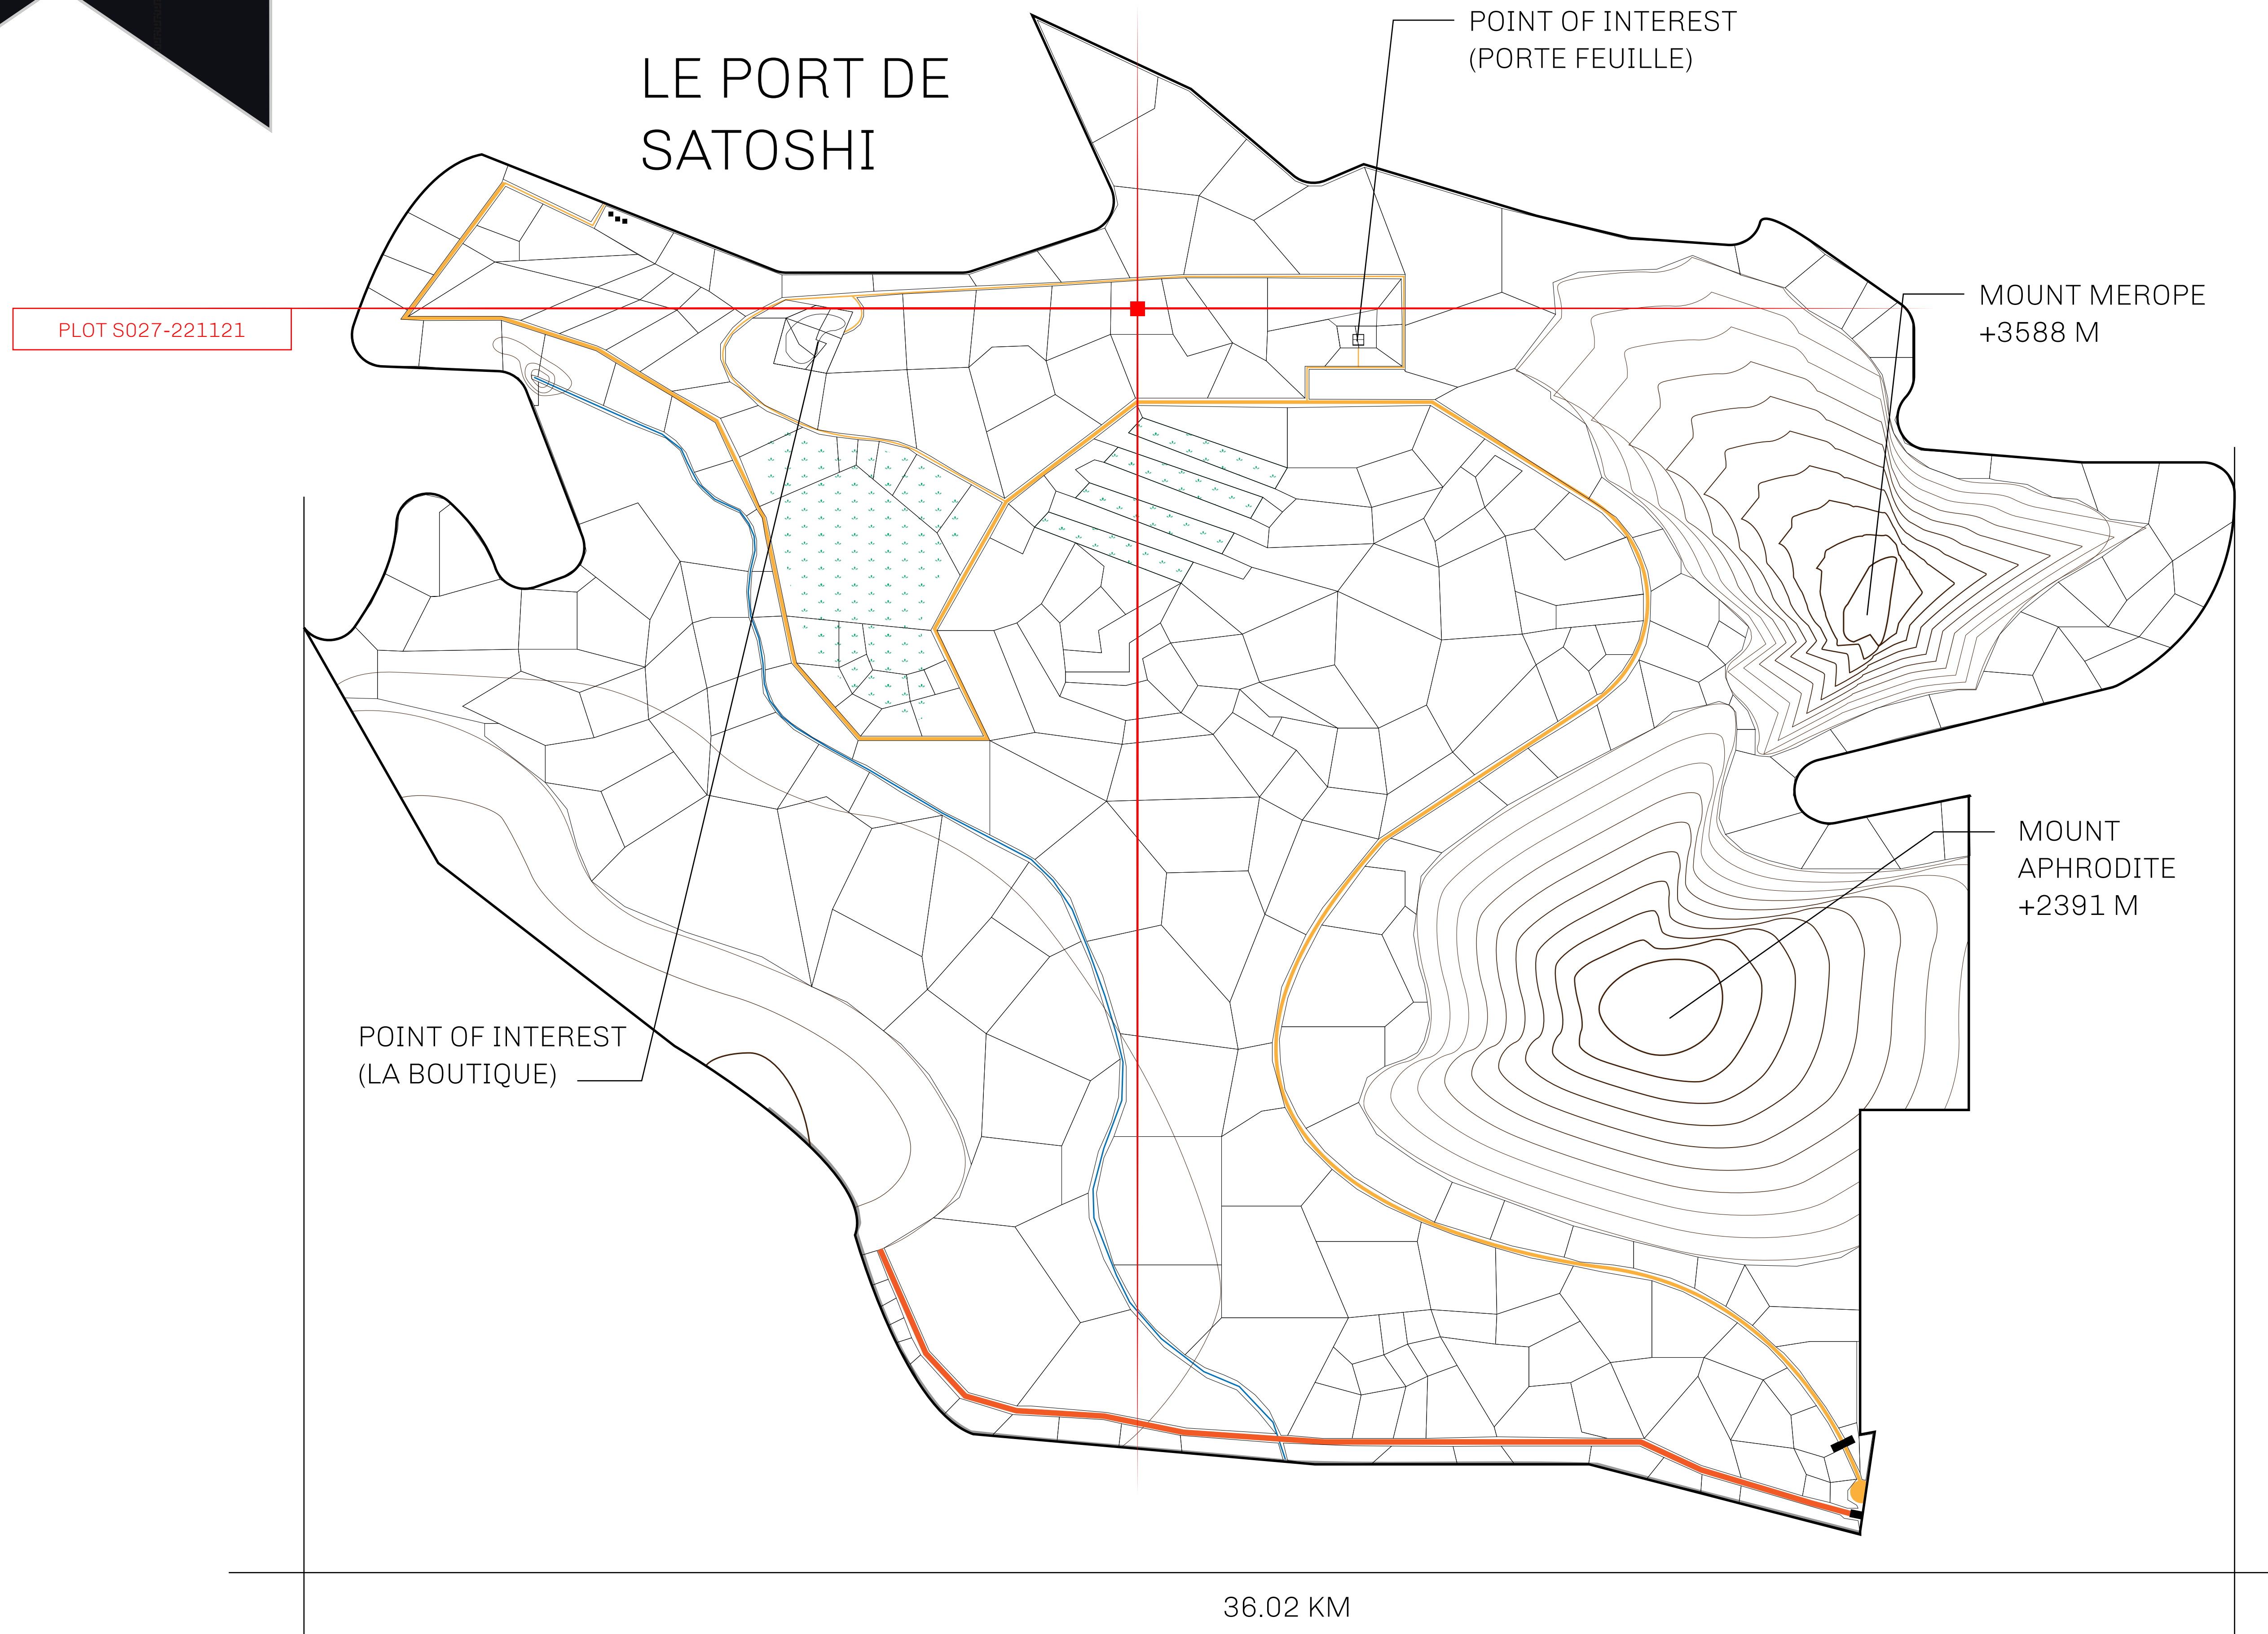

LOOT NFT WORLD

LES SULTANS

A place of stunning beauty, Le Royaume is known for its exquisite shopping, parks, and grand boulevards. Satoshi's Lounge (the area of La Boutique and Porte Feuille) offers limited-edition and unique items only available for sale in LTT. Land, all sorts of embellishments, and widgets are sold exclusively here. All items are offered first on auction for 24 hours (with a reserve price), and if the reserve is not met, they are listed in a buy-it-now format (reserve price, plus 10%).

GEOGRAPHY

COASTLINE	131 KM (81.40 MILES)
BORDERS	OCEAN, THE GREAT EMPIRE, X BY SL
HIGHEST POINT	MOUNT MEROPE +3588 M
LOWEST POINT	THE PORT OF SATOSHI 0 M
PLOTS	331
SCALE	1:50000

H.M. LNFT Land Registry		TITLE NUMBER	
		S027-221121	
ADMINISTRATIVE AREA	ROYAUME DE SATOSHI	ISSUED 22 November 2021 <i>bi.</i>	SCALE 1/50000
OWNER ENTITLEMENT	Type W-SL: Share of 1% of all LTT redeemed based on number of NFT Stories minted; Mint 4 NFT Stories		

L'AVENUE
DU ROYAUME

PLOT S027
BOUNDARY: 4.08 KM

PLOT S028

PLOT S025

OFFICIAL PERSPECTIVE SHEET FOR FILING
Indicate vantage point for each drawing. Copy and
mark each sheet required prior to filing.

Guide - Vantage point should be
indicated as shown in the diagram: