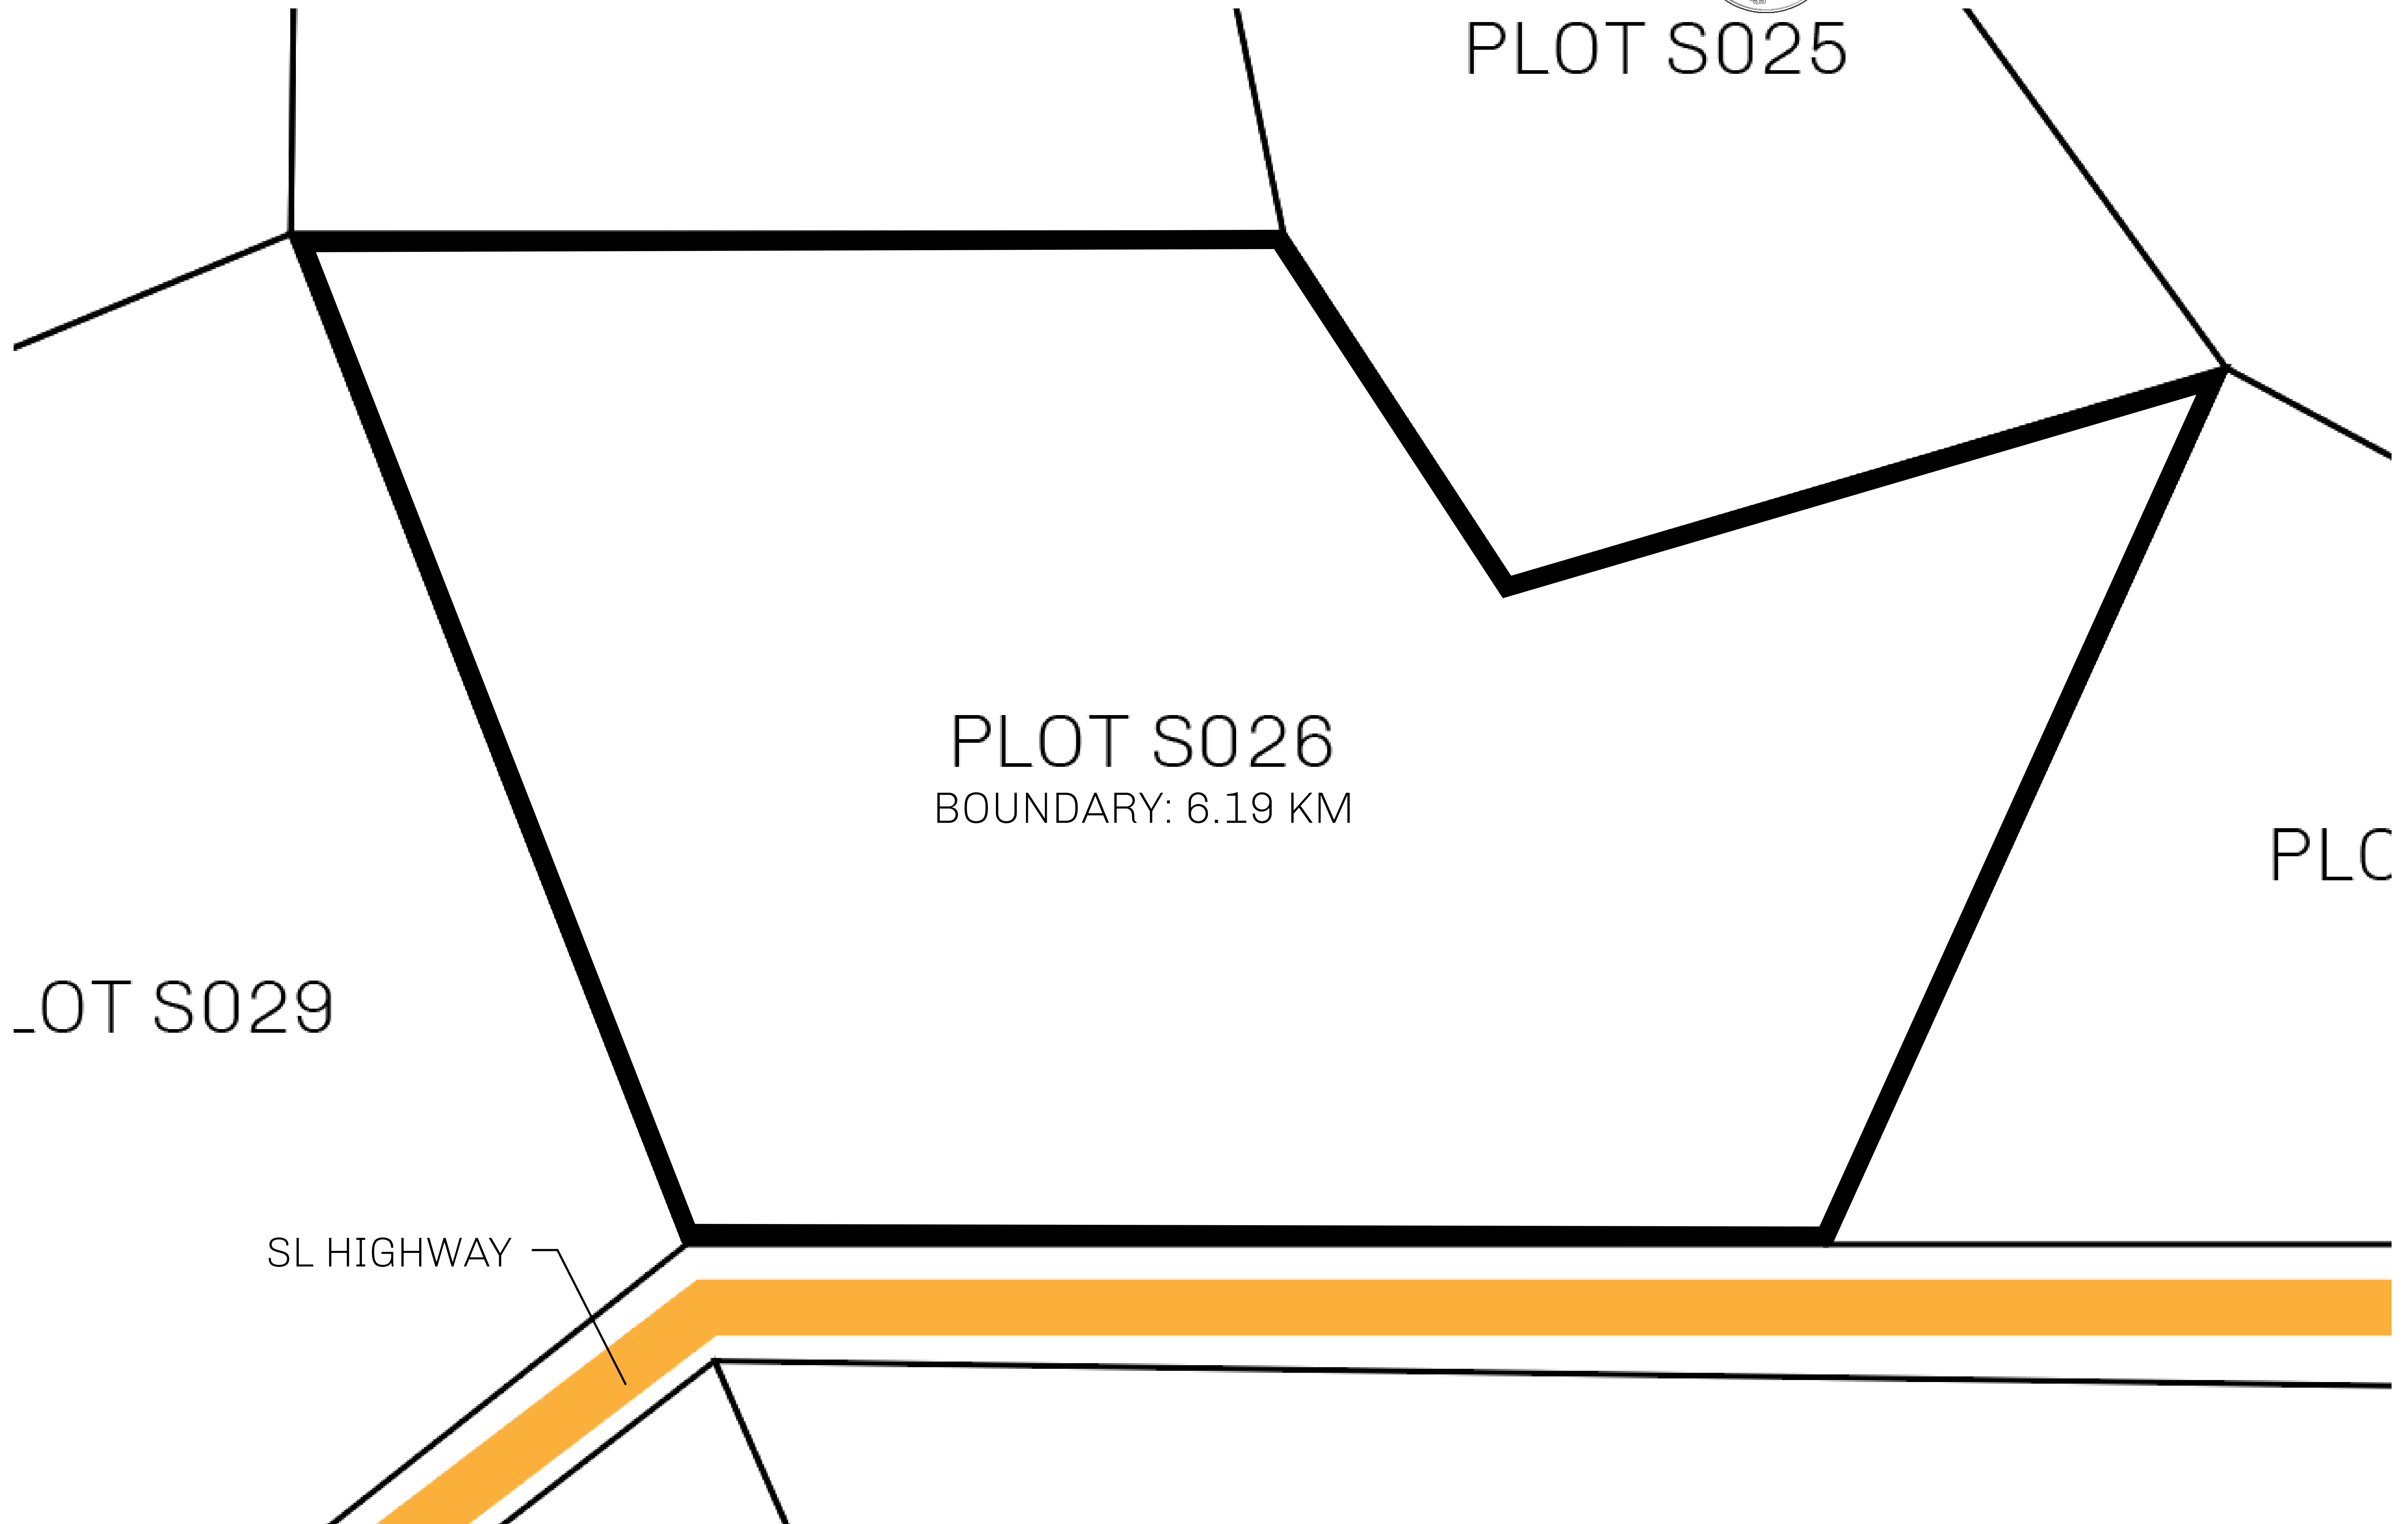

LOOT NFT WORLD

LES SULTANS

A place of stunning beauty, Le Royaume is known for its exquisite shopping, parks, and grand boulevards. Satoshi's Lounge (the area of La Boutique and Porte Feuille) offers limited-edition and unique items only available for sale in LTT. Land, all sorts of embellishments, and widgets are sold exclusively here. All items are offered first on auction for 24 hours (with a reserve price), and if the reserve is not met, they are listed in a buy-it-now format (reserve price, plus 10%).

GEOGRAPHY

COASTLINE	131 KM (81.40 MILES)
BORDERS	OCEAN, THE GREAT EMPIRE, X BY SL
HIGHEST POINT	MOUNT MEROPE +3588 M
LOWEST POINT	THE PORT OF SATOSHI 0 M
PLOTS	331
SCALE	1:50000

H.M. LNFT Land Registry		TITLE NUMBER	
		S026-221121	
ADMINISTRATIVE AREA	ROYAUME DE SATOSHI	ISSUED 22 November 2021 <i>bl.</i>	SCALE 1/50000
OWNER ENTITLEMENT	Type W-SL: Share of 1% of all LTT redeemed based on number of NFT Stories minted; Mint 4 NFT Stories		

OFFICIAL PERSPECTIVE SHEET FOR FILING
Indicate vantage point for each drawing. Copy and
mark each sheet required prior to filing.

Guide - Vantage point should be
indicated as shown in the diagram: