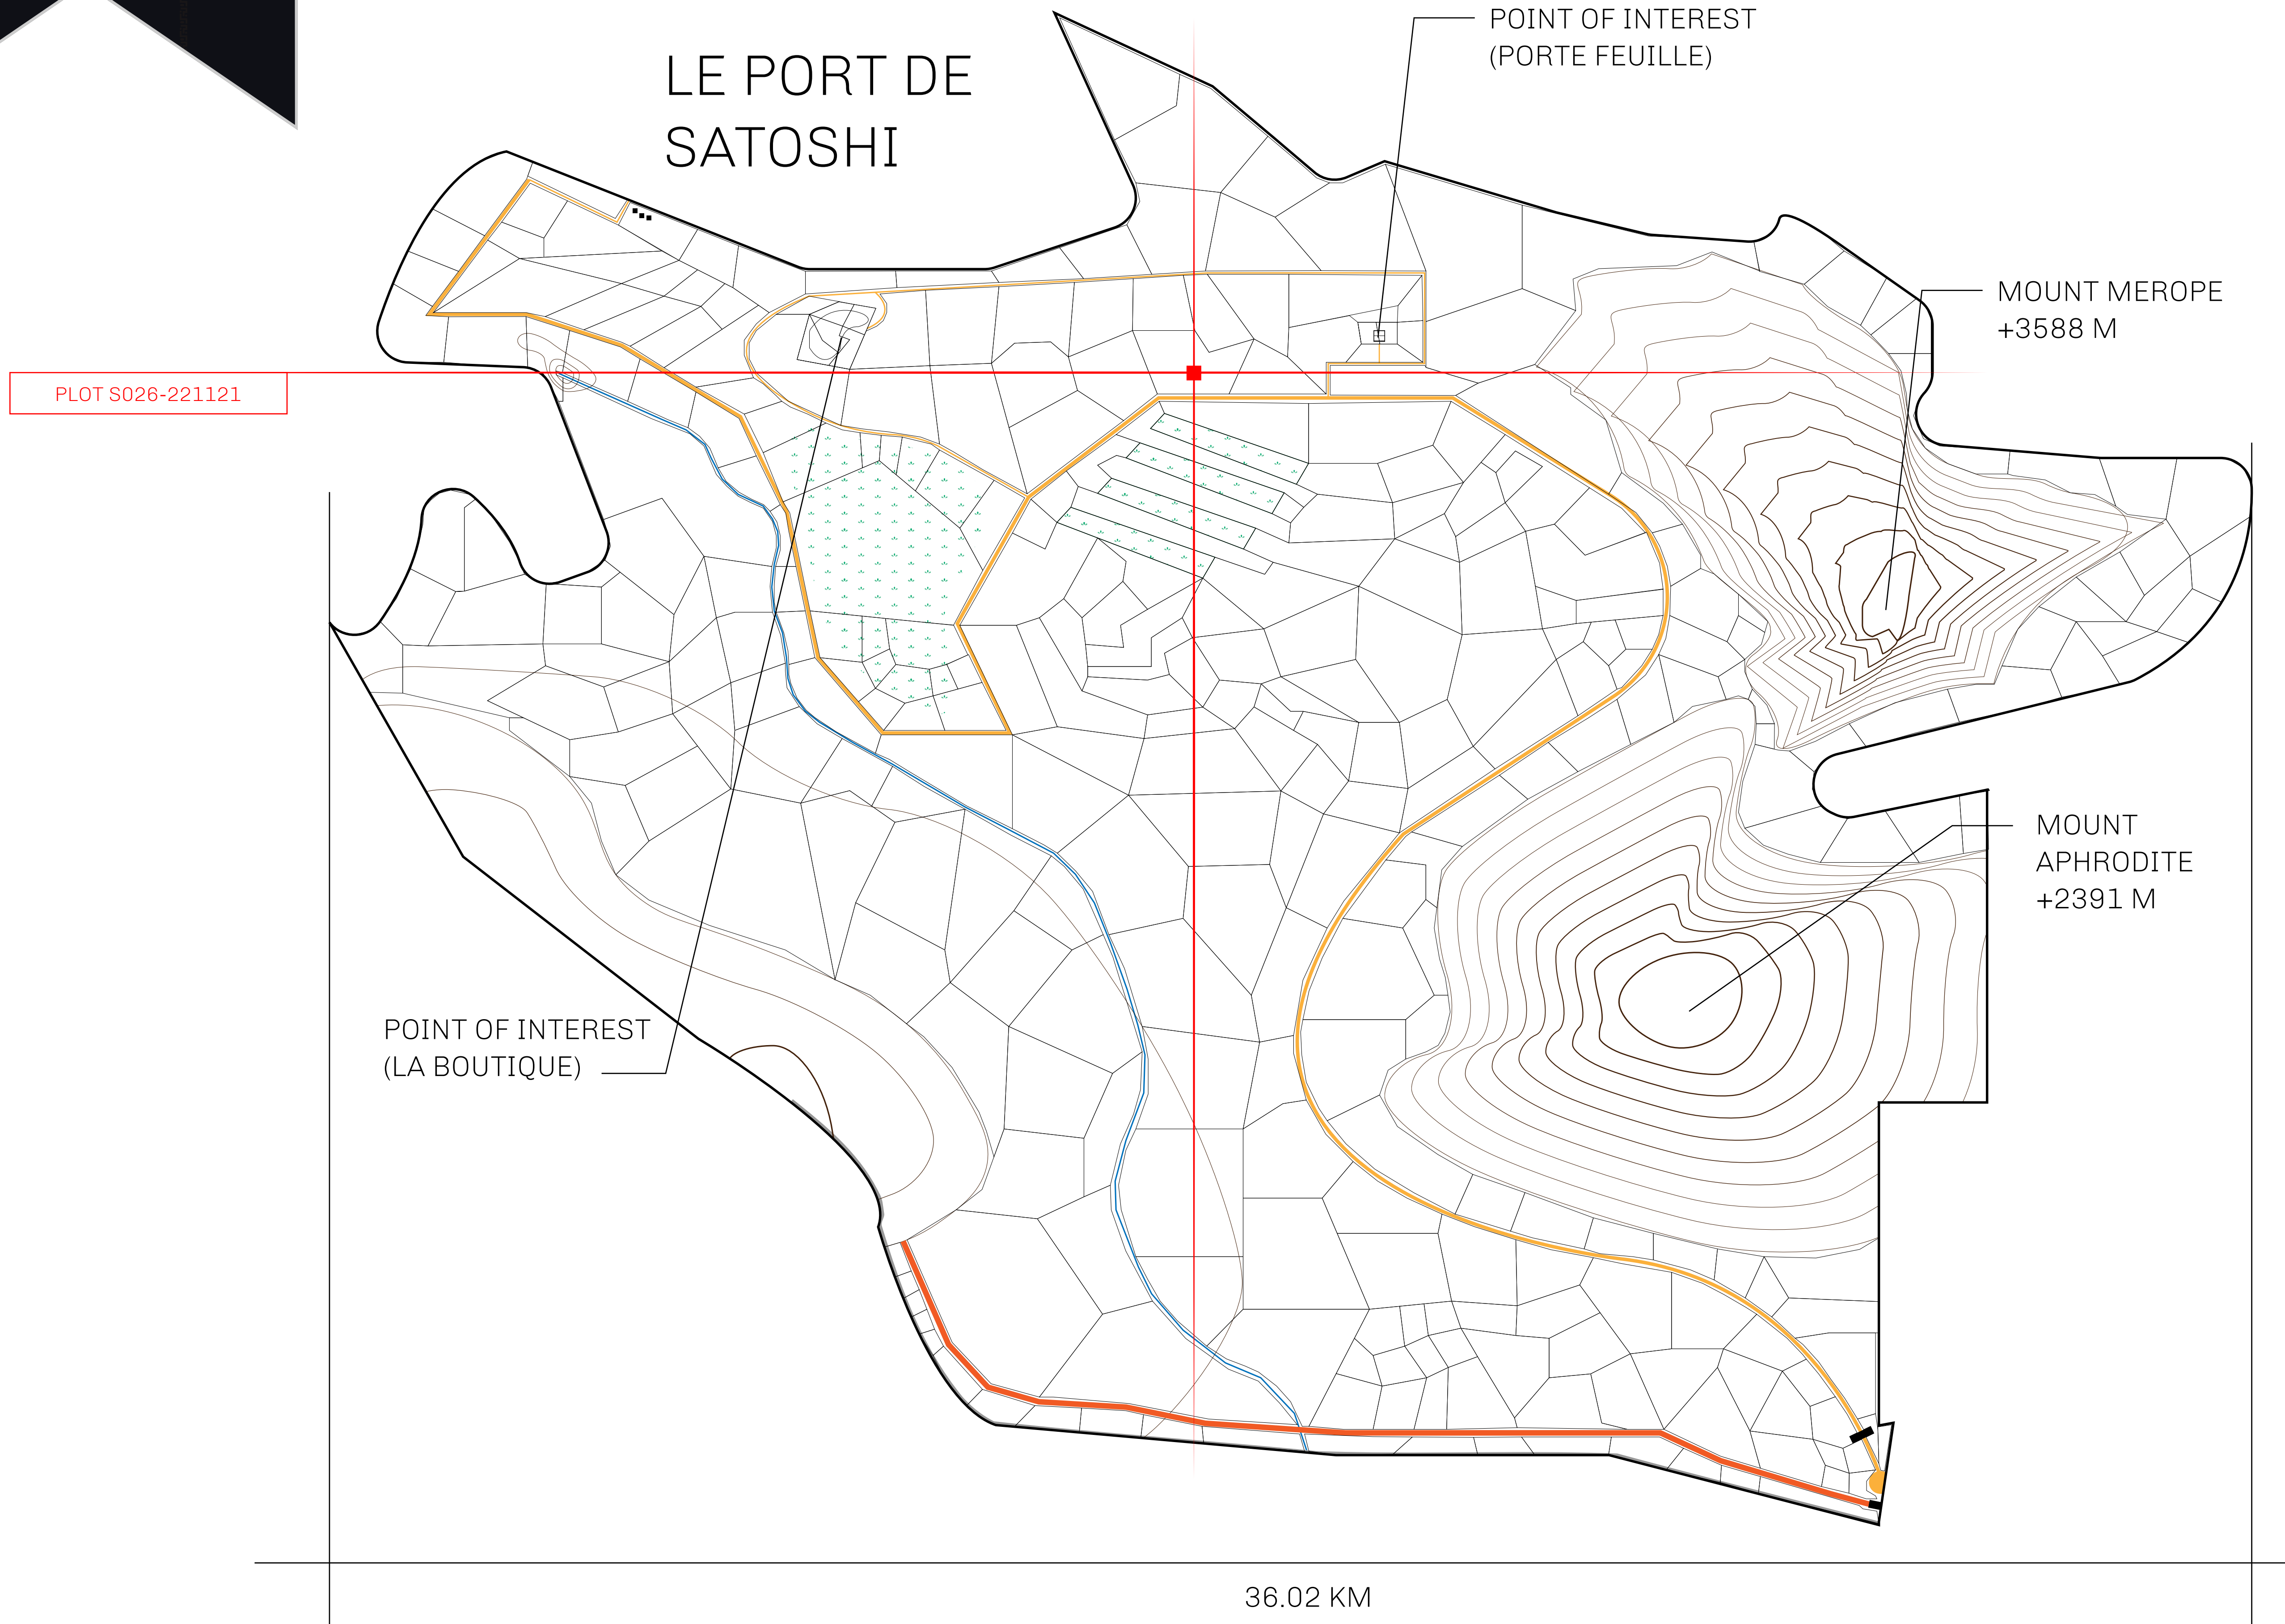

LOOT NFT WORLD

LES SULTANS

A place of stunning beauty, Le Royaume is known for its exquisite shopping, parks, and grand boulevards. Satoshi's Lounge (the area of La Boutique and Porte Feuille) offers limited-edition and unique items only available for sale in LTT. Land, all sorts of embellishments, and widgets are sold exclusively here. All items are offered first on auction for 24 hours (with a reserve price), and if the reserve is not met, they are listed in a buy-it-now format (reserve price, plus 10%).

GEOGRAPHY

COASTLINE	131 KM (81.40 MILES)
BORDERS	OCEAN, THE GREAT EMPIRE, X BY SL
HIGHEST POINT	MOUNT MEROPE +3588 M
LOWEST POINT	THE PORT OF SATOSHI 0 M
PLOTS	331
SCALE	1:50000

H.M. LNFT Land Registry		TITLE NUMBER	
		S026-221121	
ADMINISTRATIVE AREA	ROYAUME DE SATOSHI	ISSUED 22 November 2021 <i>bl.</i>	SCALE 1/50000
OWNER ENTITLEMENT	Type W-SL: Share of 1% of all LTT redeemed based on number of NFT Stories minted; Mint 4 NFT Stories		

OFFICIAL PERSPECTIVE SHEET FOR FILING
Indicate vantage point for each drawing. Copy and
mark each sheet required prior to filing.

Guide - Vantage point should be
indicated as shown in the diagram: