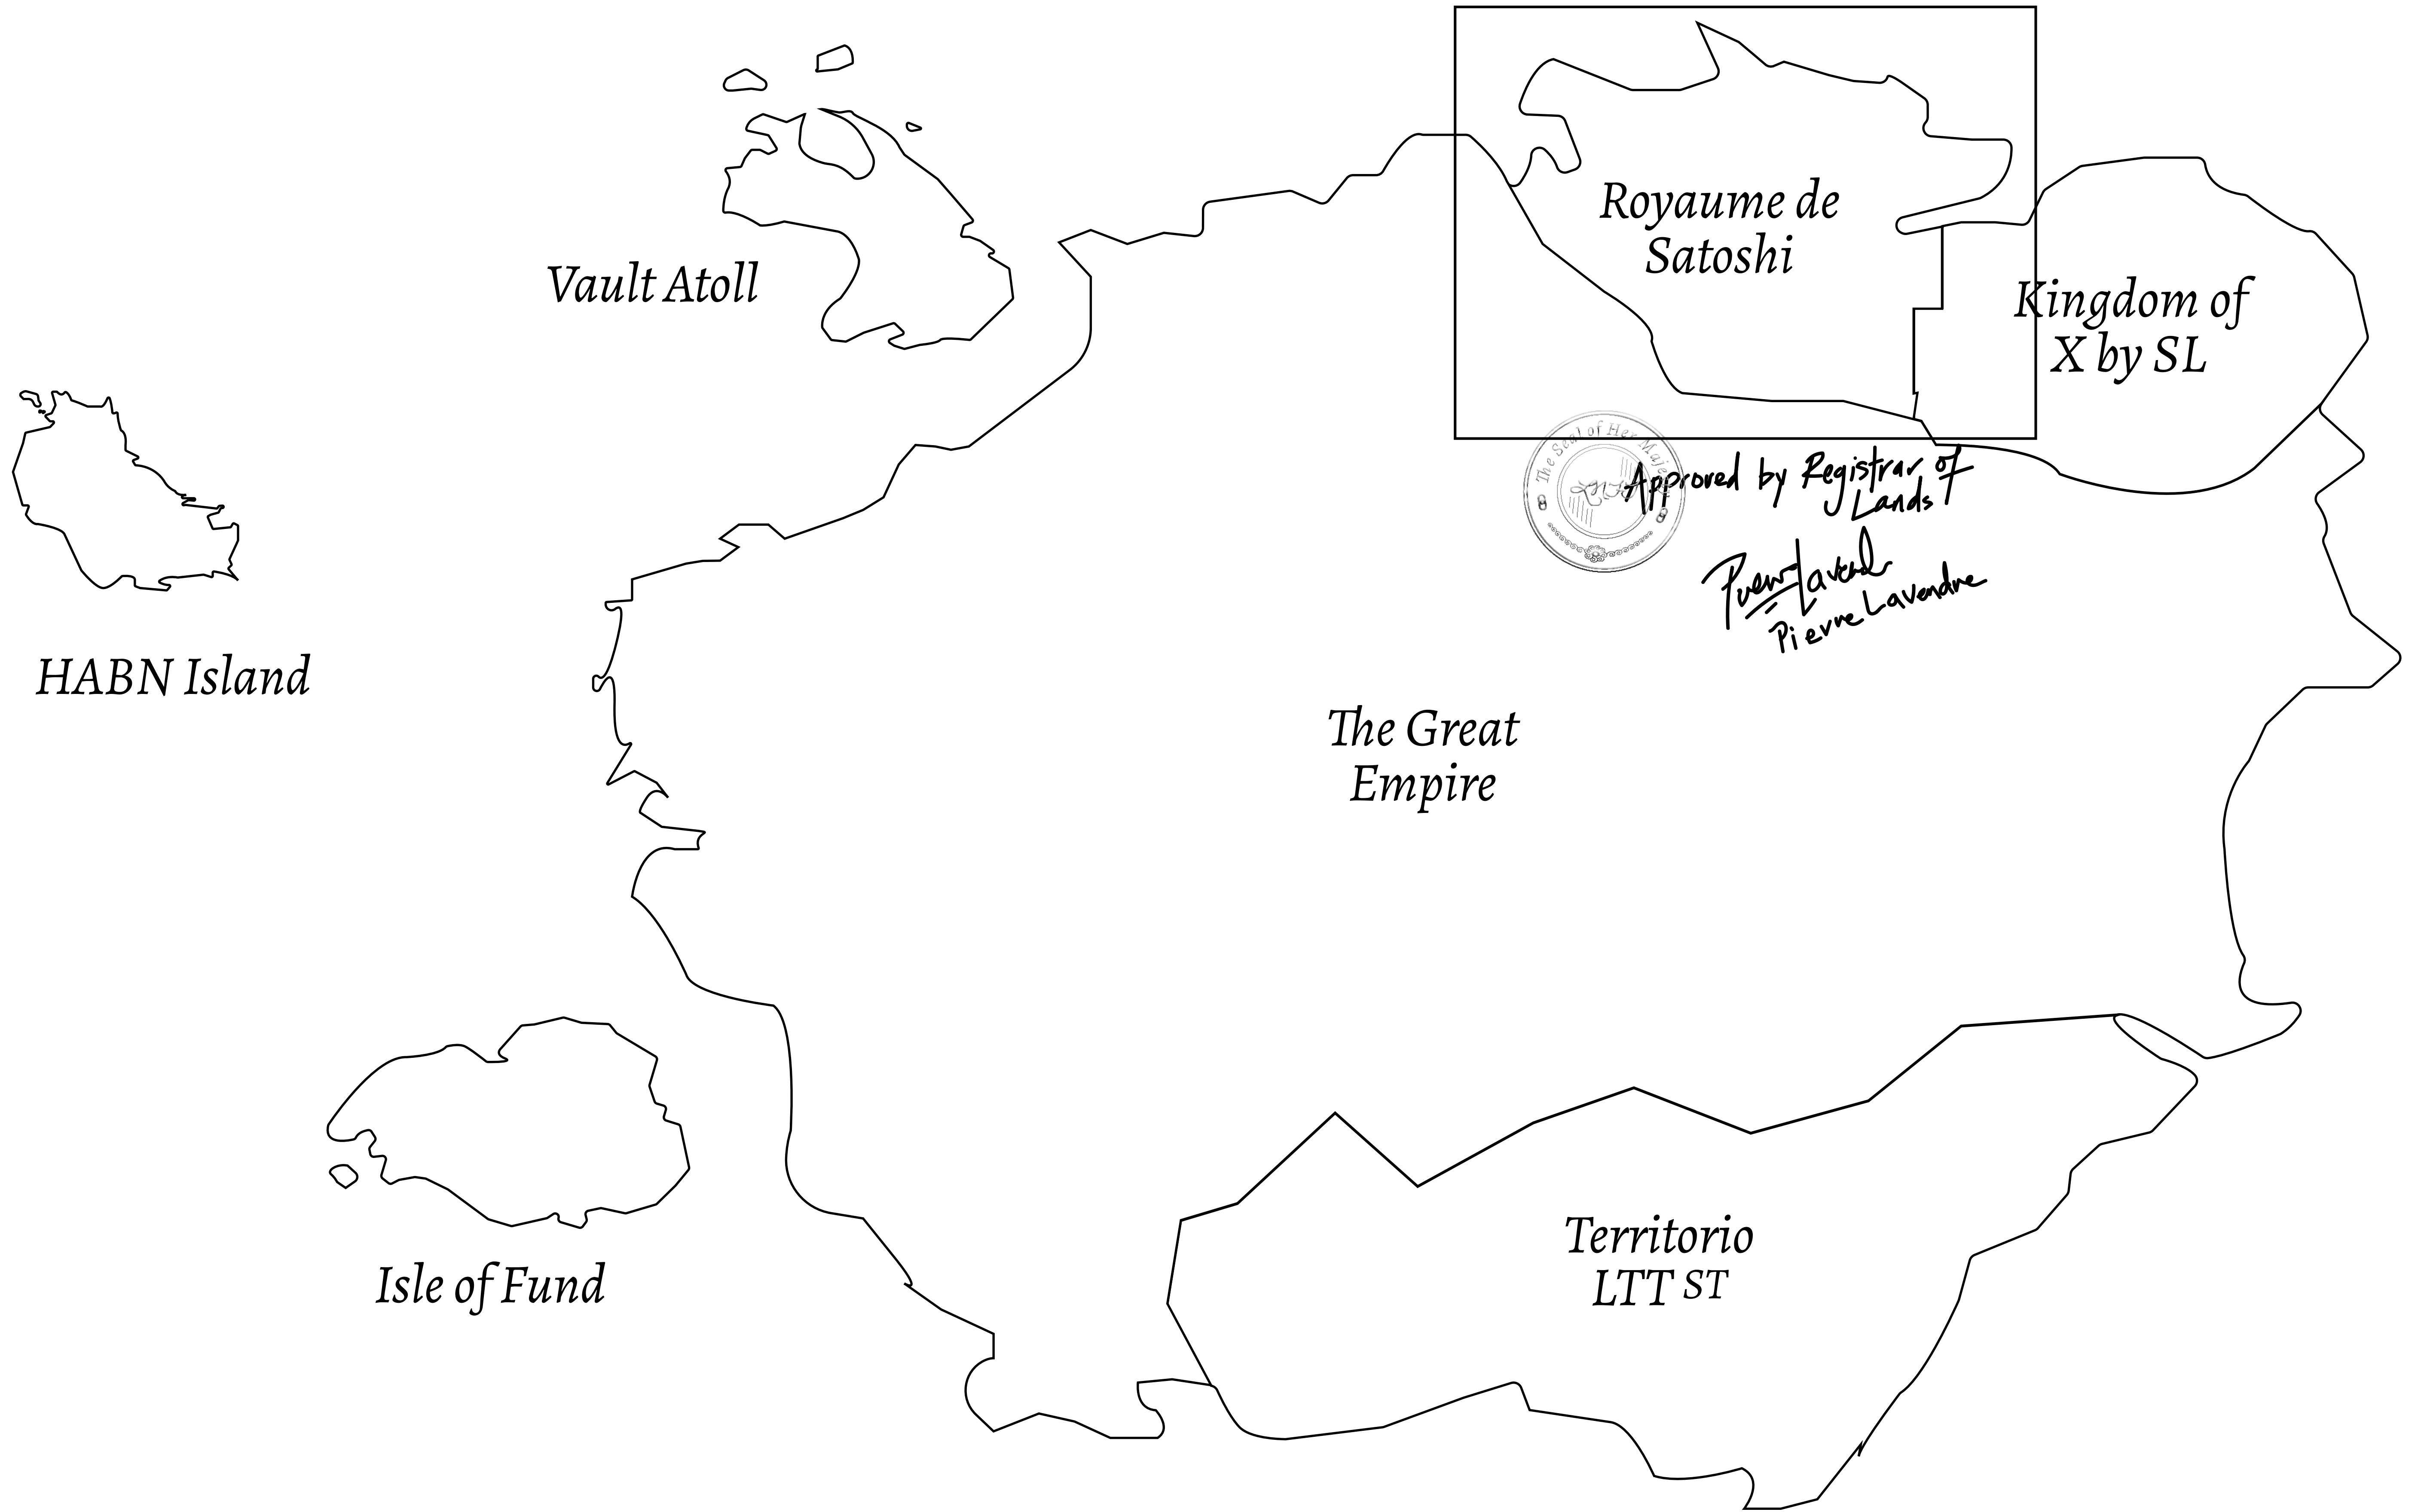

LOOT NFT WORLD