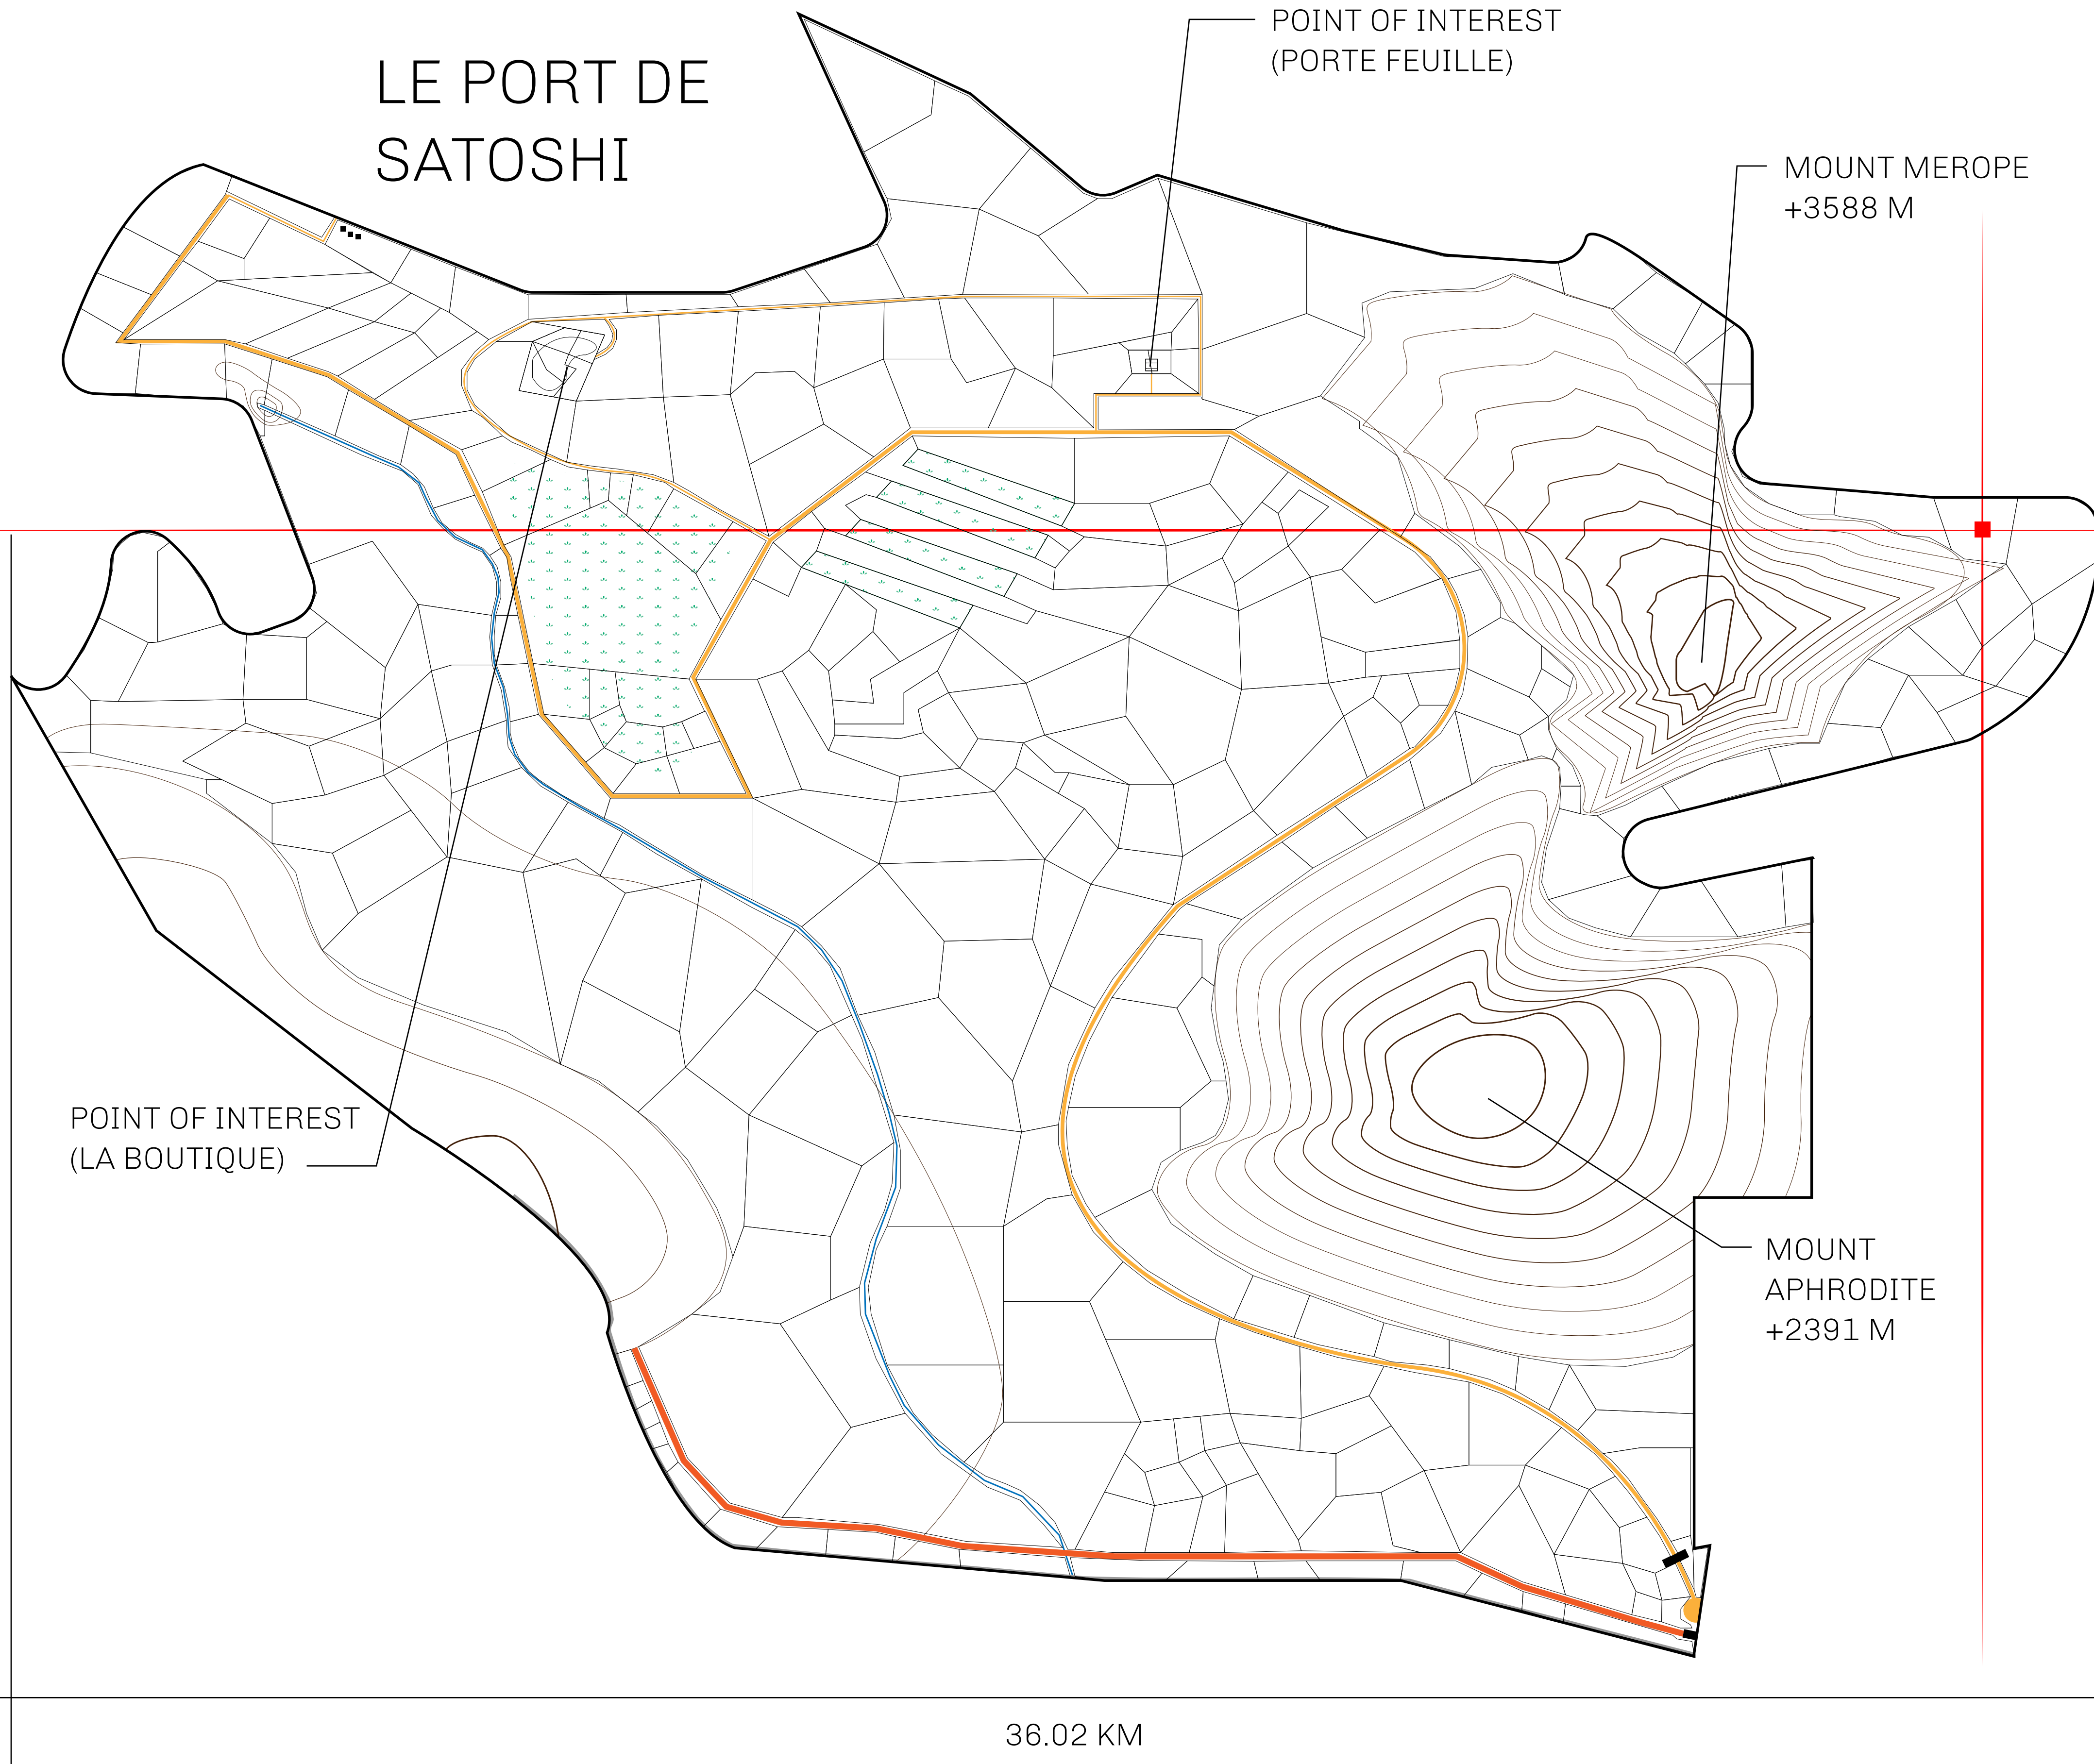

LOOT NFT WORLD

LES SULTANS

A place of stunning beauty, Le Royaume is known for its exquisite shopping, parks, and grand boulevards. Satoshi's Lounge (the area of La Boutique and Porte Feuille) offers limited-edition and unique items only available for sale in LTT. Land, all sorts of embellishments, and widgets are sold exclusively here. All items are offered first on auction for 24 hours (with a reserve price), and if the reserve is not met, they are listed in a buy-it-now format (reserve price, plus 10%).

GEOGRAPHY

COASTLINE	131 KM (81.40 MILES)
BORDERS	OCEAN, THE GREAT EMPIRE, X BY SL
HIGHEST POINT	MOUNT MEROPE +3588 M
LOWEST POINT	THE PORT OF SATOSHI 0 M
PLOTS	331
SCALE	1:50000

LE PORT DE SATOSHI

PLOT S008-130921

36.02 KM

H.M. LNFT Land Registry		TITLE NUMBER	
		S008-130921	
ADMINISTRATIVE AREA	ROYAUME DE SATOSHI	ISSUED 13 September 2021 <i>BJ.</i>	SCALE 1/50000
OWNER ENTITLEMENT	Type W-SL: Share of 1% of all LTT redeemed based on number of NFT Stories minted; Mint 4 NFT Stories		

OCEAN

OFFICIAL PERSPECTIVE SHEET FOR FILING
Indicate vantage point for each drawing. Copy and
mark each sheet required prior to filing.

Guide - Vantage point should be
indicated as shown in the diagram: