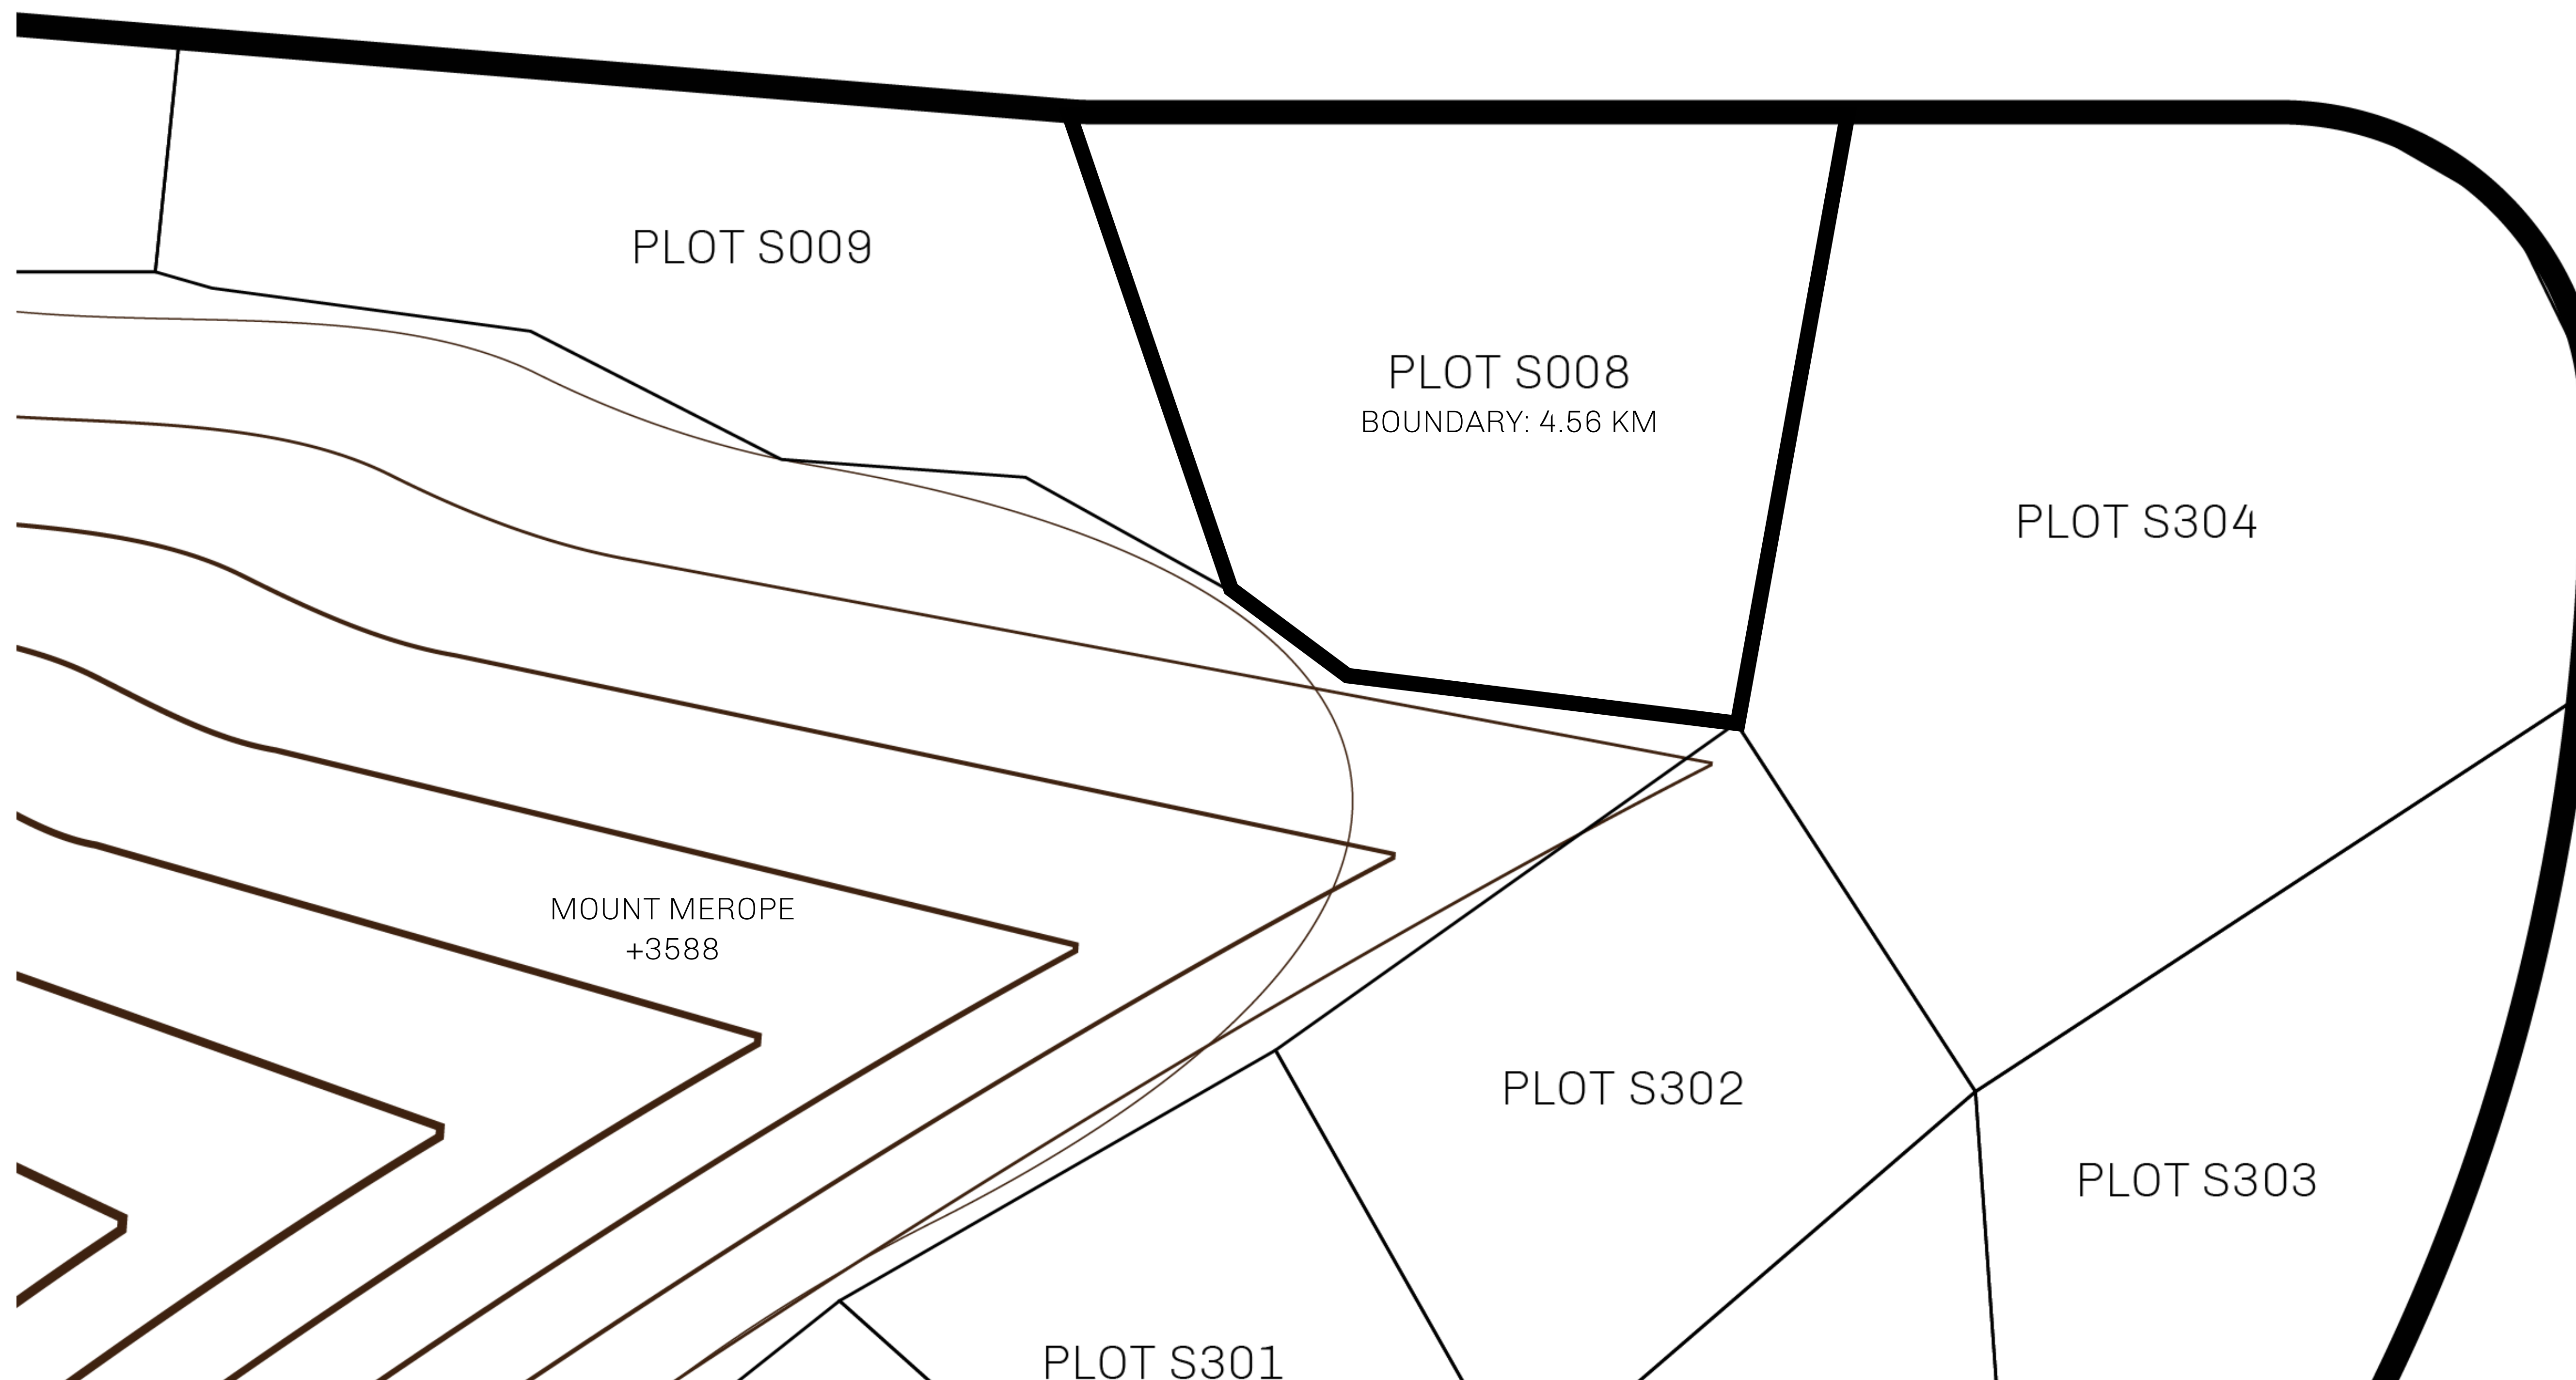

GEOGRAPHY

COASTLINE	131 KM (81.40 MILES)
BORDERS	OCEAN, THE GREAT EMPIRE, X BY SL
HIGHEST POINT	MOUNT MEROPE +3588 M
LOWEST POINT	THE PORT OF SATOSHI 0 M
PLOTS	331
SCALE	1:50000

LE PORT DE SATOSHI

PLOT S008-130921

36.02 KM

H.M. LNFT Land Registry		TITLE NUMBER	
		S008-130921	
ADMINISTRATIVE AREA	ROYAUME DE SATOSHI	ISSUED 13 September 2021 <i>BJ.</i>	SCALE 1/50000
OWNER ENTITLEMENT	Type W-SL: Share of 1% of all LTT redeemed based on number of NFT Stories minted; Mint 4 NFT Stories		

OCEAN

OFFICIAL PERSPECTIVE SHEET FOR FILING
Indicate vantage point for each drawing. Copy and
mark each sheet required prior to filing.

Guide - Vantage point should be
indicated as shown in the diagram: