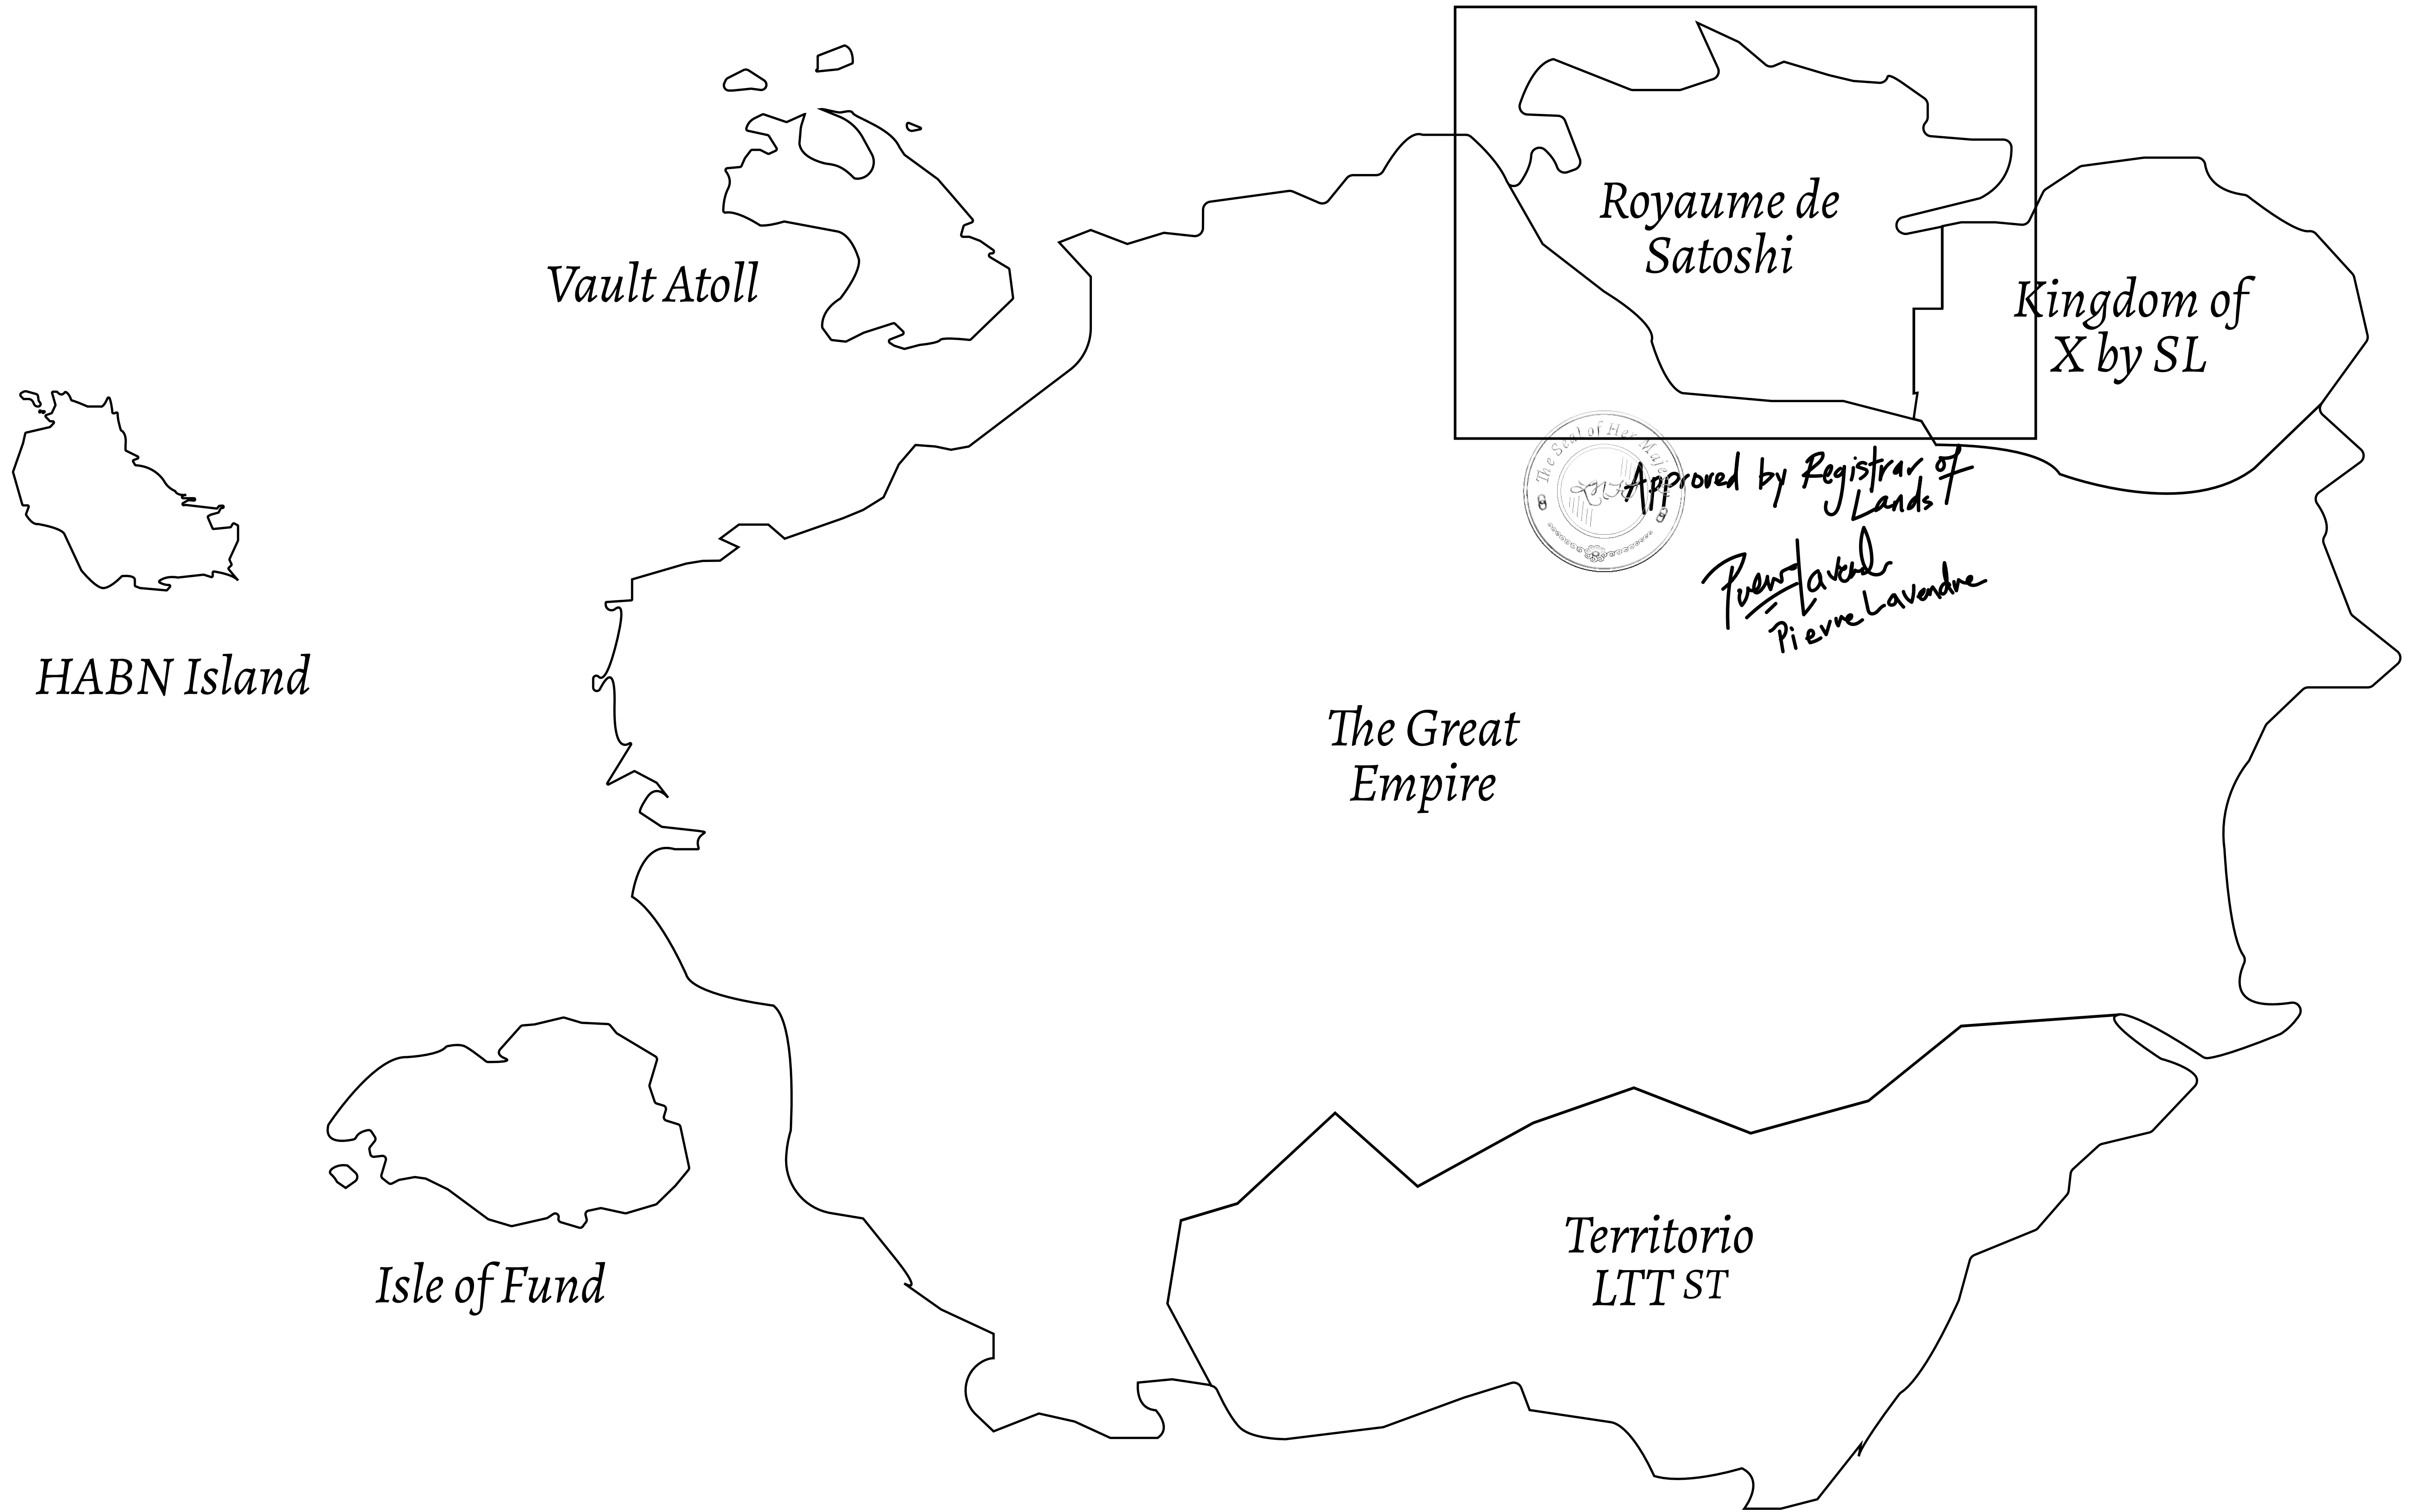

LOOT NFT WORLD