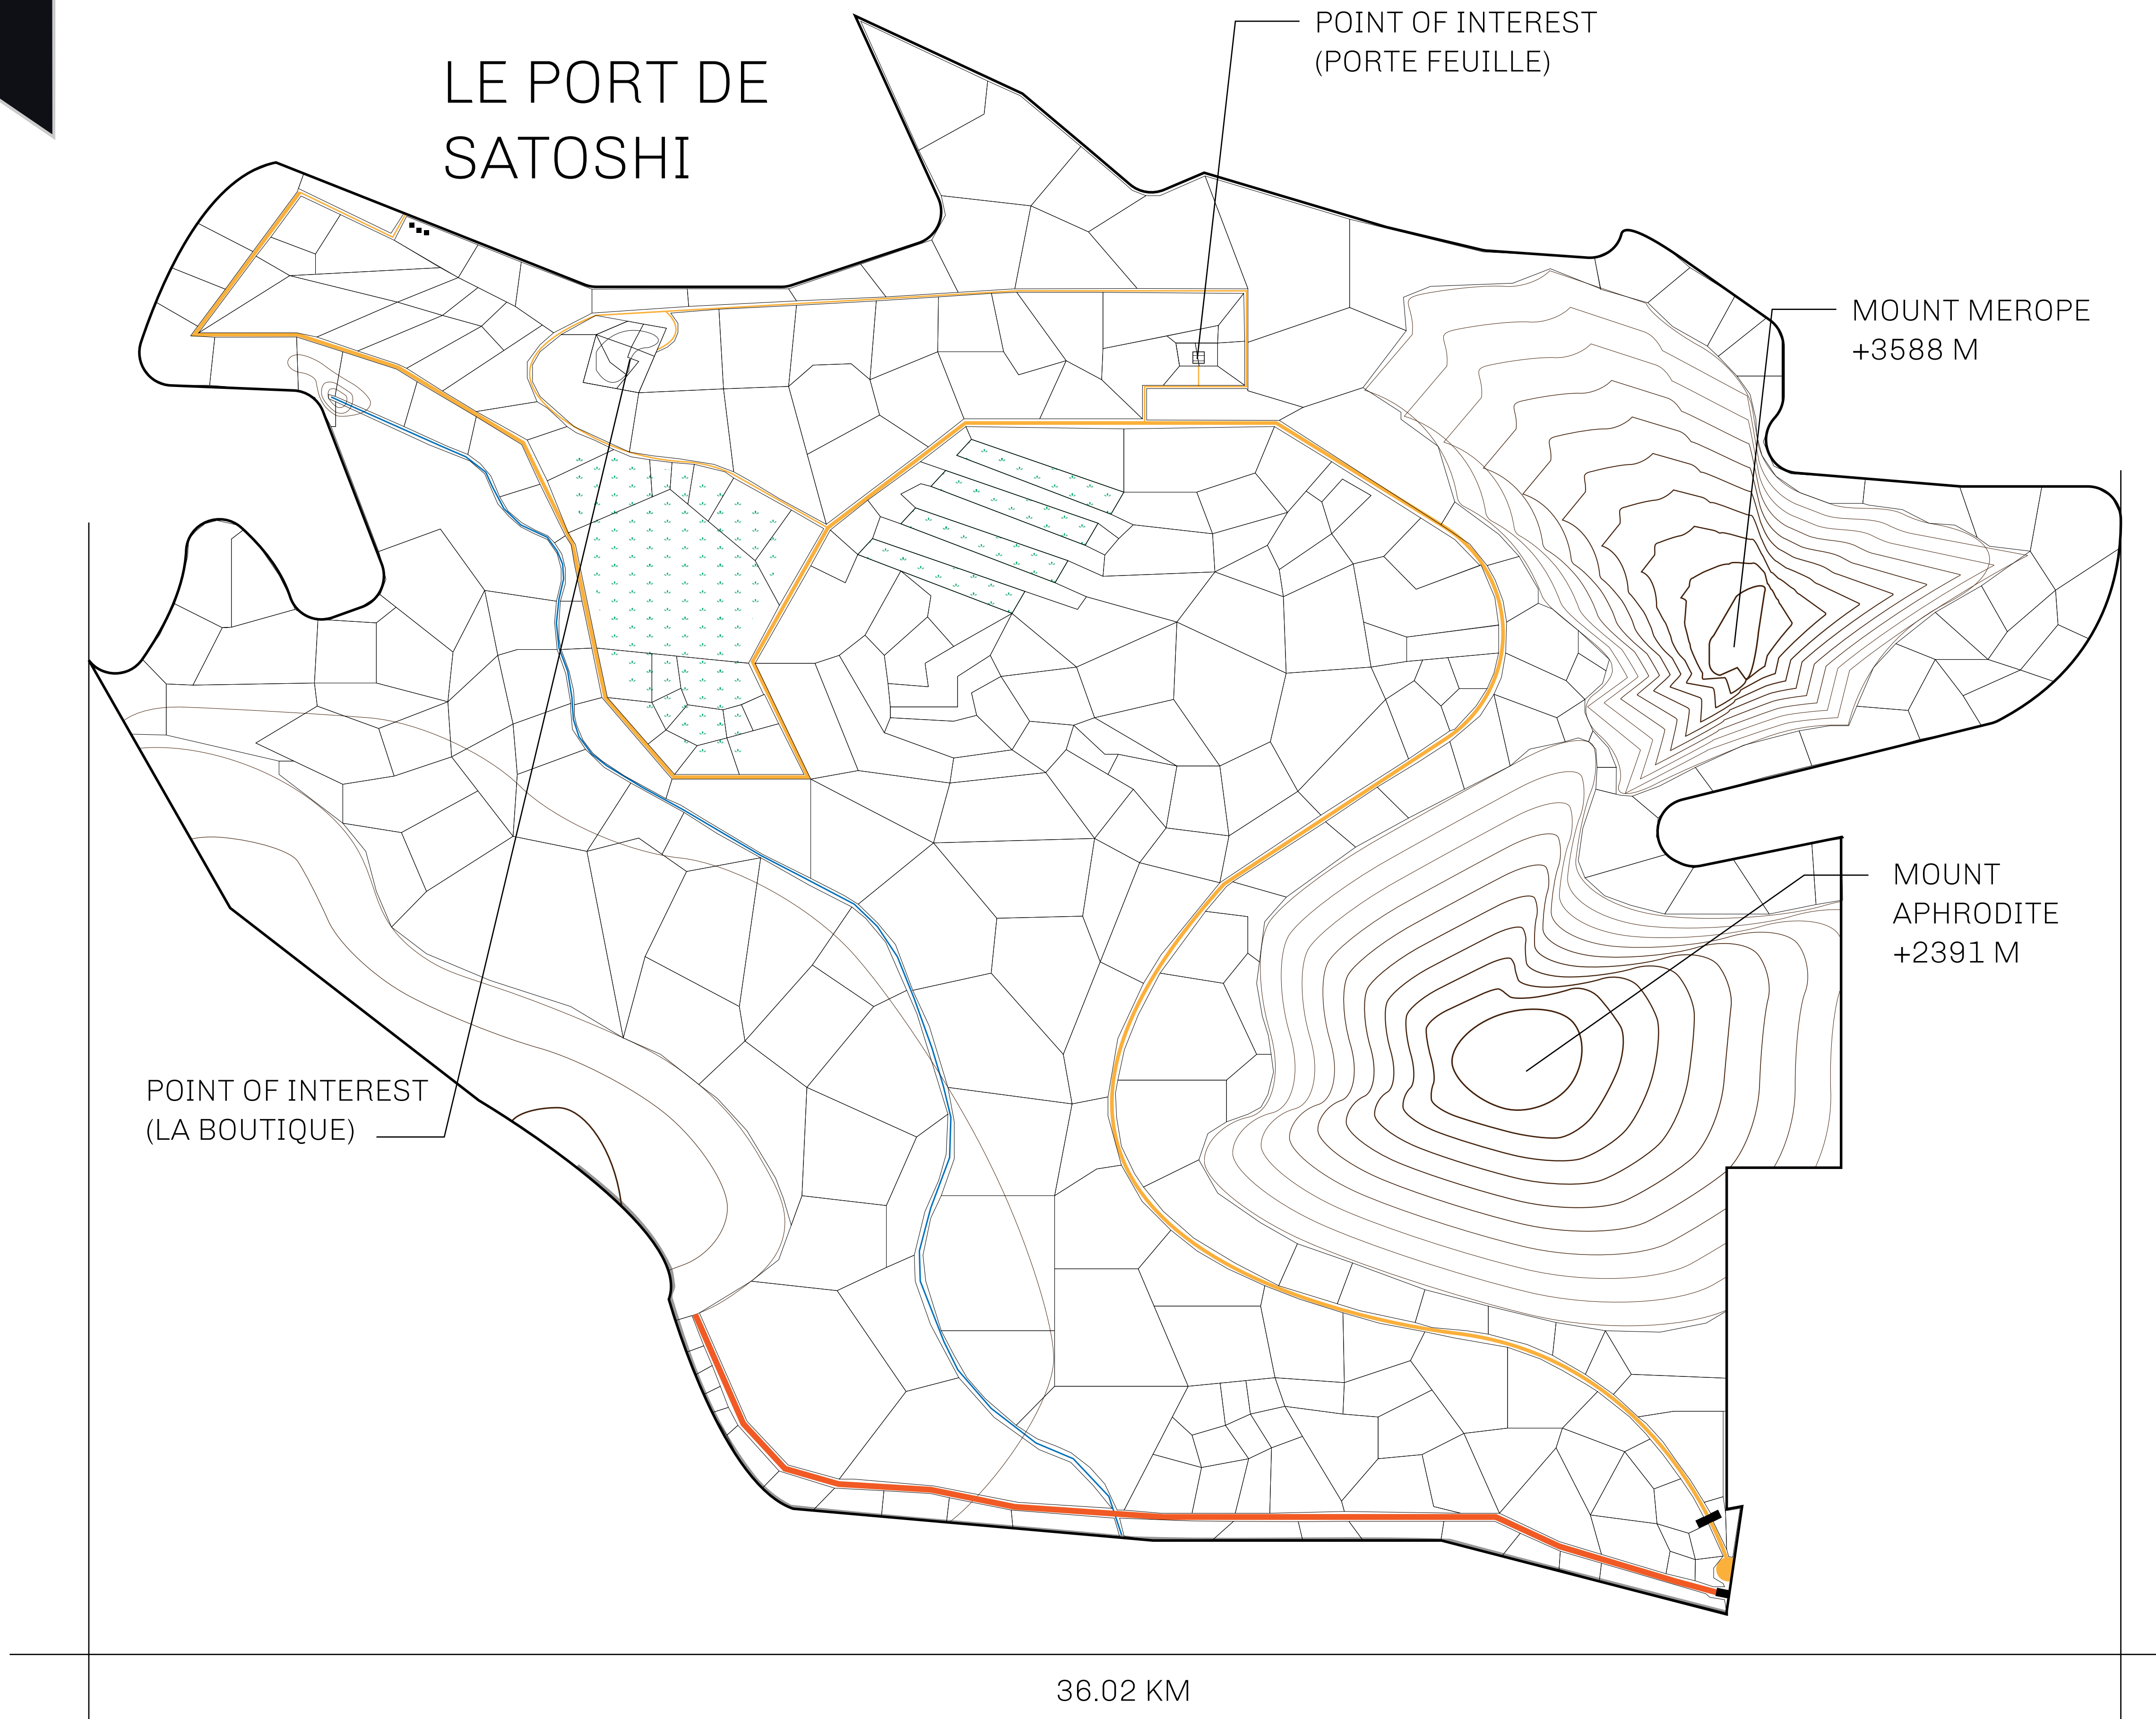

LOOT NFT WORLD

LES SULTANS

A place of stunning beauty, Le Royaume is known for its exquisite shopping, parks, and grand boulevards. Satoshi's Lounge (the area of La Boutique and Porte Feuille) offers limited-edition and unique items only available for sale in LTT. Land, all sorts of embellishments, and widgets are sold exclusively here. All items are offered first on auction for 24 hours (with a reserve price), and if the reserve is not met, they are listed in a buy-it-now format (reserve price, plus 10%).

GEOGRAPHY

COASTLINE	131 KM (81.40 MILES)
BORDERS	OCEAN, THE GREAT EMPIRE, X BY SL
HIGHEST POINT	MOUNT MEROPE +3588 M
LOWEST POINT	THE PORT OF SATOSHI 0 M
PLOTS	331
SCALE	1:50000

H.M. LNFT Land Registry		TITLE NUMBER	
		S005-170721	
ADMINISTRATIVE AREA	ROYAUME DE SATOSHI	ISSUED 17 July 2021	<i>bl.</i> SCALE 1/50000
OWNER ENTITLEMENT	A: Type-A: 0.1% of all BUN sales in received Credits and convertible to USDC ERC20; Mint 4 NFT Stories		

OFFICIAL PERSPECTIVE SHEET FOR FILING
Indicate vantage point for each drawing. Copy and mark each sheet required prior to filing.

Guide - Vantage point should be indicated as shown in the diagram: