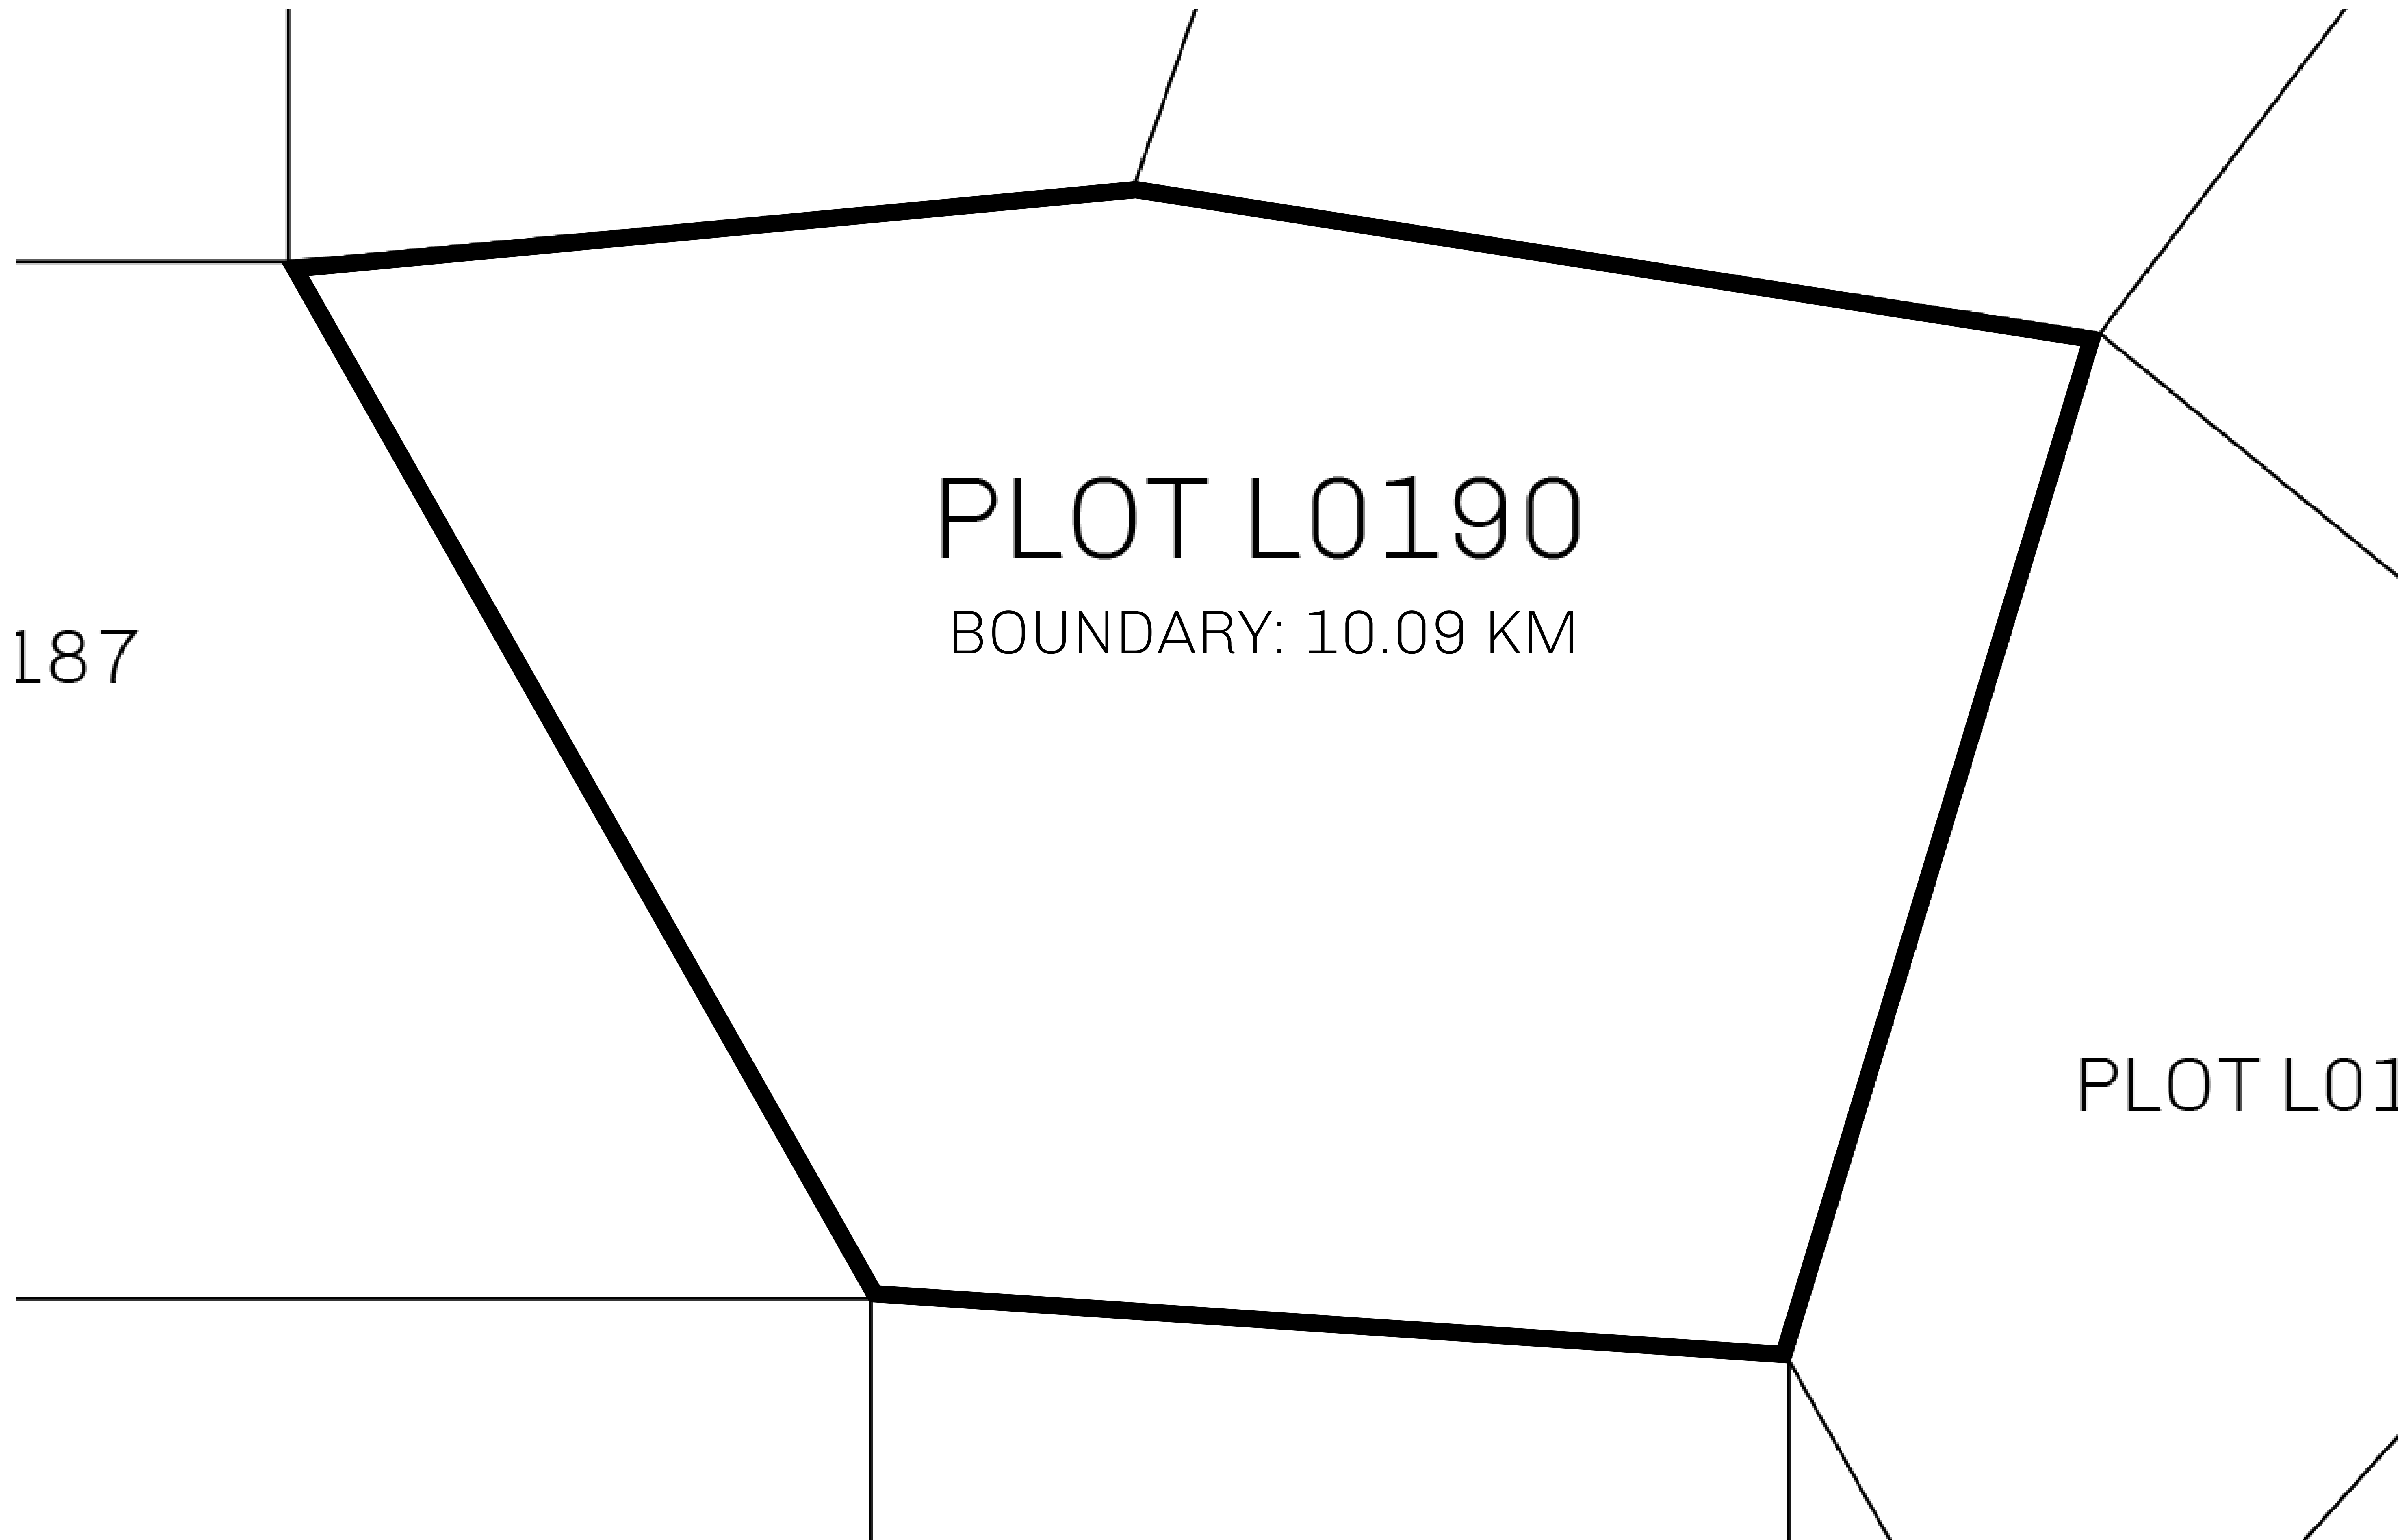

### GEOGRAPHY

|               |  |
|---------------|--|
| COASTLINE     | 462.64 KM (287.47 MILES)                               |
| BORDERS       | OCEAN, ROYAUME DE SATOSHI, X BY SL & TERRITORIO LTT ST |
| HIGHEST POINT | MOUNT ARES +8120 M                                     |
| LOWEST POINT  | NFT PORT 0 M   |
| PLOTS         | 2284   |
| SCALE         | 1:50000  |

PLOT L0190-221121

129.07 KM

|                                |  |   |                      |
|--------------------------------|--|---|----------------------|
| <b>H.M. LNFT Land Registry</b> |  | TITLE NUMBER                              |                      |
|                                |  | <b>L0190-221121</b>                       |                      |
| ADMINISTRATIVE AREA            | <b>THE GREAT EMPIRE</b>  | ISSUED <b>22 November 2021</b> <i>BJ.</i> | SCALE <b>1/50000</b> |
| OWNER ENTITLEMENT              | <b>Type W-GE: Share of 0.3% of all BUN sales based on number of NFT Stories minted (rewarded in Credits); Mint 4 NFT Stories</b> |   |                      |