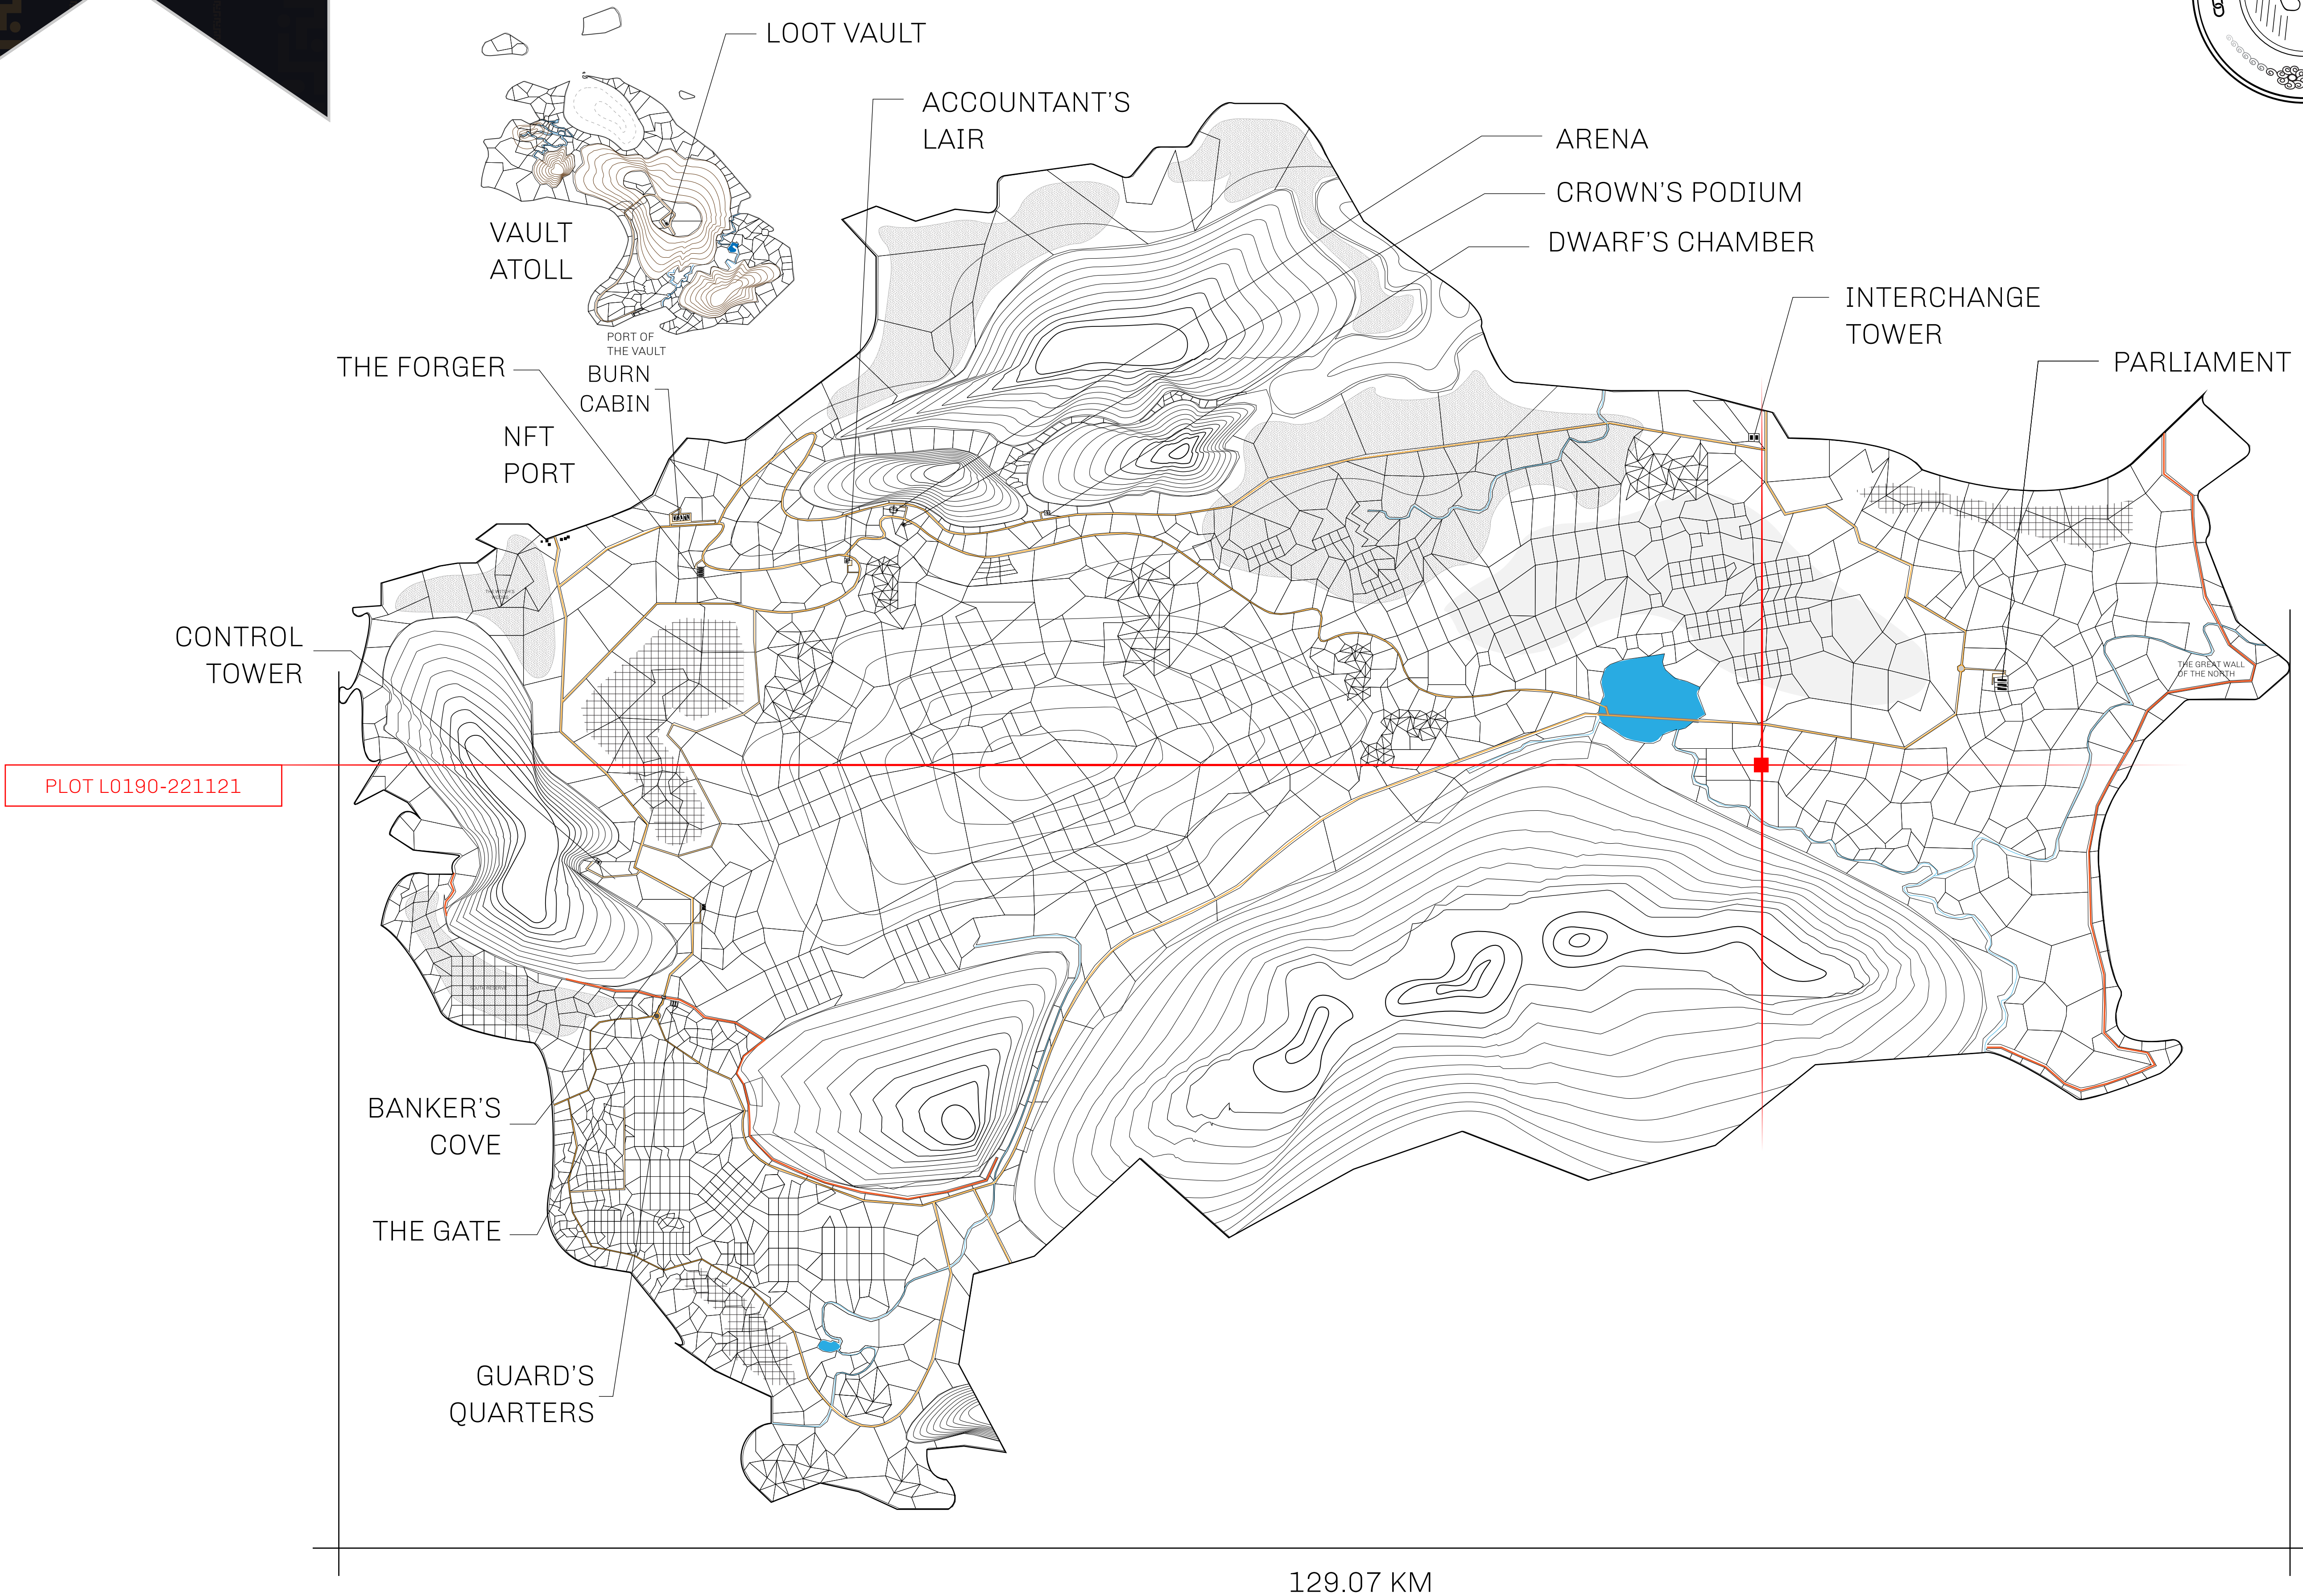

# LOOT NFT WORLD

*HABN Island*

*Approved by Registrar of Lands*

*John Boyd - Administrator TGE*

*Isle of Fund*

*Territorio  
LTT ST*

### HER MAJESTY'S GATED WORLD

As an economic and ruling powerhouse, the Great Empire controls the issuance and trade of BUN, LTT, and USDC reward credits. Decisions by its sitting parliamentarians affect Loot NFT World. Following the last war, border controls are tight and only invitees can enter. Each Sunday, all eyes focus on the Arena and the Crown's Podium, where battle-bidding auctions rage. The battle pit is not for the fainthearted and strategy plays a crucial role in winning.

### GEOGRAPHY

|               |  |
|---------------|--|
| COASTLINE     | 462.64 KM (287.47 MILES)                               |
| BORDERS       | OCEAN, ROYAUME DE SATOSHI, X BY SL & TERRITORIO LTT ST |
| HIGHEST POINT | MOUNT ARES +8120 M                                     |
| LOWEST POINT  | NFT PORT 0 M   |
| PLOTS         | 2284   |
| SCALE         | 1:50000  |

PLOT L0190-221121

129.07 KM

|                                |  |   |                      |
|--------------------------------|--|---|----------------------|
| <b>H.M. LNFT Land Registry</b> |  | TITLE NUMBER                              |                      |
|                                |  | <b>L0190-221121</b>                       |                      |
| ADMINISTRATIVE AREA            | <b>THE GREAT EMPIRE</b>  | ISSUED <b>22 November 2021</b> <i>BJ.</i> | SCALE <b>1/50000</b> |
| OWNER ENTITLEMENT              | <b>Type W-GE: Share of 0.3% of all BUN sales based on number of NFT Stories minted (rewarded in Credits); Mint 4 NFT Stories</b> |   |                      |