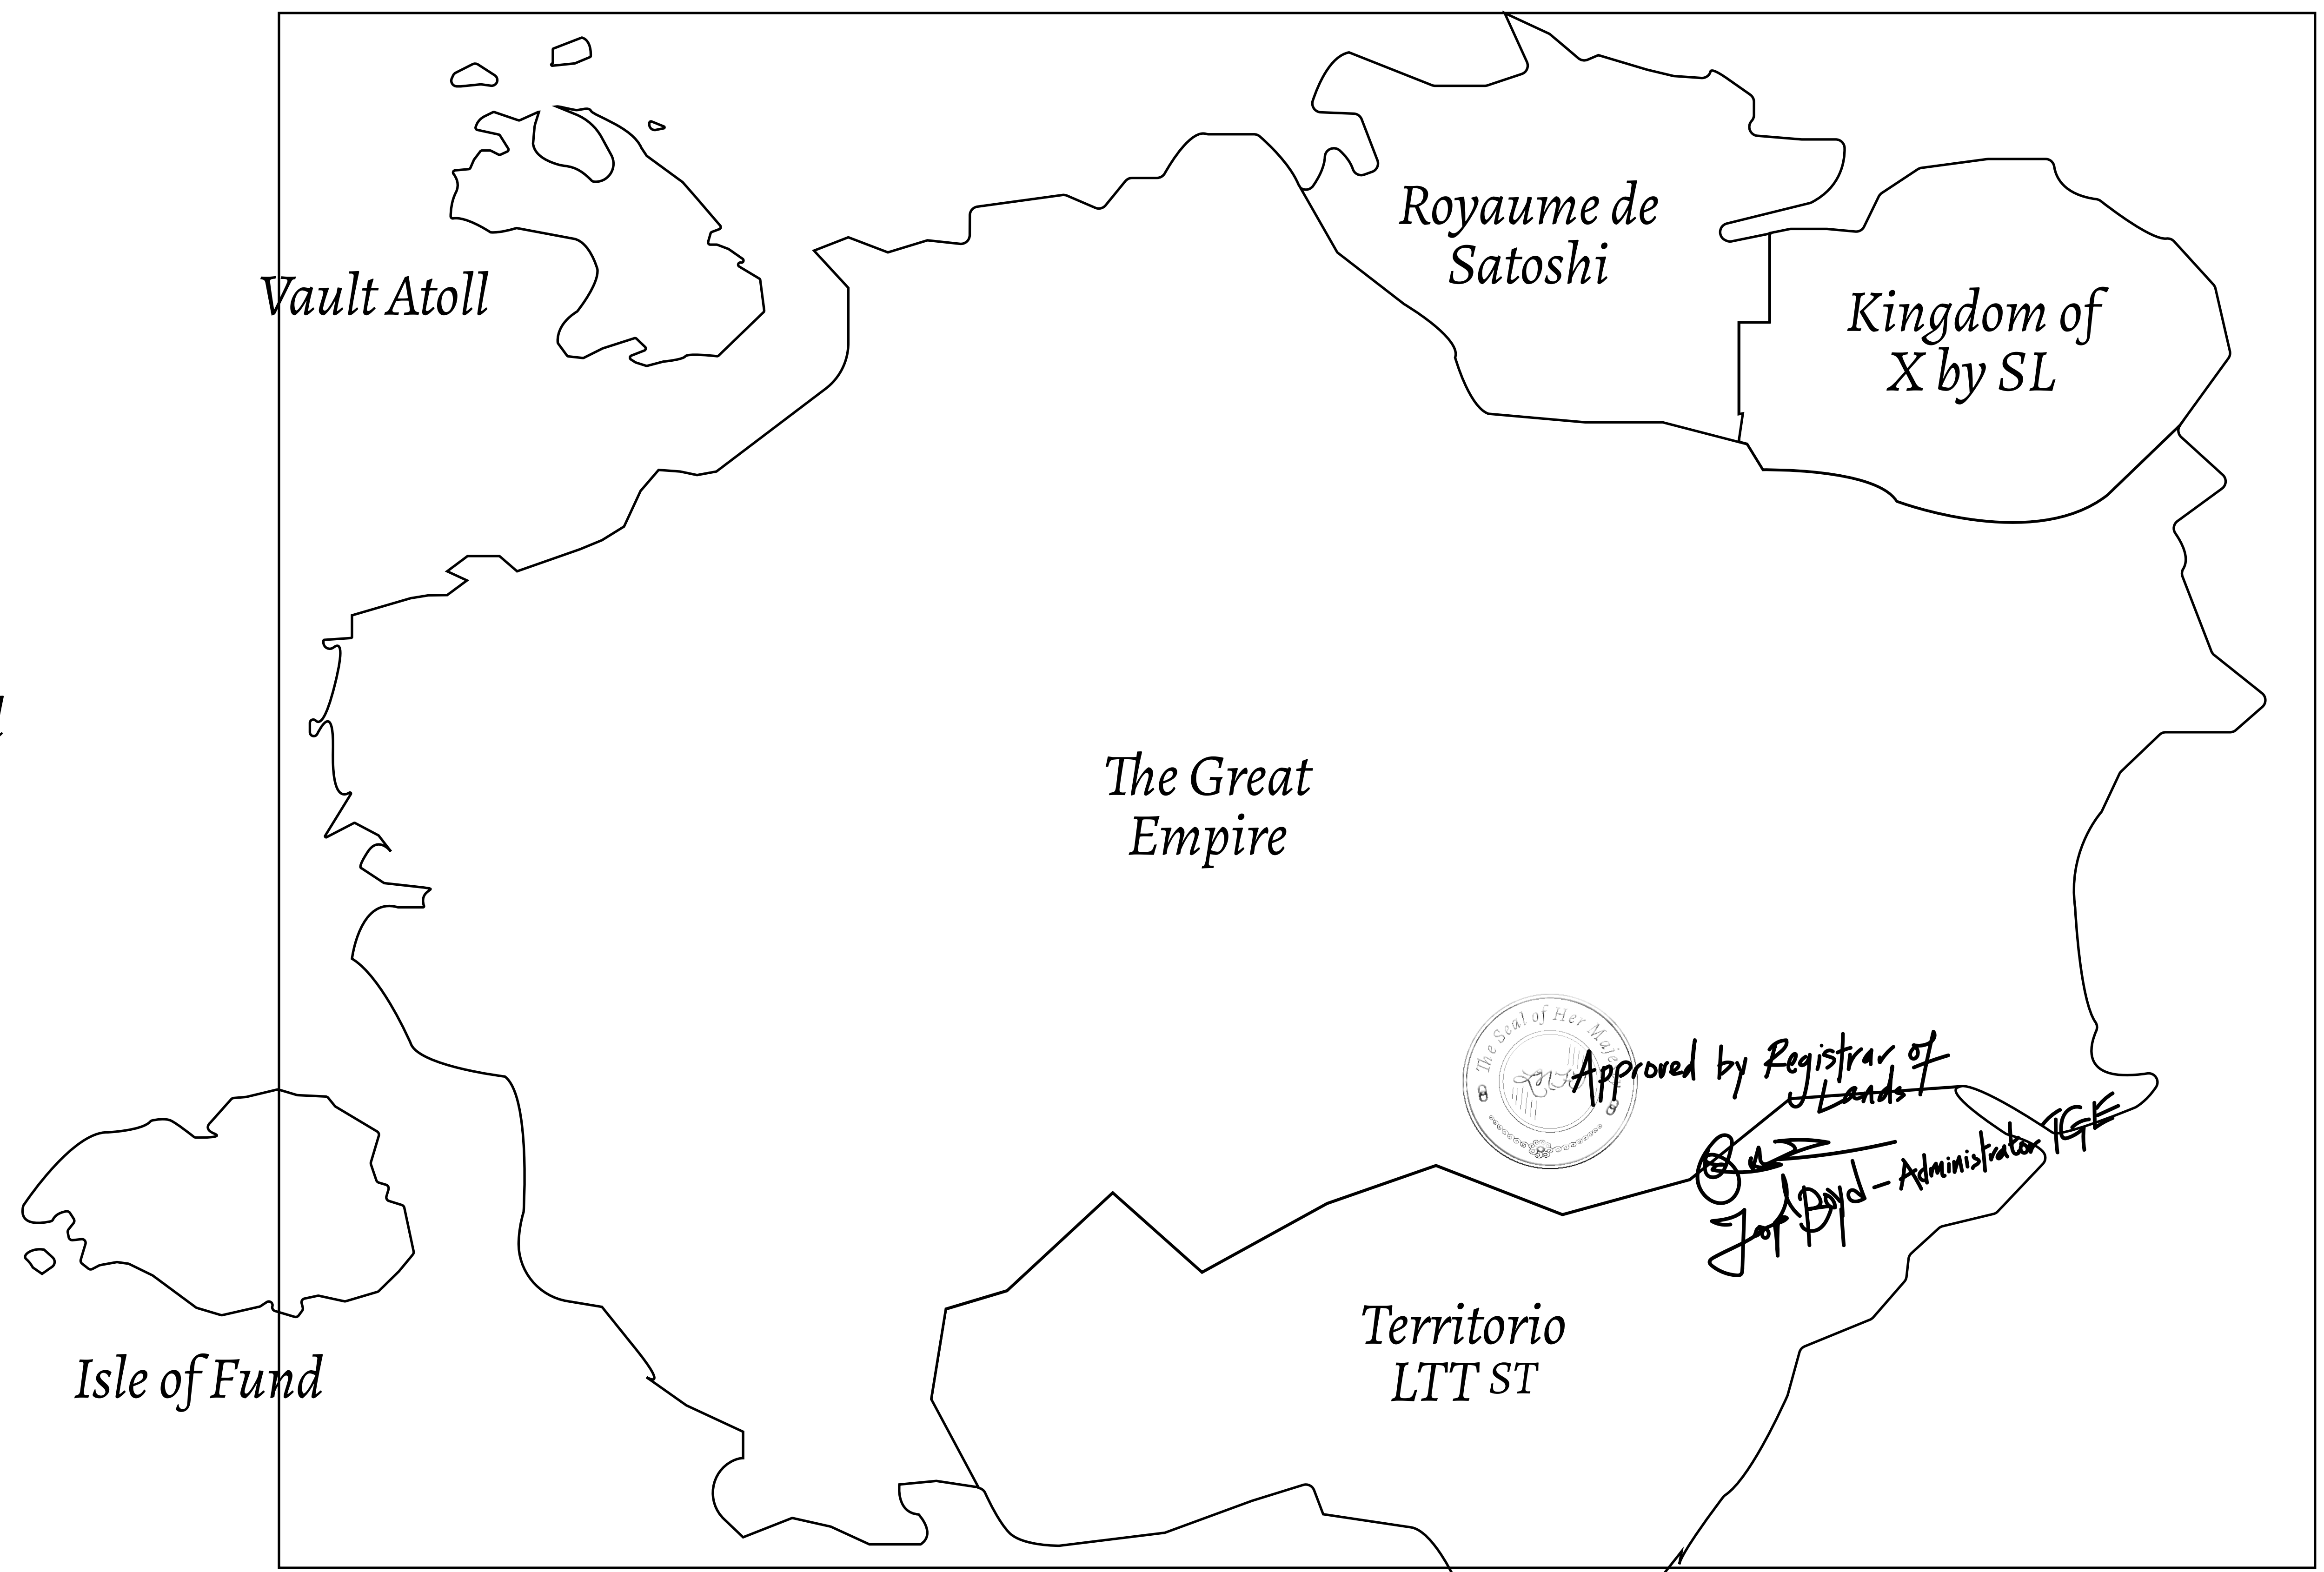

# LOOT NFT WORLD

*HABN Island*

*Approved by Registrar of Lands*

*John Boyd - Administrator TGE*

*Isle of Fund*

*Territorio  
LTT ST*

### HER MAJESTY'S GATED WORLD

As an economic and ruling powerhouse, the Great Empire controls the issuance and trade of BUN, LTT, and USDC reward credits. Decisions by its sitting parliamentarians affect Loot NFT World. Following the last war, border controls are tight and only invitees can enter. Each Sunday, all eyes focus on the Arena and the Crown's Podium, where battle-bidding auctions rage. The battle pit is not for the fainthearted and strategy plays a crucial role in winning.

### GEOGRAPHY

|               |  |
|---------------|--|
| COASTLINE     | 462.64 KM (287.47 MILES)                               |
| BORDERS       | OCEAN, ROYAUME DE SATOSHI, X BY SL & TERRITORIO LTT ST |
| HIGHEST POINT | MOUNT ARES +8120 M                                     |
| LOWEST POINT  | NFT PORT 0 M   |
| PLOTS         | 2284   |
| SCALE         | 1:50000  |

PLOT L0190-221121

129.07 KM

|                                |  |   |                      |
|--------------------------------|--|---|----------------------|
| <b>H.M. LNFT Land Registry</b> |  | TITLE NUMBER                              |                      |
|                                |  | <b>L0190-221121</b>                       |                      |
| ADMINISTRATIVE AREA            | <b>THE GREAT EMPIRE</b>  | ISSUED <b>22 November 2021</b> <i>BJ.</i> | SCALE <b>1/50000</b> |
| OWNER ENTITLEMENT              | <b>Type W-GE: Share of 0.3% of all BUN sales based on number of NFT Stories minted (rewarded in Credits); Mint 4 NFT Stories</b> |   |                      |