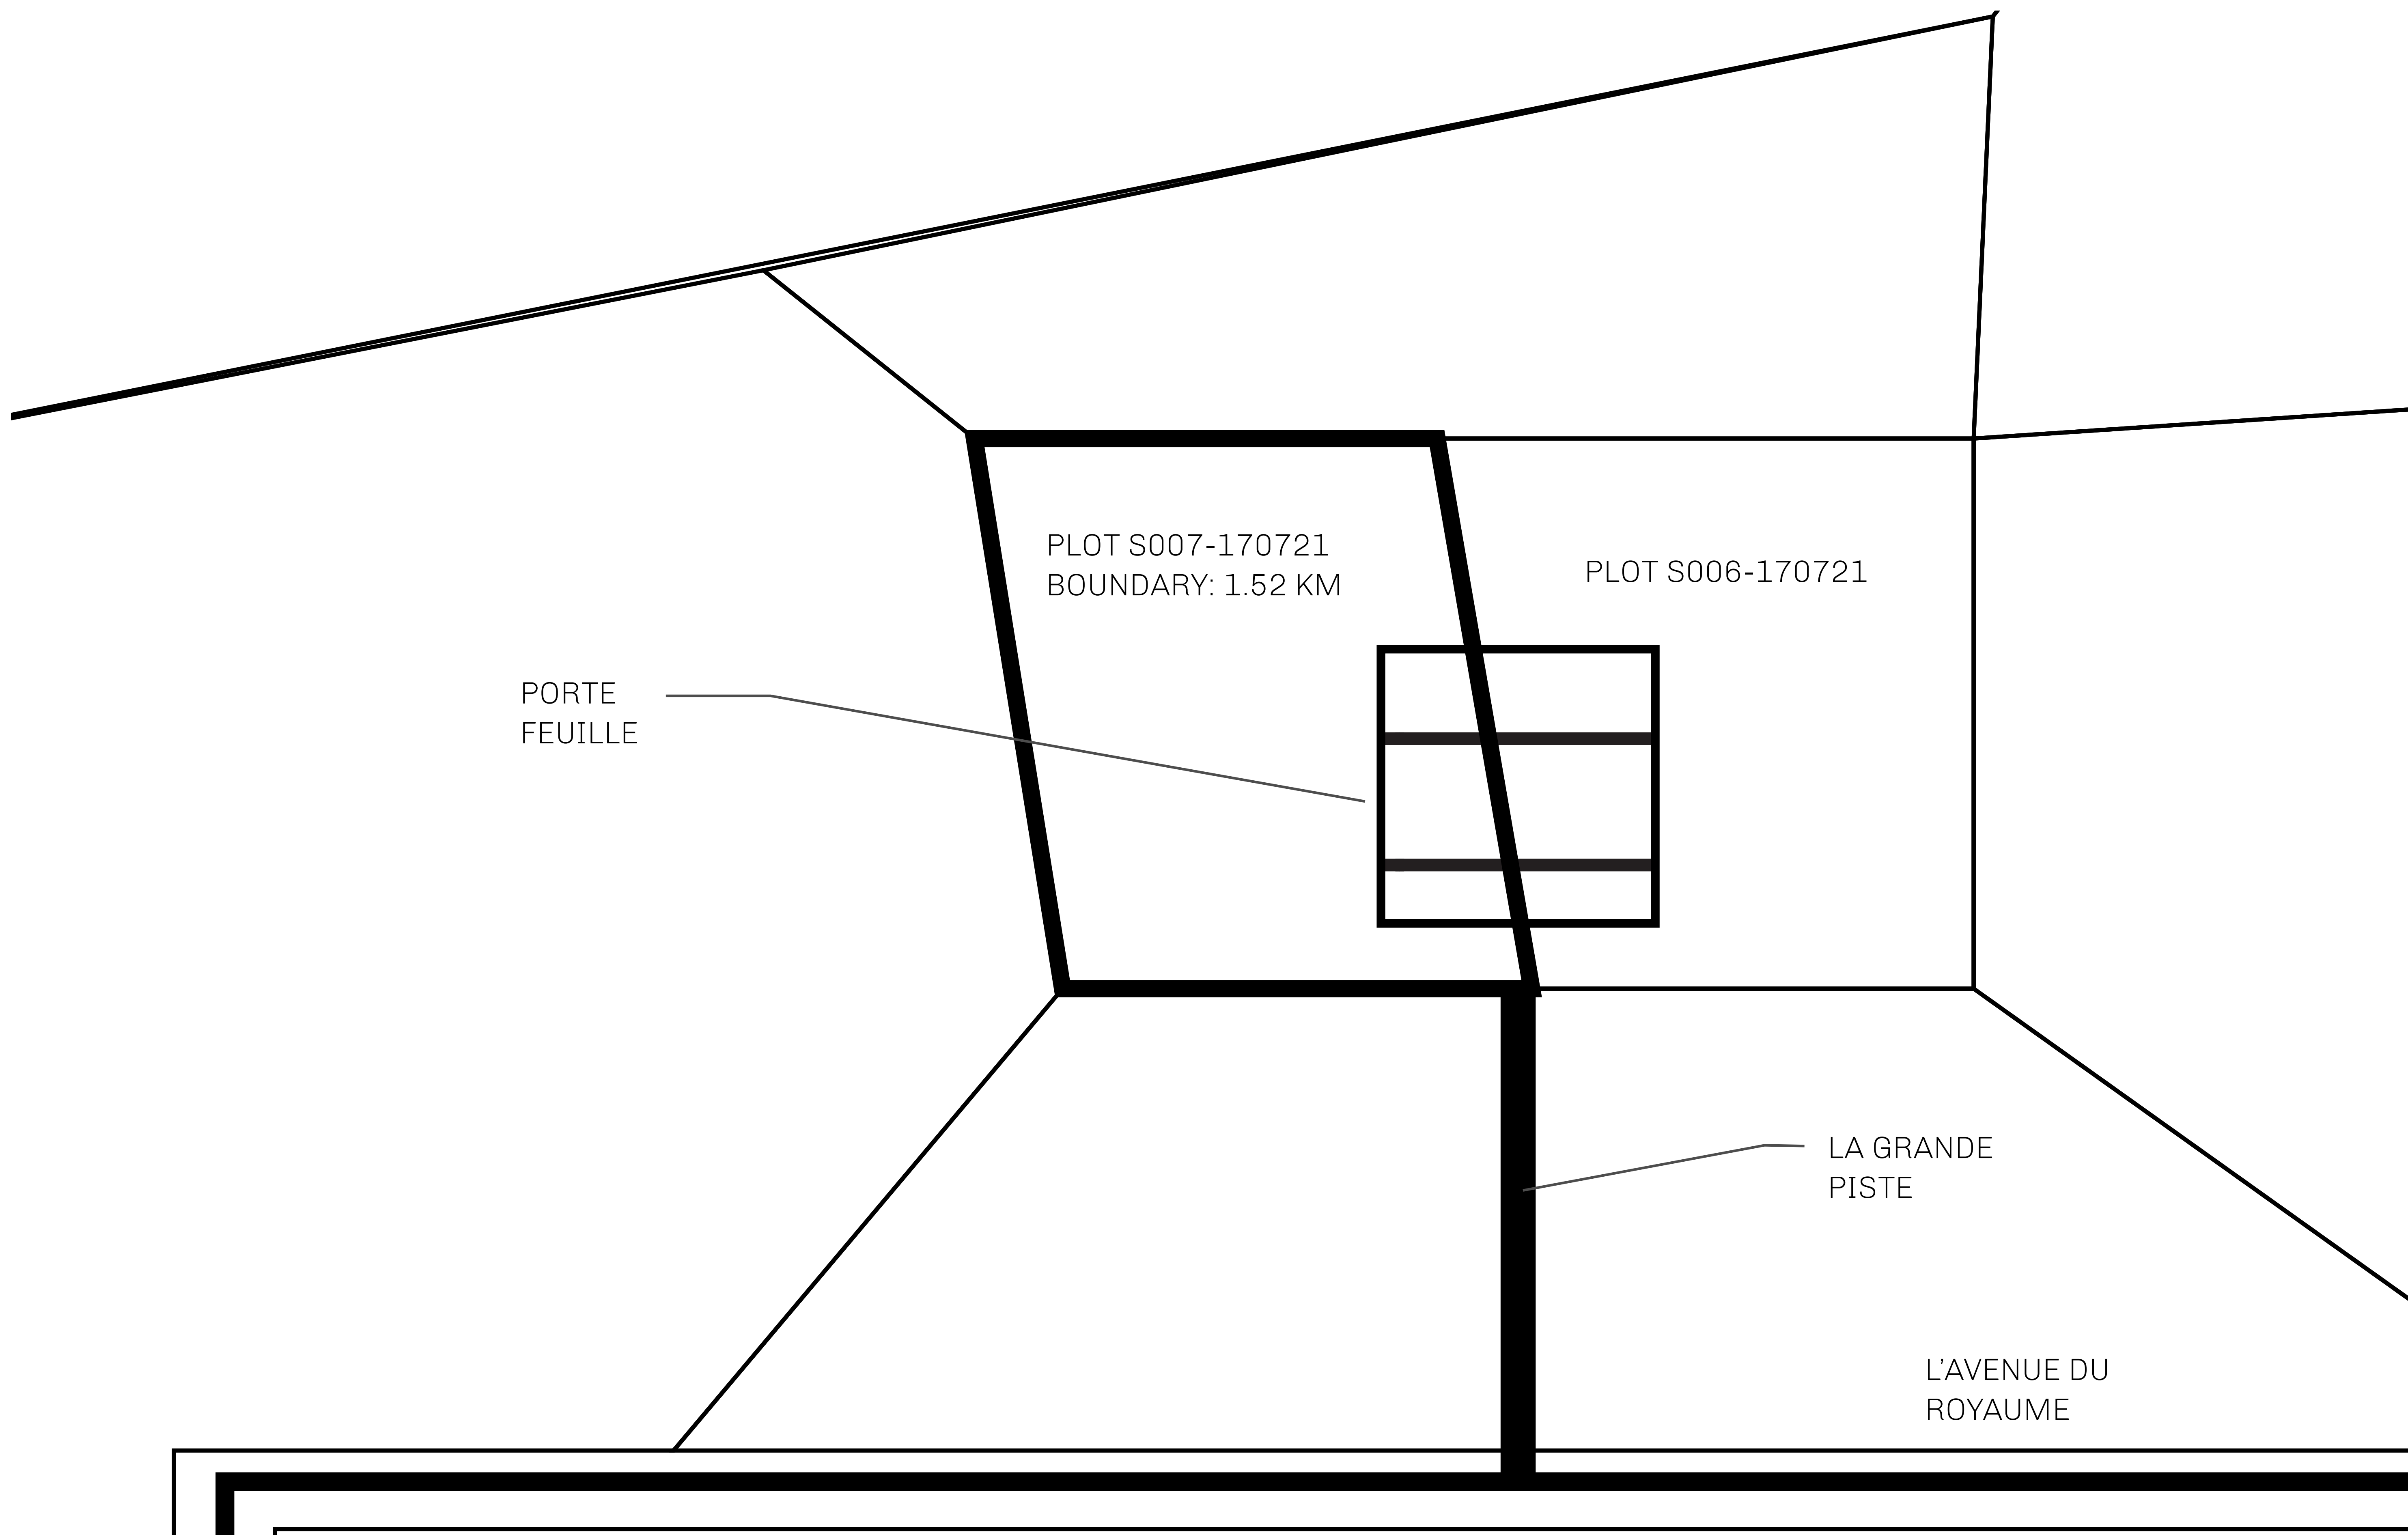

LOOT NFT WORLD

LES SULTANS

A place of stunning beauty, Le Royaume is known for its exquisite shopping, parks, and grand boulevards. Satoshi's Lounge (the area of La Boutique and Porte Feuille) offers limited-edition and unique items only available for sale in LTT. Land, all sorts of embellishments, and widgets are sold exclusively here. All items are offered first on auction for 24 hours (with a reserve price), and if the reserve is not met, they are listed in a buy-it-now format (reserve price, plus 10%).

GEOGRAPHY

COASTLINE	131 KM (81.40 MILES)
BORDERS	OCEAN, THE GREAT EMPIRE, X BY SL
HIGHEST POINT	MOUNT MEROPE +3588 M
LOWEST POINT	THE PORT OF SATOSHI 0 M
PLOTS	331
SCALE	1:50000

H.M. LNFT Land Registry		TITLE NUMBER	
		S007-170721	
ADMINISTRATIVE AREA	ROYAUME DE SATOSHI	ISSUED 17 July 2021	<i>B.I.</i> SCALE 1/50000
OWNER ENTITLEMENT	Type-R-d: Minimum of 0.73% of all BUN sales, less Pioneer Badge rewards (in USDC); Mint 4 NFT Stories		

OFFICIAL PERSPECTIVE SHEET FOR FILING
Indicate vantage point for each drawing. Copy and
mark each sheet required prior to filing.

Guide - Vantage point should be
indicated as shown in the diagram: