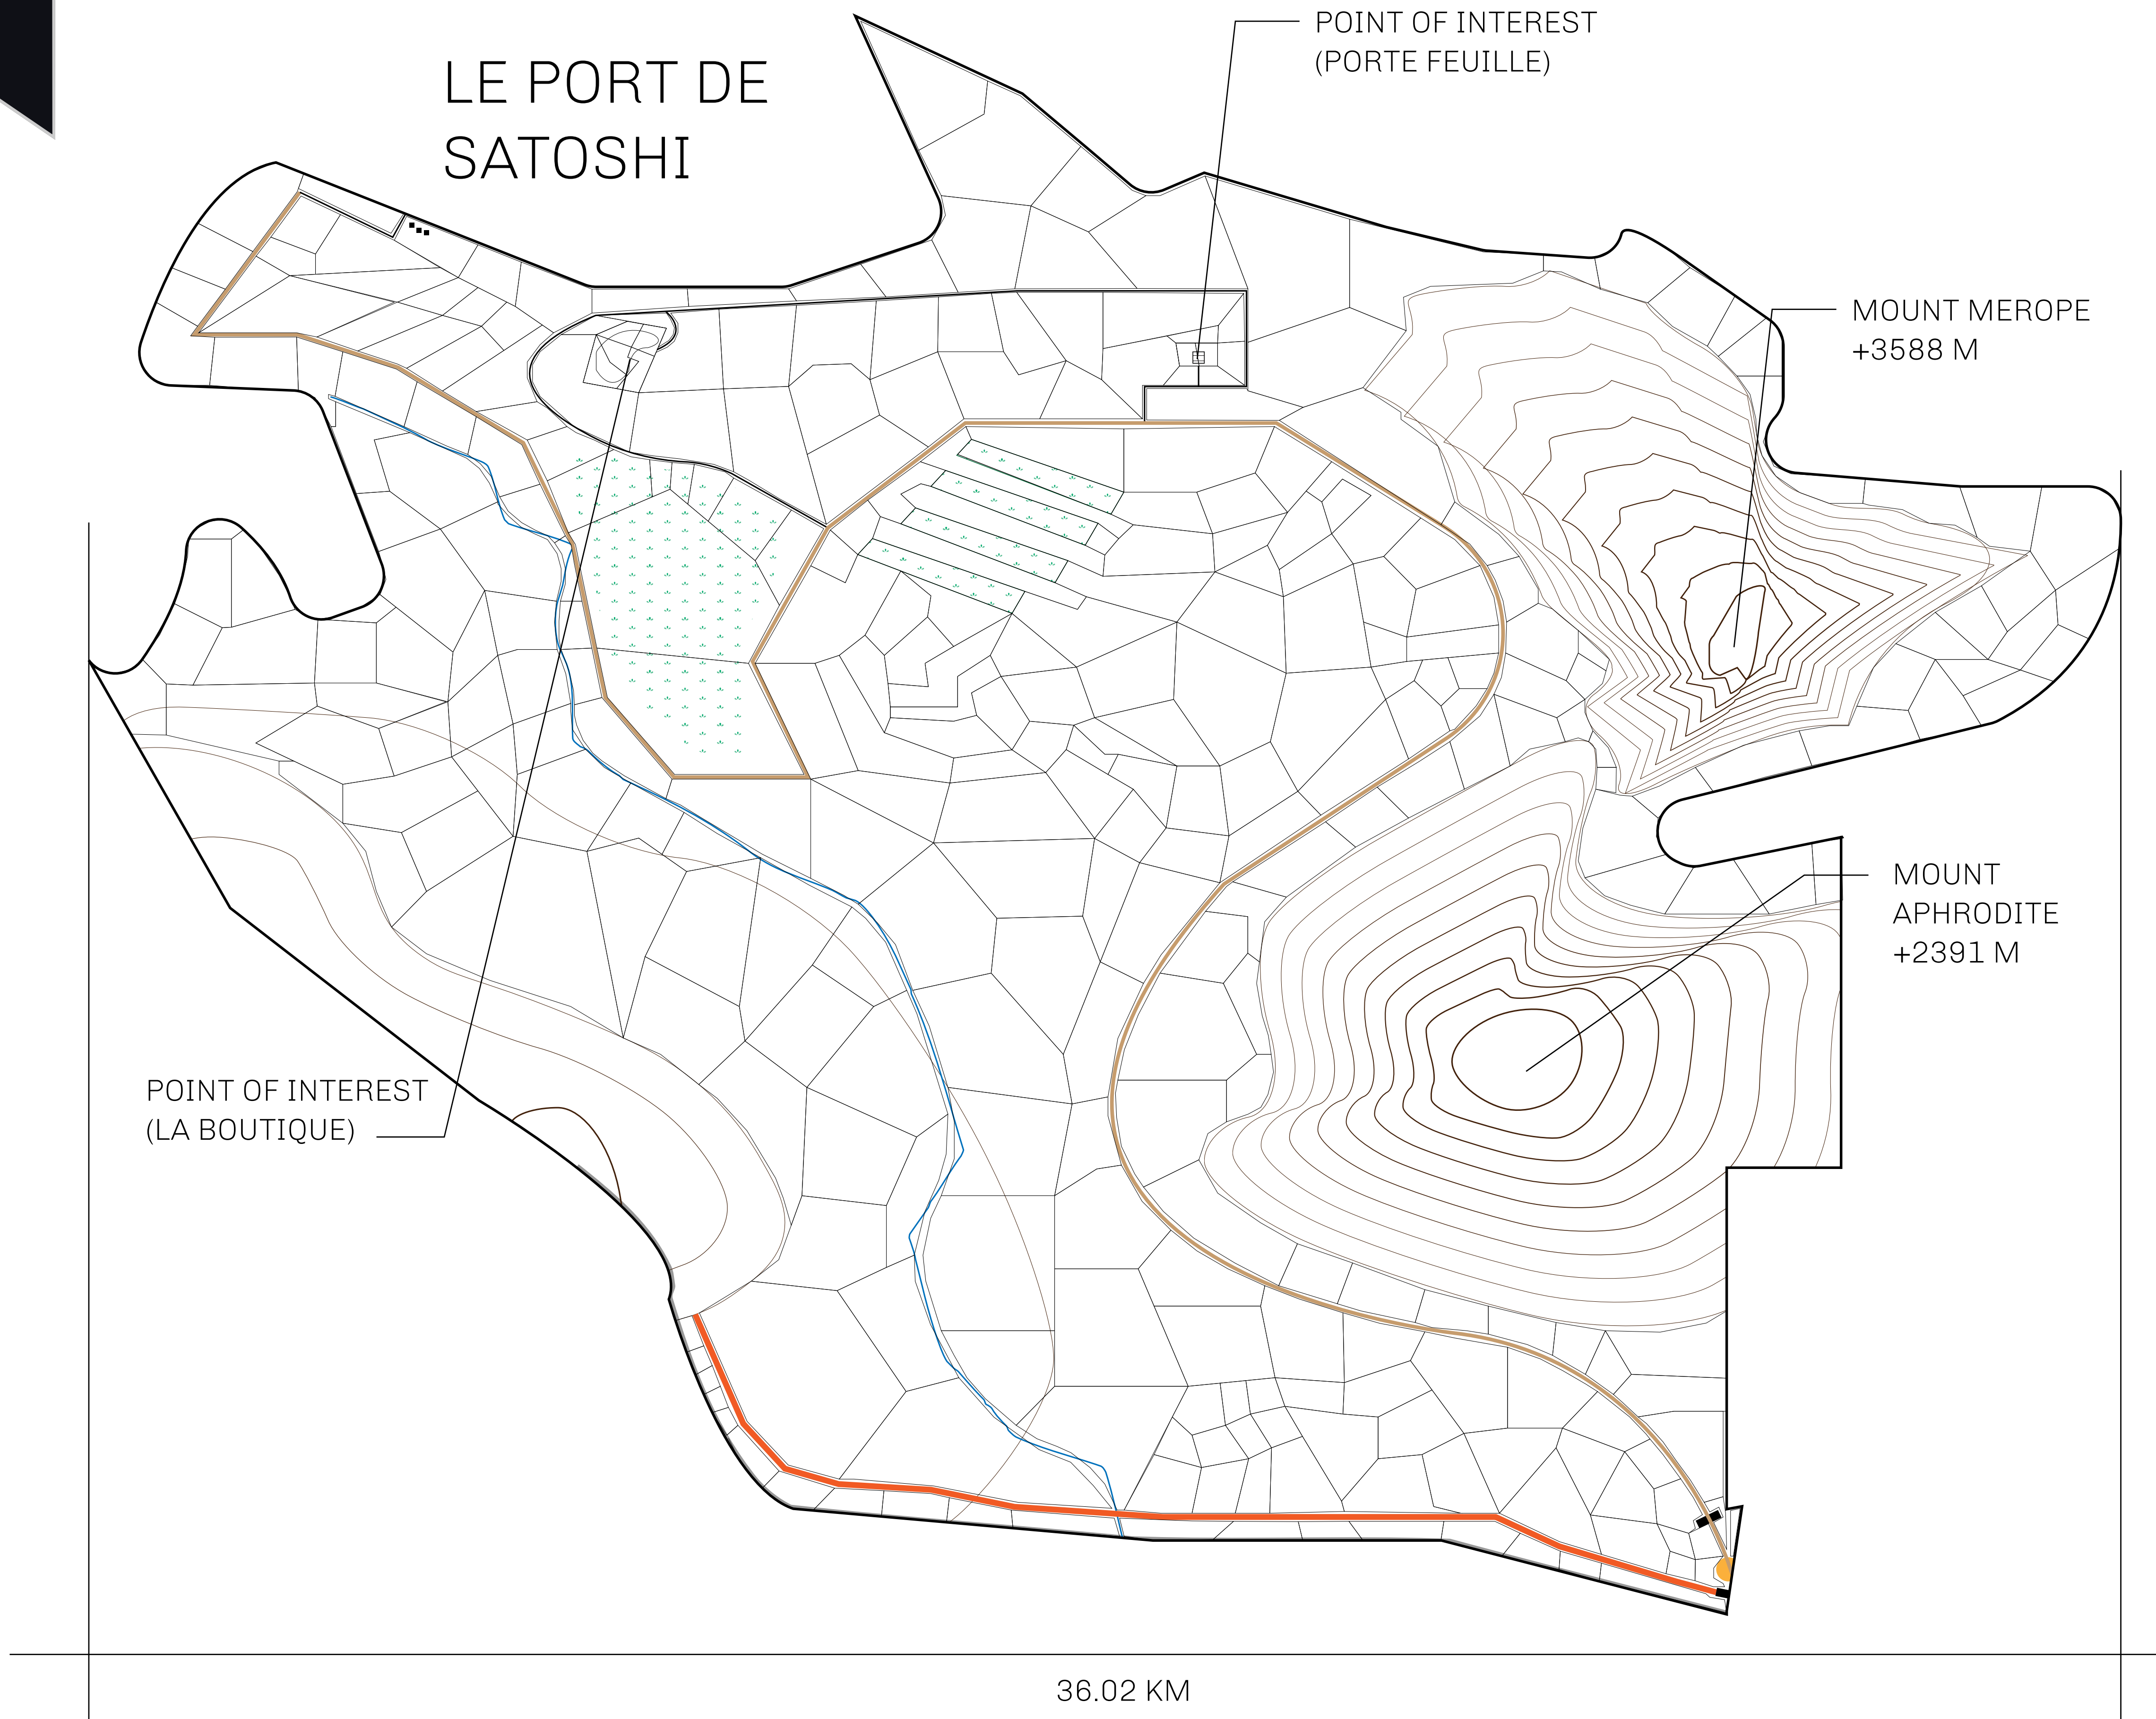

LOOT NFT WORLD

LES SULTANS

A place of stunning beauty, Le Royaume is known for its exquisite shopping, parks, and grand boulevards. Satoshi's Lounge (the area of La Boutique and Porte Feuille) offers limited-edition and unique items only available for sale in LTT. Land, all sorts of embellishments, and widgets are sold exclusively here. All items are offered first on auction for 24 hours (with a reserve price), and if the reserve is not met, they are listed in a buy-it-now format (reserve price, plus 10%).

GEOGRAPHY

COASTLINE	131 KM (81.40 MILES)
BORDERS	OCEAN, THE GREAT EMPIRE, X BY SL
HIGHEST POINT	MOUNT MEROPE +3588 M
LOWEST POINT	THE PORT OF SATOSHI 0 M
PLOTS	331
SCALE	1:50000

H.M. LNFT Land Registry		TITLE NUMBER	
		S007-170721	
ADMINISTRATIVE AREA	ROYAUME DE SATOSHI	ISSUED 17 July 2021	<i>B.I.</i> SCALE 1/50000
OWNER ENTITLEMENT	Type-R-d: Minimum of 0.73% of all BUN sales, less Pioneer Badge rewards (in USDC); Mint 4 NFT Stories		

OFFICIAL PERSPECTIVE SHEET FOR FILING
Indicate vantage point for each drawing. Copy and
mark each sheet required prior to filing.

Guide - Vantage point should be
indicated as shown in the diagram: