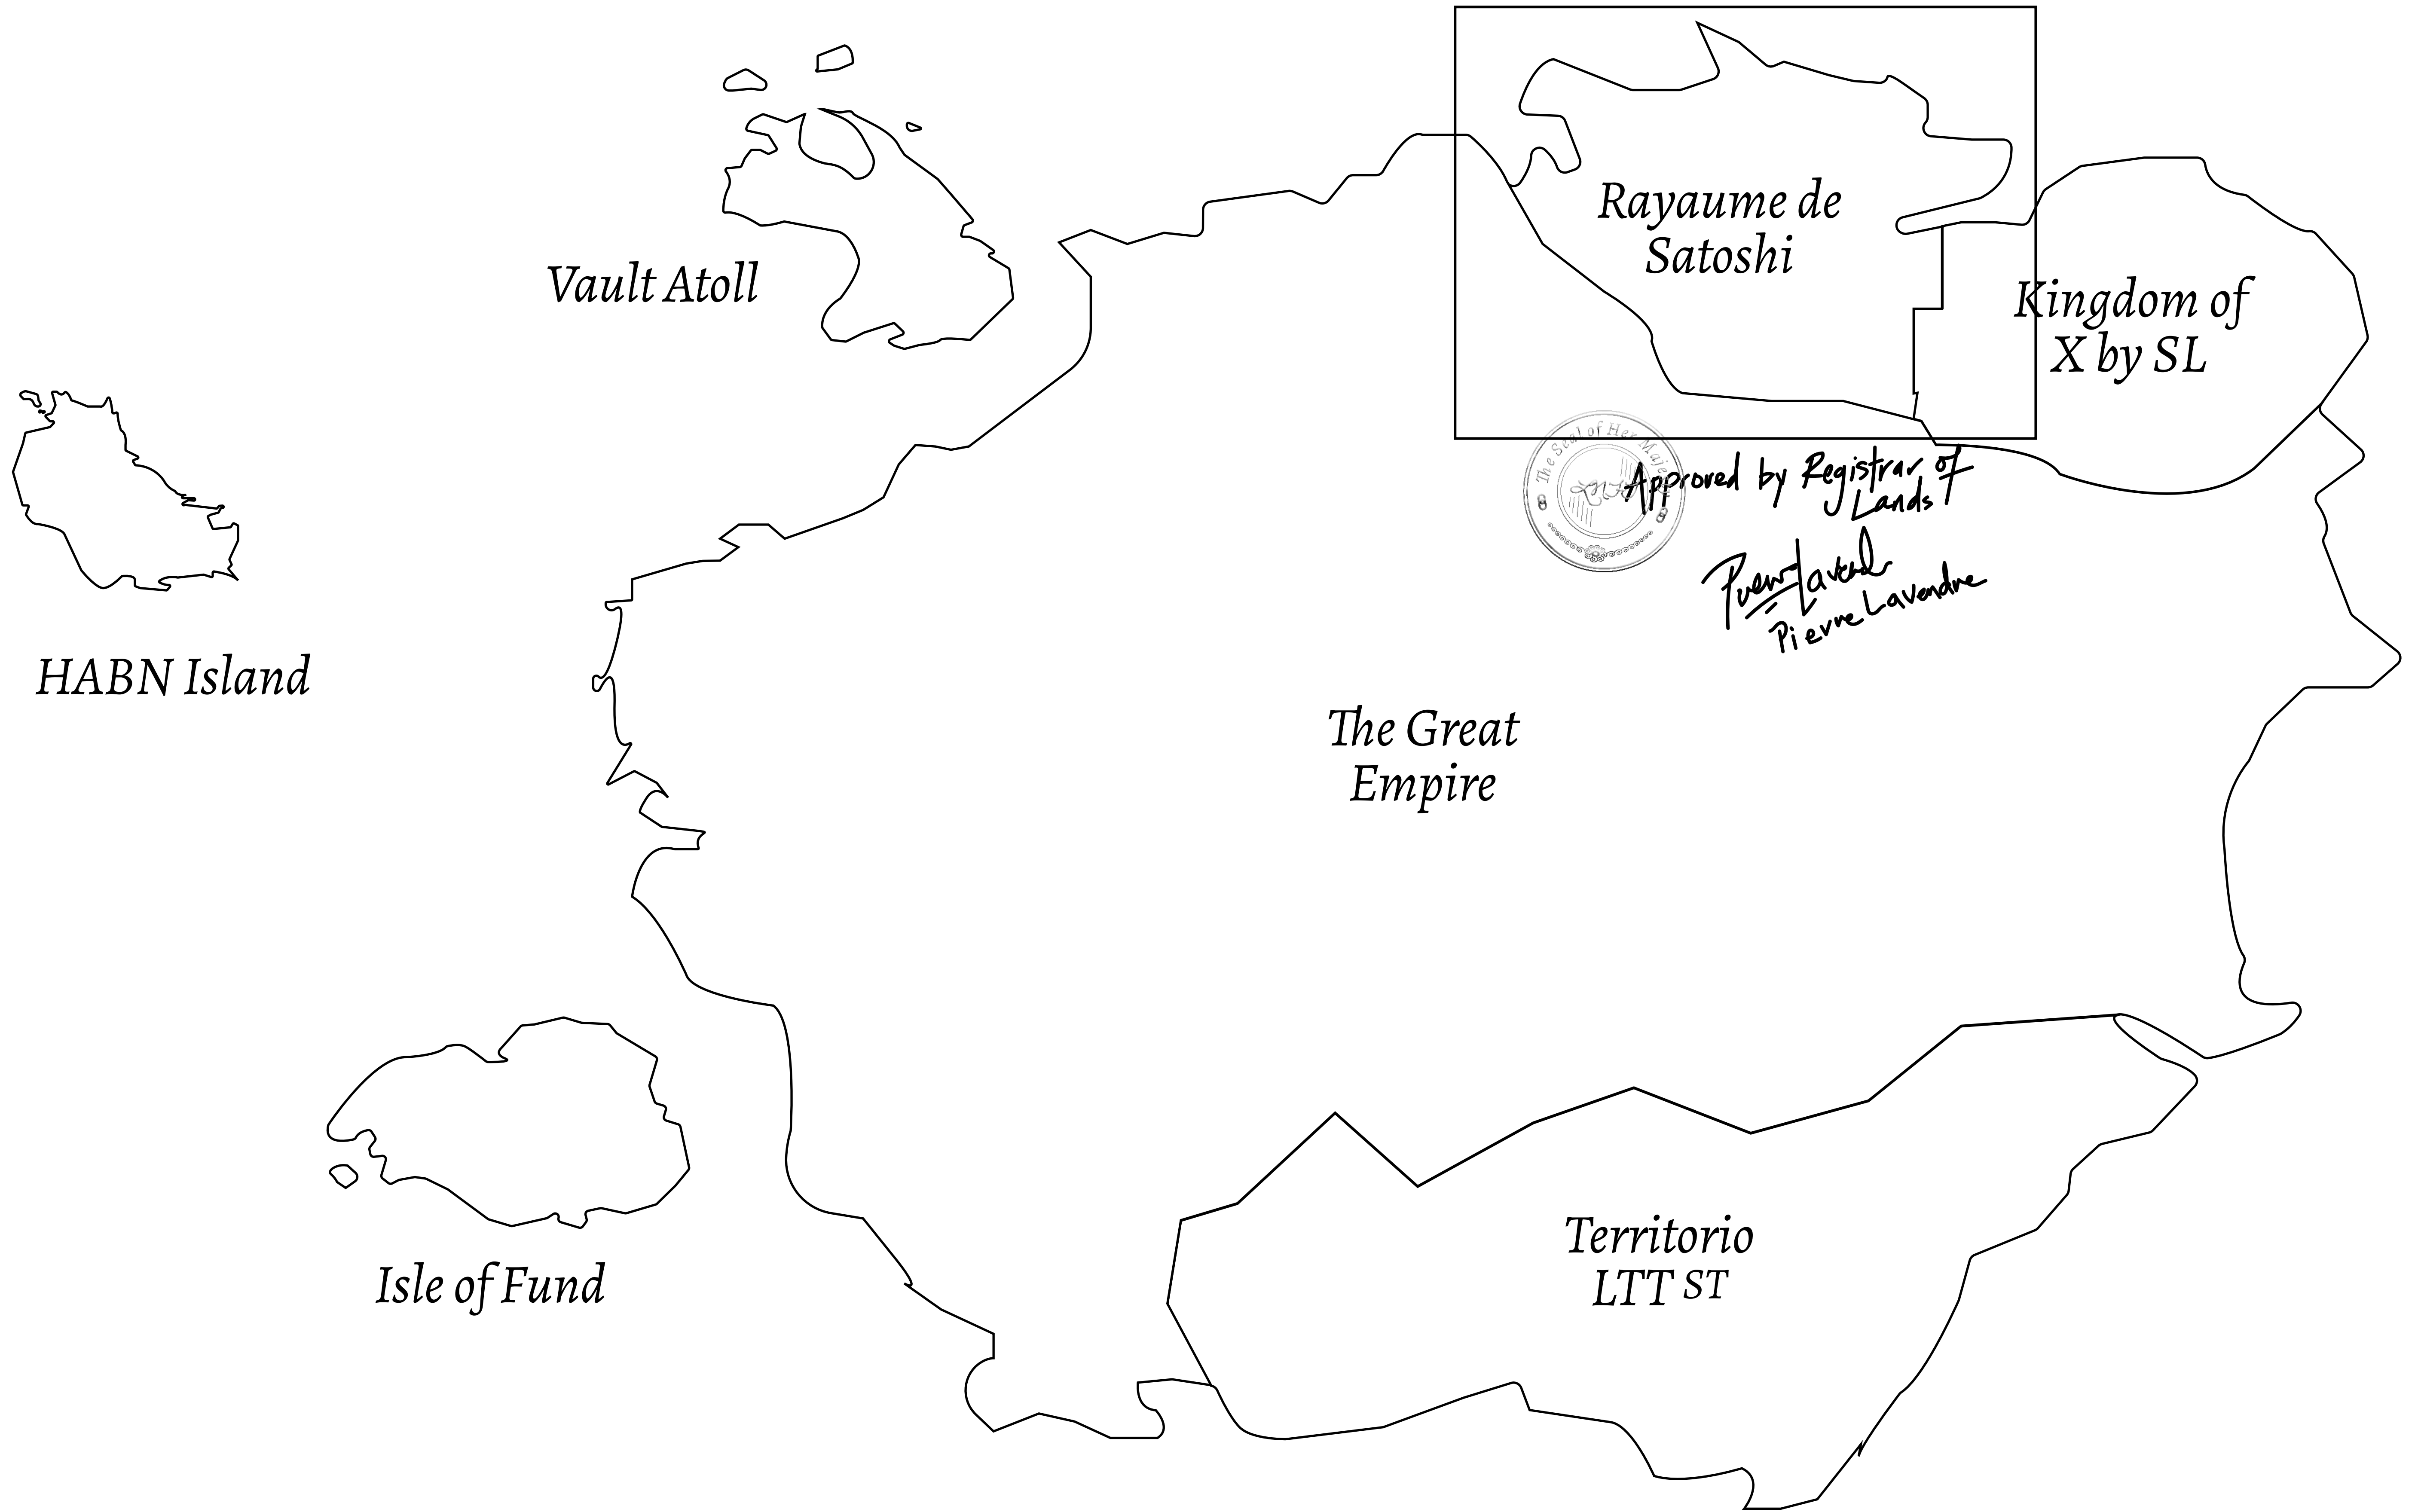

LOOT NFT WORLD